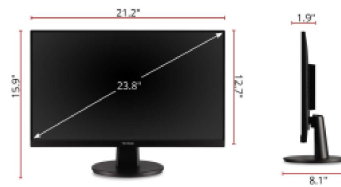

1. VESA Compatible Mount 100 x 100mm
2. Menu Controls

3. AC In
4. 3.5mm Audio In
5. Kensington® Lock Slot

6. 3.5mm Audio Out
7. VGA
8. HDMI 1.4

9. USB-C with 15W Power Delivery

24"
DISPLAY

MVA
PANEL

1920 x 1080
RESOLUTION

Contact Sales

- call: 888.881.8781
- email: salesinfo@viewsonic.com
- visit: viewsonic.com

Select your preferred Country/Region:

Display:

Display Size (in.):	24
Viewable Area (in.):	23.8
Panel Type:	MVA
Resolution:	1920 x 1080
Resolution Type:	Full HD (1920x1080)
Static Contrast Ratio:	3,000:1
Dynamic Contrast Ratio:	50,000,000:1
Light Source:	LED
Brightness:	250 cd/m2
Colors:	16.7M
Aspect Ratio:	16:9
Response Time (Typical GTG):	5ms
Viewing Angles:	178° horizontal, 178° vertical
Panel Surface:	Anti-glare

Compatibility:

PC Resolution (max):	1920x1080
Mac® Resolution (max):	1920x1080

Connector:

USB Type C(1), 3.5mm Audio In(1), 3.5mm Audio Out(1), VGA(1), HDMI 1.4 In(1)

Audio:

Internal Speakers:	2W (x2)
--------------------	---------

Weight (metric):

Net (kg):	3.3
Net Without Stand (kg):	2.9
Gross (kg):	4.6

Dimensions (imperial) (WxHxD):

Packaging (in.):	23.6 x 16.3 x 5.2
Physical (in.):	21.2 x 15.9 x 8.1
Physical Without Stand (in.):	21.2 x 12.7 x 1.9