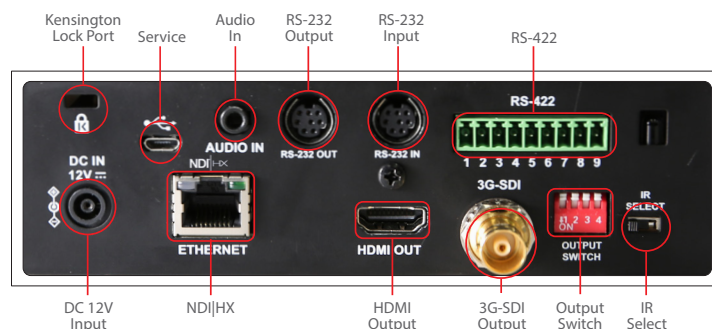

I/O Connections

Lumens®

Lumens Integration, Inc.
4116 Clipper Court
Fremont, CA, 94538
Phone: +1-866-600-0988
Fax: +1-510-252-1389

Lumens Europe
De Nayerstraat 17 9470
Denderleeuw Belgium
Phone: +32-473-58-38-95
Fax: +32-2-452-76-00

www.MyLumens.com