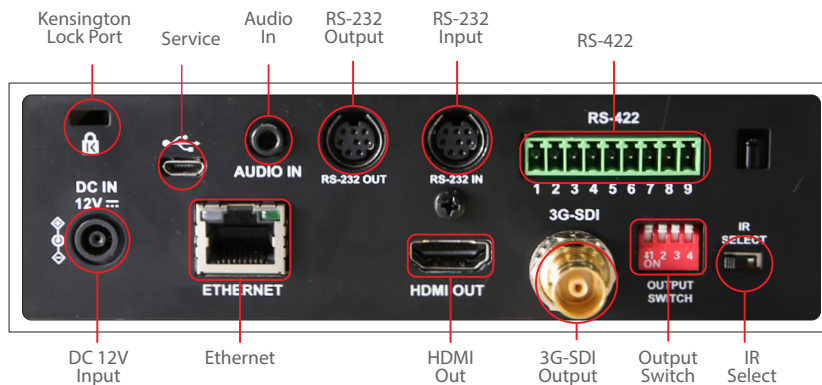

Product Specifications

Camera	
Sensor	1/2.8" 2.16MP CMOS
Video Format	1080p: 60 / 59.94 / 50 / 30 / 29.97 / 25 1080i: 60 / 59.94 / 50 720p: 60 / 59.94 / 50
Video Output (HD) Interface	3G-SDI / HDMI / Ethernet
Optical Zoom	20x
Viewing Angle	57° (H) / 32.1° (V) / 65.4° (D)
Aperture	F1.6 ~ F3.8
Focal Length	5.33mm ~ 110mm
Shutter Speed	1/1 ~ 1/10,000 sec
Minimum Object Distance	1.5m (Wide / Tele)
Video S/N Ratio	> 50dB
Minimum Illumination	1.0 lux (F1.6, 50IRE, 30fps)
Focus System	Auto / Manual / Smart AF
Gain Control	Auto / Manual
White Balance	Auto / Manual
Exposure Control	Auto / Manual
WDR	Yes
3D NR	Yes
Image Flip	Yes
AR / VR Systems	FreeD
Tally Light	Yes
Network	
IP Protocol	RTSP / RTMP / RTMPS / MPEG-TS / SRT
PoE	PoE+ (IEEE802.3at)

Pan & Tilt	
Panning Angle	+170° ~ -170°
Panning Speed	300° / sec
Tilting Angle	+90° ~ -30°
Tilting Speed	300° / sec
Preset Positions	128
Output	
HDMI / 3G-SDI	1080p60
IP Stream	First: H.264 1080p 60fps Second: H.264 / MJPEG D1 30fps
IP Compression	H.264 / MJPEG
Audio	
Input	Line In / MIC In
Output	Ethernet / SDI / HDMI
Compression Format	G.711
Camera Control	
Interface	RS-232 / RS-422 / Ethernet
Protocol	VISCA / VISCAIP / PELCO D / ONVIF
IR Pass-through	Yes
IR Receiver	Yes
IR Remote Control	Yes
General	
DC In	12V +/- 20%
Power Consumption	PoE: 18.5W DC In: 17W
Weight	4.4 lbs (2 kg)
Dimensions (W x H x D)	6.9" x 7.3" x 7.3" (174 x 186 x 187 mm)

I/O Connections

Lumens®

Lumens Integration, Inc.
4116 Clipper Court
Fremont, CA, 94538
Phone: +1-866-600-0988
Fax: +1-510-252-1389

Lumens Europe
De Nayerstraat 17 9470
Denderleeuw Belgium
Phone: +32-473-58-38-95
Fax: +32-2-452-76-00

www.MyLumens.com