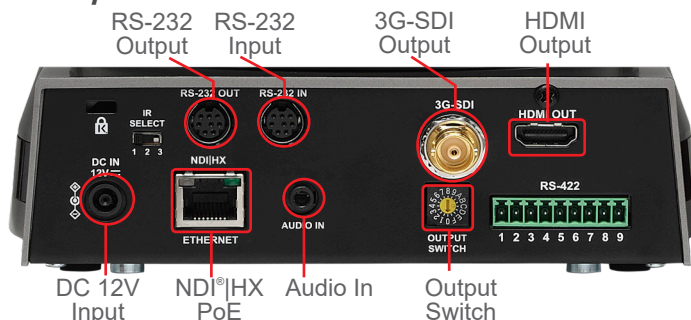

I/O Connections

Lumens®

Lumens Integration, Inc.
4116 Clipper Court
Fremont, CA, 94538
Phone: +1-866-600-0988
Fax: +1-510-252-1389

Lumens Europe
De Nayerstraat 17 9470
Denderleeuw Belgium
Phone: +32-473-58-38-95
Fax: +32-2-452-76-00

www.MyLumens.com