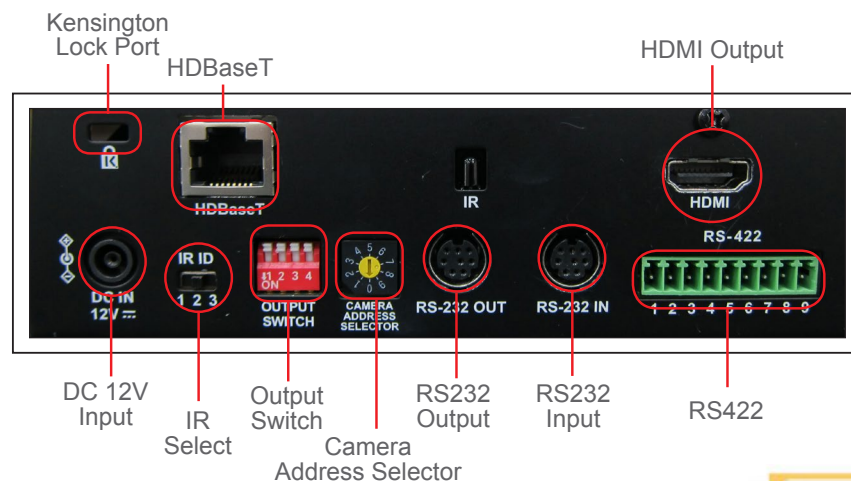

I/O CONNECTIONS

Lumens^{TM}
Brilliance by Design
www.MyLumens.com

Lumens Integration, Inc.
4116 Clipper Court
Fremont, CA 94538
Phone : 888.542.3235
Fax : 510.252.1389

Lumens Europe
Stationstraat 5
1730 Asse, Belgium
Phone : +32 (0) 2 452 76 00
Fax : +32 (0) 2 452 76 00

Touchboards
205 Westwood Ave, Long Branch, NJ 07740
Phone: 866-94 BOARDS (26273) / (732)-222-1511
Fax: (732)-222-7088 | E-mail: sales@touchboards.com