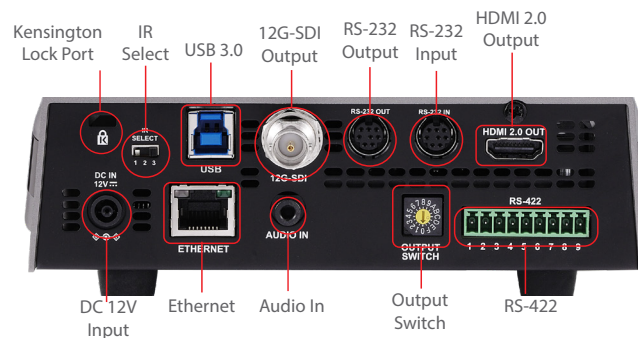

Output	
HDMI / 12G-SDI	2160p59.94
IP Stream	HEVC 4K 59.94fps H.264 1080p 59.94fps H.264 640x360 29.97fps
IP Compression	HEVC(H.265) / H.264
USB Output	H.264 4K30fps MJPEG 1080p30
USB Compression	H.264 / MJPEG
Network	
IP Protocol	RTSP / RTMP / RTMPS / MPEG-TS / SRT
PoE	PoE++ (IEEE802.3bt)
Audio	
Input	Line In / MIC In, Phone Jack 3.5mm x1
Output	Ethernet / 12G-SDI / HDMI 2.0 / USB
Compression Format	IP: G.711 / USB: PCM
Camera Control	
Interface	RS-232 / RS-422 / Ethernet / USB 3.0 / Remote
Protocol	VISCA / VISCAIP / PELCO D / ONVIF
UVC	1.1
UAC	Yes
General	
DC In	12V +/- 20%
Power Consumption	PoE: 27.5 W DC In: 27 W
Weight	6.6 lbs (3 kg)
Dimension	9.2" x 7.4" x 7.4" (232 x 188 x 189 mm)

I/O CONNECTIONS

Lumens®

Lumens Integration, Inc.
4116 Clipper Court
Fremont, CA, 94538
Phone: +1-866-600-0988
Fax: +1-510-252-1389

Lumens Europe
De Nayerstraat 17 9470
Denderleeuw Belgium
Phone : +32-473-58-38-95
Fax : +32-2-452-76-00

www.MyLumens.com