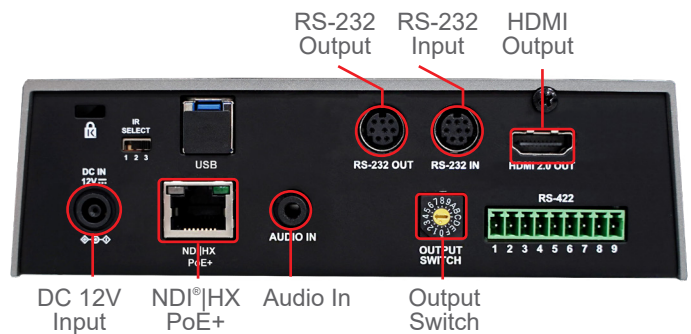

Product Specifications

Camera	
Sensor	1/1.8" 9.17 MP CMOS
Video Format	2160p: 59.94 / 50 / 29.97 / 25 1080p: 59.94 / 50 / 29.97 / 25 1080i: 59.94 / 50 720p: 59.94 / 50
Video Output Interface	HDMI 2.0 / Ethernet
Optical Zoom	30x
Digital Zoom	12x
Viewing Angle	63° (H) 35.4° (V) 72.3° (D)
Aperture	F1.6 ~ F4.8
Focal Length	6.5mm ~ 202mm
Shutter Speed	1/1 ~ 1/10,000 sec
Minimum Object Distance	1.5m (Wide/Tele)
Video S/N Ratio	> 50dB
Minimum Illumination	0.05 lux (F1.6, 50IRE, 30fps)
Focus System	Auto / Manual / Smart AF
Gain Control	Auto / Manual
White Balance	Auto / Manual
Exposure Control	Auto / Manual
WDR	Yes
3D NR	Yes
Image Flip	Yes
AR / VR Systems	FreeD
Tally Light	Yes
Pan & Tilt	
Panning Angle	+170° ~ -170°
Panning Speed	300°/sec
Tilting Angle	+90° ~ -30°
Tilting Speed	300°/sec
Preset Positions	256

Output	
HDMI	2160p59.94
IP Stream	NDI : HEVC 4K 59.94fps H.264 640x360 29.97fps or RTSP : HEVC 4K 59.94fps H.264 1080p 59.94fps H.264 640x360 29.97fps
IP Compression	HEVC / H.264
Network	
IP Protocol	NDI|HX / RTSP / RTMP / RTMPS / MPEG-TS / SRT
PoE	PoE+ (IEEE802.3at)
Audio	
Input	Line In / MIC In
Output	Ethernet / HDMI 2.0
Compression Format	G.711
Camera Control	
Interface	RS-232 / RS-422 / Ethernet / Remote
Protocol	VISCA / VISCAIP / PELCO D / NDI / ONVIF
General	
DC In	12V +/- 20%
Power Consumption	PoE: 17.5 W DC In: 16 W
Weight	6.6 lbs (3 kg)
Dimension	9.1" x 7.4" x 7.4" (232 x 188 x 189 mm)

I/O Connections

Compatible Software

Lumens®

Lumens Integration, Inc.
4116 Clipper Court
Fremont, CA, 94538
Phone: +1-866-600-0988
Fax: +1-510-252-1389

Lumens Europe
De Nayerstraat 17 9470
Denderleeuw Belgium
Phone: +32-473-58-38-95
Fax: +32-2-452-76-00

www.MyLumens.com