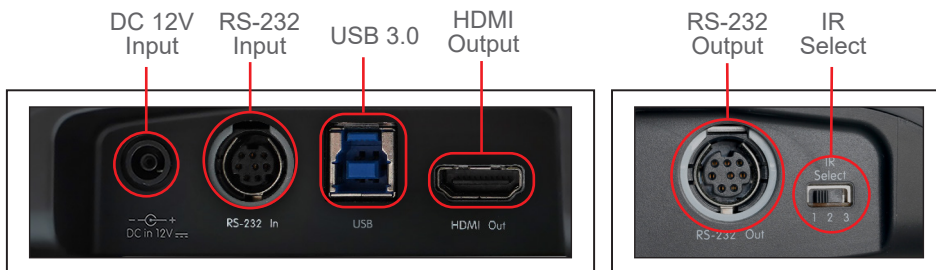

Product Specifications

Sensor	1/2.8" 2.41MP CMOS	Minimum Illumination	1.6 lux (F1.8, 50IRE, 60fps)
Video Format	HDMI: 1080p 60 / 50 fps 720p 60 / 50 fps USB: 1080p 30 / 25 fps 720p 30 / 25 fps	Focus System	Auto / Manual
Video Output (HD) Interface	HDMI / USB 3.0	Gain Control	Auto / Manual
Optical Zoom	12x	White Balance	Auto / One-Push / Manual
Digital Zoom	12x (HDMI Only)	Exposure Control	Auto / Manual
Horizontal Viewing Angle	72°	WDR	Yes
Vertical Viewing Angle	43°	3D NR	Yes
Diagonal Viewing Angle	80°	Image Flip	Yes
Panning Angle	+100° ~ -100°	Preset Positions	128
Panning Speed	100°/ sec	Control Interface	RS-232 In and Out / USB
Tilting Angle	+30° ~ -30°	Control Protocol	VISCA / UVC
Tilting Speed	100°/ sec	Video Stream	YUV422 / MJPEG
Aperture	F1.6~F2.8	IR Pass-through	Yes
Focal Length	f = 3.92 ~ 47.32 mm	IR Receiver	Yes
Shutter Speed	1/1 ~ 1/10,000 sec	IR Remote Control	Yes
Minimum Object Distance	500mm (Wide) ~ 1500mm (Tele)	Power Consumption	< 13W
Video S/N Ratio	> 50dB	Weight	2.9 lbs (1.3 kg)
		Dimension (W x D x H)	10.6" x 4.8" x 6.2" (267.8 x 123 x 156.1 mm)

I/O CONNECTIONS