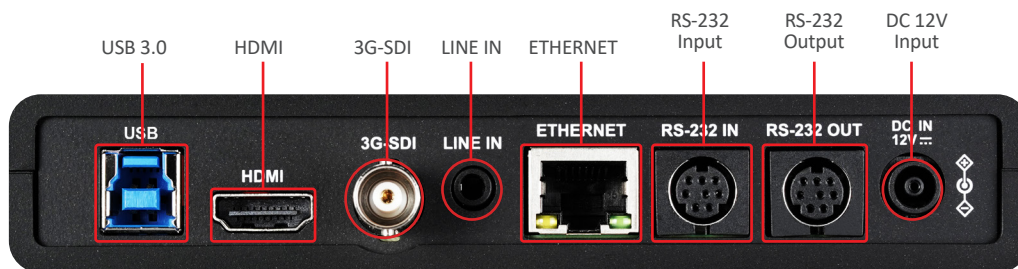

Output	
HDMI / 3G-SDI	1080p60
IP Stream	Triple Streaming Structure: First : H.264 1080p60 Second : H.264 720p30 Webpage : H.264 720p30
IP Compression	H.264
USB Output	*1080p60
USB Compression	MJPEG
Network	
IP Protocol	RTSP / RTMP / RTMPS/ *SRT
PoE	Yes (IEEE802.3af)
Audio	
Input	Line In / *Mic In
Output	Ethernet / USB 3.0 / *HDMI / *SDI
Compression Format	USB : PCM
Camera Control	
Interface	RS-232 / Ethernet / USB 3.0
Protocol	VISCA / VISCAIP/ *ONVIF
UVC	1.1
UAC	Yes
General	
DC In	12V +/- 20%
Power Consumption	PoE: 9W DC In: 8W
Body Color	Black / White
Weight	3.1 lbs (1.4 kg)
Dimensions (W x H x D)	7.48" x 7.28" x 5.12" (190 x 185 x 138 mm)

*Only available on new hardware V1 version. Contact Lumens for the detail should you need any assistance.

I/O Connections

Lumens®

Lumens Integration, Inc.
4116 Clipper Court
Fremont, CA, 94538
Phone: +1-866-600-0988
Fax: +1-510-252-1389

Lumens Europe
De Nayerstraat 17 9470
Denderleeuw Belgium
Phone : +32-473-58-38-95
Fax : +32-2-452-76-00

www.MyLumens.com