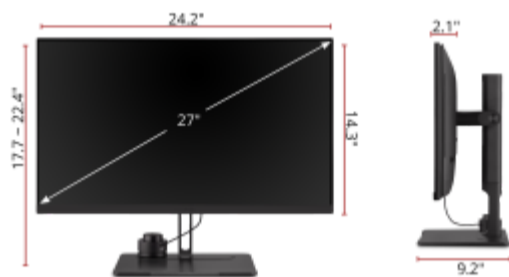

## Product Description

The ViewSonic® ColorPro™ VP2776 is a 27" professional monitor that delivers outstanding visual performance and amazing color accuracy. Its IPS Nano Color panel boasts a 2560x1440 (QHD) resolution and 95% DCI-P3 color coverage that brings images to life with deep and vibrant colors. An integrated ColorPro Wheel provides easy and accurate color calibration for precise performance, while a 165Hz refresh rate delivers smoother on-screen media, perfect for world-class photographers, vloggers, video editors, animators and game designers. USB-C connectivity helps to simplify your workspace by delivering audio, video, data and up to 90W of power delivery over a single universal cable. To ensure precise, uniform color, each of our monitors is factory calibrated to deliver an amazing Delta E<2 value for incredible color accuracy. With its impeccable design and technology, and an intuitive user-friendly interface, the VP2776 delivers everything professional content creators demand in a monitor.

1. Built-In Desktop Illumination

2. VESA Compatible Mount  
100 x 100mm

3. Menu Controls

4. Speaker

5. AC In

6. HDMI 2.0 x2

7. DisplayPort In

8. Micro USB

**DISPLAY**

IPS

**PANEL**

2560 x 1440

**RESOLUTION**

**Ergonomics:**

Height Adjust:	130 mm / 5.1 in
Swivel:	120°
Pivot (Right/Left):	90° / 90°
Tilt (Forward/Back):	3° / 21°

**Weight (imperial):**

Net (lbs):	18.5
Net Without Stand (lbs):	11.2
Gross (lbs):	28.2