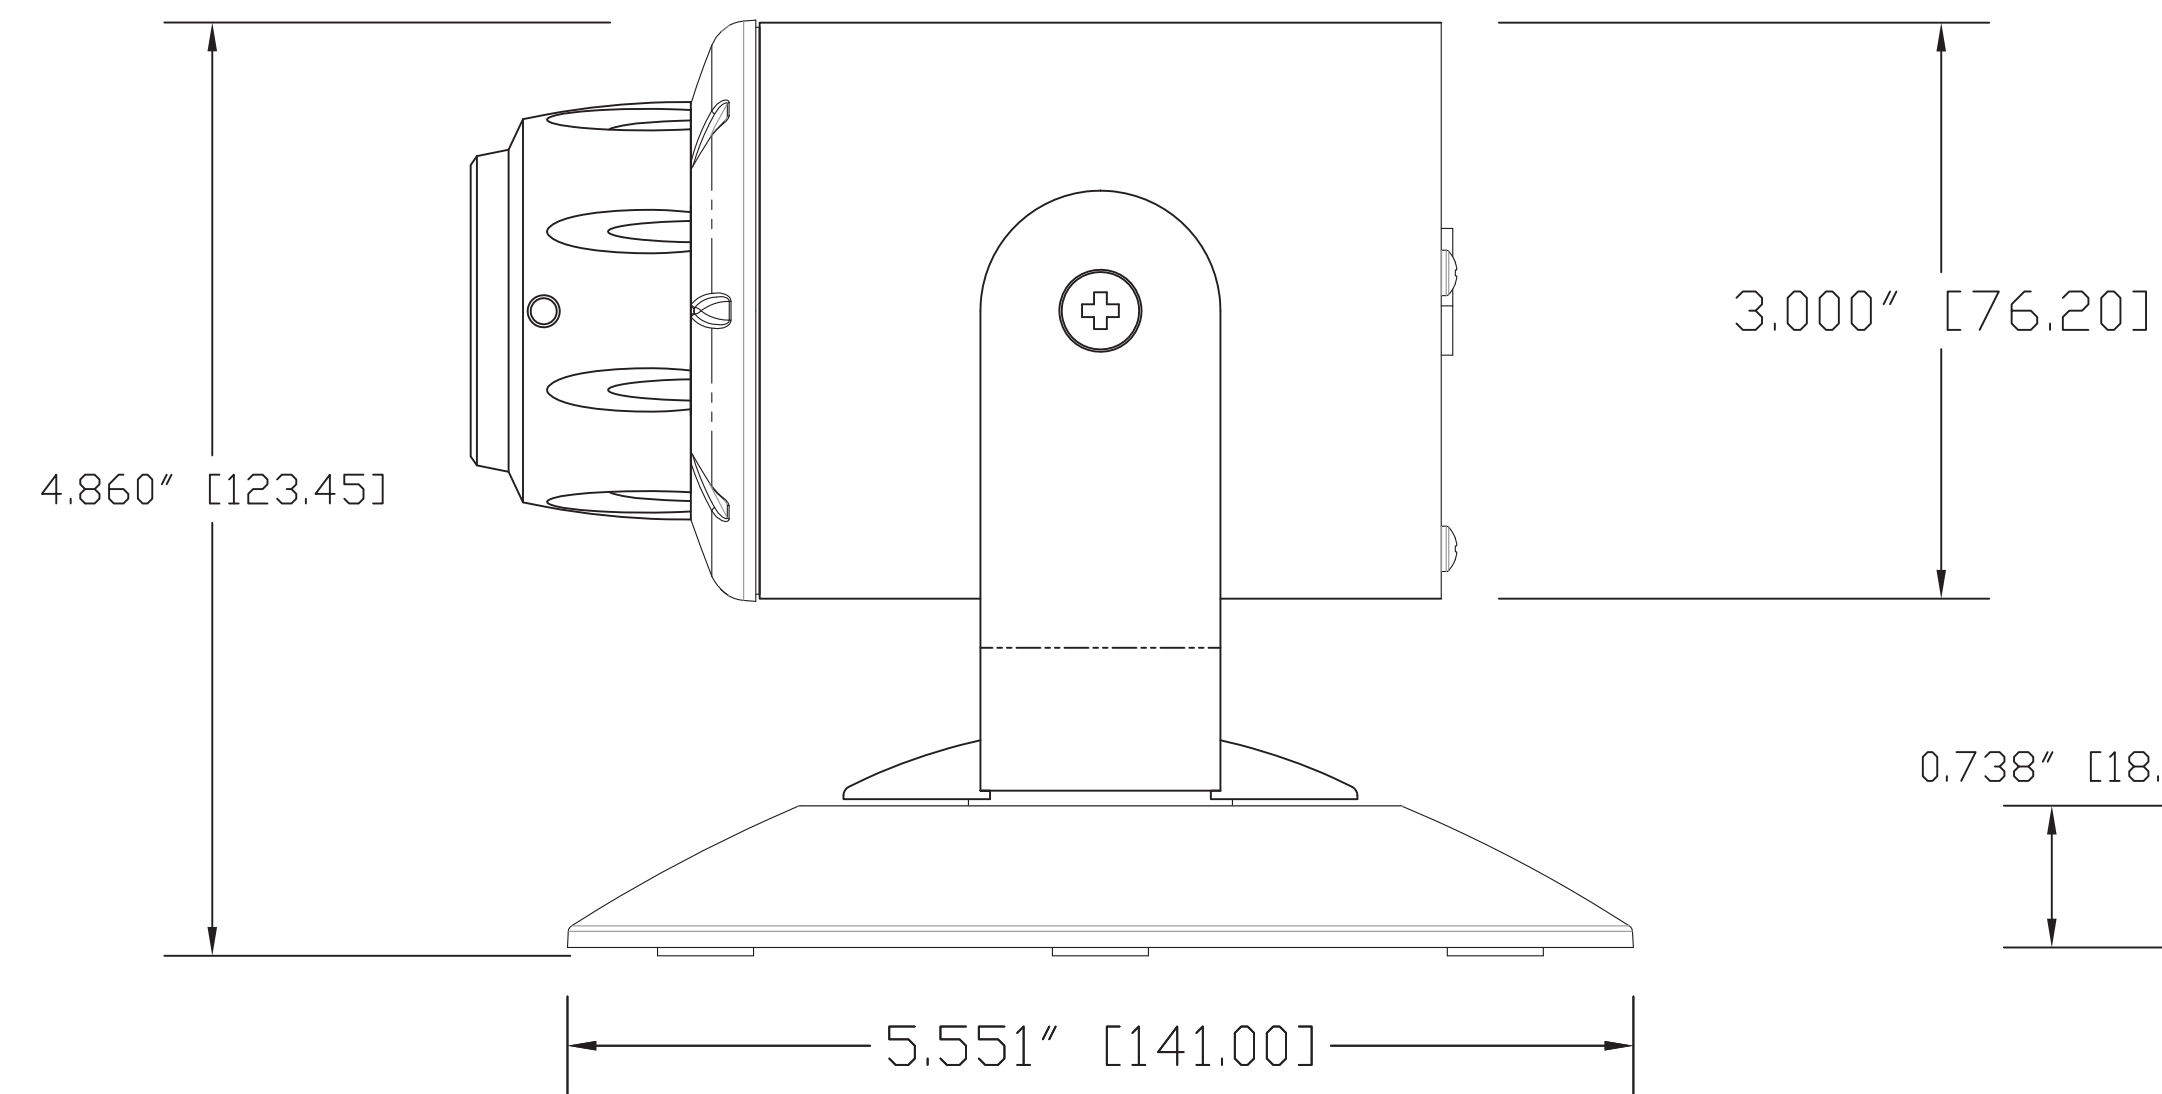

Touchboards

205 Westwood Ave, Long Branch, NJ 07740
Phone: 866-94 BOARDS (26273) / (732)-222-1511
Fax: (732)-222-7088 | E-mail: sales@touchboards.com

SIDE VIEW

REAR VIEW

vaddio		GENERAL NOTES: DIMENSIONS ARE IN INCHES (IN) UNLESS OTHERWISE NOTED. DO NOT DISTRIBUTE WITHOUT EXPRESS WRITTEN PERMISSION OF VADDIO. DUE TO OUR CONTINUING EFFORTS TO ENHANCE OUR PRODUCTS, WE RESERVE THE RIGHT TO CHANGE SPECIFICATIONS WITHOUT PRIOR NOTICE OR OBLIGATION.		
WideSHOT HD		PN: 998-6910-000		
Manual PTZ Camera				
DRAWN	CHECKED	APPROVED	DATE	
RAR/WLF		RAR	02/06/2014	
THIS DRAWING, INCLUDING ALL SUBJECT MATTERS INDICATED THEREON OR DERIVED THEREFROM, COMPRISES PROPRIETARY INFORMATION AND IS THE EXPRESS PROPERTY OF VADDIO. All Rights Reserved - Copyright 2008				
MATERIALS	Aluminum, CRS 305 (12 GA) BLACK POWDERCOAT - C241-BK-109	SCALE	1:1	DRAWING No.
COMMENTS	Surface Polarizing Catalyst (SPC) - NOT INCLUDED	SIZE	D	6919-Z
				REV A