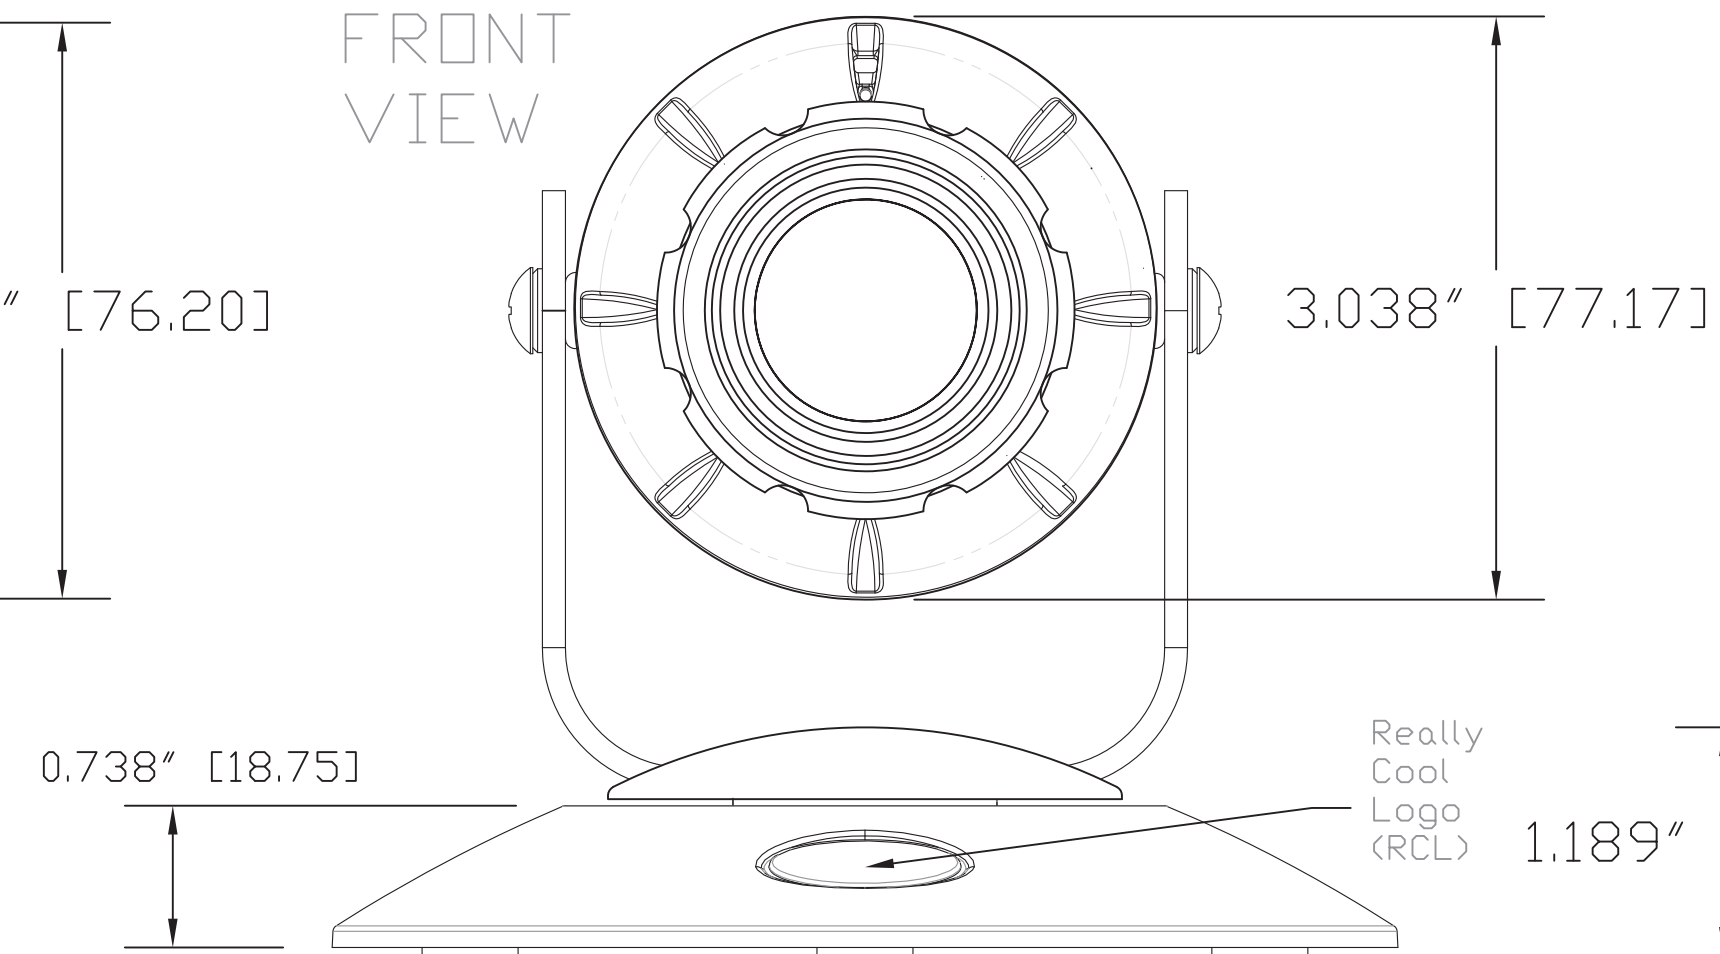

REAR VIEW

BOTTOM VIEW

<b>vaddio</b>		GENERAL NOTES: DIMENSIONS ARE IN INCHES (IN) UNLESS OTHERWISE NOTED. DO NOT DISTRIBUTE WITHOUT EXPRESS WRITTEN PERMISSION OF VADDIO. DUE TO OUR CONTINUING EFFORTS TO ENHANCE OUR PRODUCTS, WE RESERVE THE RIGHT TO CHANGE SPECIFICATIONS WITHOUT PRIOR NOTICE OR OBLIGATION.		
WideSHOT HD		PN: 998-6910-000		
Manual PTZ Camera				
DRAWN	CHECKED	APPROVED	DATE	
RAR/WLF		RAR	02/06/2014	
THIS DRAWING, INCLUDING ALL SUBJECT MATTERS INDICATED THEREON OR DERIVED THEREFROM, COMPRISES PROPRIETARY INFORMATION AND IS THE EXPRESS PROPERTY OF VADDIO. All Rights Reserved - Copyright 2008				
MATERIALS	Aluminum, CRS 305 (12 GA) BLACK POWDERCOAT - C241-BK-109	SCALE	1:1	DRAWING No.
COMMENTS	Surface Polarizing Catalyst (SPC) - NOT INCLUDED	SIZE	D	6919-Z
				REV A