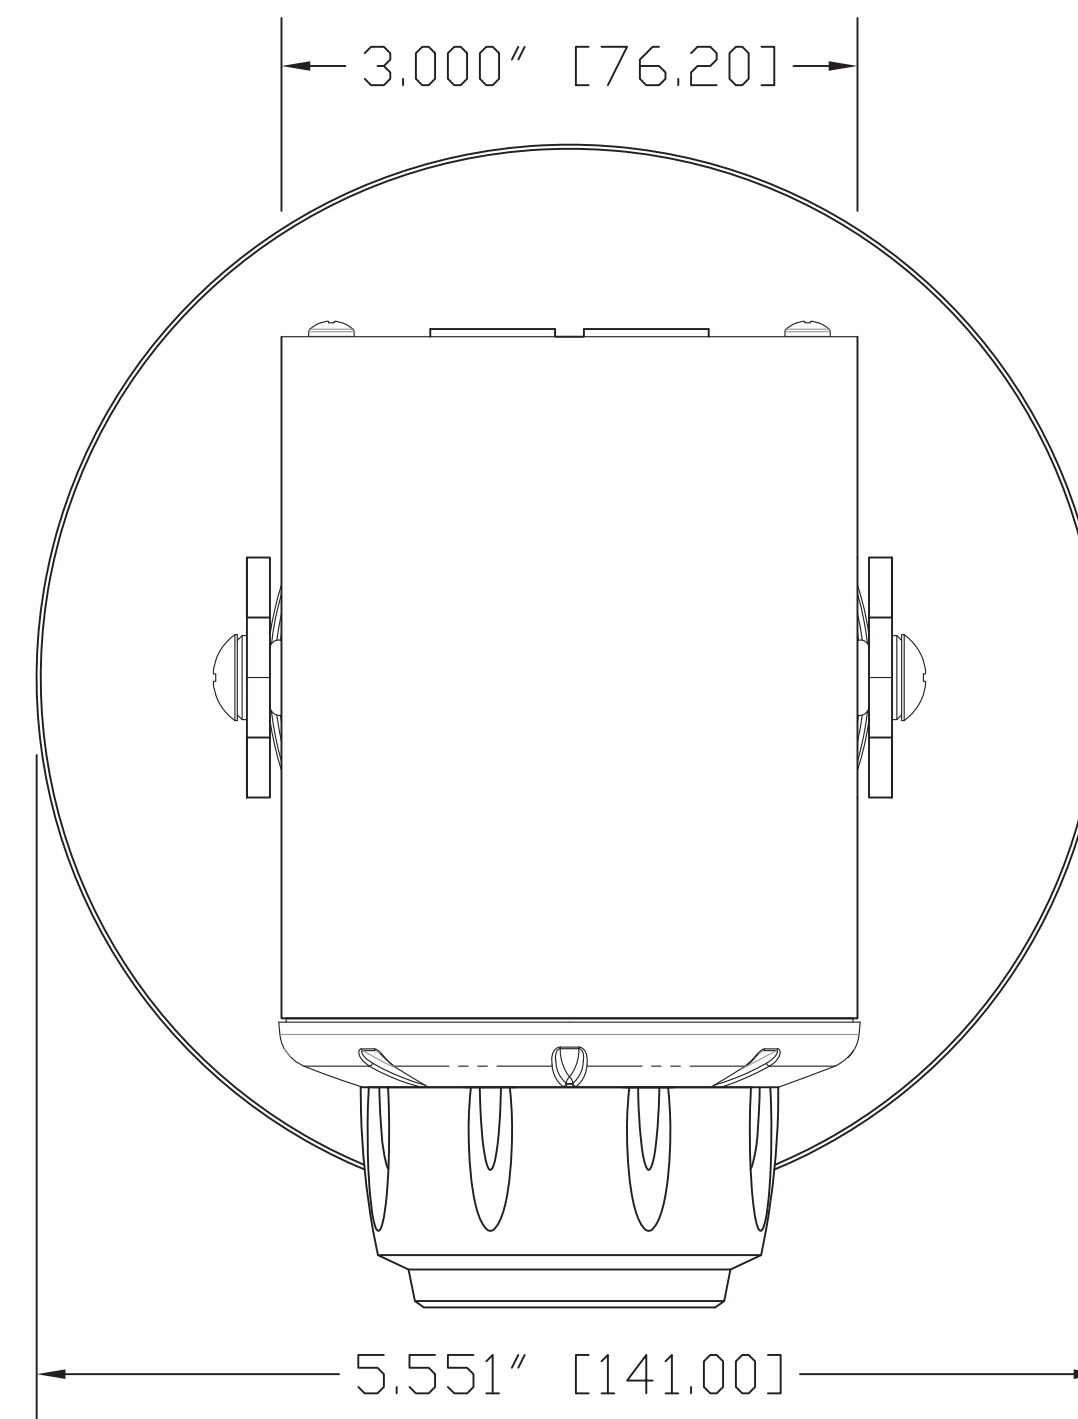

Touchboards

205 Westwood Ave, Long Branch, NJ 07740
Phone: 866-94 BOARDS (26273) / (732)-222-1511
Fax: (732)-222-7088 | E-mail: sales@touchboards.com

TOP VIEW