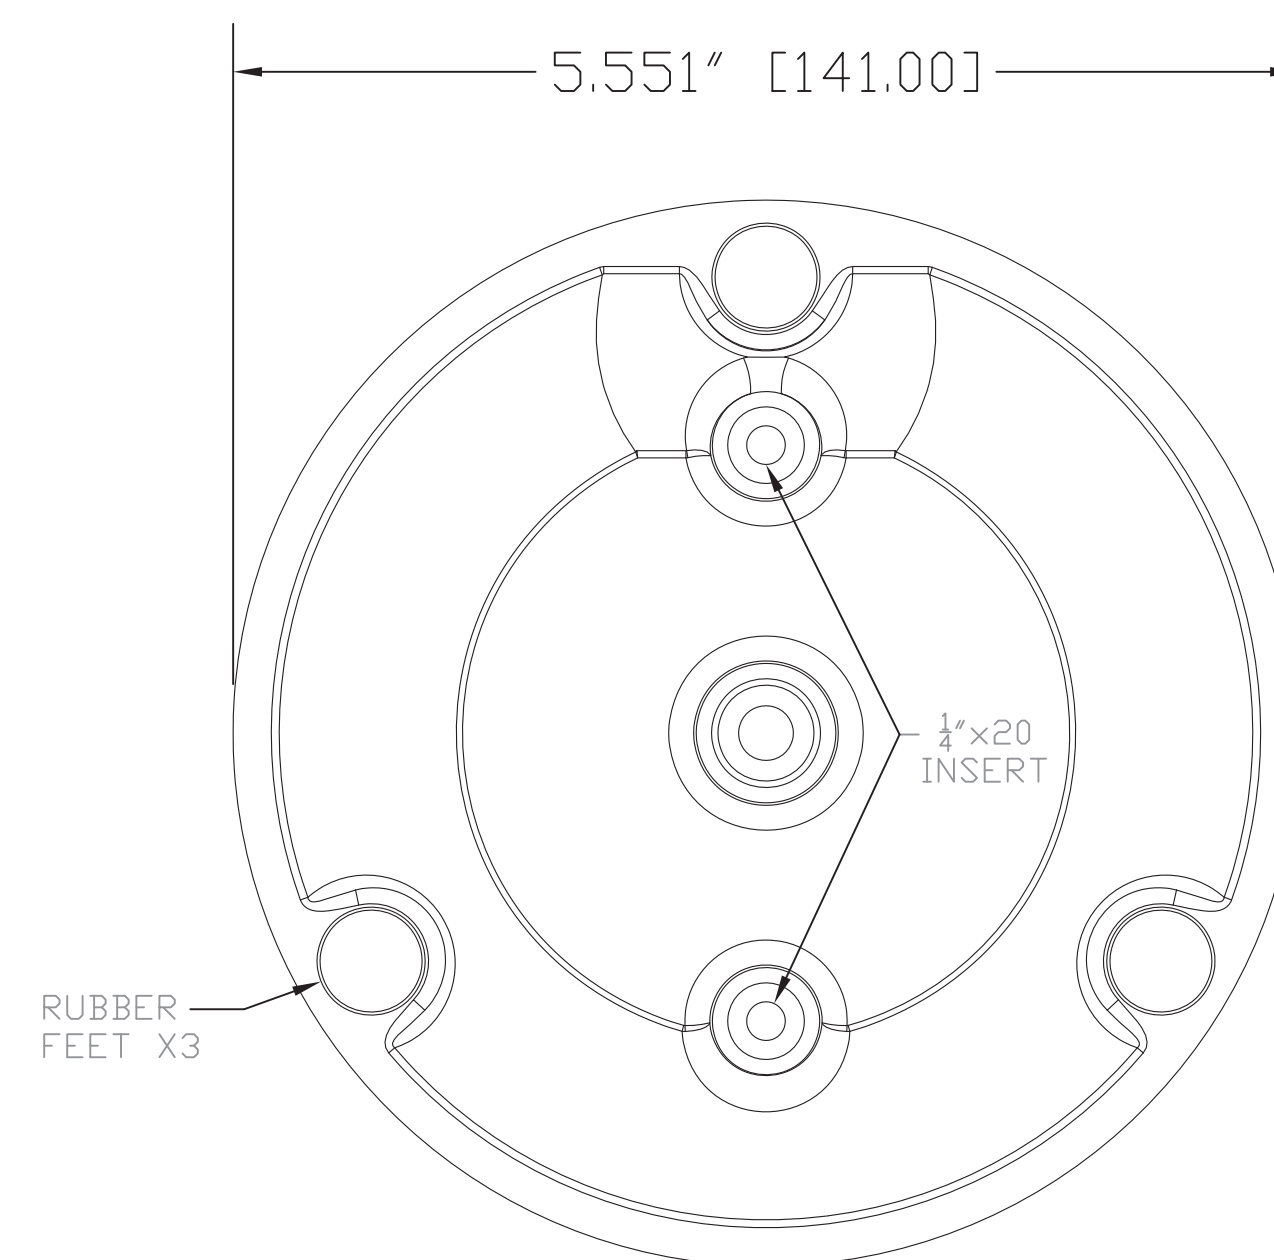

# Touchboards

205 Westwood Ave, Long Branch, NJ 07740  
 Phone: 866-94 BOARDS (26273) / (732)-222-1511  
 Fax: (732)-222-7088 | E-mail: sales@touchboards.com

TOP VIEW

ISO VIEW  
(NO SCALE)

SIDE VIEW

FRONT VIEW

REAR VIEW

BOTTOM VIEW

<b>vaddio</b>		GENERAL NOTES: DIMENSIONS ARE IN INCHES (IN) UNLESS OTHERWISE NOTED. DO NOT DISTRIBUTE WITHOUT EXPRESS WRITTEN PERMISSION OF VADDIO. DUE TO OUR CONTINUING EFFORTS TO ENHANCE OUR PRODUCTS, WE RESERVE THE RIGHT TO CHANGE SPECIFICATIONS WITHOUT PRIOR NOTICE OR OBLIGATION.		
WideSHOT HD		PN: 998-6910-000		
Manual PTZ Camera				
DRAWN	CHECKED	APPROVED	DATE	
RAR/WLF		RAR	02/06/2014	
THIS DRAWING, INCLUDING ALL SUBJECT MATTERS INDICATED THEREON OR DERIVED THEREFROM, COMPRISES PROPRIETARY INFORMATION AND IS THE EXPRESS PROPERTY OF VADDIO. All Rights Reserved - Copyright 2008				
MATERIALS	Aluminum, CRS 305 (12 GA) BLACK POWDERCOAT - C241-BK-109	SCALE	1:1	DRAWING No.
COMMENTS	Surface Polarizing Catalyst (SPC) - NOT INCLUDED	SIZE	D	6919-Z
				REV A