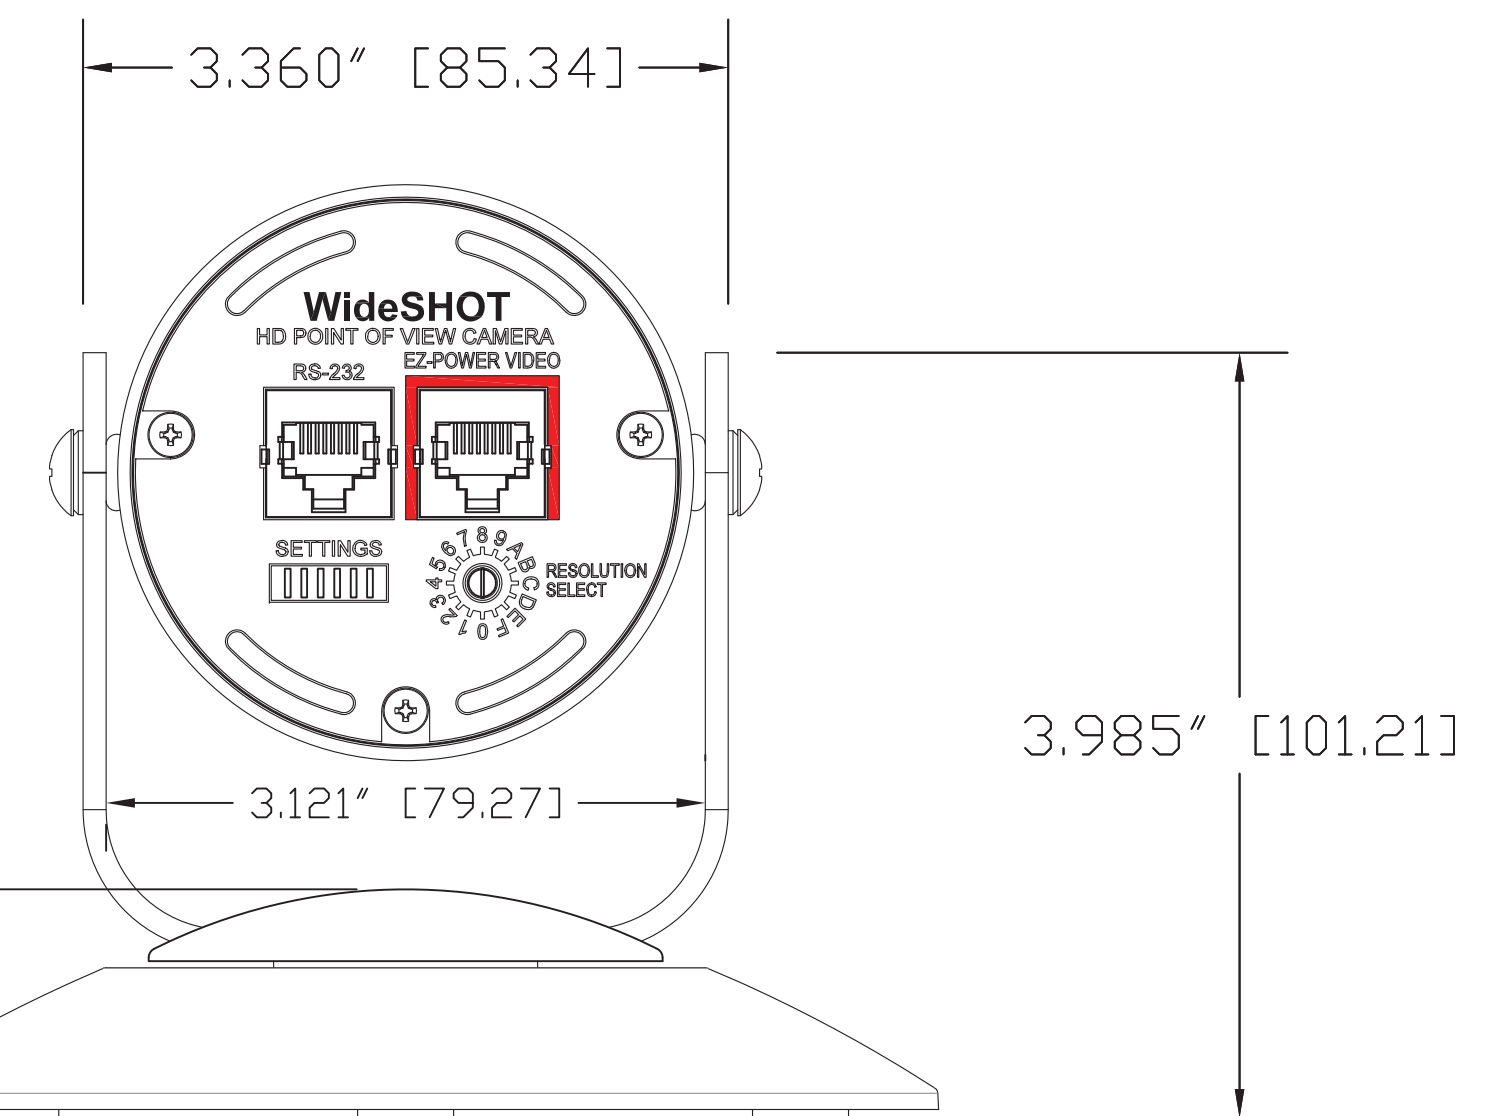

REAR VIEW

BOTTOM VIEW

<b>vaddio</b>		GENERAL NOTES: DIMENSIONS ARE IN INCHES (IN) UNLESS OTHERWISE NOTED. DO NOT DISTRIBUTE WITHOUT EXPRESS WRITTEN PERMISSION OF VADDIO. DUE TO OUR CONTINUING EFFORTS TO ENHANCE OUR PRODUCTS, WE RESERVE THE RIGHT TO CHANGE SPECIFICATIONS WITHOUT PRIOR NOTICE OR OBLIGATION.		
WideSHOT HD		PN: 998-6910-000		
Manual PTZ Camera				
DRAWN	CHECKED	APPROVED	DATE	
RAR/WLF		RAR	02/06/2014	
THIS DRAWING, INCLUDING ALL SUBJECT MATTERS INDICATED THEREON OR DERIVED THEREFROM, COMPRISES PROPRIETARY INFORMATION AND IS THE EXPRESS PROPERTY OF VADDIO. All Rights Reserved - Copyright 2008				
MATERIALS	Aluminum, CRS 305 (12 GA) BLACK POWDERCOAT - C241-BK-109	SCALE	1:1	DRAWING No.
COMMENTS	Surface Polarizing Catalyst (SPC) - NOT INCLUDED	SIZE	D	6919-Z
				REV A