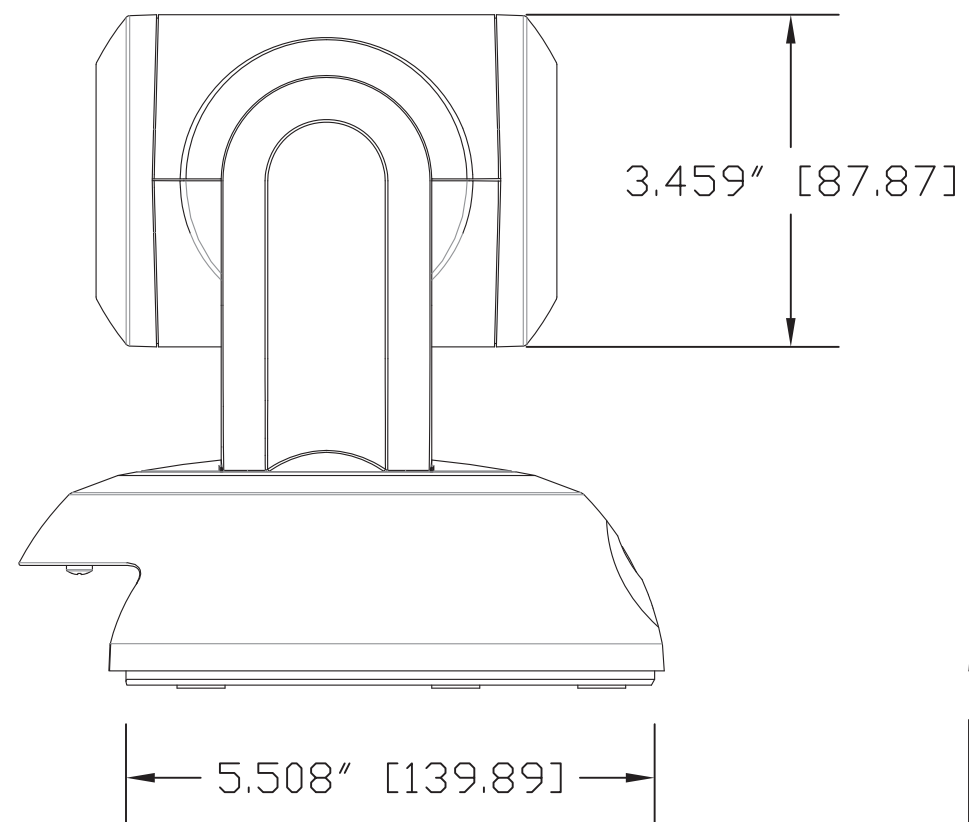

TOP VIEW

SIDE VIEW 1

FRONT VIEW

4.800" [121.92]

REAR VIEW

BOTTOM VIEW

GENERAL NOTES:  
DIMENSIONS ARE IN INCHES [mm] UNLESS OTHERWISE NOTED.  
DO NOT DISTRIBUTE WITHOUT EXPRESS WRITTEN PERMISSION  
OF VADDIO. DUE TO OUR CONTINUING EFFORTS TO ENHANCE  
OUR PRODUCTS, WE RESERVE THE RIGHT TO CHANGE  
SPECIFICATIONS WITHOUT PRIOR NOTICE OR OBLIGATION.

RoboSHOT 12 USB - HD PTZ Camera (12X Optical Zoom)

Camera PN: 998-9920-000  
Simultaneous USB 3.0 Streaming, IP Streaming and HDMI Outputs

DRAWN RAR/WLF	CHECKED	APPROVED RAR	DATE 03/18/2015 SD: 68675.6
------------------	---------	-----------------	-----------------------------------

MATERIALS Various	SCALE 1:2	DRAWING No. 9920-000	REV Rev A
COMMENTS Image Polarizing Array (IPA) - NOT INCLUDED	SIZE C		