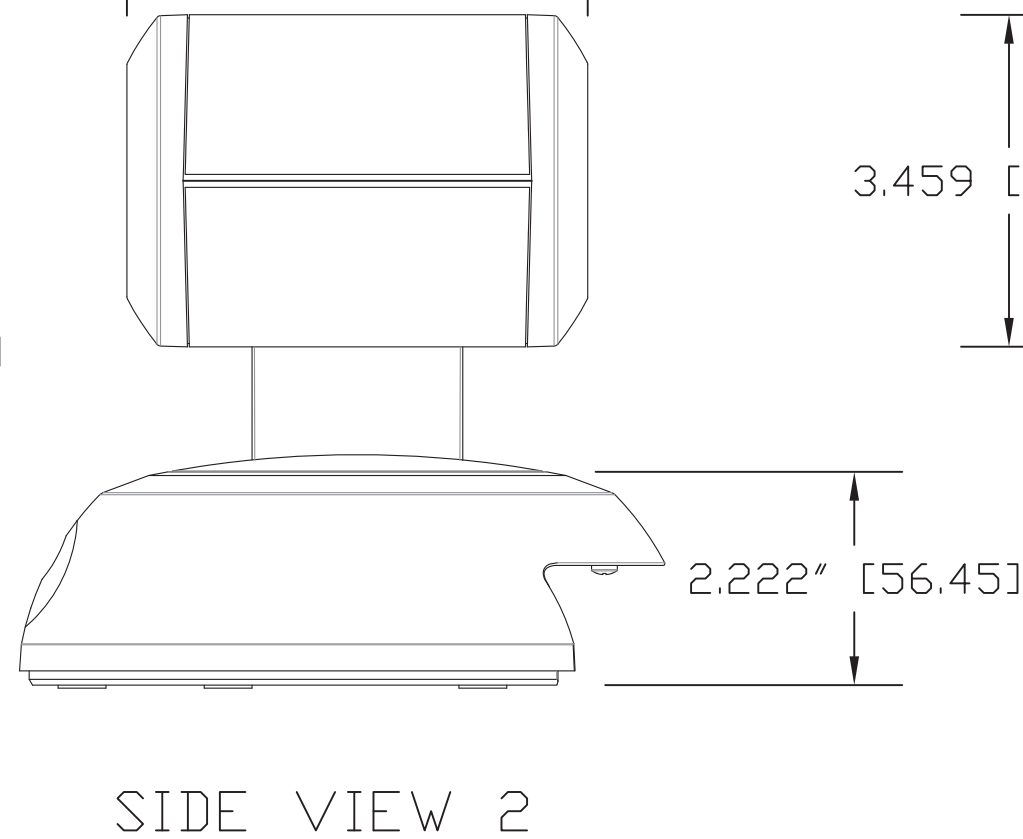

TOP VIEW

SIDE VIEW 1

FRONT VIEW

4.800" [121.92]

REAR VIEW

BOTTOM VIEW

GENERAL NOTES:  
DIMENSIONS ARE IN INCHES [mm] UNLESS OTHERWISE NOTED.  
DO NOT DISTRIBUTE WITHOUT EXPRESS WRITTEN PERMISSION  
OF VADDIO. DUE TO OUR CONTINUING EFFORTS TO ENHANCE  
OUR PRODUCTS, WE RESERVE THE RIGHT TO CHANGE  
SPECIFICATIONS WITHOUT PRIOR NOTICE OR OBLIGATION.

RoboSHOT 12 USB - HD PTZ Camera (12X Optical Zoom)

Camera PN: 998-9920-000  
Simultaneous USB 3.0 Streaming, IP Streaming and HDMI Outputs

DRAWN RAR/WLF	CHECKED	APPROVED RAR	DATE 03/18/2015 SD: 68675.6
------------------	---------	-----------------	-----------------------------------

MATERIALS Various	SCALE 1:2	DRAWING No. 9920-000	REV Rev A
COMMENTS Image Polarizing Array (IPA) - NOT INCLUDED	SIZE C		