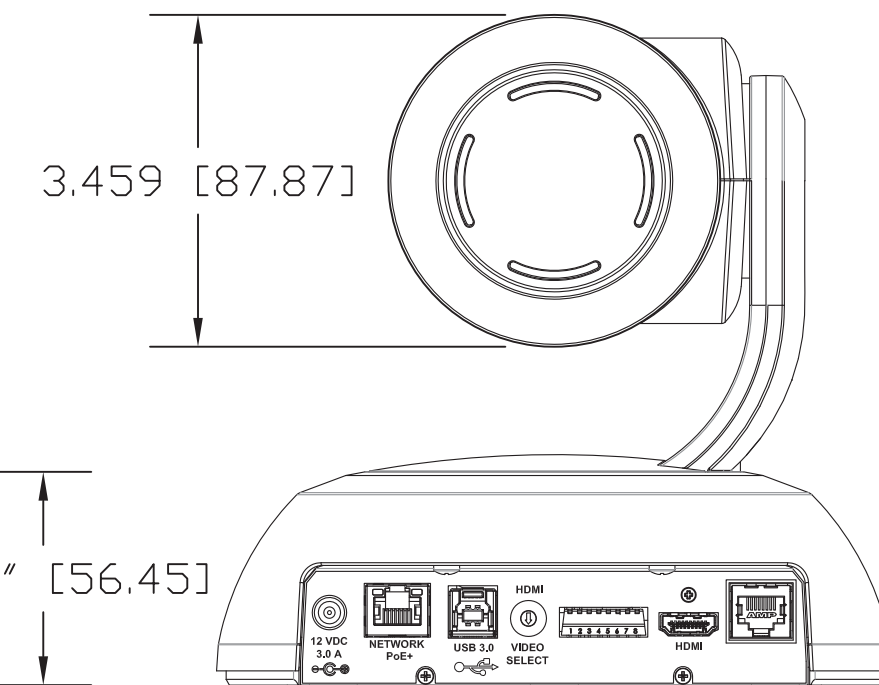

TOP VIEW

SIDE VIEW 1

FRONT VIEW

4.800" [121.92]

REAR VIEW

BOTTOM VIEW

GENERAL NOTES:  
DIMENSIONS ARE IN INCHES [mm] UNLESS OTHERWISE NOTED.  
DO NOT DISTRIBUTE WITHOUT EXPRESS WRITTEN PERMISSION  
OF VADDIO. DUE TO OUR CONTINUING EFFORTS TO ENHANCE  
OUR PRODUCTS, WE RESERVE THE RIGHT TO CHANGE  
SPECIFICATIONS WITHOUT PRIOR NOTICE OR OBLIGATION.

RoboSHOT 12 USB - HD PTZ Camera (12X Optical Zoom)

Camera PN: 998-9920-000  
Simultaneous USB 3.0 Streaming, IP Streaming and HDMI Outputs

DRAWN RAR/WLF	CHECKED	APPROVED RAR	DATE 03/18/2015 SD: 68675.6
------------------	---------	-----------------	-----------------------------------

MATERIALS Various	SCALE 1:2	DRAWING No. 9920-000	REV Rev A
COMMENTS Image Polarizing Array (IPA) - NOT INCLUDED	SIZE C		