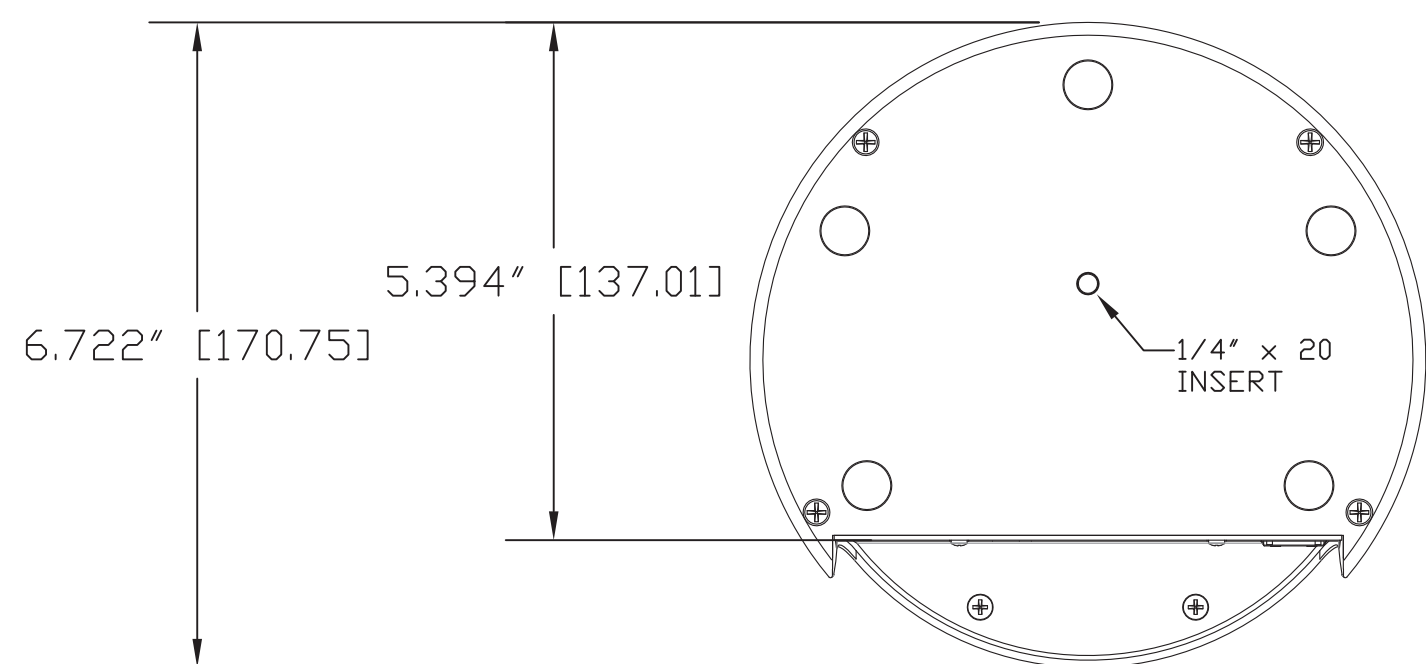

TOP VIEW

SIDE VIEW 1

FRONT VIEW

4.800" [121.92]

REAR VIEW

BOTTOM VIEW

GENERAL NOTES:  
DIMENSIONS ARE IN INCHES [mm] UNLESS OTHERWISE NOTED.  
DO NOT DISTRIBUTE WITHOUT EXPRESS WRITTEN PERMISSION  
OF VADDIO. DUE TO OUR CONTINUING EFFORTS TO ENHANCE  
OUR PRODUCTS, WE RESERVE THE RIGHT TO CHANGE  
SPECIFICATIONS WITHOUT PRIOR NOTICE OR OBLIGATION.

MATERIALS Various	SCALE 1:2	DRAWING No. 9920-000	REV Rev A
COMMENTS Image Polarizing Array (IPA) - NOT INCLUDED	SIZE C		