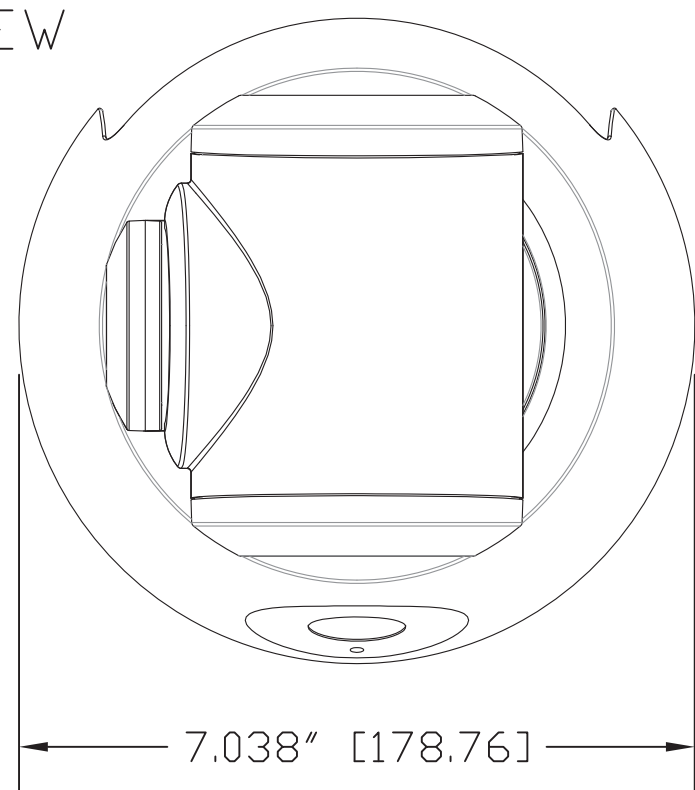

TOP VIEW

SIDE VIEW 1

FRONT VIEW

4.800" [121.92]

REAR VIEW

BOTTOM VIEW

GENERAL NOTES:  
DIMENSIONS ARE IN INCHES [mm] UNLESS OTHERWISE NOTED.  
DO NOT DISTRIBUTE WITHOUT EXPRESS WRITTEN PERMISSION  
OF VADDIO. DUE TO OUR CONTINUING EFFORTS TO ENHANCE  
OUR PRODUCTS, WE RESERVE THE RIGHT TO CHANGE  
SPECIFICATIONS WITHOUT PRIOR NOTICE OR OBLIGATION.

RoboSHOT 12 USB - HD PTZ Camera (12X Optical Zoom)

Camera PN: 998-9920-000  
Simultaneous USB 3.0 Streaming, IP Streaming and HDMI Outputs

DRAWN RAR/WLF	CHECKED	APPROVED RAR	DATE 03/18/2015 SD: 68675.6
------------------	---------	-----------------	-----------------------------------

MATERIALS Various	SCALE 1:2	DRAWING No. 9920-000	REV Rev A
COMMENTS Image Polarizing Array (IPA) - NOT INCLUDED	SIZE C		