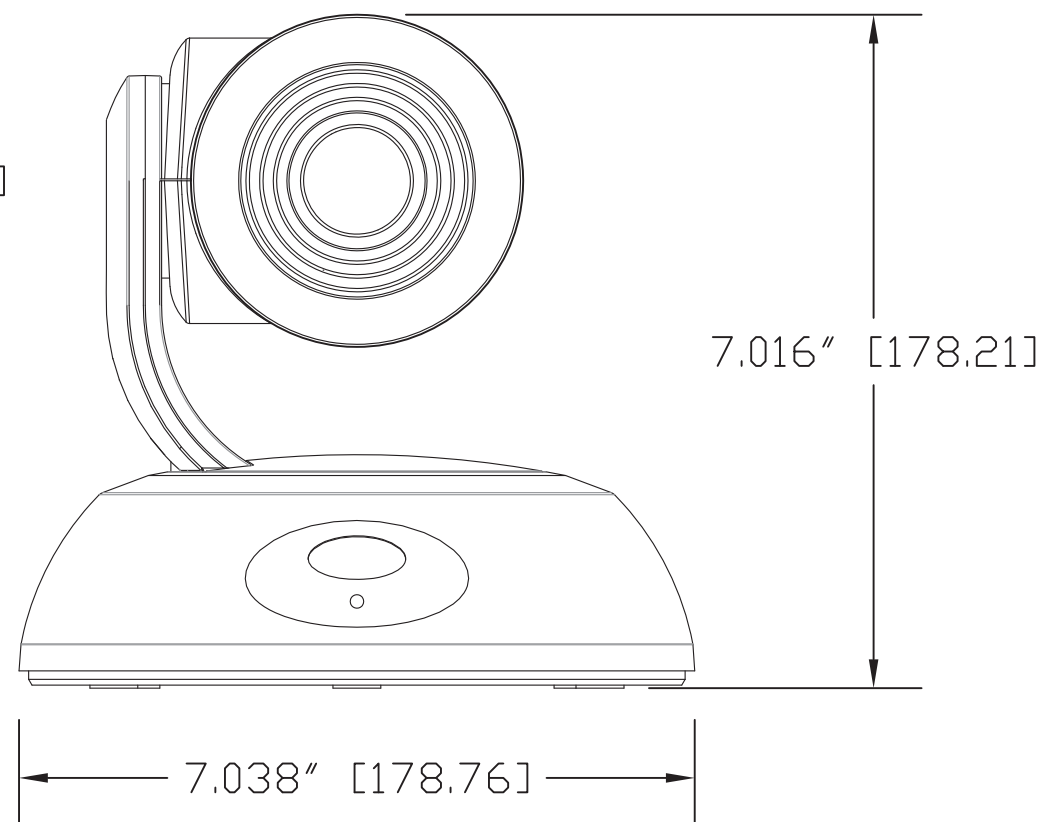

TOP VIEW

SIDE VIEW 1

FRONT VIEW

4.800" [121.92]

REAR VIEW

BOTTOM VIEW

GENERAL NOTES:  
DIMENSIONS ARE IN INCHES [mm] UNLESS OTHERWISE NOTED.  
DO NOT DISTRIBUTE WITHOUT EXPRESS WRITTEN PERMISSION  
OF VADDIO. DUE TO OUR CONTINUING EFFORTS TO ENHANCE  
OUR PRODUCTS, WE RESERVE THE RIGHT TO CHANGE  
SPECIFICATIONS WITHOUT PRIOR NOTICE OR OBLIGATION.

RoboSHOT 12 USB - HD PTZ Camera (12X Optical Zoom)

Camera PN: 998-9920-000  
Simultaneous USB 3.0 Streaming, IP Streaming and HDMI Outputs

DRAWN RAR/WLF	CHECKED	APPROVED RAR	DATE 03/18/2015 SD: 68675.6
------------------	---------	-----------------	-----------------------------------

MATERIALS Various	SCALE 1:2	DRAWING No. 9920-000	REV Rev A
COMMENTS Image Polarizing Array (IPA) - NOT INCLUDED	SIZE C		