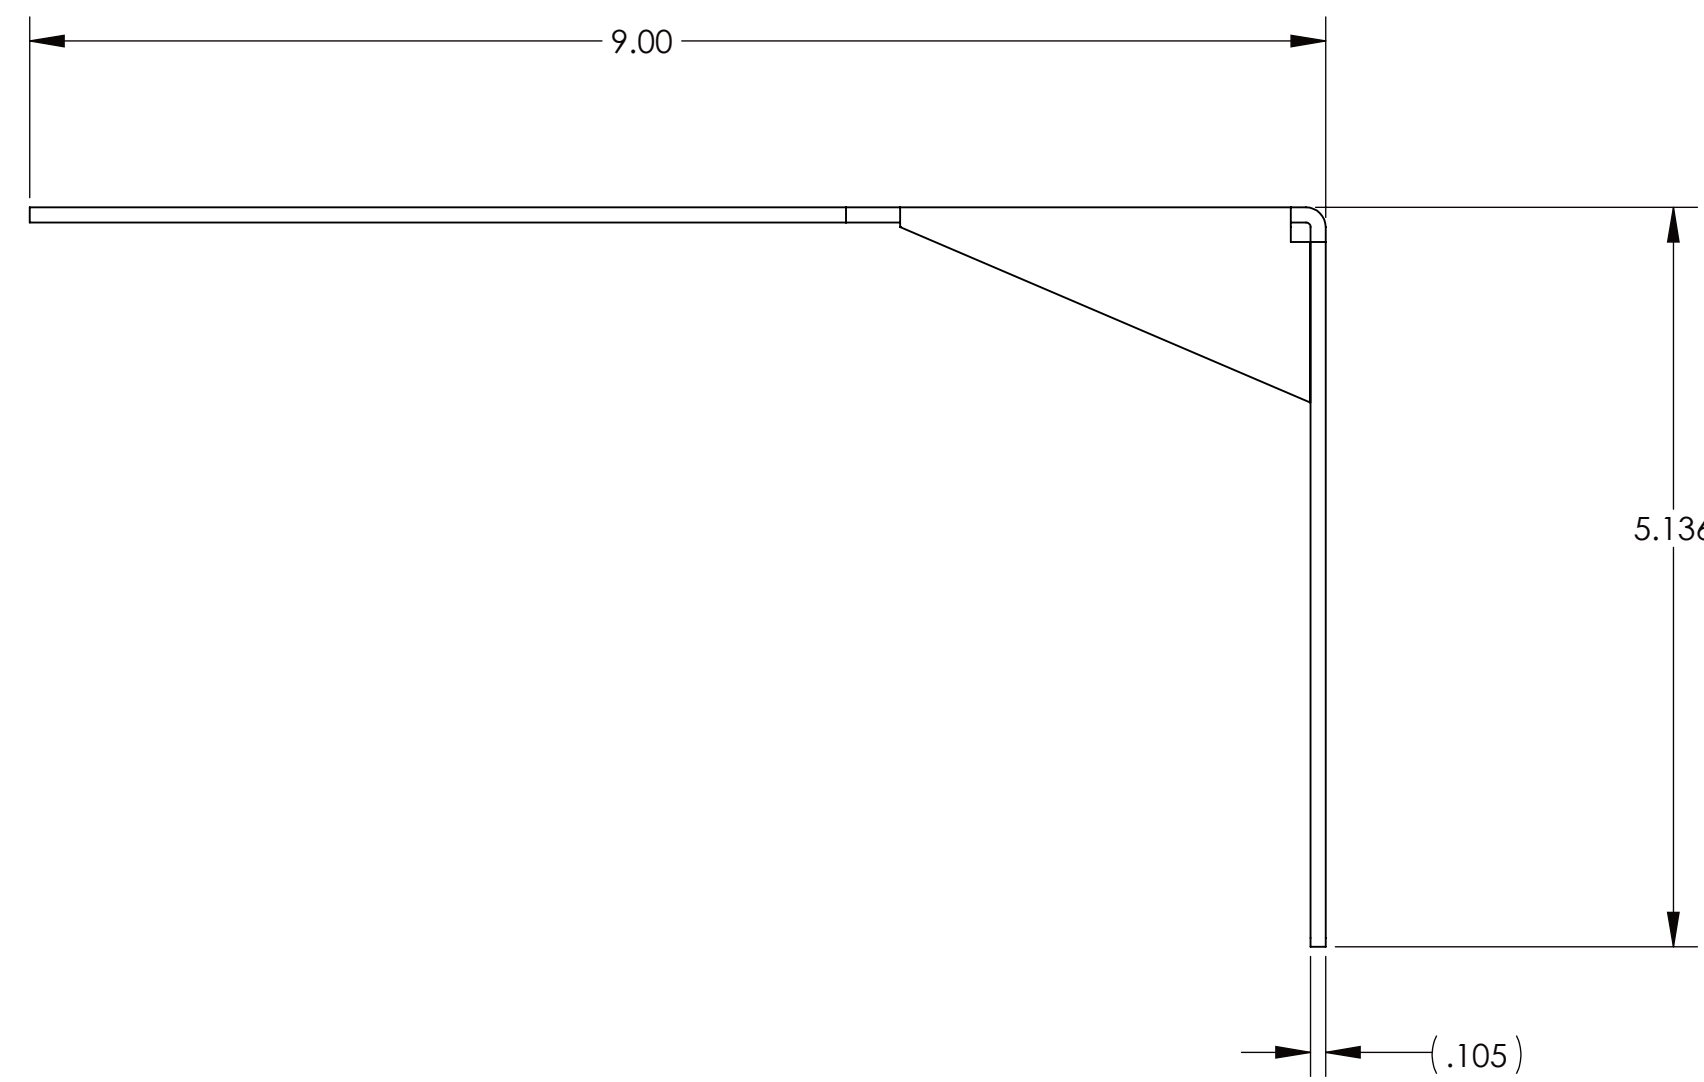

DRAWN WLF	CHECKED	APPROVED	DATE 12/21/17
MATERIAL 12 GA (.105 THK) STEEL	SIZE D	SCALE 3:4	
FINISH BLACK OR WHITE POWDERCOAT	DRAWING NO. CONFSHOT AV WALL MOUNT		

DIMENSIONS ARE IN INCHES

TITLE CONFERENCESHOT AV WALL MOUNT	SHEET 1 OF 1	DRAWING NO. CONFSHOT AV WALL MOUNT	REV. -