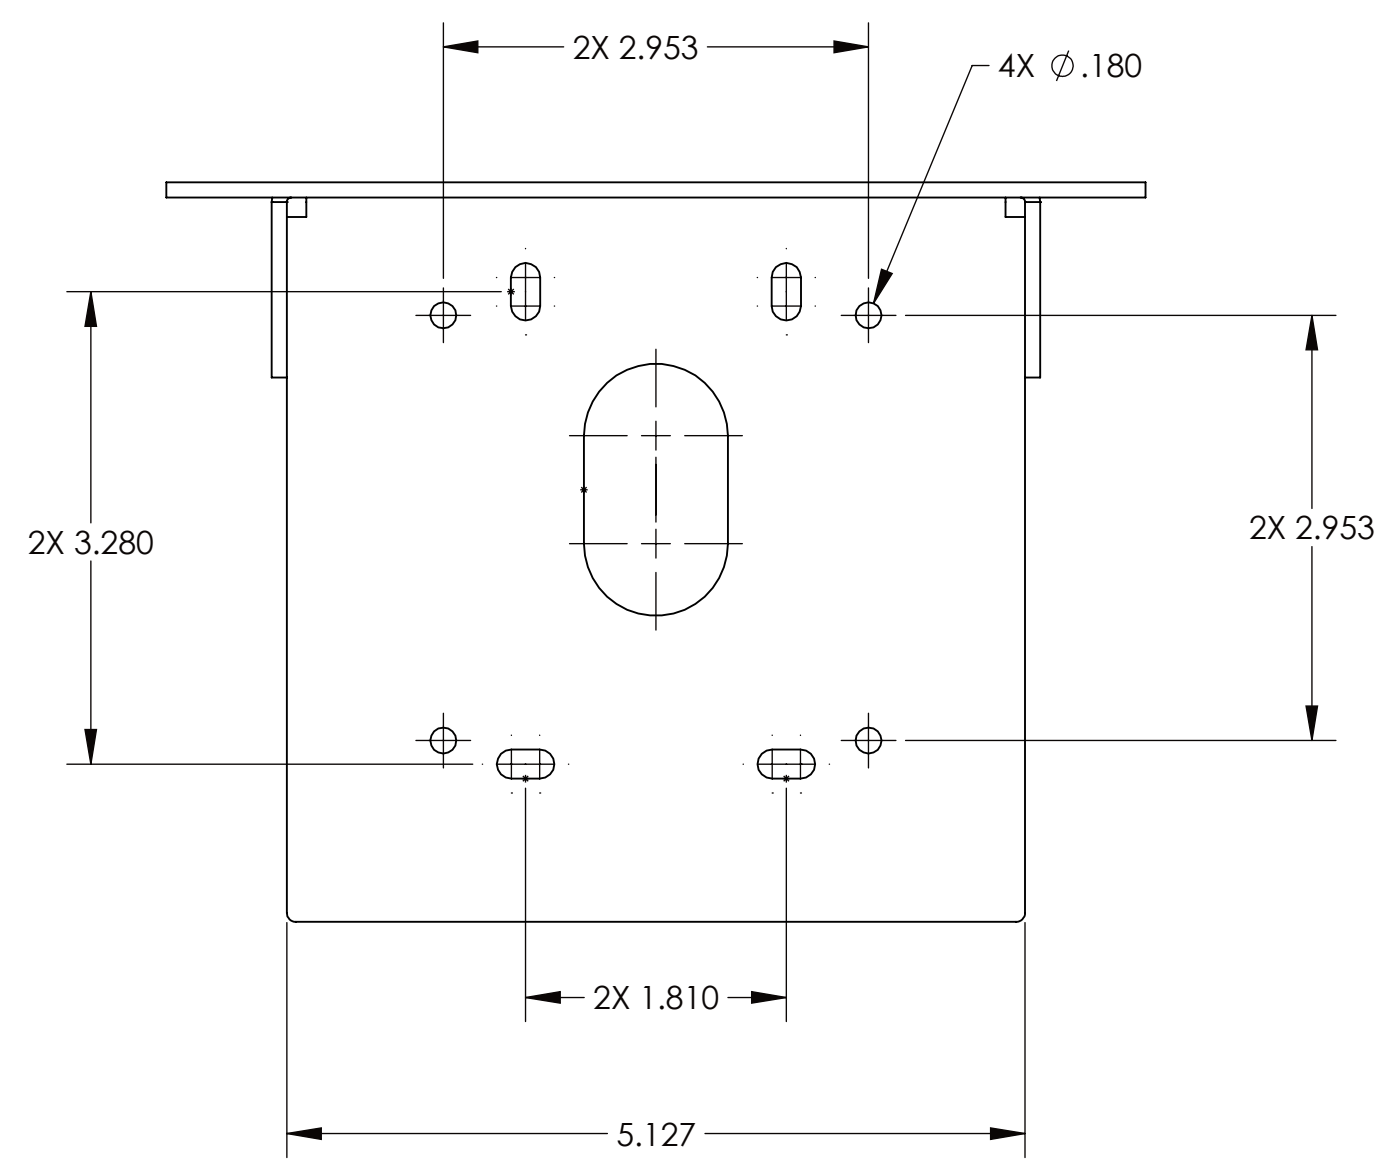

DRAWN WLF	CHECKED	APPROVED	DATE 12/21/17
MATERIAL 12 GA (.105 THK) STEEL	SIZE D	SCALE 3:4	
FINISH BLACK OR WHITE POWDERCOAT	DRAWING NO. CONFSHOT AV WALL MOUNT		

DIMENSIONS ARE IN INCHES

TITLE CONFERENCESHOT AV WALL MOUNT	SHEET 1 OF 1	DRAWING NO. CONFSHOT AV WALL MOUNT	REV. -