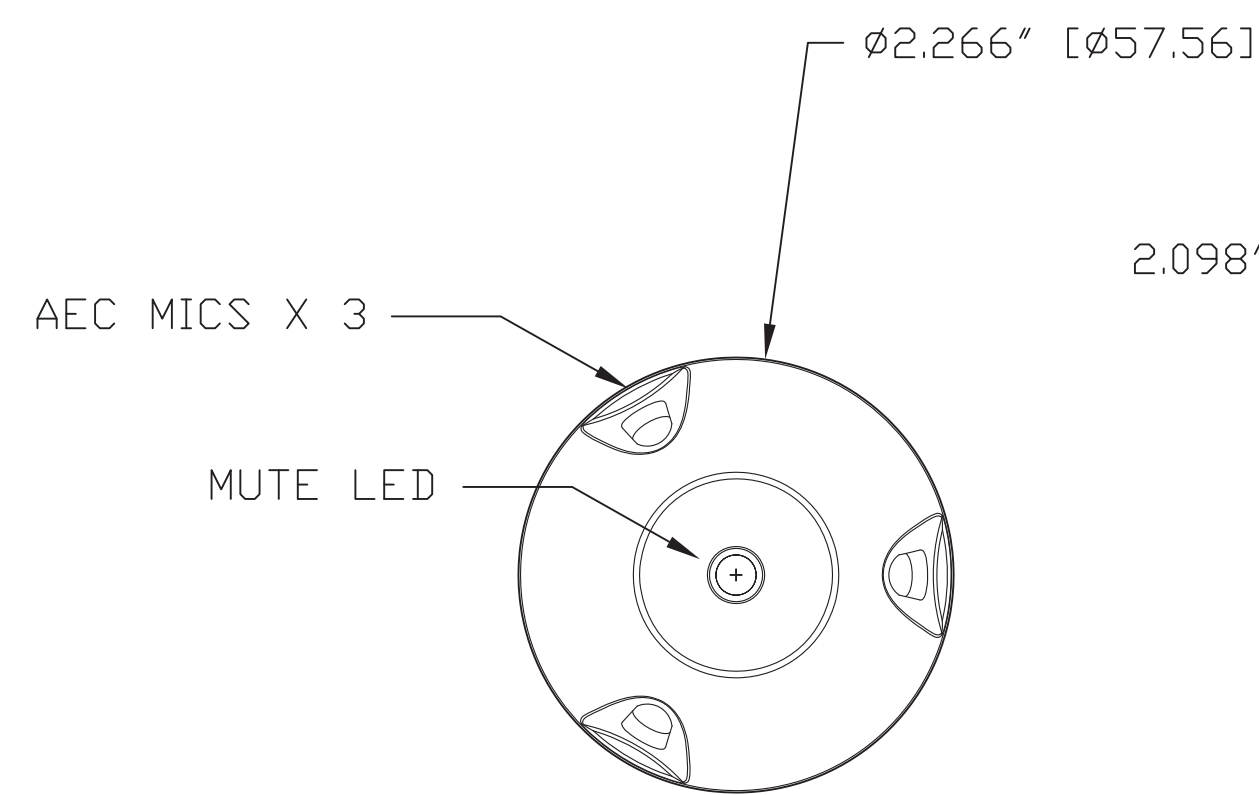

EasyMIC MicPOD  
TOP VIEW

EasyMIC MicPOD  
SIDE VIEW

EasyMIC MicPOD  
BOTTOM VIEW

CEILING MicPOD  
SIDE VIEW WITH  
EXTENDED CABLE

CEILING MicPOD  
VIEW FROM BELOW

CEILING MicPOD  
SIDE VIEW

SECTION A - A  
CEILING MicPOD  
TOP VIEW

205 Westwood Ave, Long Branch, NJ 07740  
Phone: 866-94 BOARDS (26273) / (732)-222-1511  
Fax: (732)-222-7088 | E-mail: sales@touchboards.com

<b>vaddio</b>		GENERAL NOTES: DIMENSIONS ARE IN INCHES (IN) UNLESS OTHERWISE NOTED. DO NOT DISTRIBUTE WITHOUT EXPRESS WRITTEN PERMISSION OF VADDIO. DUE TO OUR CONTINUING EFFORTS TO ENHANCE OUR PRODUCTS, WE RESERVE THE RIGHT TO CHANGE SPECIFICATIONS WITHOUT PRIOR NOTICE OR OBLIGATION.	
EasyMic Table and Ceiling MicPODs			
998-8500-000 (Table Mic) & 998-8511-000 (Ceiling Mic)			
DRAWN WLF/RAR	CHECKED	APPROVED RAR	DATE 01-07-2014
THIS DRAWING, INCLUDING ALL SUBJECT MATTERS INDICATED THEREON OR DERIVED THEREFROM, COMPRISES PROPRIETARY INFORMATION AND IS THE EXPRESS PROPERTY OF VADDIO. All Rights Reserved - Copyright 2014			
MATERIALS PC-ABS Plastic	SCALE 1:1	DRAWING No. 8500-8511	REV A
COMMENTS No Comment	SIZE D		