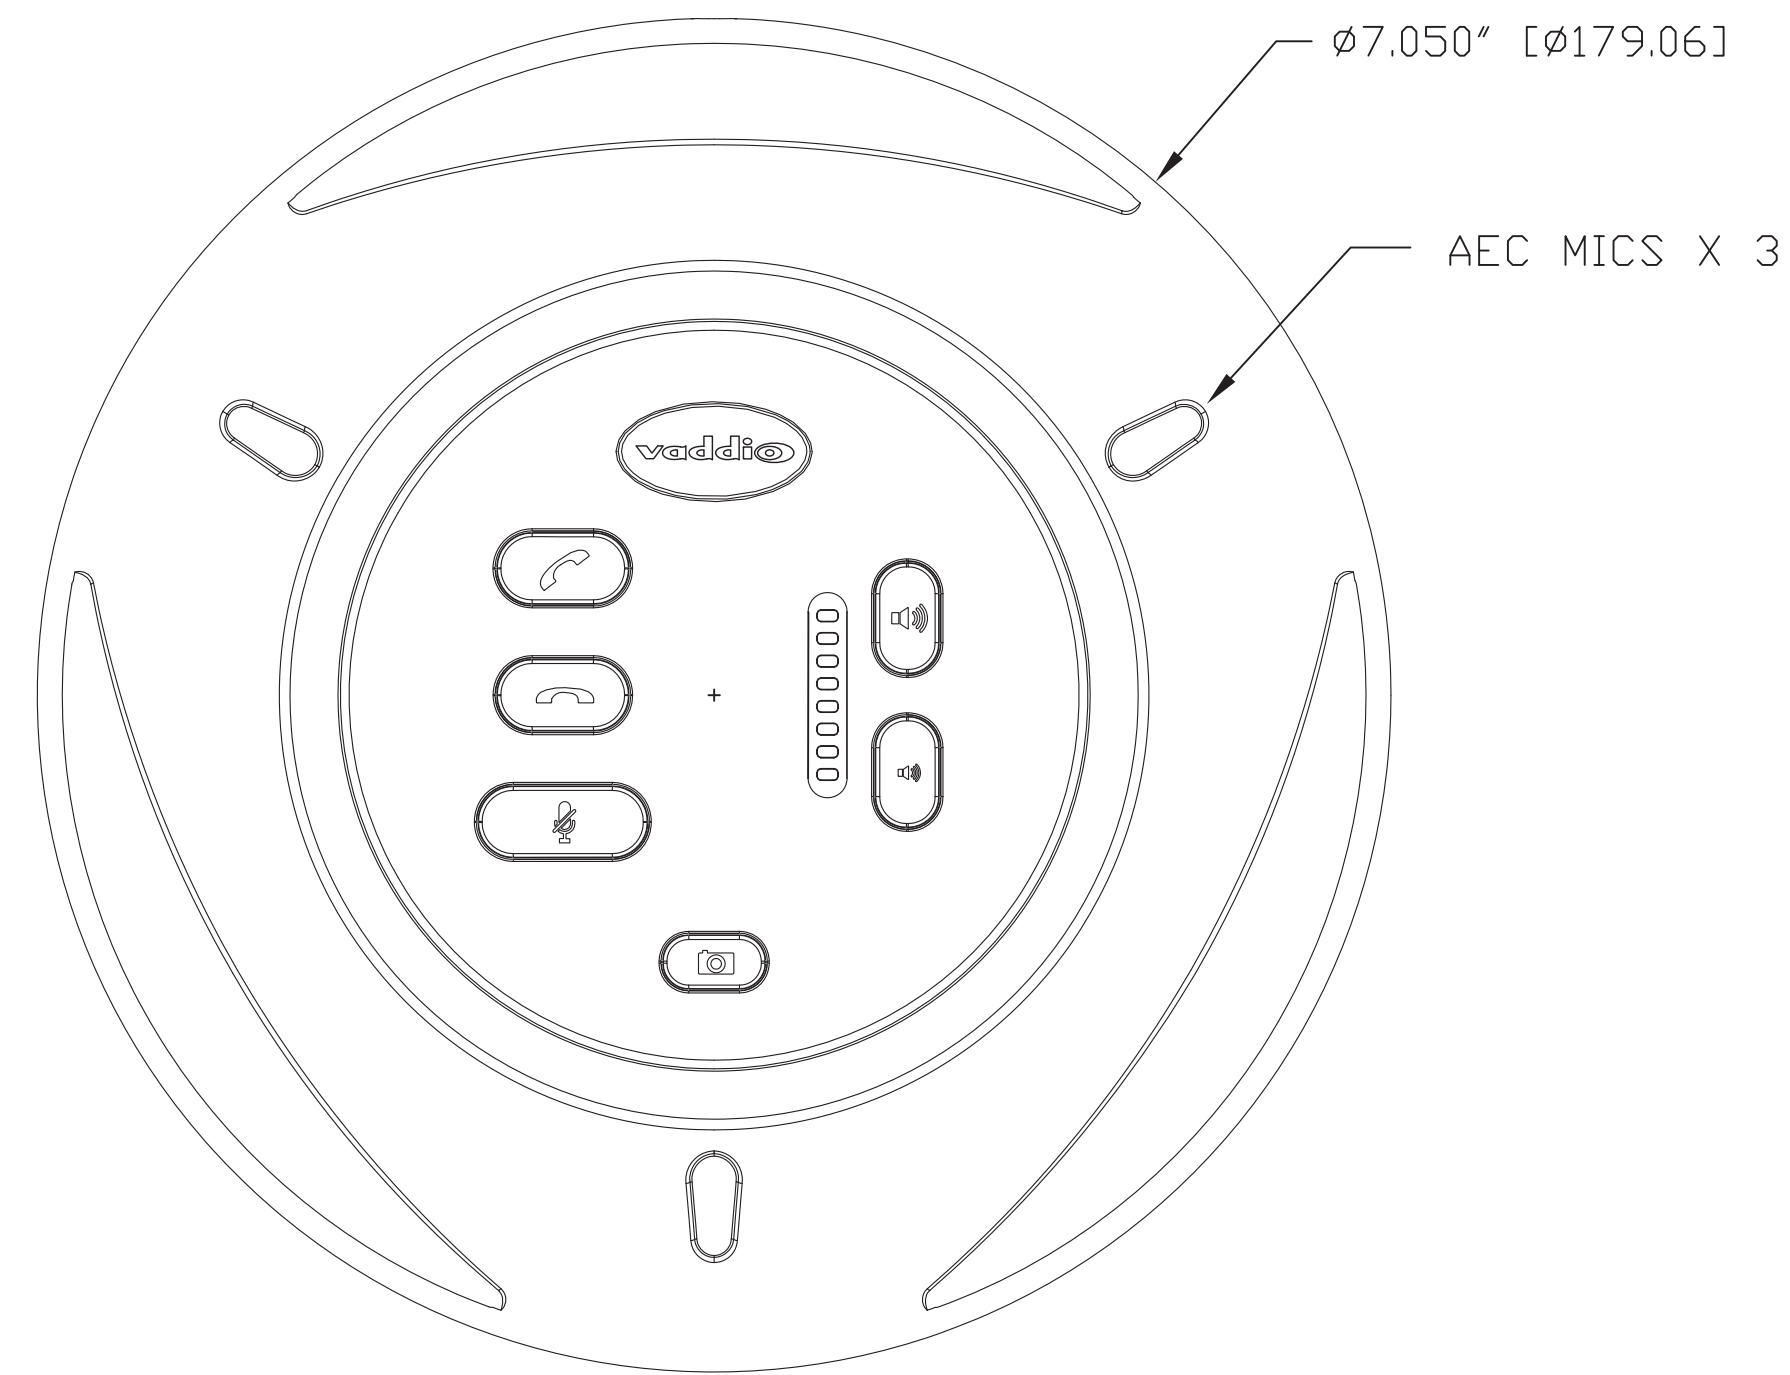

EasyMIC MicPOD  
TOP VIEW

EasyMIC MicPOD  
SIDE VIEW

EasyMIC MicPOD  
BOTTOM VIEW

CEILING MicPOD  
SIDE VIEW WITH  
EXTENDED CABLE

CEILING MicPOD  
VIEW FROM BELOW

CEILING MicPOD  
SIDE VIEW

SECTION A - A  
CEILING MicPOD  
TOP VIEW

205 Westwood Ave, Long Branch, NJ 07740  
Phone: 866-94 BOARDS (26273) / (732)-222-1511  
Fax: (732)-222-7088 | E-mail: sales@touchboards.com

<b>vaddio</b>		GENERAL NOTES: DIMENSIONS ARE IN INCHES (IN) UNLESS OTHERWISE NOTED. DO NOT DISTRIBUTE WITHOUT EXPRESS WRITTEN PERMISSION OF VADDIO. DUE TO OUR CONTINUING EFFORTS TO ENHANCE OUR PRODUCTS, WE RESERVE THE RIGHT TO CHANGE SPECIFICATIONS WITHOUT PRIOR NOTICE OR OBLIGATION.	
EasyMic Table and Ceiling MicPODs			
998-8500-000 (Table Mic) & 998-8511-000 (Ceiling Mic)			
DRAWN WLF/RAR	CHECKED	APPROVED RAR	DATE 01-07-2014
THIS DRAWING, INCLUDING ALL SUBJECT MATTERS INDICATED THEREON OR DERIVED THEREFROM, COMPRISES PROPRIETARY INFORMATION AND IS THE EXPRESS PROPERTY OF VADDIO. All Rights Reserved - Copyright 2014			
MATERIALS PC-ABS Plastic	SCALE 1:1	DRAWING No. 8500-8511	REV A
COMMENTS No Comment	SIZE D		