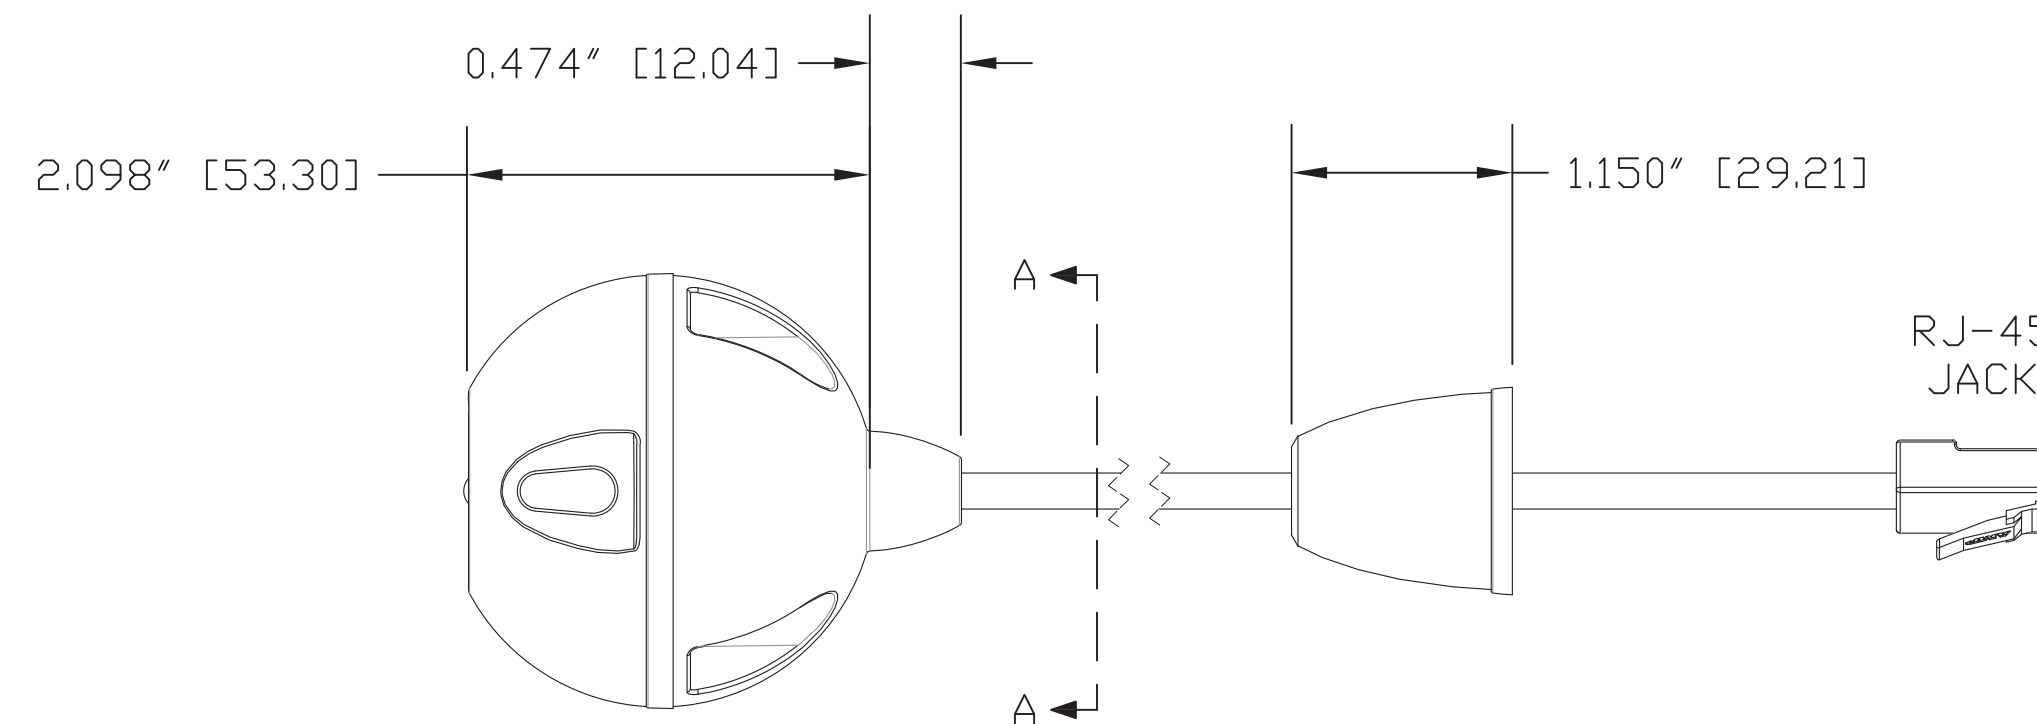

EasyMIC MicPOD  
TOP VIEW

EasyMIC MicPOD  
SIDE VIEW

EasyMIC MicPOD  
BOTTOM VIEW

CEILING MicPOD  
SIDE VIEW WITH  
EXTENDED CABLE

CEILING MicPOD  
VIEW FROM BELOW

CEILING MicPOD  
SIDE VIEW

SECTION A - A  
CEILING MicPOD  
TOP VIEW

205 Westwood Ave, Long Branch, NJ 07740  
Phone: 866-94 BOARDS (26273) / (732)-222-1511  
Fax: (732)-222-7088 | E-mail: sales@touchboards.com

<b>vaddio</b>		GENERAL NOTES: DIMENSIONS ARE IN INCHES (IN) UNLESS OTHERWISE NOTED. DO NOT DISTRIBUTE WITHOUT EXPRESS WRITTEN PERMISSION OF VADDIO. DUE TO OUR CONTINUING EFFORTS TO ENHANCE OUR PRODUCTS, WE RESERVE THE RIGHT TO CHANGE SPECIFICATIONS WITHOUT PRIOR NOTICE OR OBLIGATION.	
EasyMic Table and Ceiling MicPODs			
998-8500-000 (Table Mic) & 998-8511-000 (Ceiling Mic)			
DRAWN WLF/RAR	CHECKED	APPROVED RAR	DATE 01-07-2014
THIS DRAWING, INCLUDING ALL SUBJECT MATTERS INDICATED THEREON OR DERIVED THEREFROM, COMPRISES PROPRIETARY INFORMATION AND IS THE EXPRESS PROPERTY OF VADDIO. All Rights Reserved - Copyright 2014			
MATERIALS PC-ABS Plastic	SCALE 1:1	DRAWING No. 8500-8511	REV A
COMMENTS No Comment	SIZE D		