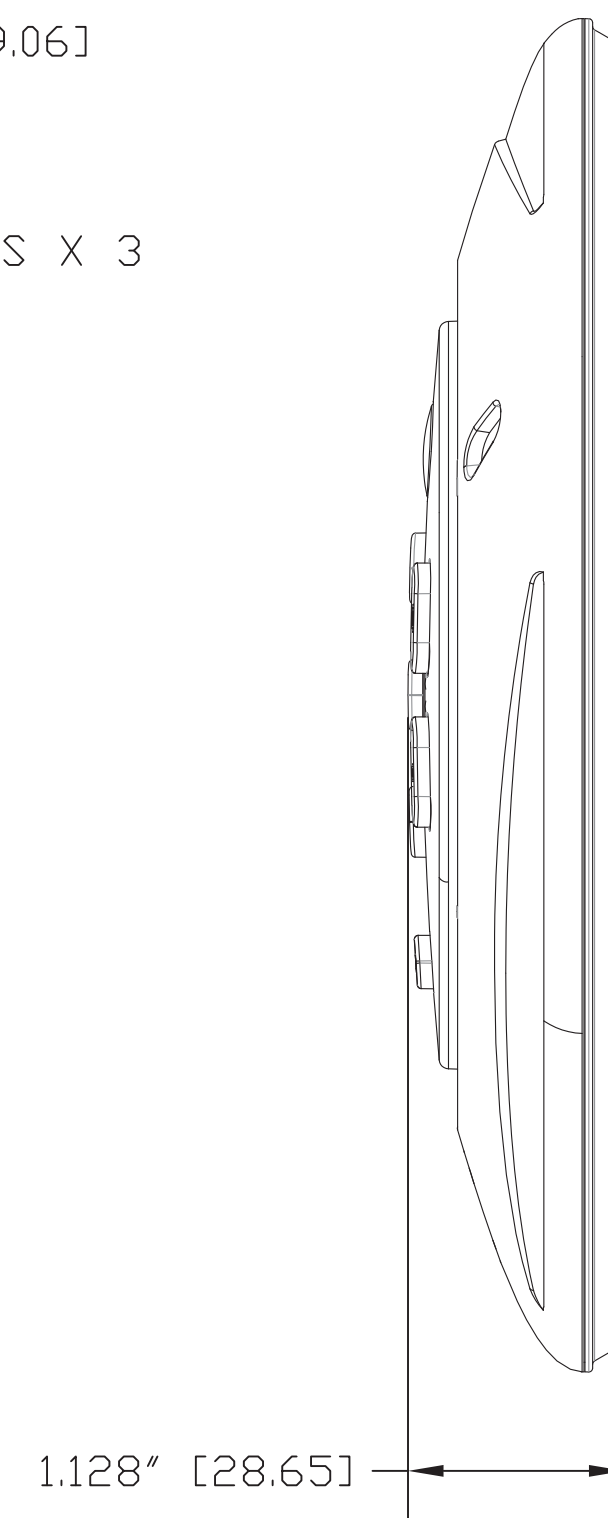

EasyMIC MicPOD  
TOP VIEW

EasyMIC MicPOD  
SIDE VIEW

EasyMIC MicPOD  
BOTTOM VIEW

CEILING MicPOD  
SIDE VIEW WITH  
EXTENDED CABLE

CEILING MicPOD  
VIEW FROM BELOW

CEILING MicPOD  
SIDE VIEW

SECTION A - A  
CEILING MicPOD  
TOP VIEW

205 Westwood Ave, Long Branch, NJ 07740  
Phone: 866-94 BOARDS (26273) / (732)-222-1511  
Fax: (732)-222-7088 | E-mail: sales@touchboards.com

<b>vaddio</b>		GENERAL NOTES: DIMENSIONS ARE IN INCHES (IN) UNLESS OTHERWISE NOTED. DO NOT DISTRIBUTE WITHOUT EXPRESS WRITTEN PERMISSION OF VADDIO. DUE TO OUR CONTINUING EFFORTS TO ENHANCE OUR PRODUCTS, WE RESERVE THE RIGHT TO CHANGE SPECIFICATIONS WITHOUT PRIOR NOTICE OR OBLIGATION.	
EasyMic Table and Ceiling MicPODs			
998-8500-000 (Table Mic) & 998-8511-000 (Ceiling Mic)			
DRAWN WLF/RAR	CHECKED	APPROVED RAR	DATE 01-07-2014
THIS DRAWING, INCLUDING ALL SUBJECT MATTERS INDICATED THEREON OR DERIVED THEREFROM, COMPRISES PROPRIETARY INFORMATION AND IS THE EXPRESS PROPERTY OF VADDIO. All Rights Reserved - Copyright 2014			
MATERIALS PC-ABS Plastic	SCALE 1:1	DRAWING No. 8500-8511	REV A
COMMENTS No Comment	SIZE D		