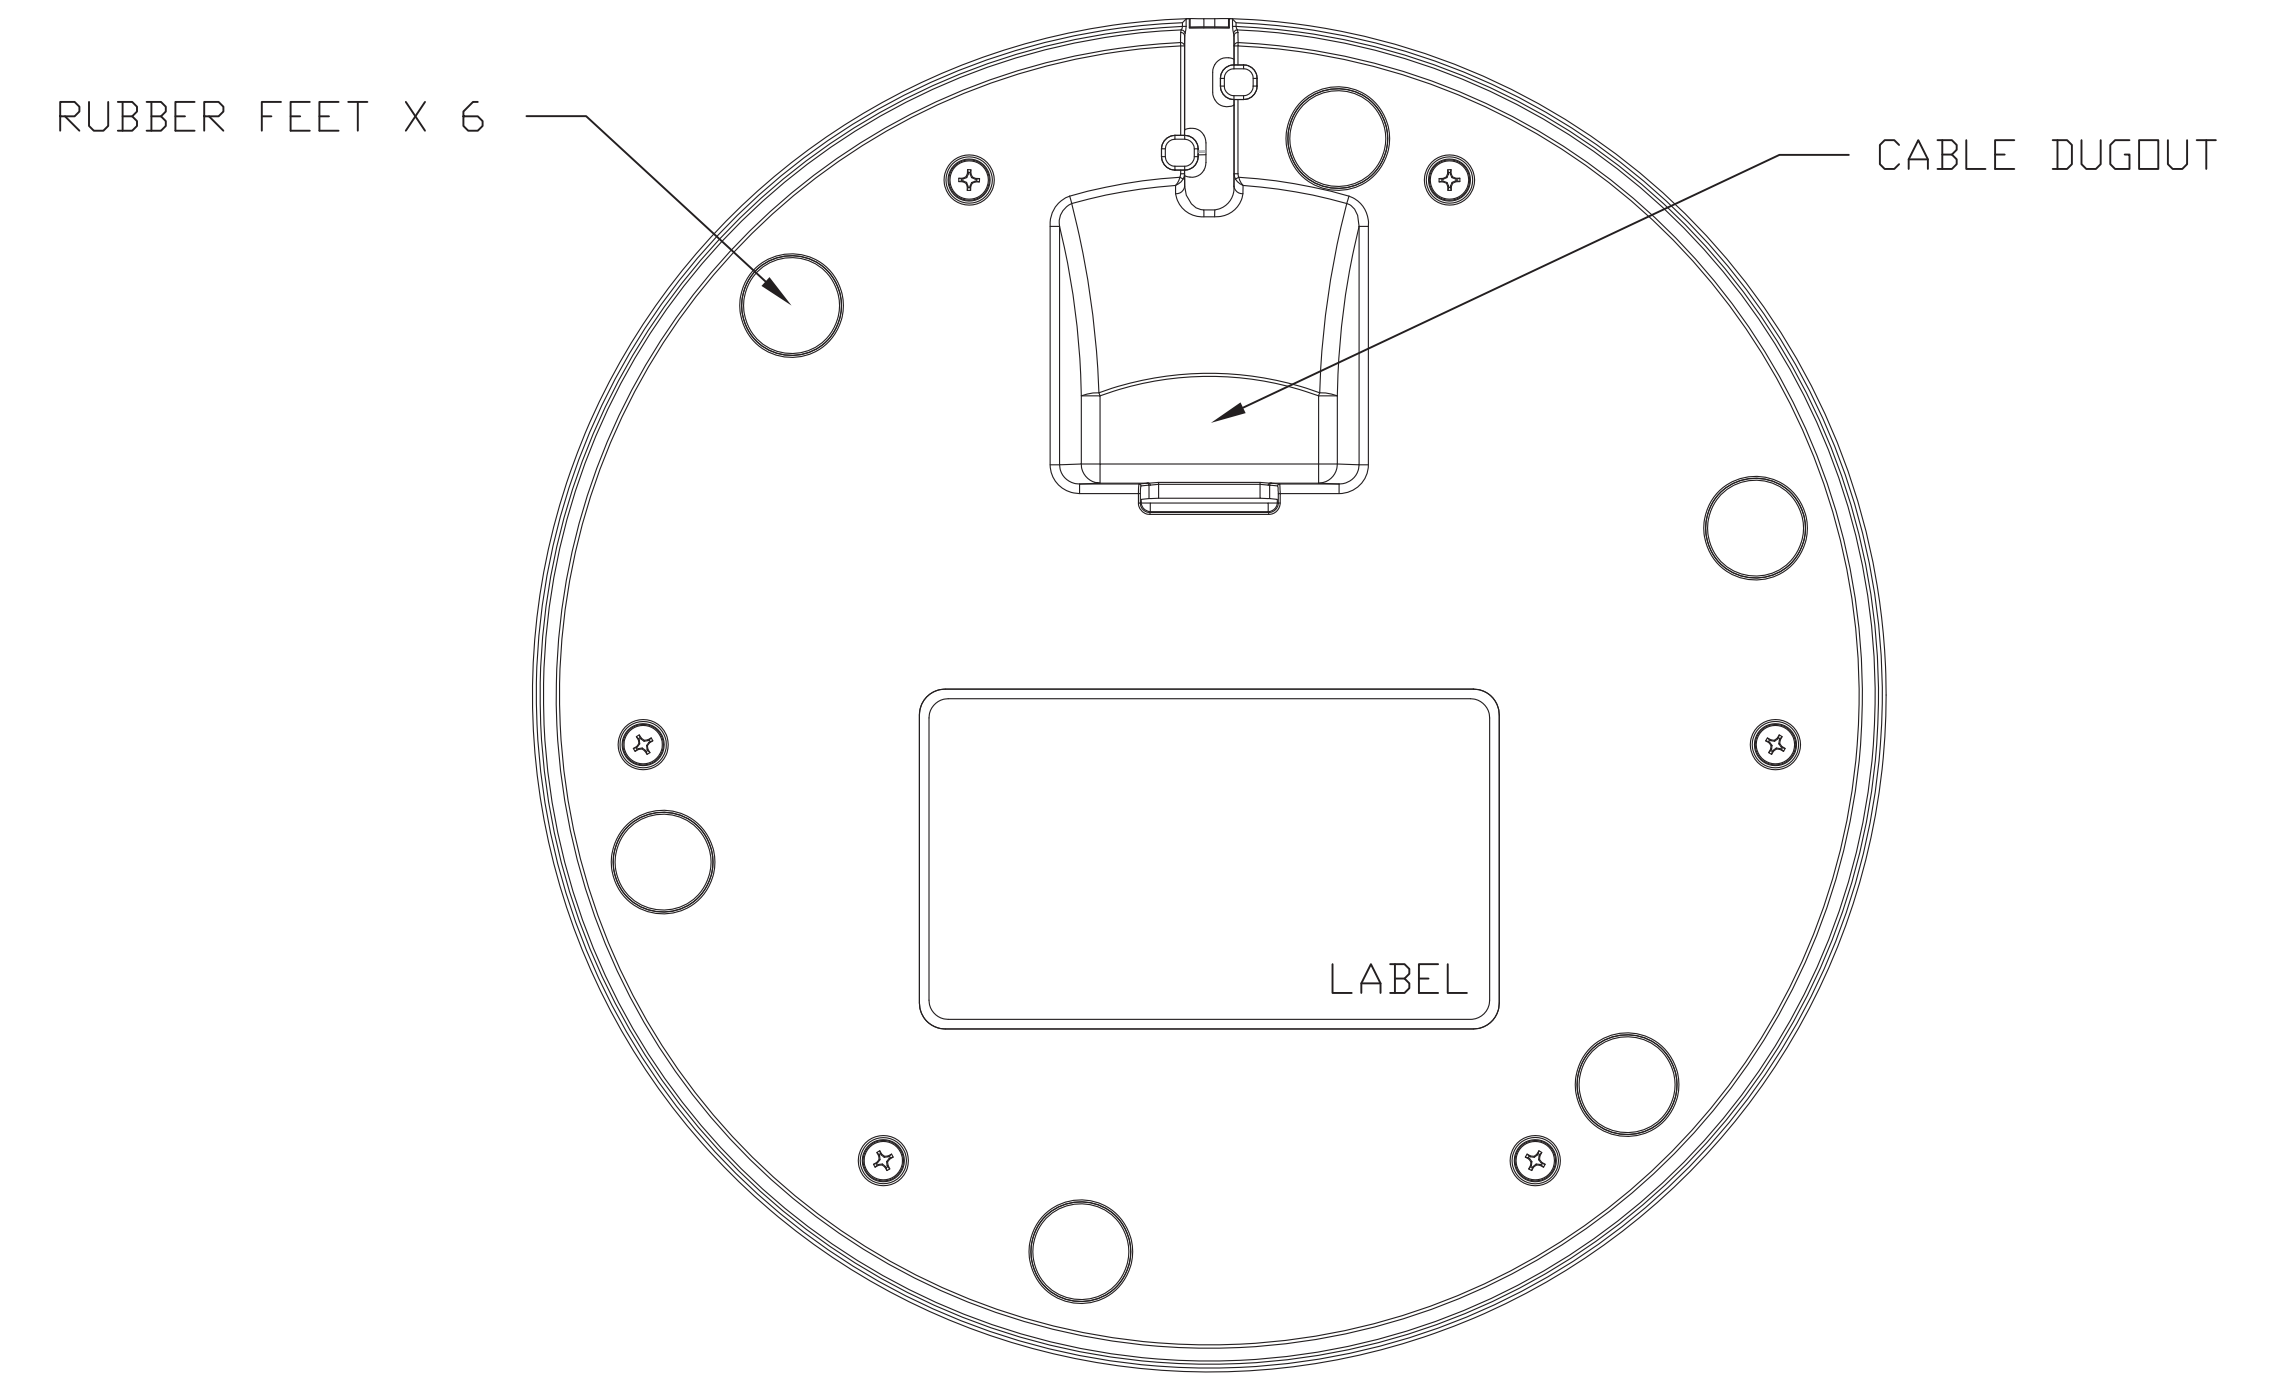

EasyMIC MicPOD  
TOP VIEW

EasyMIC MicPOD  
SIDE VIEW

EasyMIC MicPOD  
BOTTOM VIEW

CEILING MicPOD  
SIDE VIEW WITH  
EXTENDED CABLE

CEILING MicPOD  
VIEW FROM BELOW

CEILING MicPOD  
SIDE VIEW

SECTION A - A  
CEILING MicPOD  
TOP VIEW

205 Westwood Ave, Long Branch, NJ 07740  
Phone: 866-94 BOARDS (26273) / (732)-222-1511  
Fax: (732)-222-7088 | E-mail: sales@touchboards.com

<b>vaddio</b>		GENERAL NOTES: DIMENSIONS ARE IN INCHES (IN) UNLESS OTHERWISE NOTED. DO NOT DISTRIBUTE WITHOUT EXPRESS WRITTEN PERMISSION OF VADDIO. DUE TO OUR CONTINUING EFFORTS TO ENHANCE OUR PRODUCTS, WE RESERVE THE RIGHT TO CHANGE SPECIFICATIONS WITHOUT PRIOR NOTICE OR OBLIGATION.	
EasyMic Table and Ceiling MicPODs			
998-8500-000 (Table Mic) & 998-8511-000 (Ceiling Mic)			
DRAWN WLF/RAR	CHECKED	APPROVED RAR	DATE 01-07-2014
THIS DRAWING, INCLUDING ALL SUBJECT MATTERS INDICATED THEREON OR DERIVED THEREFROM, COMPRISES PROPRIETARY INFORMATION AND IS THE EXPRESS PROPERTY OF VADDIO. All Rights Reserved - Copyright 2014			
MATERIALS PC-ABS Plastic	SCALE 1:1	DRAWING No. 8500-8511	REV A
COMMENTS No Comment	SIZE D		