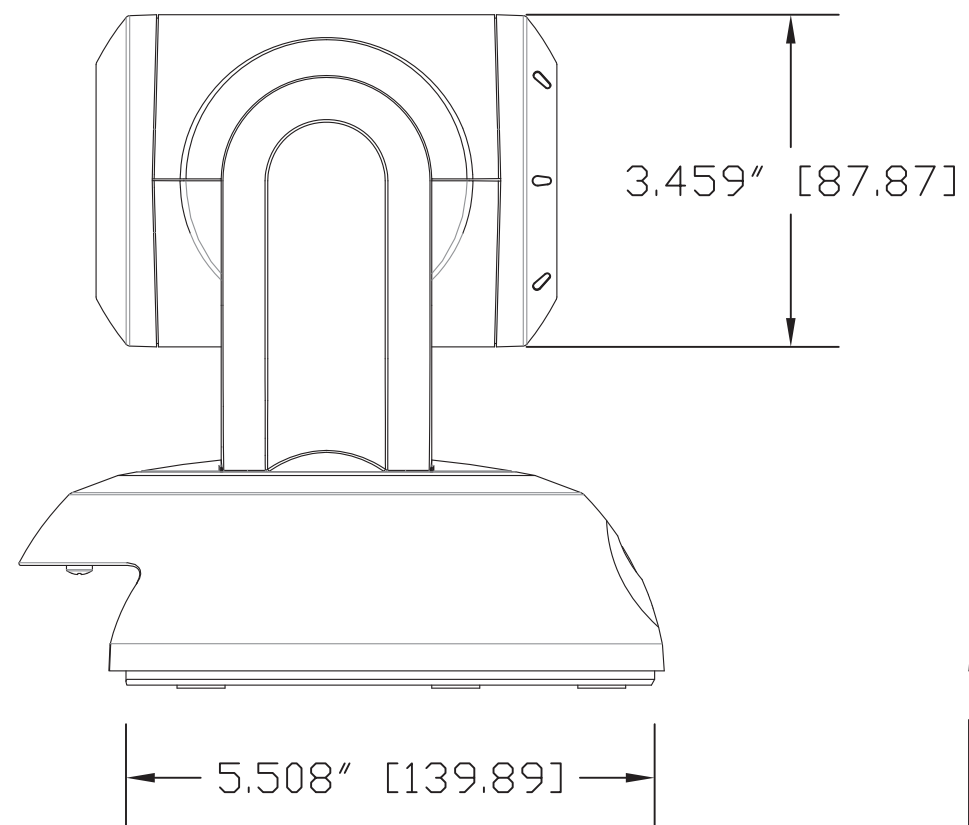

TOP VIEW

SIDE VIEW 1

FRONT VIEW

4.800" [121.92]

SIDE VIEW 2

REAR VIEW

BOTTOM VIEW

GENERAL NOTES:  
DIMENSIONS ARE IN INCHES (mm) UNLESS OTHERWISE NOTED.  
DO NOT DISTRIBUTE WITHOUT EXPRESS WRITTEN PERMISSION  
OF VADDIO. DUE TO OUR CONTINUING EFFORTS TO ENHANCE  
OUR PRODUCTS, WE RESERVE THE RIGHT TO CHANGE  
SPECIFICATIONS WITHOUT PRIOR NOTICE OR OBLIGATION.

RoboSHOT Broadcast HD PTZ Camera (30X Optical Zoom)

Camera Package PN: 998-9910-000 Worldwide  
Cat-5 Type Connectivity - Requires System with Quick-Connect Interface

DRAWN RAR/WLF	CHECKED	APPROVED RAR	DATE 10/06/2014 SD: 68228.9
------------------	---------	-----------------	-----------------------------------

MATERIALS Various	SCALE 1:2	DRAWING No. 9910-000	REV Rev A
COMMENTS Image Displacement Translator (IDT) - NOT INCLUDED	SIZE C		