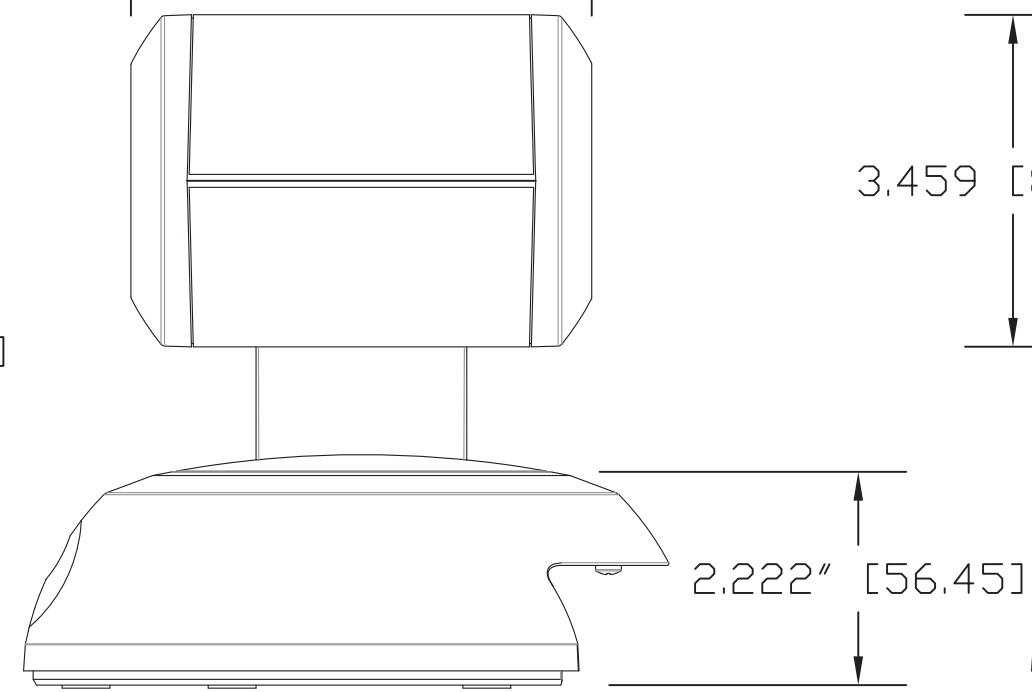

TOP VIEW

SIDE VIEW 1

FRONT VIEW

4.800" [121.92]

SIDE VIEW 2

REAR VIEW

BOTTOM VIEW

GENERAL NOTES:  
DIMENSIONS ARE IN INCHES (mm) UNLESS OTHERWISE NOTED.  
DO NOT DISTRIBUTE WITHOUT EXPRESS WRITTEN PERMISSION  
OF VADDIO. DUE TO OUR CONTINUING EFFORTS TO ENHANCE  
OUR PRODUCTS, WE RESERVE THE RIGHT TO CHANGE  
SPECIFICATIONS WITHOUT PRIOR NOTICE OR OBLIGATION.

RoboSHOT Broadcast HD PTZ Camera (30X Optical Zoom)

Camera Package PN: 998-9910-000 Worldwide  
Cat-5 Type Connectivity - Requires System with Quick-Connect Interface

DRAWN RAR/WLF	CHECKED	APPROVED RAR	DATE 10/06/2014 SD: 68228.9
------------------	---------	-----------------	-----------------------------------

MATERIALS Various	SCALE 1:2	DRAWING No. 9910-000	REV Rev A
COMMENTS Image Displacement Translator (IDT) - NOT INCLUDED	SIZE C		