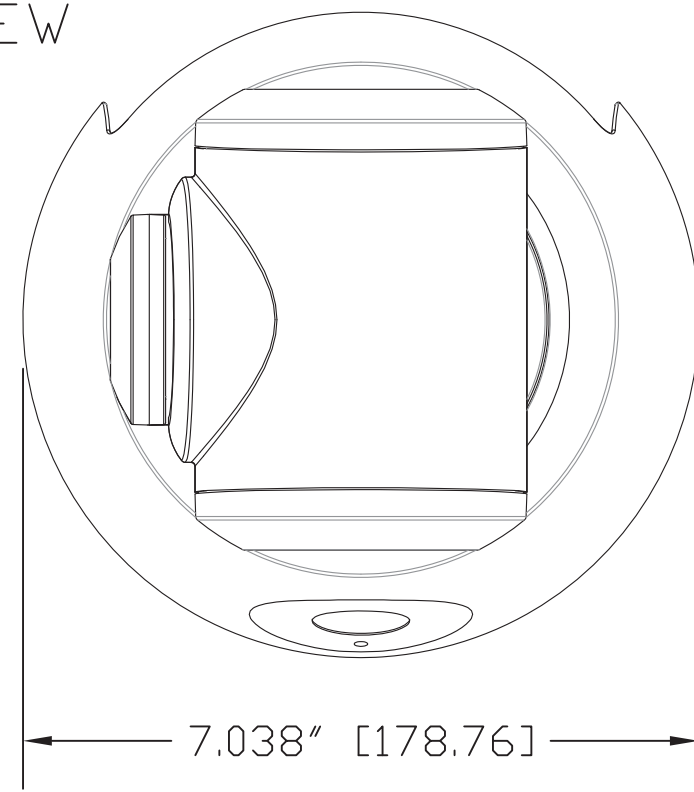

TOP VIEW

SIDE VIEW 1

FRONT VIEW

4.800" [121.92]

SIDE VIEW 2

REAR VIEW

BOTTOM VIEW

GENERAL NOTES:  
DIMENSIONS ARE IN INCHES (mm) UNLESS OTHERWISE NOTED.  
DO NOT DISTRIBUTE WITHOUT EXPRESS WRITTEN PERMISSION  
OF VADDIO. DUE TO OUR CONTINUING EFFORTS TO ENHANCE  
OUR PRODUCTS, WE RESERVE THE RIGHT TO CHANGE  
SPECIFICATIONS WITHOUT PRIOR NOTICE OR OBLIGATION.

RoboSHOT Broadcast HD PTZ Camera (30X Optical Zoom)

Camera Package PN: 998-9910-000 Worldwide  
Cat-5 Type Connectivity - Requires System with Quick-Connect Interface

DRAWN RAR/WLF	CHECKED	APPROVED RAR	DATE 10/06/2014 SD: 68228.9
------------------	---------	-----------------	-----------------------------------

MATERIALS Various	SCALE 1:2	DRAWING No. 9910-000	REV Rev A
COMMENTS Image Displacement Translator (IDT) - NOT INCLUDED	SIZE C		