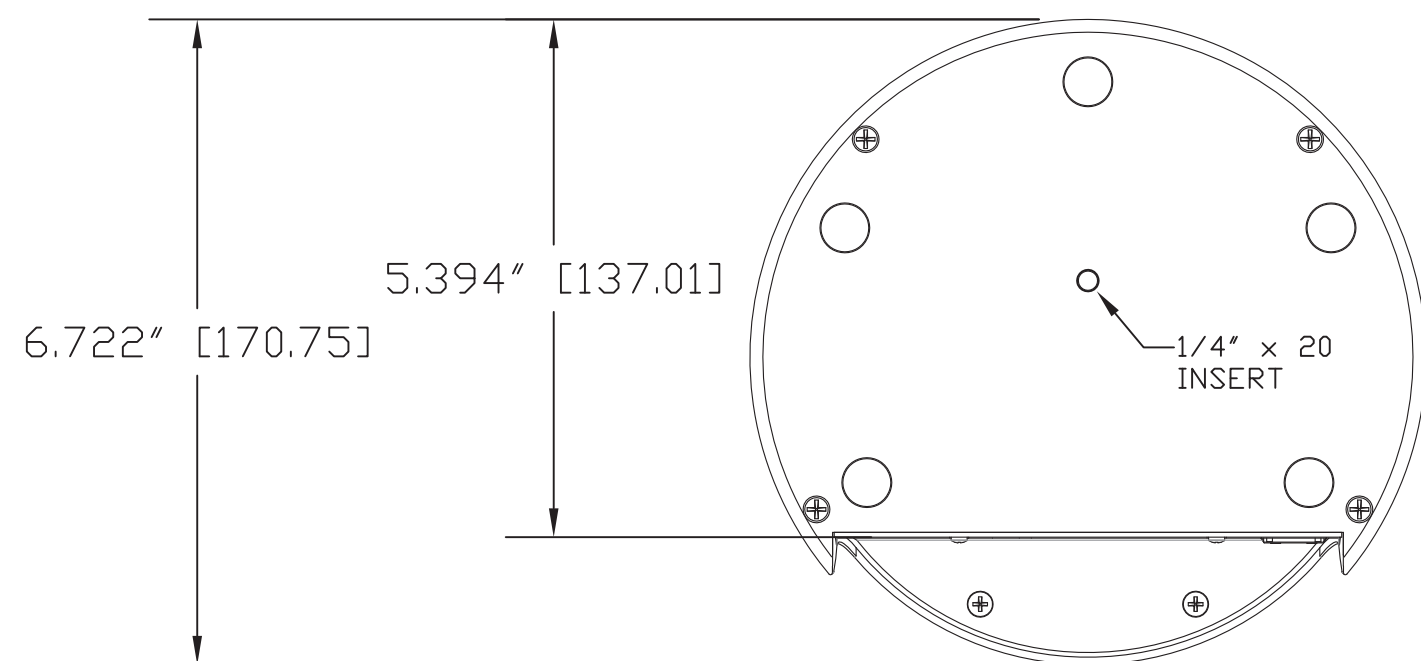

TOP VIEW

SIDE VIEW 1

FRONT VIEW

4.800" [121.92]

SIDE VIEW 2

REAR VIEW

BOTTOM VIEW

GENERAL NOTES:  
DIMENSIONS ARE IN INCHES (mm) UNLESS OTHERWISE NOTED.  
DO NOT DISTRIBUTE WITHOUT EXPRESS WRITTEN PERMISSION  
OF VADDIO. DUE TO OUR CONTINUING EFFORTS TO ENHANCE  
OUR PRODUCTS, WE RESERVE THE RIGHT TO CHANGE  
SPECIFICATIONS WITHOUT PRIOR NOTICE OR OBLIGATION.

MATERIALS Various	SCALE 1:2	DRAWING No. 9910-000	REV Rev A
COMMENTS Image Displacement Translator (IDT) - NOT INCLUDED	SIZE C		