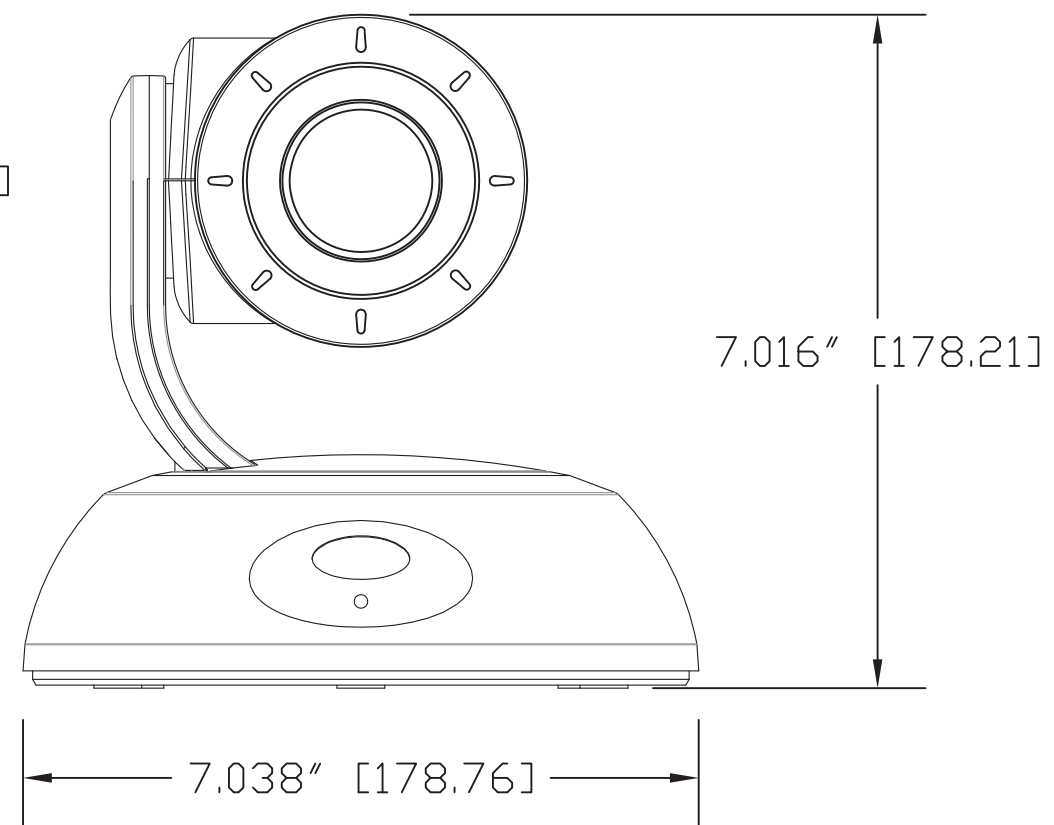

TOP VIEW

SIDE VIEW 1

FRONT VIEW

4.800" [121.92]

SIDE VIEW 2

REAR VIEW

BOTTOM VIEW

GENERAL NOTES:  
DIMENSIONS ARE IN INCHES (mm) UNLESS OTHERWISE NOTED.  
DO NOT DISTRIBUTE WITHOUT EXPRESS WRITTEN PERMISSION  
OF VADDIO. DUE TO OUR CONTINUING EFFORTS TO ENHANCE  
OUR PRODUCTS, WE RESERVE THE RIGHT TO CHANGE  
SPECIFICATIONS WITHOUT PRIOR NOTICE OR OBLIGATION.

RoboSHOT Broadcast HD PTZ Camera (30X Optical Zoom)

Camera Package PN: 998-9910-000 Worldwide  
Cat-5 Type Connectivity - Requires System with Quick-Connect Interface

DRAWN RAR/WLF	CHECKED	APPROVED RAR	DATE 10/06/2014 SD: 68228.9
------------------	---------	-----------------	-----------------------------------

MATERIALS Various	SCALE 1:2	DRAWING No. 9910-000	REV Rev A
COMMENTS Image Displacement Translator (IDT) - NOT INCLUDED	SIZE C		