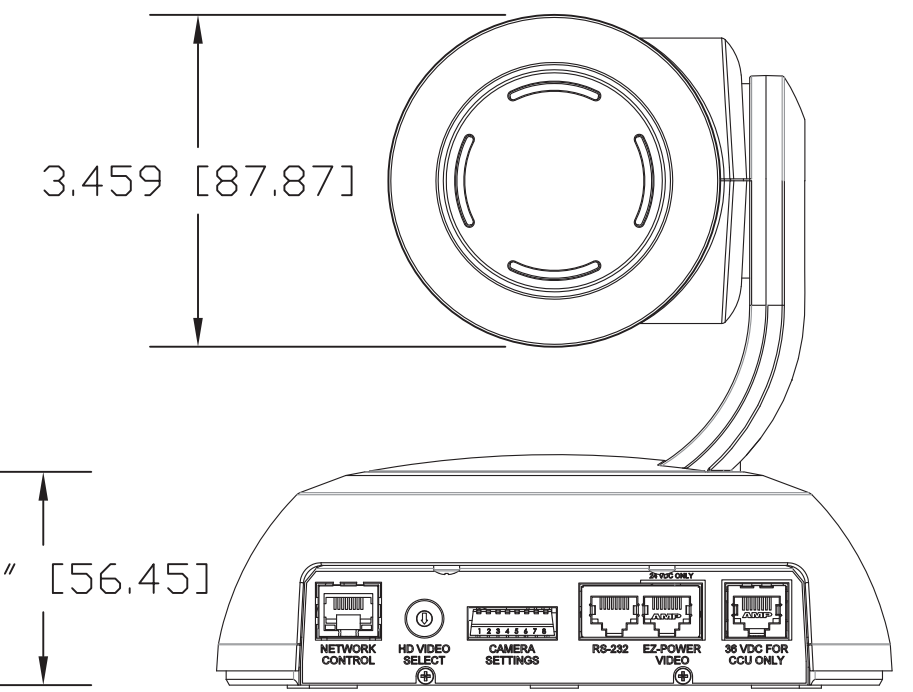

TOP VIEW

SIDE VIEW 1

FRONT VIEW

4.800" [121.92]

SIDE VIEW 2

REAR VIEW

BOTTOM VIEW

GENERAL NOTES:  
DIMENSIONS ARE IN INCHES (mm) UNLESS OTHERWISE NOTED.  
DO NOT DISTRIBUTE WITHOUT EXPRESS WRITTEN PERMISSION  
OF VADDIO. DUE TO OUR CONTINUING EFFORTS TO ENHANCE  
OUR PRODUCTS, WE RESERVE THE RIGHT TO CHANGE  
SPECIFICATIONS WITHOUT PRIOR NOTICE OR OBLIGATION.

RoboSHOT Broadcast HD PTZ Camera (30X Optical Zoom)

Camera Package PN: 998-9910-000 Worldwide  
Cat-5 Type Connectivity - Requires System with Quick-Connect Interface

DRAWN RAR/WLF	CHECKED	APPROVED RAR	DATE 10/06/2014 SD: 68228.9
------------------	---------	-----------------	-----------------------------------

MATERIALS Various	SCALE 1:2	DRAWING No. 9910-000	REV Rev A
COMMENTS Image Displacement Translator (IDT) - NOT INCLUDED	SIZE C		