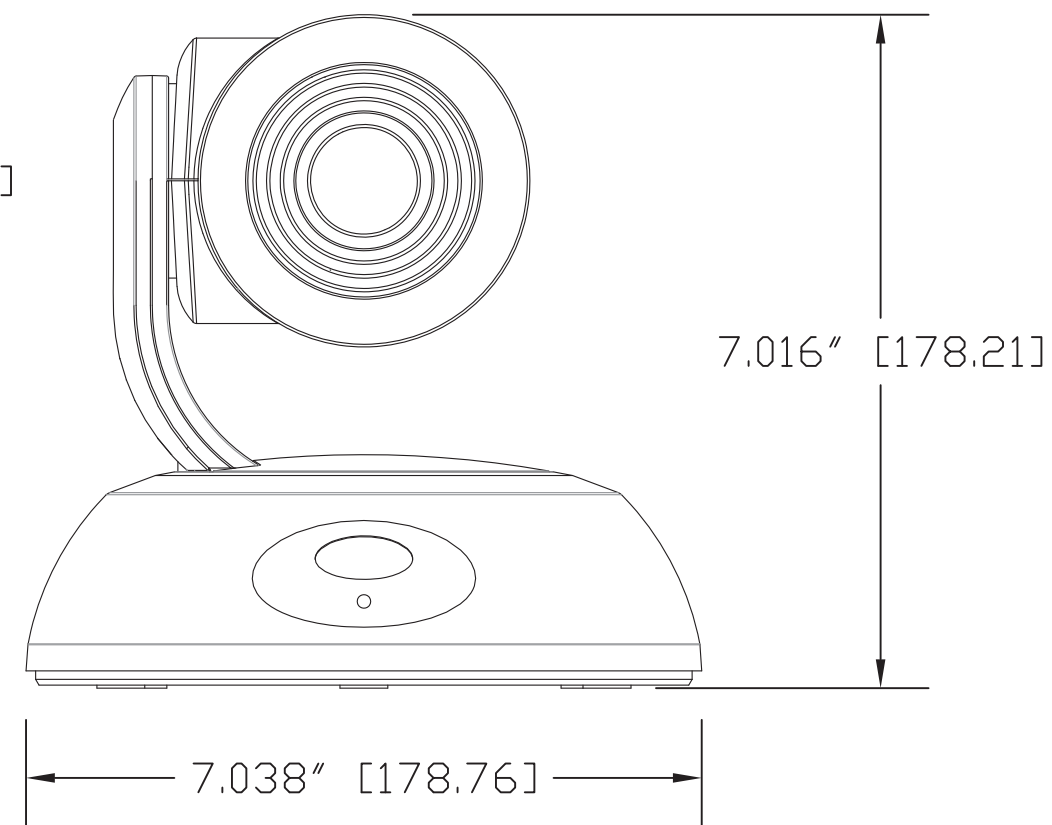

205 Westwood Ave, Long Branch, NJ 07740
 Phone: 866-94 BOARDS (26273) / (732)-222-1511
 Fax: (732)-222-7088 | E-mail: sales@touchboards.com

TOP VIEW

SIDE VIEW 1

FRONT VIEW

4.800\"/>

REAR VIEW

BOTTOM VIEW

GENERAL NOTES:
 DIMENSIONS ARE IN INCHES (mm) UNLESS OTHERWISE NOTED.
 DO NOT DISTRIBUTE WITHOUT EXPRESS WRITTEN PERMISSION
 OF VADDIO. DUE TO OUR CONTINUING EFFORTS TO ENHANCE
 OUR PRODUCTS, WE RESERVE THE RIGHT TO CHANGE
 SPECIFICATIONS WITHOUT PRIOR NOTICE OR OBLIGATION.

RoboSHOT Conference HD PTZ Camera			
Camera PN: 998-9900-000			
Cat-5 Type Connectivity - Requires System with Quick-Connect Interface			
DRAWN RAR/WLF	CHECKED	APPROVED RAR	DATE 10/06/2014 SD: 68228.9
THIS DRAWING, INCLUDING ALL SUBJECT MATTERS INDICATED THEREON OR DERIVED THEREFROM, HERETOFORE, COMPRISES PROPRIETARY INFORMATION AND IS THE EXPRESS PROPERTY OF VADDIO. All Rights Reserved - Copyright 2014			
MATERIALS Various	SCALE 1:2	DRAWING No. 9900-000	REV Rev A
COMMENTS Photon Particle Catalyst (PPC) - NOT INCLUDED	SIZE C		