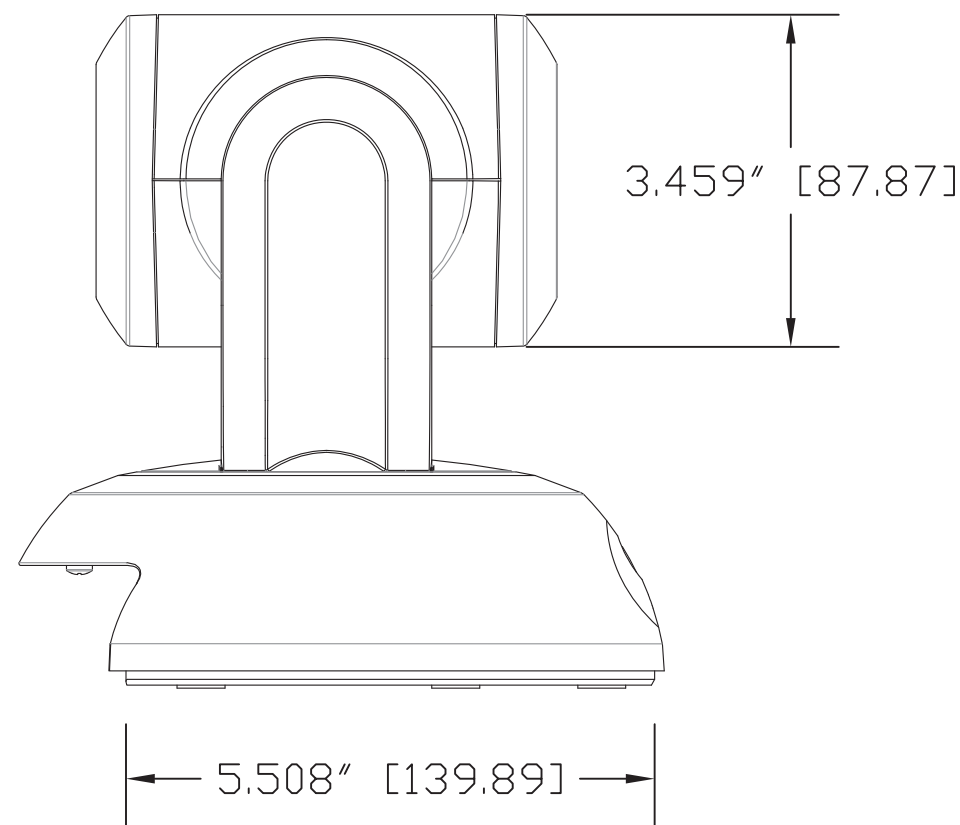

205 Westwood Ave, Long Branch, NJ 07740
 Phone: 866-94 BOARDS (26273) / (732)-222-1511
 Fax: (732)-222-7088 | E-mail: sales@touchboards.com

TOP VIEW

SIDE VIEW 1

FRONT VIEW

4.800\"/>

REAR VIEW

BOTTOM VIEW

GENERAL NOTES:
 DIMENSIONS ARE IN INCHES (mm) UNLESS OTHERWISE NOTED.
 DO NOT DISTRIBUTE WITHOUT EXPRESS WRITTEN PERMISSION
 OF VADDIO. DUE TO OUR CONTINUING EFFORTS TO ENHANCE
 OUR PRODUCTS, WE RESERVE THE RIGHT TO CHANGE
 SPECIFICATIONS WITHOUT PRIOR NOTICE OR OBLIGATION.

RoboSHOT Conference HD PTZ Camera			
Camera PN: 998-9900-000			
Cat-5 Type Connectivity - Requires System with Quick-Connect Interface			
DRAWN RAR/WLF	CHECKED	APPROVED RAR	DATE 10/06/2014 SD: 68228.9
THIS DRAWING, INCLUDING ALL SUBJECT MATTERS INDICATED THEREON OR DERIVED THEREFROM, HERETOFORE, COMPRISES PROPRIETARY INFORMATION AND IS THE EXPRESS PROPERTY OF VADDIO. All Rights Reserved - Copyright 2014			
MATERIALS Various	SCALE 1:2	DRAWING No. 9900-000	REV Rev A
COMMENTS Photon Particle Catalyst (PPC) - NOT INCLUDED	SIZE C		