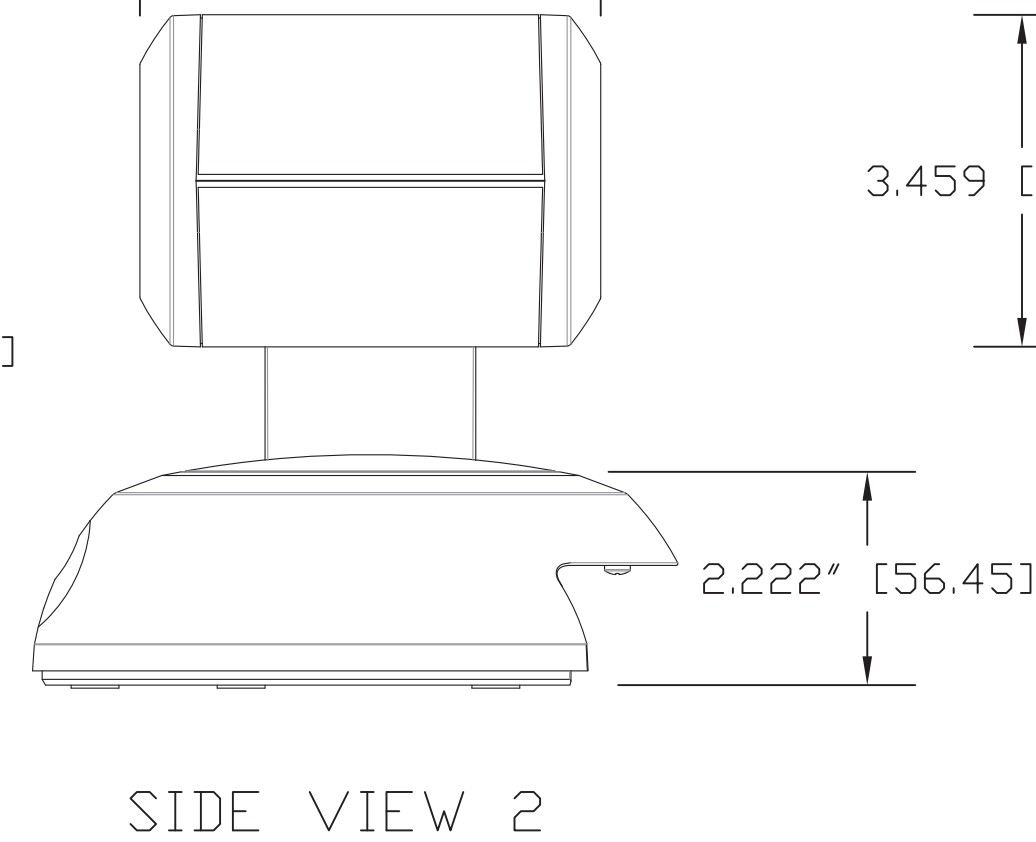

205 Westwood Ave, Long Branch, NJ 07740
 Phone: 866-94 BOARDS (26273) / (732)-222-1511
 Fax: (732)-222-7088 | E-mail: sales@touchboards.com

TOP VIEW

SIDE VIEW 1

FRONT VIEW

4.800\"/>

REAR VIEW

BOTTOM VIEW

GENERAL NOTES:
 DIMENSIONS ARE IN INCHES (mm) UNLESS OTHERWISE NOTED.
 DO NOT DISTRIBUTE WITHOUT EXPRESS WRITTEN PERMISSION
 OF VADDIO. DUE TO OUR CONTINUING EFFORTS TO ENHANCE
 OUR PRODUCTS, WE RESERVE THE RIGHT TO CHANGE
 SPECIFICATIONS WITHOUT PRIOR NOTICE OR OBLIGATION.

RoboSHOT Conference HD PTZ Camera			
Camera PN: 998-9900-000			
Cat-5 Type Connectivity - Requires System with Quick-Connect Interface			
DRAWN RAR/WLF	CHECKED	APPROVED RAR	DATE 10/06/2014 SD: 68228.9
THIS DRAWING, INCLUDING ALL SUBJECT MATTERS INDICATED THEREON OR DERIVED THEREFROM, HERETOFORE, COMPRISES PROPRIETARY INFORMATION AND IS THE EXPRESS PROPERTY OF VADDIO. All Rights Reserved - Copyright 2014			
MATERIALS Various	SCALE 1:2	DRAWING No. 9900-000	REV Rev A
COMMENTS Photon Particle Catalyst (PPC) - NOT INCLUDED	SIZE C		