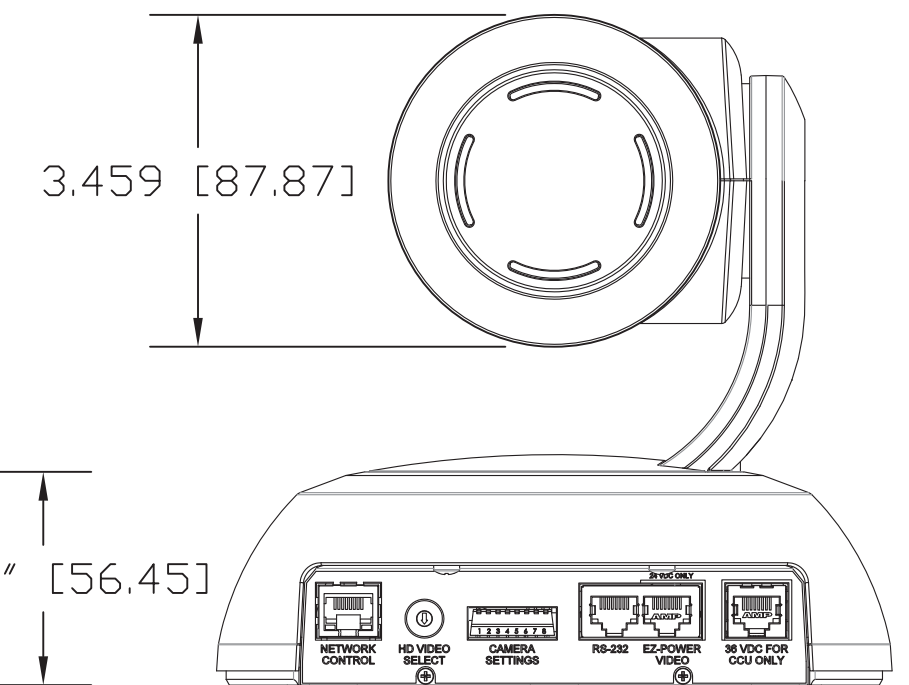

205 Westwood Ave, Long Branch, NJ 07740
 Phone: 866-94 BOARDS (26273) / (732)-222-1511
 Fax: (732)-222-7088 | E-mail: sales@touchboards.com

TOP VIEW

SIDE VIEW 1

FRONT VIEW

4.800\"/>

REAR VIEW

BOTTOM VIEW

GENERAL NOTES:
 DIMENSIONS ARE IN INCHES (mm) UNLESS OTHERWISE NOTED.
 DO NOT DISTRIBUTE WITHOUT EXPRESS WRITTEN PERMISSION
 OF VADDIO. DUE TO OUR CONTINUING EFFORTS TO ENHANCE
 OUR PRODUCTS, WE RESERVE THE RIGHT TO CHANGE
 SPECIFICATIONS WITHOUT PRIOR NOTICE OR OBLIGATION.

RoboSHOT Conference HD PTZ Camera			
Camera PN: 998-9900-000			
Cat-5 Type Connectivity - Requires System with Quick-Connect Interface			
DRAWN RAR/WLF	CHECKED	APPROVED RAR	DATE 10/06/2014 SD: 68228.9
THIS DRAWING, INCLUDING ALL SUBJECT MATTERS INDICATED THEREON OR DERIVED THEREFROM, HERETOFORE, COMPRISES PROPRIETARY INFORMATION AND IS THE EXPRESS PROPERTY OF VADDIO. All Rights Reserved - Copyright 2014			
MATERIALS Various	SCALE 1:2	DRAWING No. 9900-000	REV Rev A
COMMENTS Photon Particle Catalyst (PPC) - NOT INCLUDED	SIZE C		