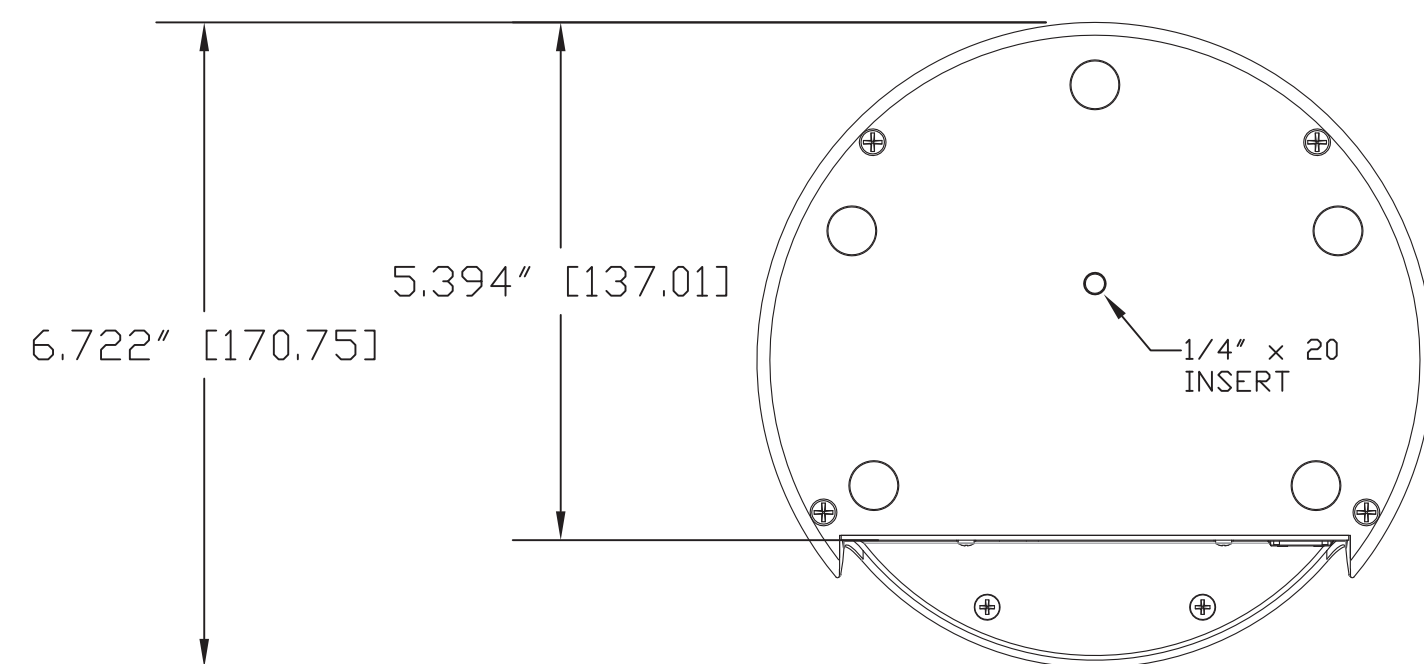

205 Westwood Ave, Long Branch, NJ 07740
 Phone: 866-94 BOARDS (26273) / (732)-222-1511
 Fax: (732)-222-7088 | E-mail: sales@touchboards.com

TOP VIEW

SIDE VIEW 1

FRONT VIEW

4.800\"/>

REAR VIEW

BOTTOM VIEW

GENERAL NOTES:
 DIMENSIONS ARE IN INCHES (mm) UNLESS OTHERWISE NOTED.
 DO NOT DISTRIBUTE WITHOUT EXPRESS WRITTEN PERMISSION
 OF VADDIO. DUE TO OUR CONTINUING EFFORTS TO ENHANCE
 OUR PRODUCTS, WE RESERVE THE RIGHT TO CHANGE
 SPECIFICATIONS WITHOUT PRIOR NOTICE OR OBLIGATION.

RoboSHOT Conference HD PTZ Camera			
Camera PN: 998-9900-000			
Cat-5 Type Connectivity - Requires System with Quick-Connect Interface			
DRAWN RAR/WLF	CHECKED	APPROVED RAR	DATE 10/06/2014 SD: 68228.9
THIS DRAWING, INCLUDING ALL SUBJECT MATTERS INDICATED THEREON OR DERIVED THEREFROM, HERETOFORE, COMPRISES PROPRIETARY INFORMATION AND IS THE EXPRESS PROPERTY OF VADDIO. All Rights Reserved - Copyright 2014			
MATERIALS Various	SCALE 1:2	DRAWING No. 9900-000	REV Rev A
COMMENTS Photon Particle Catalyst (PPC) - NOT INCLUDED	SIZE C		