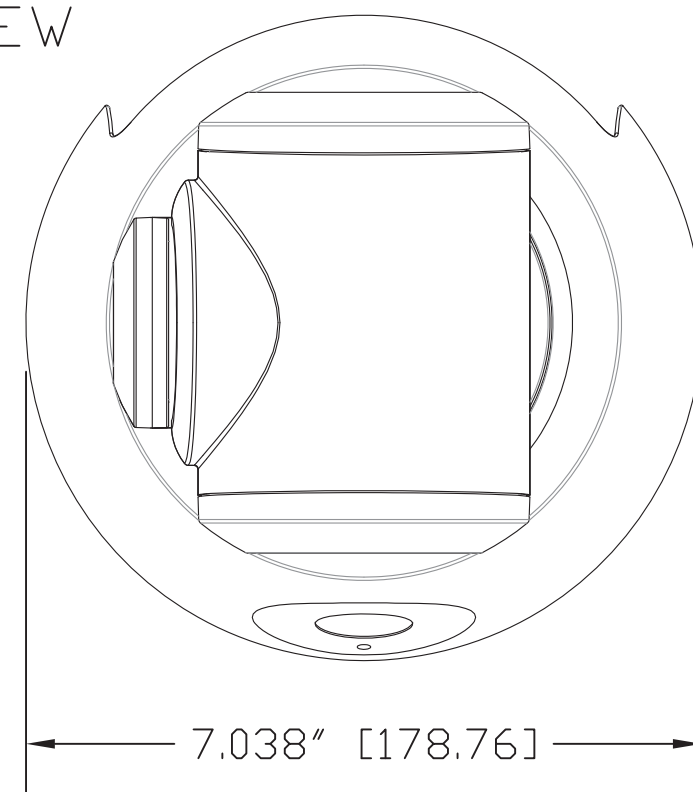

205 Westwood Ave, Long Branch, NJ 07740
 Phone: 866-94 BOARDS (26273) / (732)-222-1511
 Fax: (732)-222-7088 | E-mail: sales@touchboards.com

TOP VIEW

SIDE VIEW 1

FRONT VIEW

4.800\"/>

REAR VIEW

BOTTOM VIEW

GENERAL NOTES:
 DIMENSIONS ARE IN INCHES (mm) UNLESS OTHERWISE NOTED.
 DO NOT DISTRIBUTE WITHOUT EXPRESS WRITTEN PERMISSION
 OF VADDIO. DUE TO OUR CONTINUING EFFORTS TO ENHANCE
 OUR PRODUCTS, WE RESERVE THE RIGHT TO CHANGE
 SPECIFICATIONS WITHOUT PRIOR NOTICE OR OBLIGATION.

RoboSHOT Conference HD PTZ Camera			
Camera PN: 998-9900-000			
Cat-5 Type Connectivity - Requires System with Quick-Connect Interface			
DRAWN RAR/WLF	CHECKED	APPROVED RAR	DATE 10/06/2014 SD: 68228.9
THIS DRAWING, INCLUDING ALL SUBJECT MATTERS INDICATED THEREON OR DERIVED THEREFROM, HERETOFORE, COMPRISES PROPRIETARY INFORMATION AND IS THE EXPRESS PROPERTY OF VADDIO. All Rights Reserved - Copyright 2014			
MATERIALS Various	SCALE 1:2	DRAWING No. 9900-000	REV Rev A
COMMENTS Photon Particle Catalyst (PPC) - NOT INCLUDED	SIZE C		