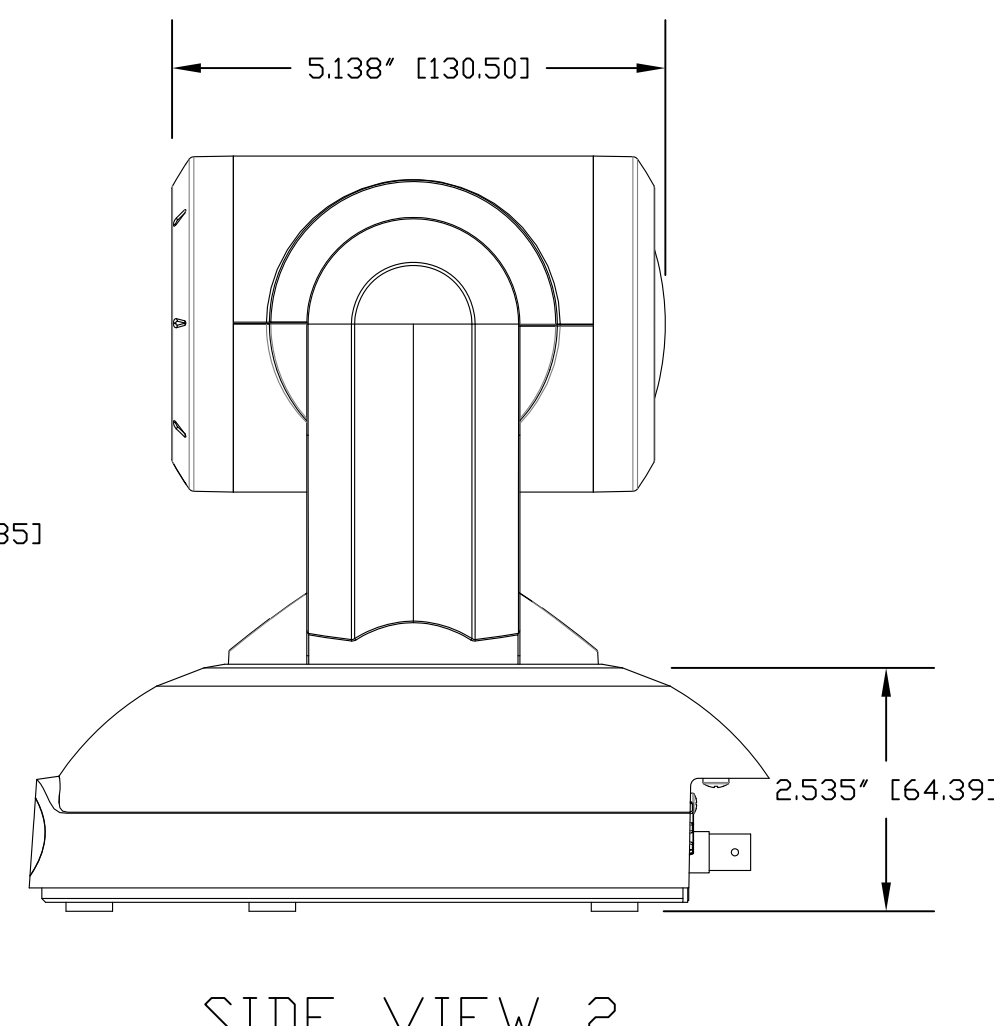

TOP VIEW

ISO VIEW

SIDE VIEW 1

FRONT VIEW

SIDE VIEW 2

REAR VIEW

SIDE VIEW 2

BOTTOM VIEW

vaddio

GENERAL NOTES:
DIMENSIONS ARE IN INCHES [mm] UNLESS OTHERWISE NOTED.
DO NOT DISTRIBUTE WITHOUT EXPRESS WRITTEN PERMISSION
OF VADDIO. DUE TO OUR CONTINUING EFFORTS TO ENHANCE
OUR PRODUCTS, WE RESERVE THE RIGHT TO CHANGE
SPECIFICATIONS WITHOUT PRIOR NOTICE OR OBLIGATION.

RoboSHOT 20 UHD

Camera PN: 998-9950-000
UHD Camera with HDBaseT, HDMI, HDSDI and IP Streaming (H.264 - RTSP Format)

| | | | |
|------------------|---------|-----------------|-----------------------------------|
| DRAWN RAR/WLF | CHECKED | APPROVED RAR | DATE 07/12/2016 SD: 69995.6 |
|------------------|---------|-----------------|-----------------------------------|