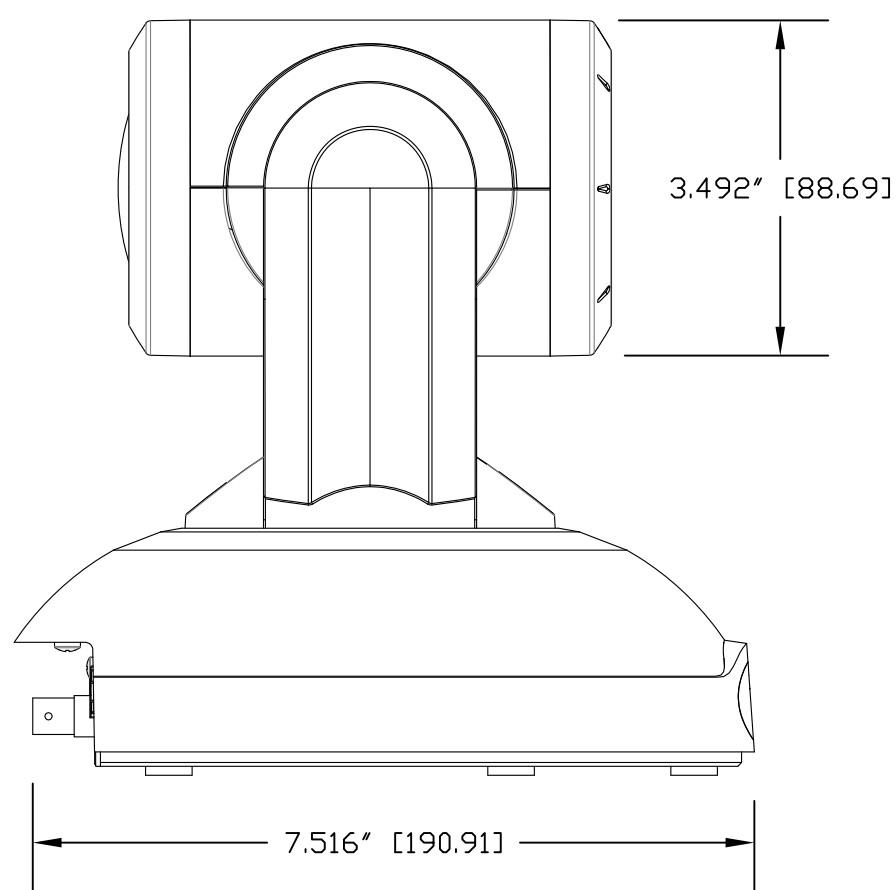

TOP VIEW

ISO VIEW

SIDE VIEW 1

FRONT VIEW

SIDE VIEW 2

REAR VIEW

SIDE VIEW 2

BOTTOM VIEW

vaddio

GENERAL NOTES:
DIMENSIONS ARE IN INCHES [mm] UNLESS OTHERWISE NOTED.
DO NOT DISTRIBUTE WITHOUT EXPRESS WRITTEN PERMISSION
OF VADDIO. DUE TO OUR CONTINUING EFFORTS TO ENHANCE
OUR PRODUCTS, WE RESERVE THE RIGHT TO CHANGE
SPECIFICATIONS WITHOUT PRIOR NOTICE OR OBLIGATION.

RoboSHOT 20 UHD

Camera PN: 998-9950-000
UHD Camera with HDBaseT, HDMI, HDSDI and IP Streaming (H.264 - RTSP Format)

| | | | |
|------------------|---------|-----------------|-----------------------------------|
| DRAWN RAR/WLF | CHECKED | APPROVED RAR | DATE 07/12/2016 SD: 69995.6 |
|------------------|---------|-----------------|-----------------------------------|