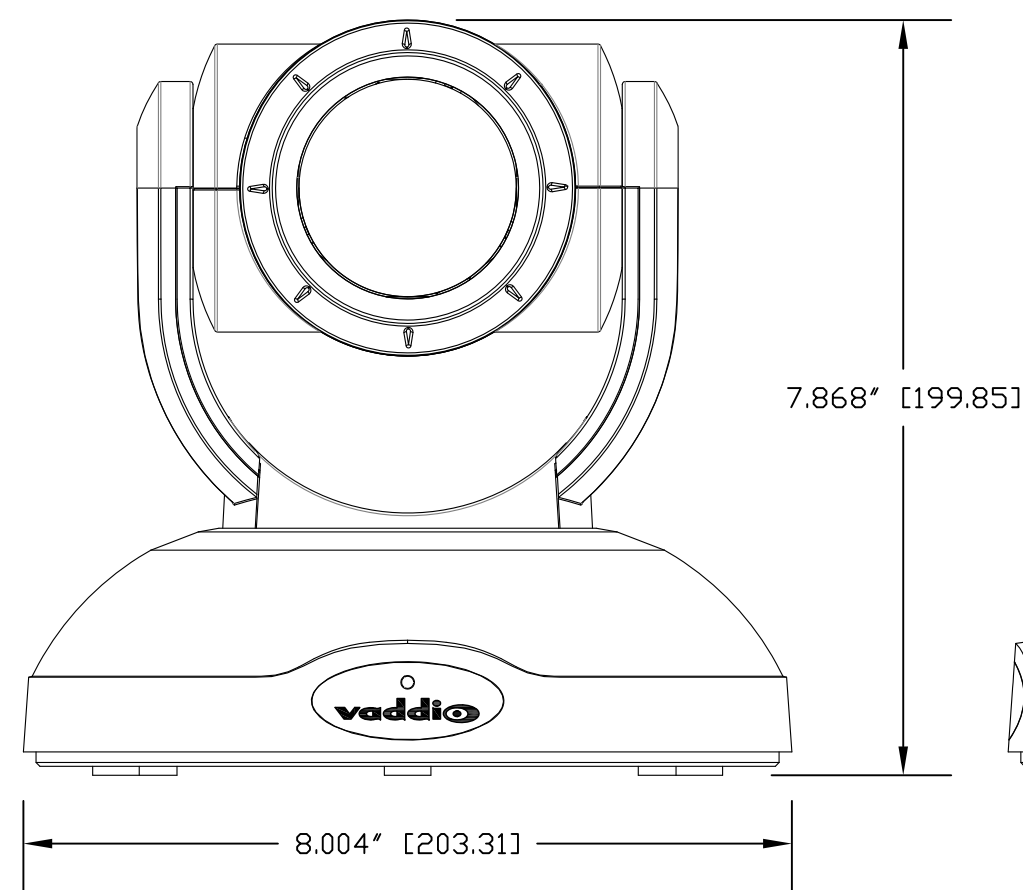

TOP VIEW

ISO VIEW

SIDE VIEW 1

FRONT VIEW

SIDE VIEW 2

REAR VIEW

SIDE VIEW 2

BOTTOM VIEW

vaddio

GENERAL NOTES:
DIMENSIONS ARE IN INCHES [mm] UNLESS OTHERWISE NOTED.
DO NOT DISTRIBUTE WITHOUT EXPRESS WRITTEN PERMISSION
OF VADDIO. DUE TO OUR CONTINUING EFFORTS TO ENHANCE
OUR PRODUCTS, WE RESERVE THE RIGHT TO CHANGE
SPECIFICATIONS WITHOUT PRIOR NOTICE OR OBLIGATION.

RoboSHOT 20 UHD

Camera PN: 998-9950-000
UHD Camera with HDBaseT, HDMI, HDSDI and IP Streaming (H.264 - RTSP Format)

| | | | |
|------------------|---------|-----------------|-----------------------------------|
| DRAWN RAR/WLF | CHECKED | APPROVED RAR | DATE 07/12/2016 SD: 69995.6 |
|------------------|---------|-----------------|-----------------------------------|