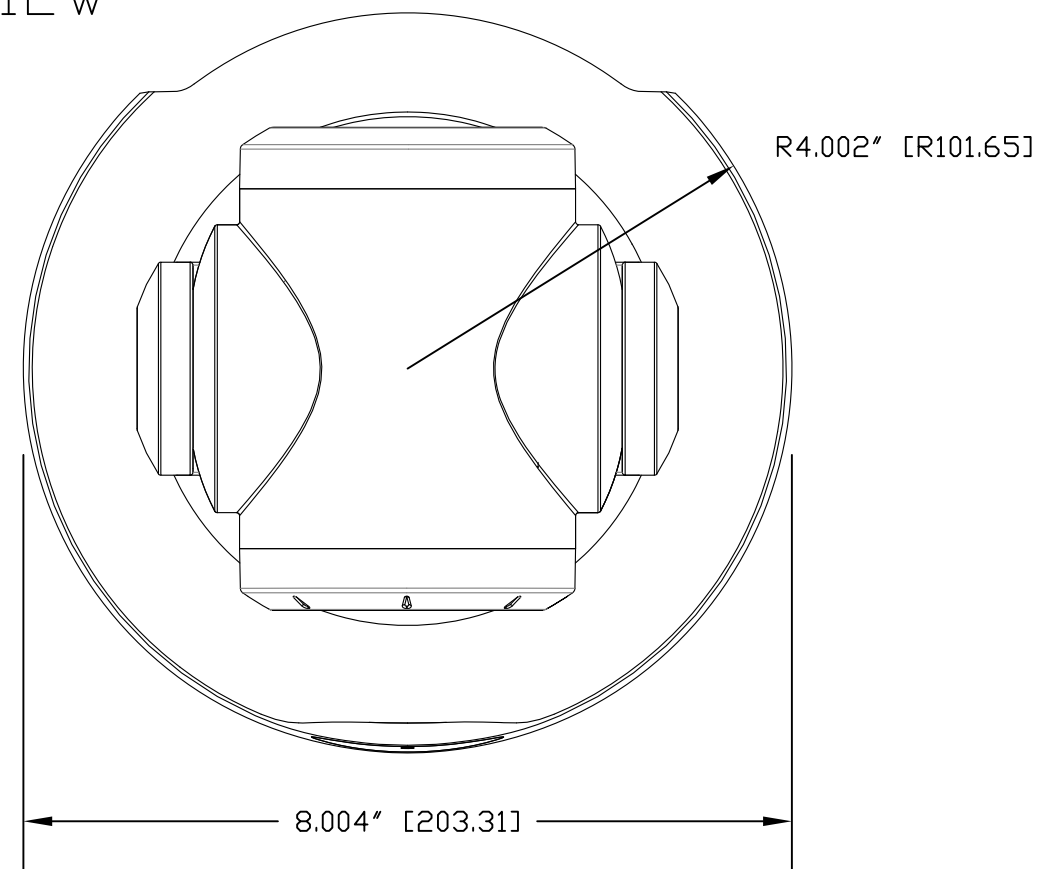

TOP VIEW

ISO VIEW

SIDE VIEW 1

FRONT VIEW

SIDE VIEW 2

REAR VIEW

SIDE VIEW 2

BOTTOM VIEW

vaddio

GENERAL NOTES:
DIMENSIONS ARE IN INCHES [mm] UNLESS OTHERWISE NOTED.
DO NOT DISTRIBUTE WITHOUT EXPRESS WRITTEN PERMISSION
OF VADDIO. DUE TO OUR CONTINUING EFFORTS TO ENHANCE
OUR PRODUCTS, WE RESERVE THE RIGHT TO CHANGE
SPECIFICATIONS WITHOUT PRIOR NOTICE OR OBLIGATION.