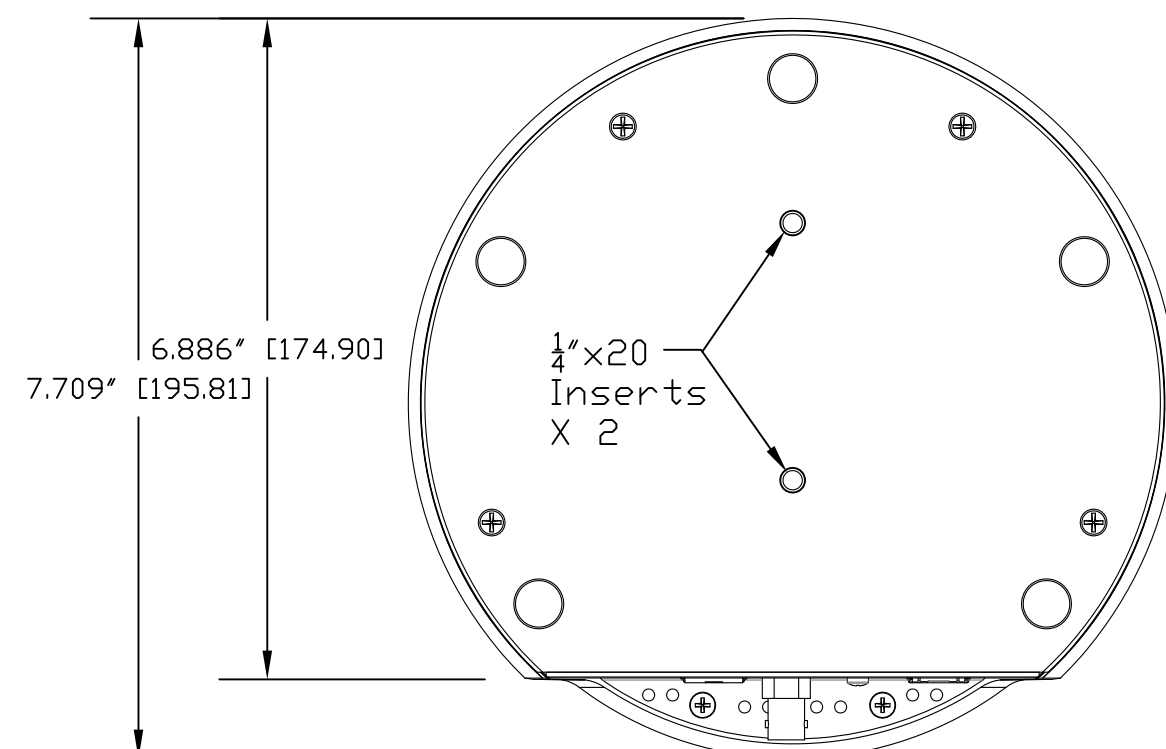

TOP VIEW

ISO VIEW

SIDE VIEW 1

FRONT VIEW

SIDE VIEW 2

REAR VIEW

SIDE VIEW 2

BOTTOM VIEW

vaddio

GENERAL NOTES:
DIMENSIONS ARE IN INCHES [mm] UNLESS OTHERWISE NOTED.
DO NOT DISTRIBUTE WITHOUT EXPRESS WRITTEN PERMISSION
OF VADDIO. DUE TO OUR CONTINUING EFFORTS TO ENHANCE
OUR PRODUCTS, WE RESERVE THE RIGHT TO CHANGE
SPECIFICATIONS WITHOUT PRIOR NOTICE OR OBLIGATION.

| | | | |
|---|--------------|-------------------------|--------------|
| MATERIALS Various | SCALE 1:2 | DRAWING No. 9950-000 | REV Rev A |
| COMMENTS Photonic Particle Catalyst - Not Included | SIZE C | | |