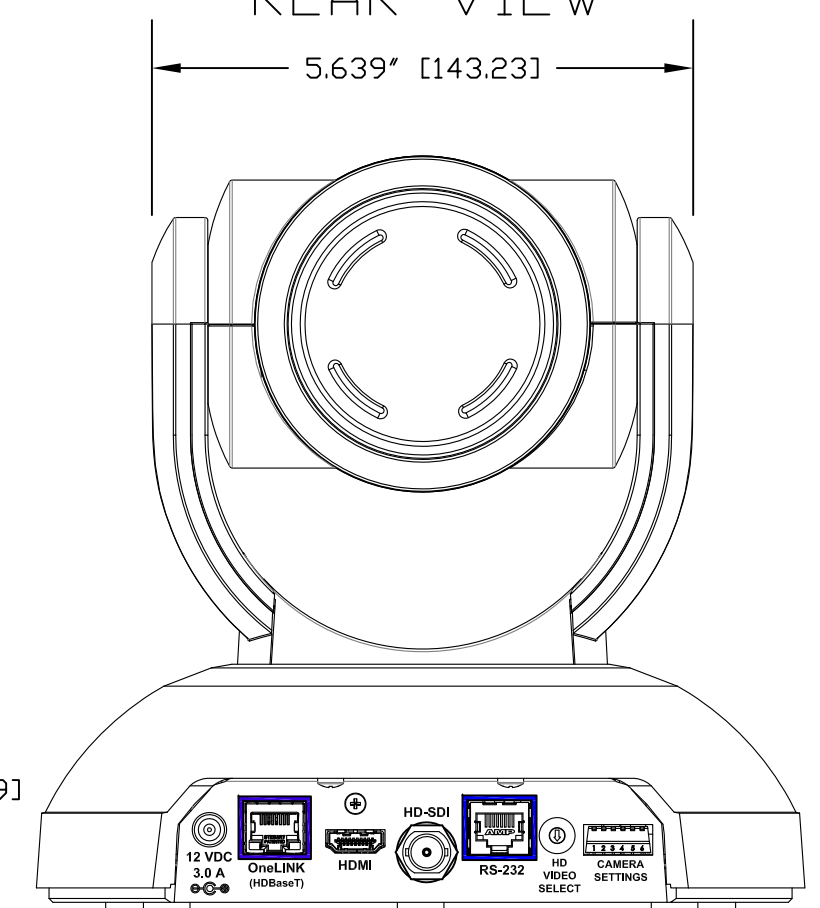

TOP VIEW

ISO VIEW

SIDE VIEW 1

FRONT VIEW

SIDE VIEW 2

REAR VIEW

SIDE VIEW 2

BOTTOM VIEW

vaddio

GENERAL NOTES:
DIMENSIONS ARE IN INCHES [mm] UNLESS OTHERWISE NOTED.
DO NOT DISTRIBUTE WITHOUT EXPRESS WRITTEN PERMISSION
OF VADDIO. DUE TO OUR CONTINUING EFFORTS TO ENHANCE
OUR PRODUCTS, WE RESERVE THE RIGHT TO CHANGE
SPECIFICATIONS WITHOUT PRIOR NOTICE OR OBLIGATION.

RoboSHOT 20 UHD

Camera PN: 998-9950-000
UHD Camera with HDBaseT, HDMI, HDSDI and IP Streaming (H.264 - RTSP Format)

| | | | |
|------------------|---------|-----------------|-----------------------------------|
| DRAWN RAR/WLF | CHECKED | APPROVED RAR | DATE 07/12/2016 SD: 69995.6 |
|------------------|---------|-----------------|-----------------------------------|