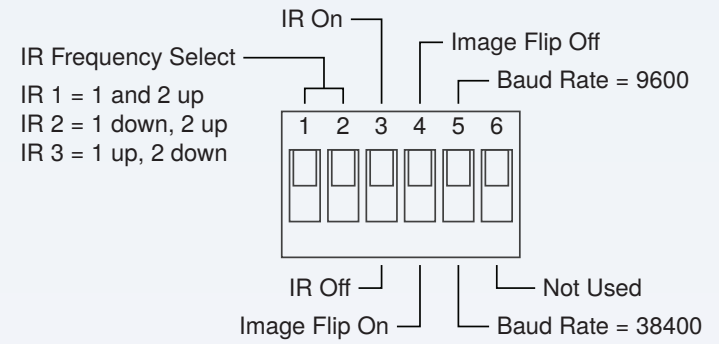

RoboSHOT 20 UHD

999-9950-000 North America (silver/black)
 999-9950-001 International (silver/black)
 999-9950-000W North America (white)
 999-9950-001W International (white)

North America

International

12 VDC 3.0 A OneLINK (HDBaseT) HDMI HD-SDI RS-232 HD VIDEO SELECT CAMERA SETTINGS

All UP = Default All DOWN = Restore Factory Settings on Power-Up

205 Westwood Ave, Long Branch, NJ 07740
 Phone: 866-94 BOARDS (26273) / (732)-222-1511
 Fax: (732)-222-7088 | E-mail: sales@touchboards.com