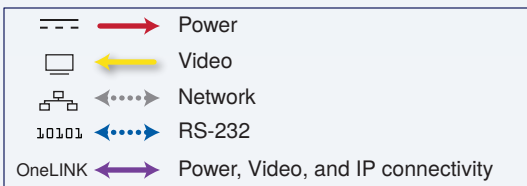

© 2016 Vaddio. All rights reserved.

Vaddio™, RoboSHOT™, PCC Premier™, and OneLINK™ are trademarks of Vaddio.

Visit us at support.vaddio.com for firmware updates and complete product information - specifications, drawings, manuals, technical support information, and more.