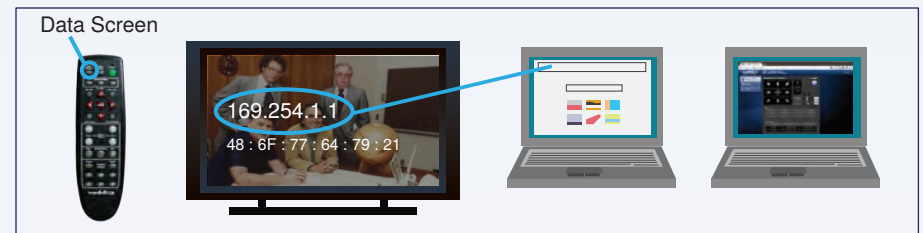

© 2016 Vaddio. All rights reserved.

Vaddio™, RoboSHOT™, PCC Premier™, and OneLINK™ are trademarks of Vaddio.

Visit us at support.vaddio.com for firmware updates and complete product information - specifications, drawings, manuals, technical support information, and more.