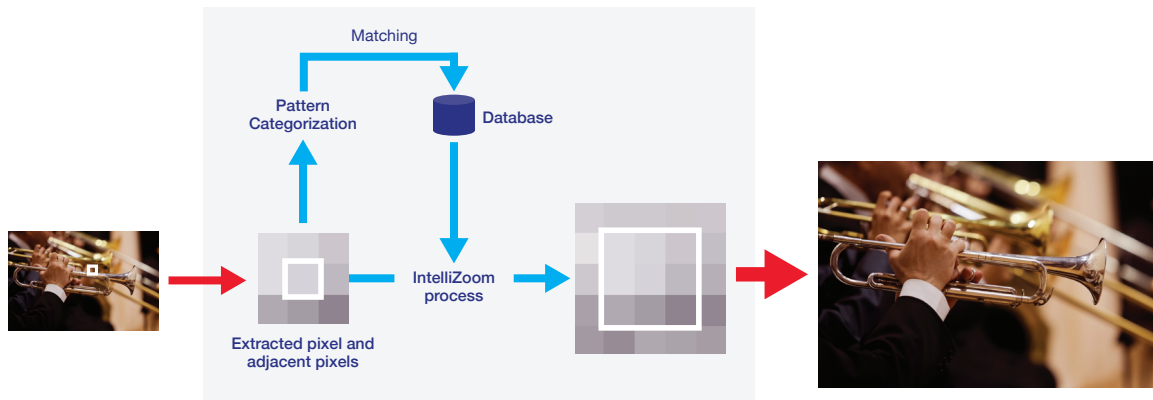

RoboSHOT 40 UHD

Broadcast-Quality PTZ Camera

Superior Broadcast Quality Images at an Exceptional Price

RoboSHOT® 40 UHD is an outstanding broadcast-quality PTZ camera with 40x zoom, genlock capabilities, silky-smooth motor movement and outstanding image quality – all at a surprisingly competitive price for the entry-level broadcast PTZ camera market.

Whether it's a television show, sporting event, government meeting or wedding ceremony, RoboSHOT 40 UHD promises truly brilliant 4K video footage for broadcasting, streaming and recording.

Advanced Features with 4K Image Quality

Genlock

Designed with a genlock external sync port, the RoboSHOT 40 UHD camera provides accurate synchronization in multi-camera broadcast environments. The camera also offers phase compensation to fine-tune and adjust the genlock signal.

IntelliZoom™ Image Processing

In addition to an incredible 30x zoom with 4K resolution at 30fps, you can achieve full high definition 40x zoom with 1080p/60fps performance with the latest advancements in intelligent zooming technology. Most digital zooms use electronic cropping to get closer to the subject, resulting in fuzzy images. The RoboSHOT 40 UHD camera's powerful processor compares patterns found in adjacent pixels and creates new pixels to match selected patterns, resulting in more realistic, higher-quality images.