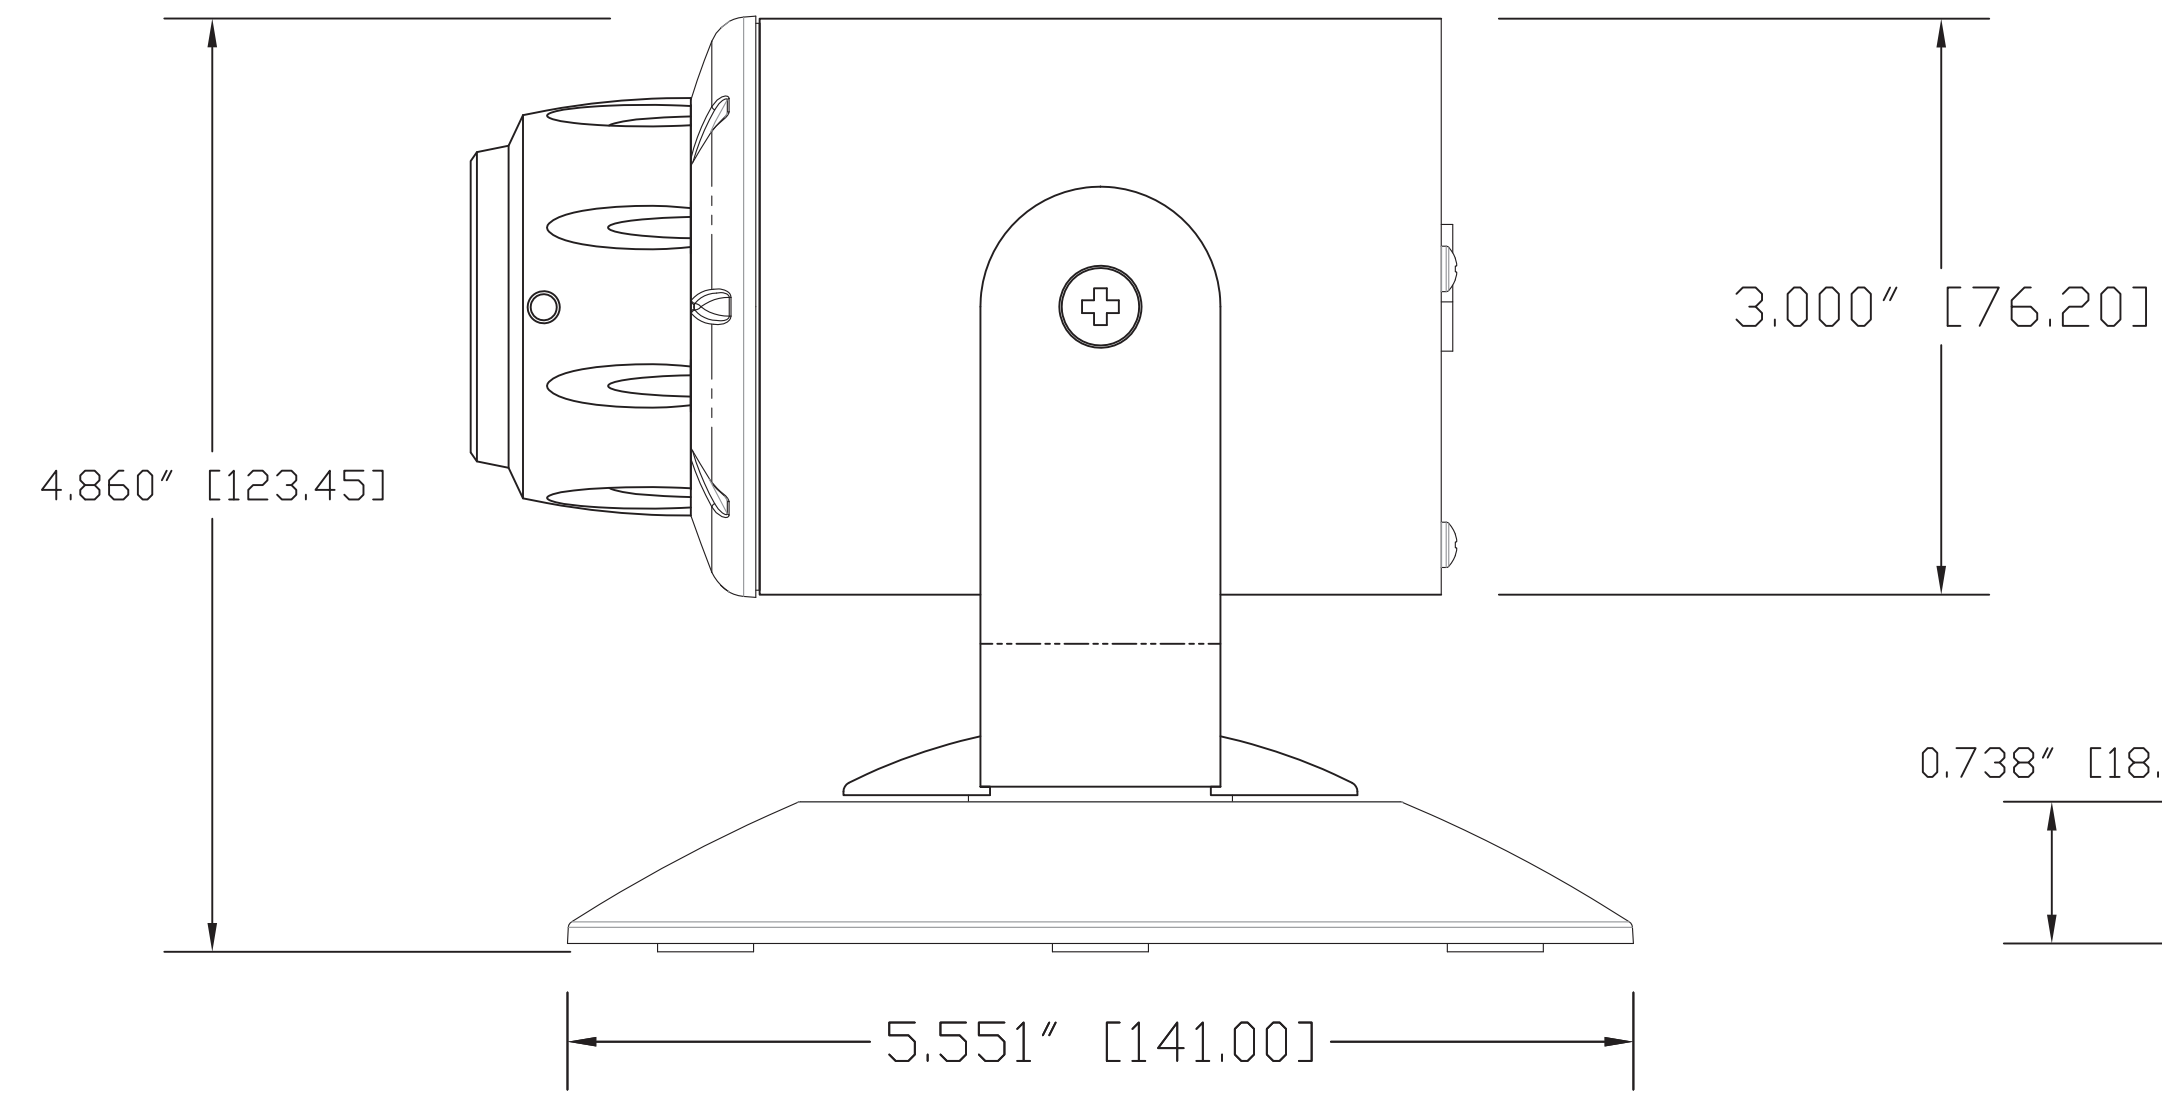

Touchboards

205 Westwood Ave, Long Branch, NJ 07740
Phone: 866-94 BOARDS (26273) / (732)-222-1511
Fax: (732)-222-7088 | E-mail: sales@touchboards.com

SIDE VIEW

Really Cool Logo (RCL)

REAR VIEW

vaddio

WideSHOT HD PN: 998-6910-000

Manual PTZ Camera

DRAWN	CHECKED	APPROVED	DATE
RAR/WLF		RAR	02/06/2014

THIS DRAWING, INCLUDING ALL SUBJECT MATTERS INDICATED THEREON OR DERIVED THEREFROM, COMPRISES PROPRIETARY INFORMATION AND IS THE EXPRESS PROPERTY OF VADDIO. All Rights Reserved - Copyright 2008

MATERIALS	Aluminum, CRS 305 (12 GA) BLACK POWDERCOAT - C241-BK-109	SCALE	1:1	DRAWING No.	REV
COMMENTS	Surface Polarizing Catalyst (SPC) - NOT INCLUDED	SIZE	D	6919-Z	A