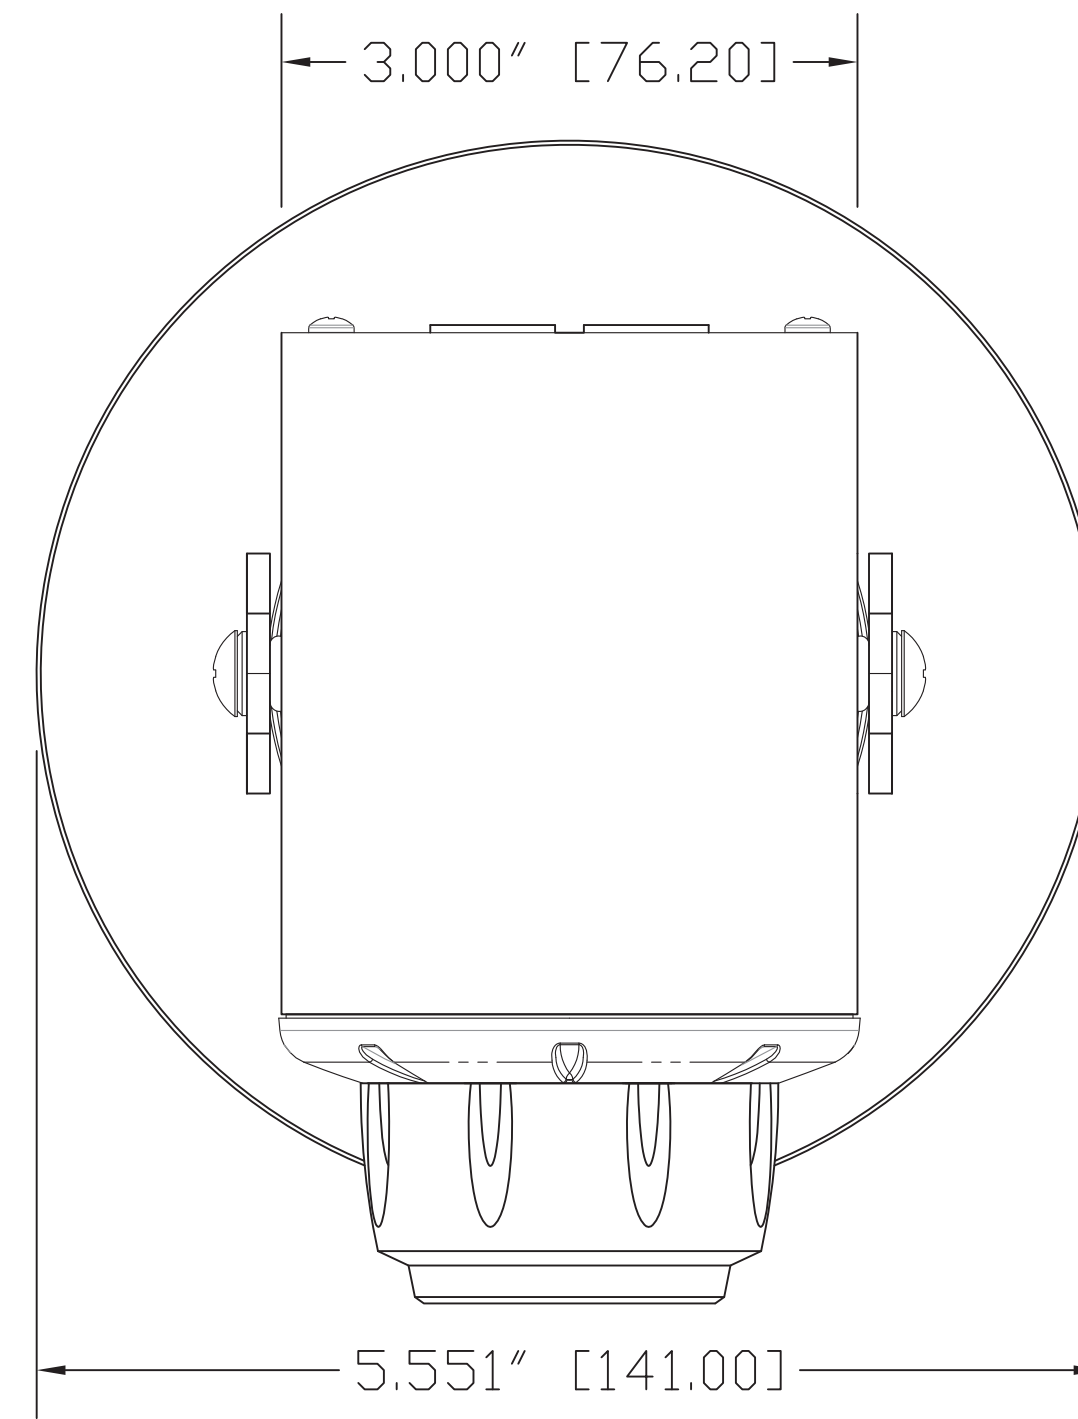

Touchboards

205 Westwood Ave, Long Branch, NJ 07740
Phone: 866-94 BOARDS (26273) / (732)-222-1511
Fax: (732)-222-7088 | E-mail: sales@touchboards.com

TOP VIEW