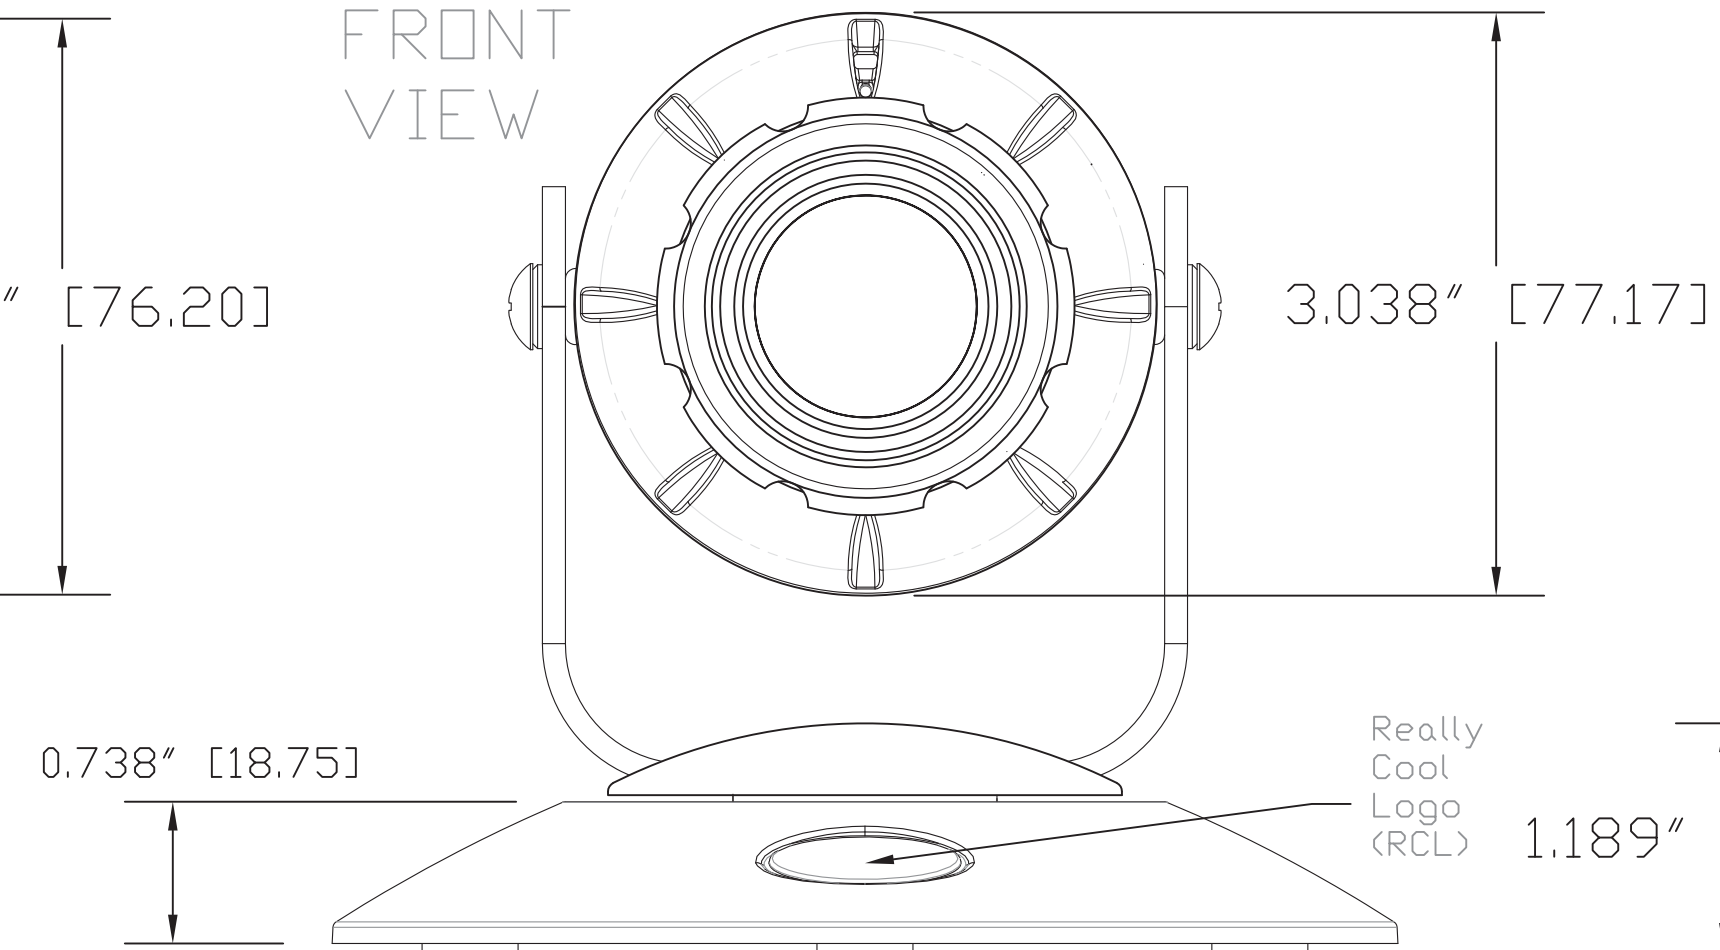

FRONT VIEW

Really Cool Logo (RCL)