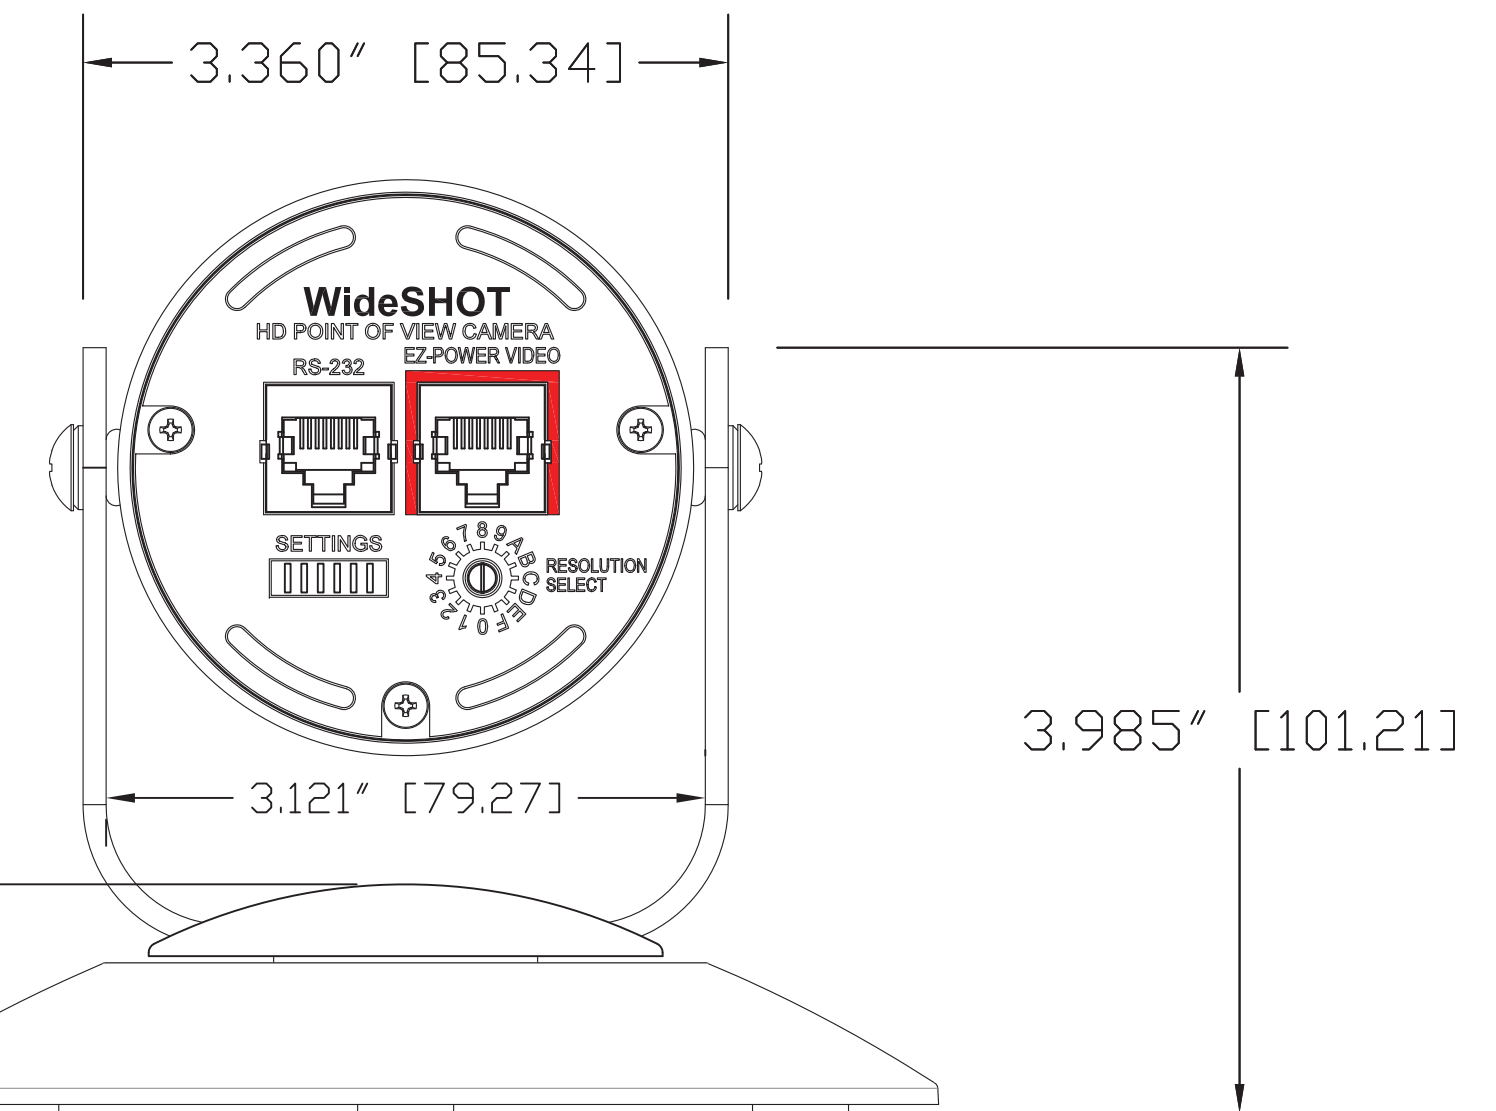

Touchboards

205 Westwood Ave, Long Branch, NJ 07740
Phone: 866-94 BOARDS (26273) / (732)-222-1511
Fax: (732)-222-7088 | E-mail: sales@touchboards.com

Really Cool Logo (RCL)

REAR VIEW

vaddio

WideSHOT HD PN: 998-6910-000

Manual PTZ Camera

DRAWN	CHECKED	APPROVED	DATE
RAR/WLF		RAR	02/06/2014

THIS DRAWING, INCLUDING ALL SUBJECT MATTERS INDICATED THEREON OR DERIVED THEREFROM, COMPRISES PROPRIETARY INFORMATION AND IS THE EXPRESS PROPERTY OF VADDIO. All Rights Reserved - Copyright 2008

MATERIALS	Aluminum, CRS 305 (12 GA) BLACK POWDERCOAT - C241-BK-109	SCALE	1:1	DRAWING No.	REV
COMMENTS	Surface Polarizing Catalyst (SPC) - NOT INCLUDED	SIZE	D	6919-Z	A