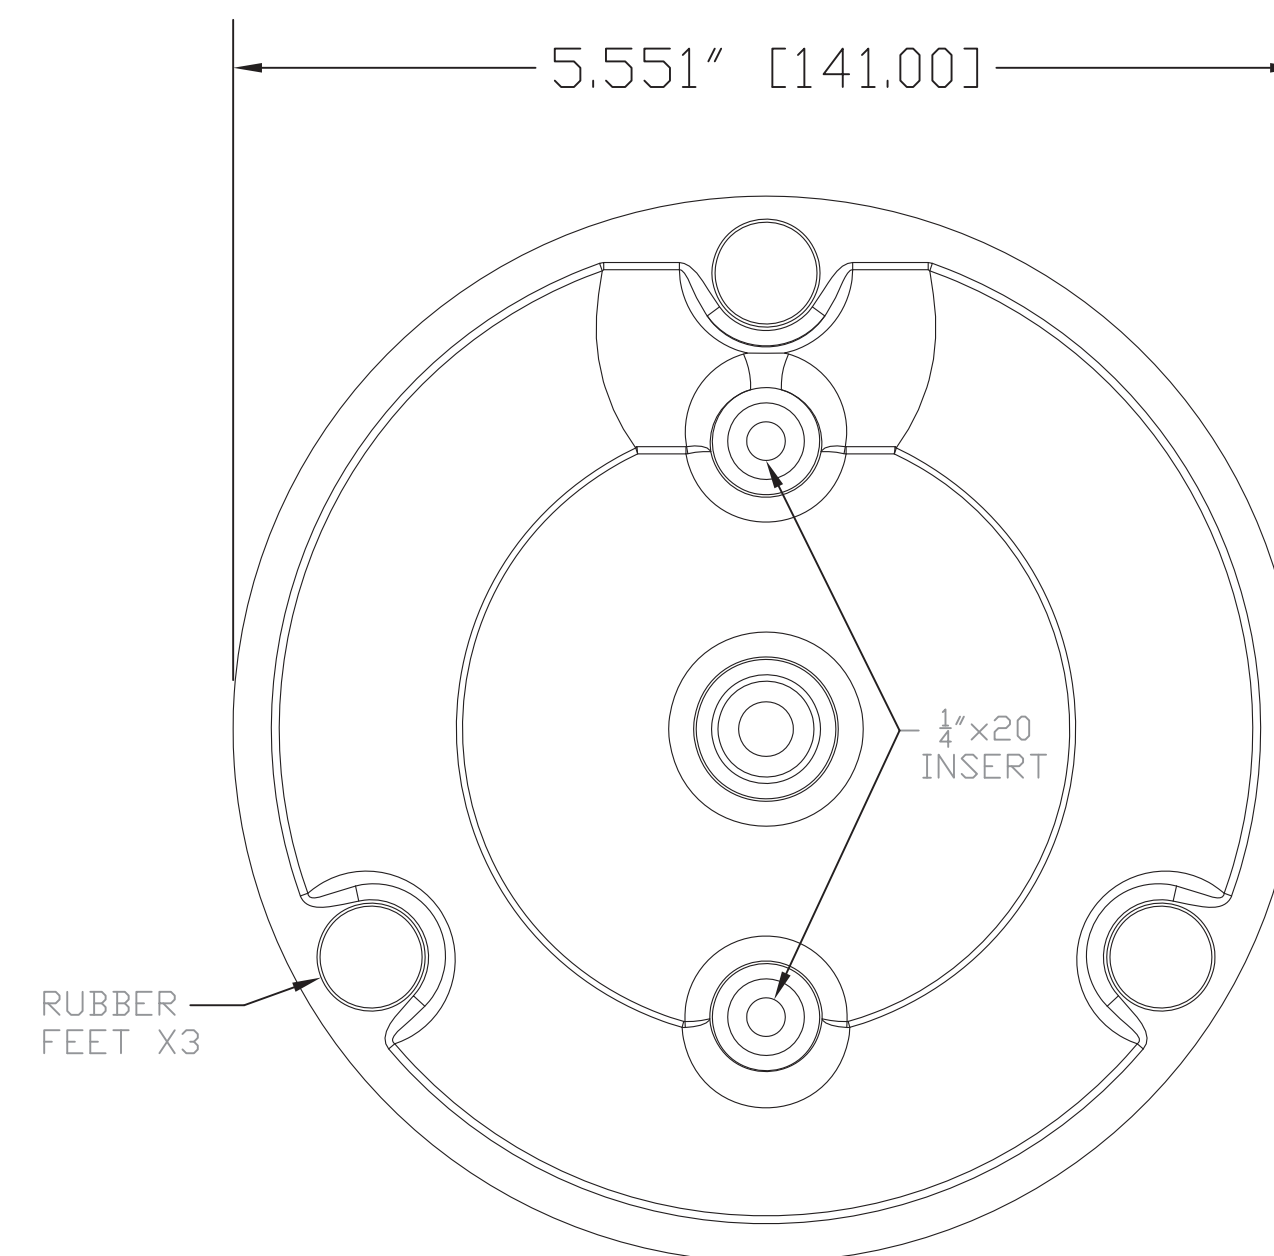

REAR VIEW

BOTTOM VIEW