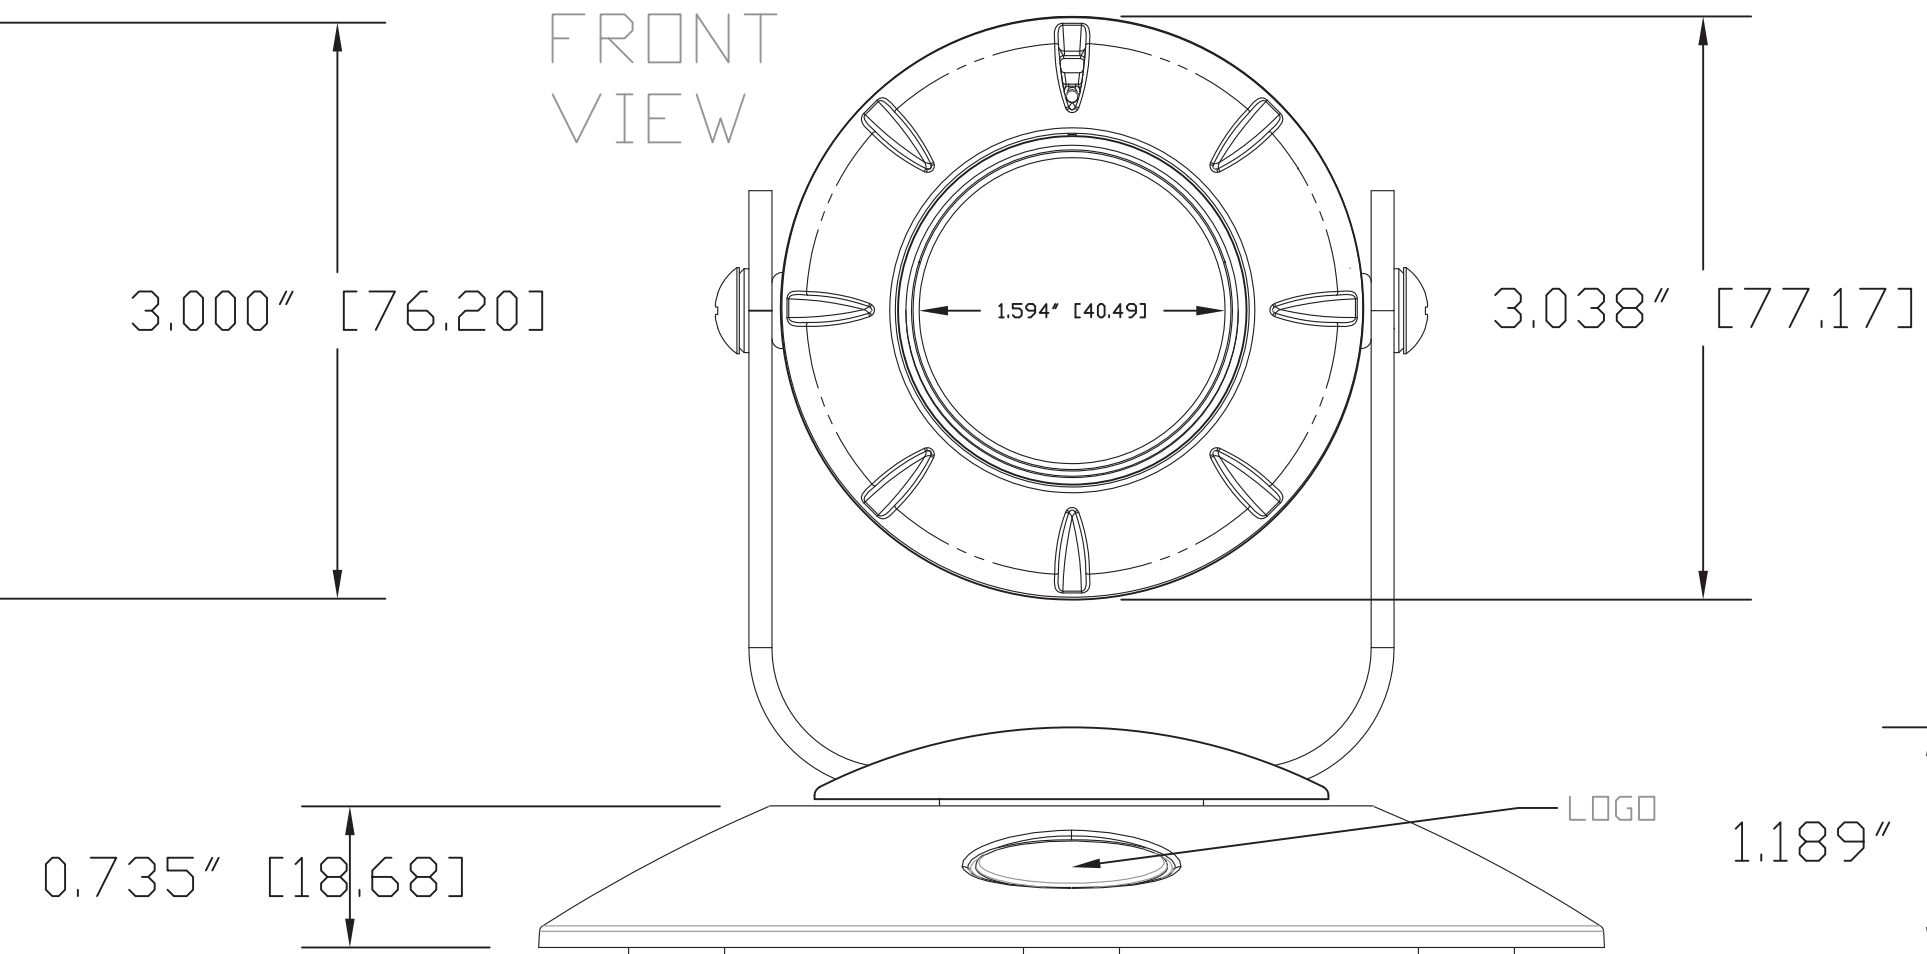

Touchboards

205 Westwood Ave, Long Branch, NJ 07740
 Phone: 866-94 BOARDS (26273) / (732)-222-1511
 Fax: (732)-222-7088 | E-mail: sales@touchboards.com

TOP VIEW

ISO VIEW
 (NO SCALE)

SIDE VIEW

FRONT VIEW

REAR VIEW

BOTTOM VIEW

vaddio		GENERAL NOTES: DIMENSIONS ARE IN INCHES (mm) UNLESS OTHERWISE NOTED. DO NOT DISTRIBUTE WITHOUT EXPRESS WRITTEN PERMISSION OF VADDIO. DUE TO OUR CONTINUING EFFORTS TO ENHANCE OUR PRODUCTS, WE RESERVE THE RIGHT TO CHANGE SPECIFICATIONS WITHOUT PRIOR NOTICE OR OBLIGATION.	
ZoomSHOT HD		PN: 998-6919-000	
Point of View Camera with 19X Power Zoom			
DRAWN WLF/RAR	CHECKED	APPROVED RAR	DATE 08/08/2013
THIS DRAWING, INCLUDING ALL SUBJECT MATTERS INDICATED THEREON OR DERIVED THEREFROM, COMPRISES PROPRIETARY INFORMATION AND IS THE EXPRESS PROPERTY OF VADDIO. All Rights Reserved - Copyright 2008			
MATERIALS CRS SHT, .105 (12 GA) BLACK POWDERCOAT - PCC# 806-394	SCALE 1:1	DRAWING No. 6919-000	REV A
COMMENTS Surface Polarizing Catalyst (SPC) - NOT INCLUDED	SIZE D		