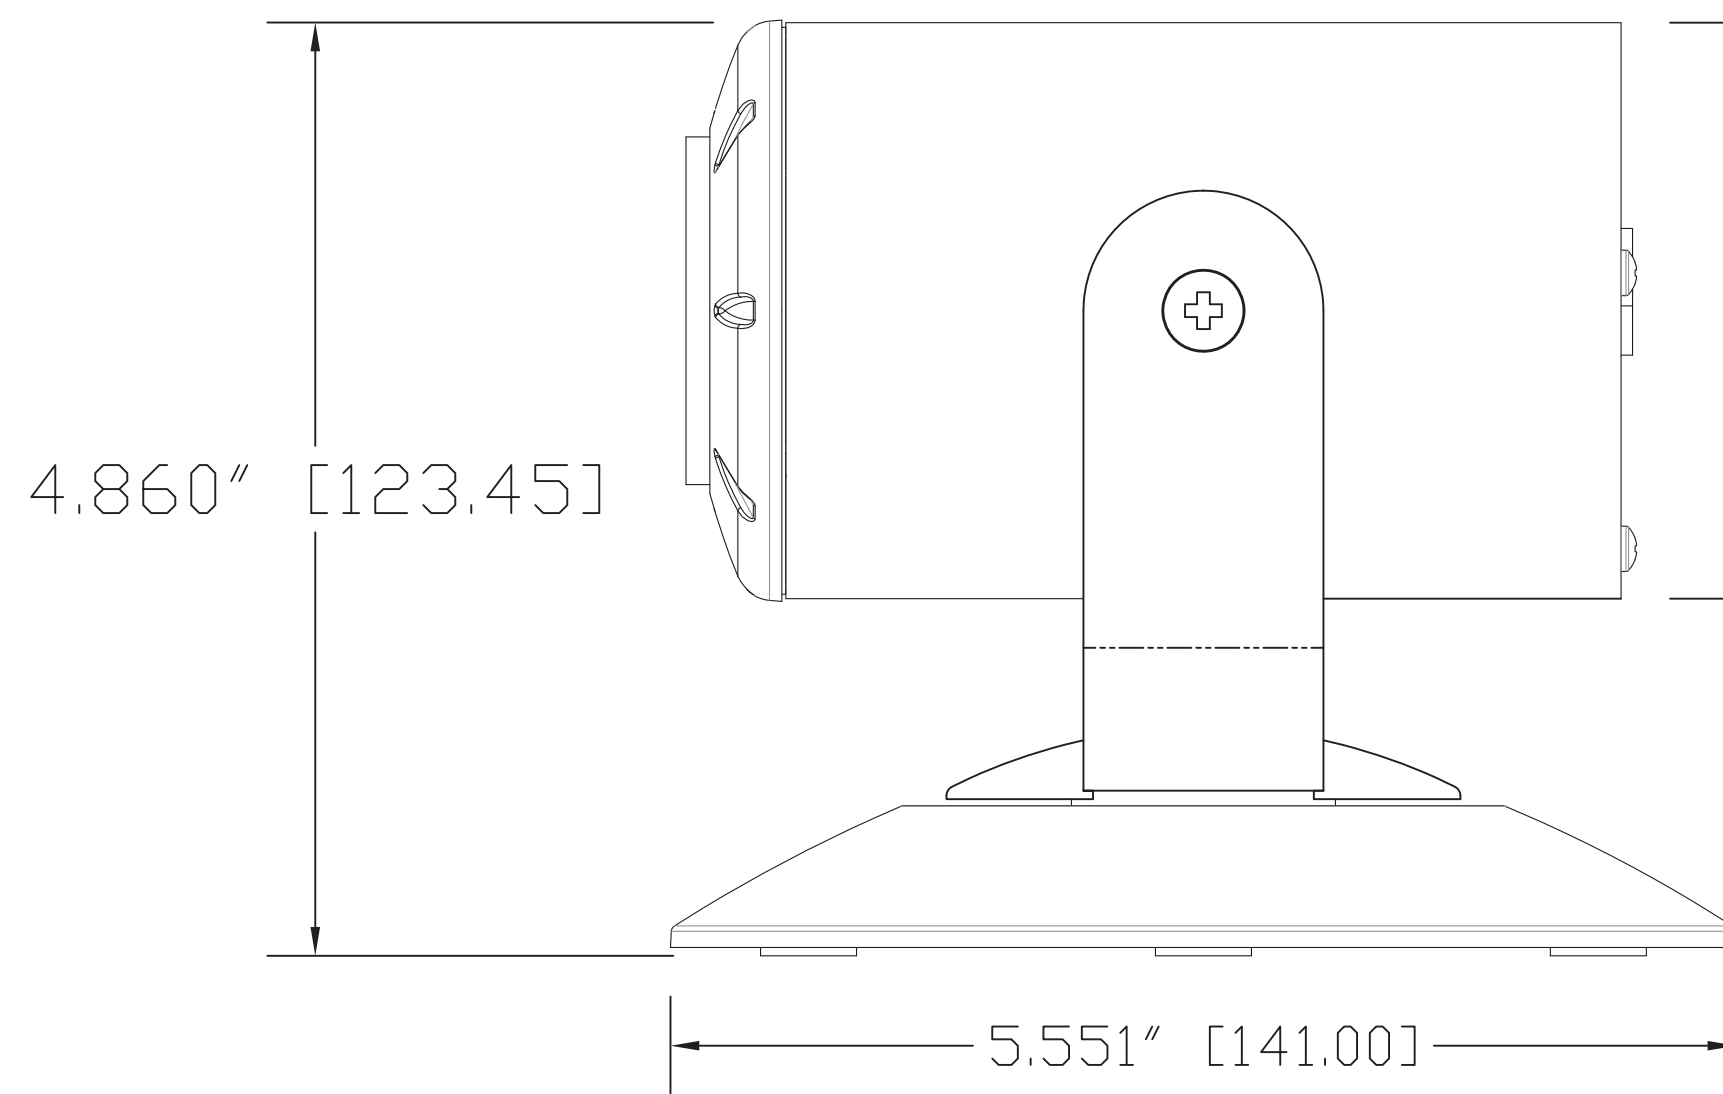

Touchboards

205 Westwood Ave, Long Branch, NJ 07740
 Phone: 866-94 BOARDS (26273) / (732)-222-1511
 Fax: (732)-222-7088 | E-mail: sales@touchboards.com

TOP VIEW

ISO VIEW
 (NO SCALE)

SIDE VIEW

FRONT VIEW

REAR VIEW

BOTTOM VIEW

vaddio		GENERAL NOTES: DIMENSIONS ARE IN INCHES (mm) UNLESS OTHERWISE NOTED. DO NOT DISTRIBUTE WITHOUT EXPRESS WRITTEN PERMISSION OF VADDIO. DUE TO OUR CONTINUING EFFORTS TO ENHANCE OUR PRODUCTS, WE RESERVE THE RIGHT TO CHANGE SPECIFICATIONS WITHOUT PRIOR NOTICE OR OBLIGATION.	
ZoomSHOT HD		PN: 998-6919-000	
Point of View Camera with 19X Power Zoom			
DRAWN WLF/RAR	CHECKED	APPROVED RAR	DATE 08/08/2013
THIS DRAWING, INCLUDING ALL SUBJECT MATTERS INDICATED THEREON OR DERIVED THEREFROM, COMPRISES PROPRIETARY INFORMATION AND IS THE EXPRESS PROPERTY OF VADDIO. All Rights Reserved - Copyright 2008			
MATERIALS CRS SHT, .105 (12 GA) BLACK POWDERCOAT - PCC# 806-394	SCALE 1:1	DRAWING No. 6919-000	REV A
COMMENTS Surface Polarizing Catalyst (SPC) - NOT INCLUDED	SIZE D		