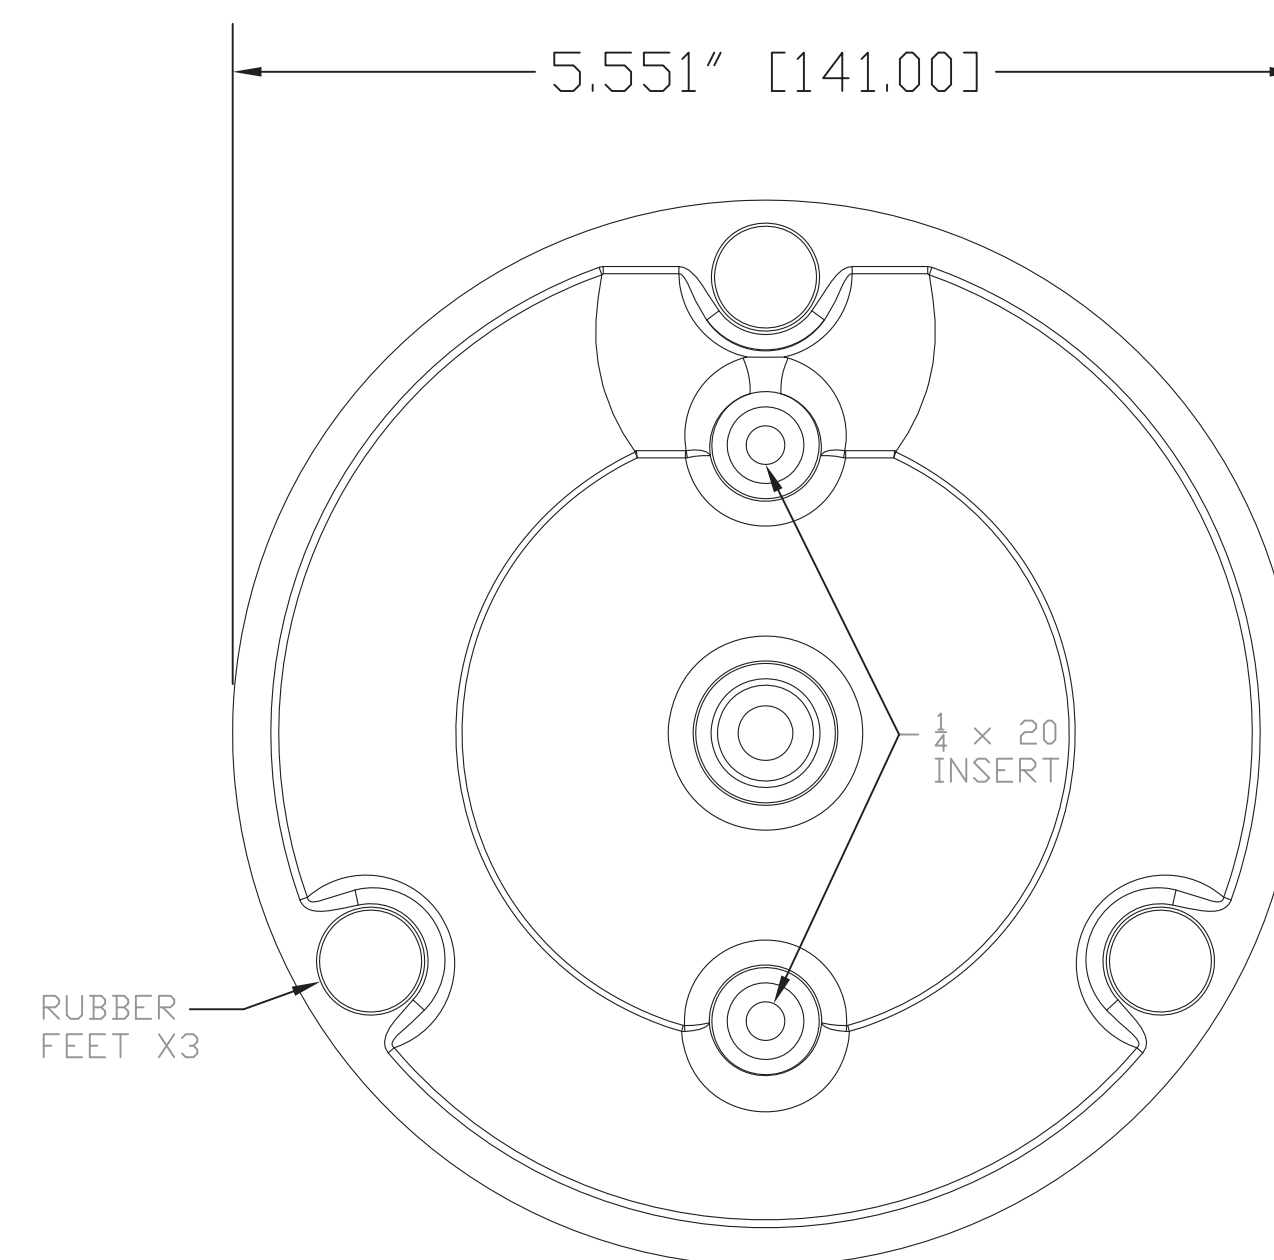

Touchboards

205 Westwood Ave, Long Branch, NJ 07740
 Phone: 866-94 BOARDS (26273) / (732)-222-1511
 Fax: (732)-222-7088 | E-mail: sales@touchboards.com

TOP VIEW

ISO VIEW
 (NO SCALE)

SIDE VIEW

FRONT VIEW

REAR VIEW

BOTTOM VIEW

vaddio		GENERAL NOTES: DIMENSIONS ARE IN INCHES (mm) UNLESS OTHERWISE NOTED. DO NOT DISTRIBUTE WITHOUT EXPRESS WRITTEN PERMISSION OF VADDIO. DUE TO OUR CONTINUING EFFORTS TO ENHANCE OUR PRODUCTS, WE RESERVE THE RIGHT TO CHANGE SPECIFICATIONS WITHOUT PRIOR NOTICE OR OBLIGATION.	
ZoomSHOT HD		PN: 998-6919-000	
Point of View Camera with 19X Power Zoom			
DRAWN WLF/RAR	CHECKED	APPROVED RAR	DATE 08/08/2013
THIS DRAWING, INCLUDING ALL SUBJECT MATTERS INDICATED THEREON OR DERIVED THEREFROM, COMPRISES PROPRIETARY INFORMATION AND IS THE EXPRESS PROPERTY OF VADDIO. All Rights Reserved - Copyright 2008			
MATERIALS CRS SHT, .105 (12 GA) BLACK POWDERCOAT - PCC# 806-394	SCALE 1:1	DRAWING No. 6919-000	REV A
COMMENTS Surface Polarizing Catalyst (SPC) - NOT INCLUDED	SIZE D		