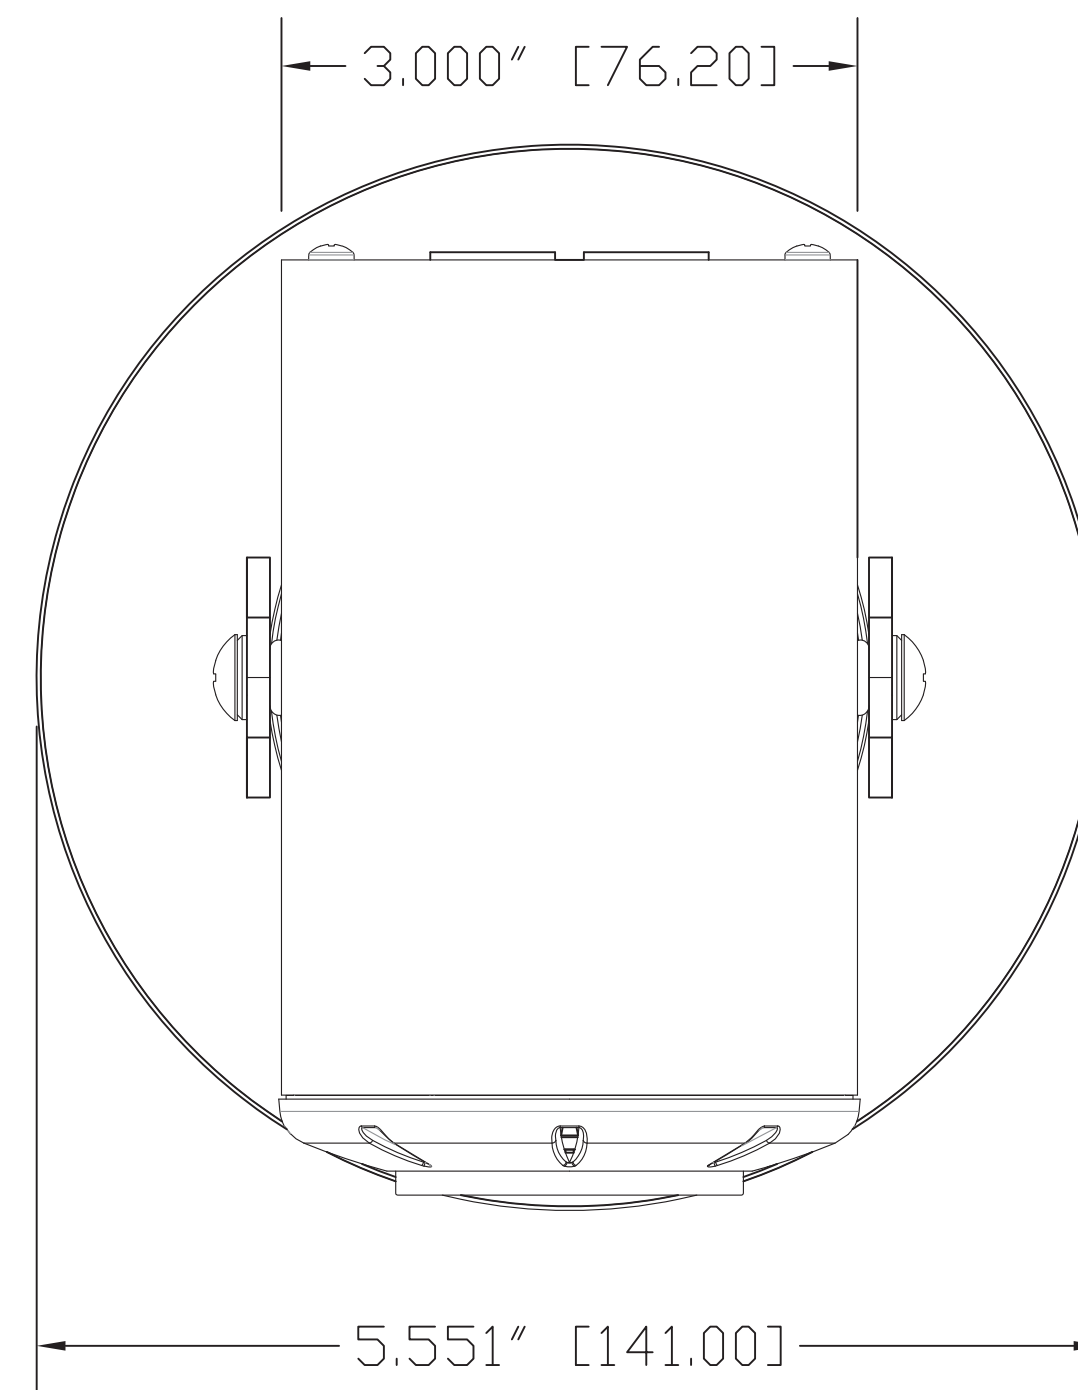

Touchboards

205 Westwood Ave, Long Branch, NJ 07740
 Phone: 866-94 BOARDS (26273) / (732)-222-1511
 Fax: (732)-222-7088 | E-mail: sales@touchboards.com

TOP VIEW

ISO VIEW
 (NO SCALE)

SIDE VIEW

FRONT VIEW

REAR VIEW

BOTTOM VIEW

vaddio		GENERAL NOTES: DIMENSIONS ARE IN INCHES (mm) UNLESS OTHERWISE NOTED. DO NOT DISTRIBUTE WITHOUT EXPRESS WRITTEN PERMISSION OF VADDIO. DUE TO OUR CONTINUING EFFORTS TO ENHANCE OUR PRODUCTS, WE RESERVE THE RIGHT TO CHANGE SPECIFICATIONS WITHOUT PRIOR NOTICE OR OBLIGATION.	
ZoomSHOT HD		PN: 998-6919-000	
Point of View Camera with 19X Power Zoom			
DRAWN WLF/RAR	CHECKED	APPROVED RAR	DATE 08/08/2013
THIS DRAWING, INCLUDING ALL SUBJECT MATTERS INDICATED THEREON OR DERIVED THEREFROM, COMPRISES PROPRIETARY INFORMATION AND IS THE EXPRESS PROPERTY OF VADDIO. All Rights Reserved - Copyright 2008			
MATERIALS CRS SHT, .105 (12 GA) BLACK POWDERCOAT - PCC# 806-394	SCALE 1:1	DRAWING No. 6919-000	REV A
COMMENTS Surface Polarizing Catalyst (SPC) - NOT INCLUDED	SIZE D		