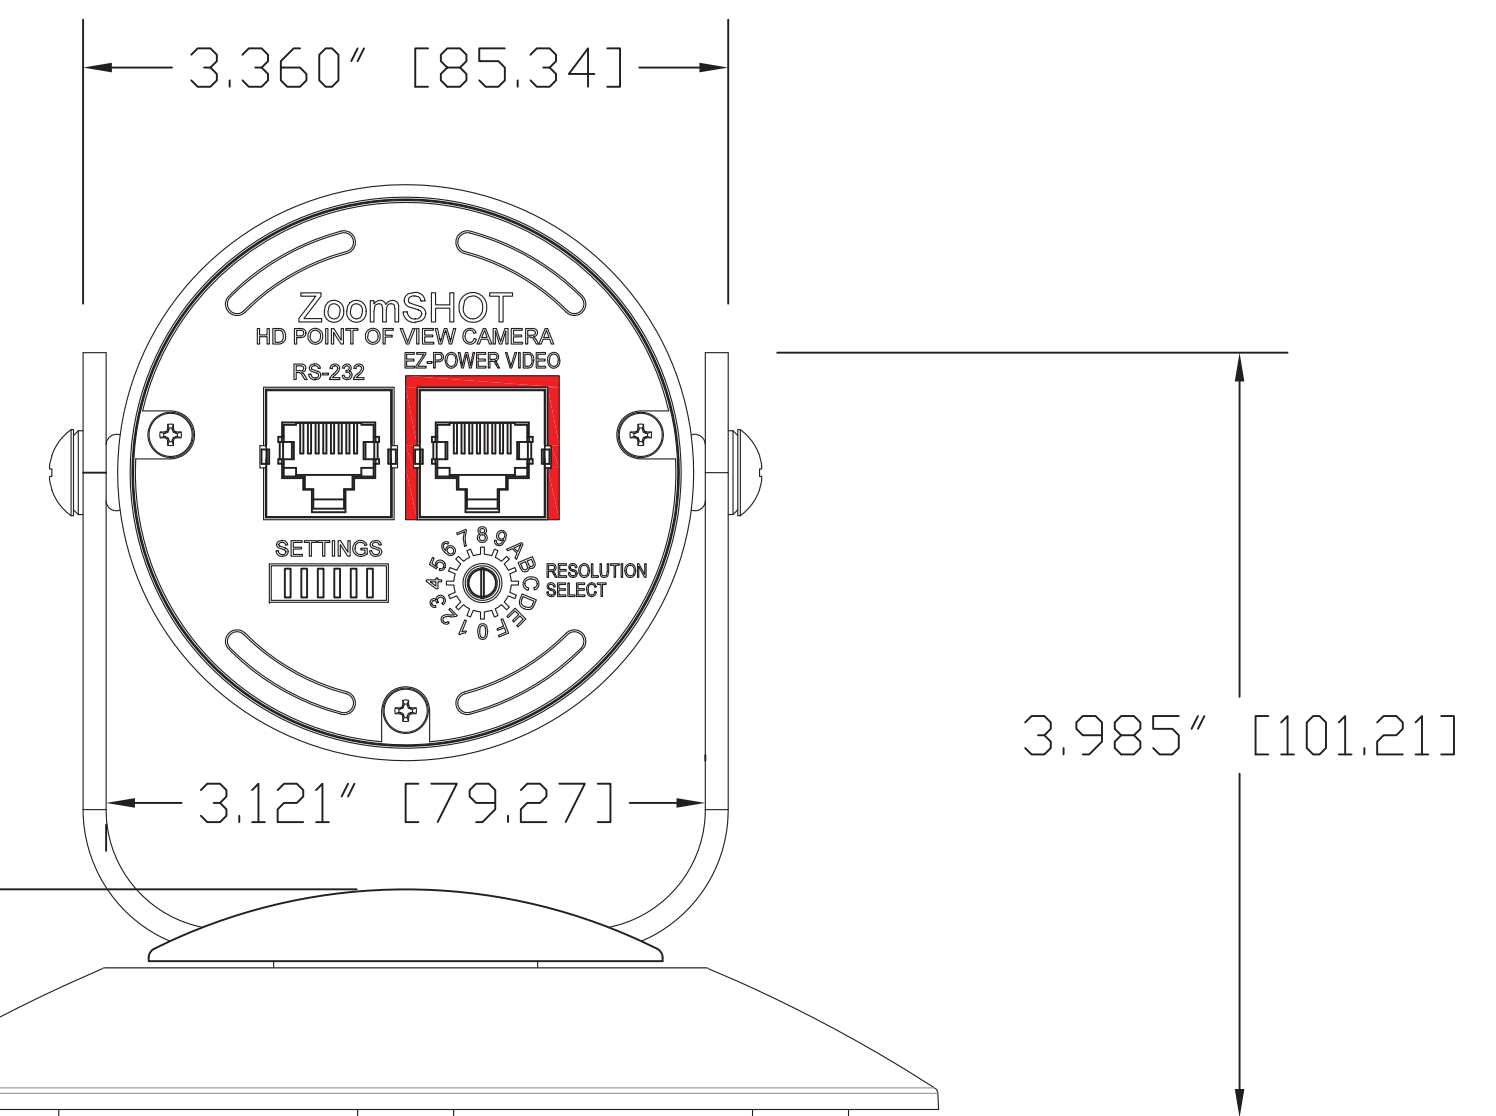

Touchboards

205 Westwood Ave, Long Branch, NJ 07740
 Phone: 866-94 BOARDS (26273) / (732)-222-1511
 Fax: (732)-222-7088 | E-mail: sales@touchboards.com

TOP VIEW

ISO VIEW
 (NO SCALE)

SIDE VIEW

FRONT VIEW

REAR VIEW

BOTTOM VIEW

vaddio		GENERAL NOTES: DIMENSIONS ARE IN INCHES (mm) UNLESS OTHERWISE NOTED. DO NOT DISTRIBUTE WITHOUT EXPRESS WRITTEN PERMISSION OF VADDIO. DUE TO OUR CONTINUING EFFORTS TO ENHANCE OUR PRODUCTS, WE RESERVE THE RIGHT TO CHANGE SPECIFICATIONS WITHOUT PRIOR NOTICE OR OBLIGATION.	
ZoomSHOT HD		PN: 998-6919-000	
Point of View Camera with 19X Power Zoom			
DRAWN WLF/RAR	CHECKED	APPROVED RAR	DATE 08/08/2013
THIS DRAWING, INCLUDING ALL SUBJECT MATTERS INDICATED THEREON OR DERIVED THEREFROM, COMPRISES PROPRIETARY INFORMATION AND IS THE EXPRESS PROPERTY OF VADDIO. All Rights Reserved - Copyright 2008			
MATERIALS CRS SHT, .105 (12 GA) BLACK POWDERCOAT - PCC# 806-394	SCALE 1:1	DRAWING No. 6919-000	REV A
COMMENTS Surface Polarizing Catalyst (SPC) - NOT INCLUDED	SIZE D		