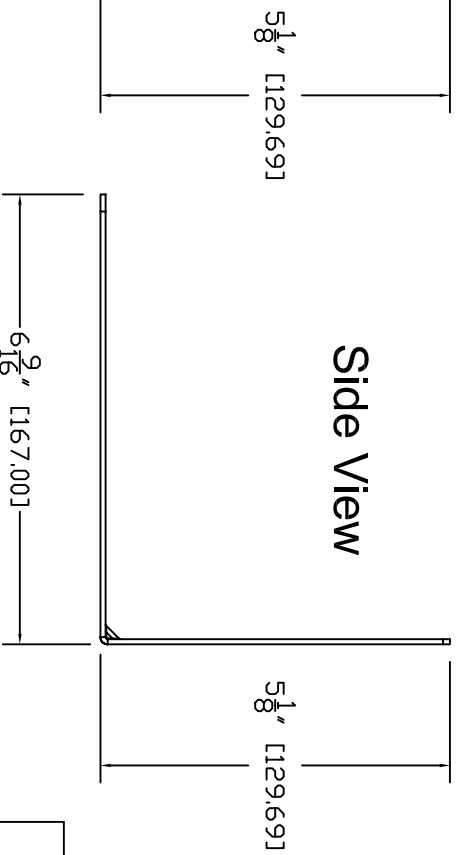

Side View

		THIS DRAWING, INCLUDING ALL DIMENSIONS, MATERIALS, FINISHES, AND TOLERANCES, IS THE PROPERTY OF VADDIO, INC. AND IS NOT TO BE REPRODUCED OR TRANSMITTED IN ANY FORM OR BY ANY MEANS, ELECTRONIC OR MECHANICAL, INCLUDING PHOTOCOPYING, RECORDING, OR BY ANY INFORMATION STORAGE AND RETRIEVAL SYSTEM, WITHOUT THE WRITTEN PERMISSION OF VADDIO, INC.	
		Part No. 555-2001-222 Description Hub Fly Camera Date 03/16/07	Rev. 1 Date 03/16/07 Drawn By RAR Checked By RAR Part No. 555-2001-222