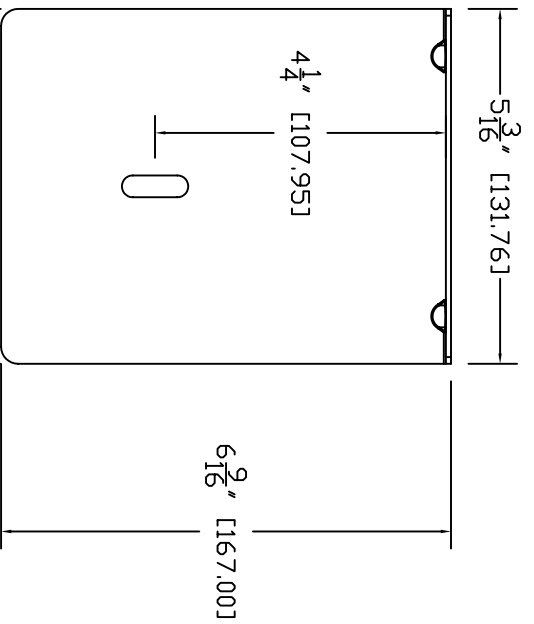

Top View

Iso View

Front View

Side View

		THIS DRAWING, INCLUDING ALL DIMENSIONS, MATERIALS, FINISHES, AND TOLERANCES, IS THE PROPERTY OF VADDIO, INC. AND IS NOT TO BE REPRODUCED OR TRANSMITTED IN ANY FORM OR BY ANY MEANS, ELECTRONIC OR MECHANICAL, INCLUDING PHOTOCOPYING, RECORDING, OR BY ANY INFORMATION STORAGE AND RETRIEVAL SYSTEM, WITHOUT THE WRITTEN PERMISSION OF VADDIO, INC.	
		Part No. 555-2001-222 Description Hub Fly Camera Date 03/16/07	Rev. 1 Date 03/16/07 Drawn By RAR Checked By RAR Part No. 555-2001-222