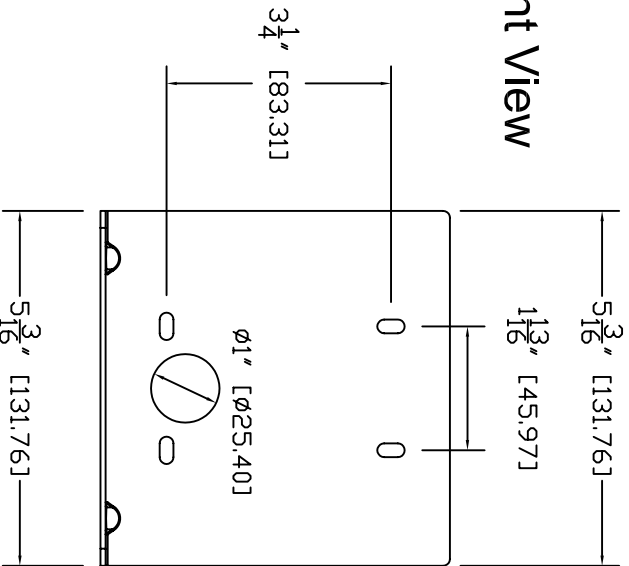

Top View

Iso View

Front View

Side View

		THIS DRAWING, INCLUDING ALL DIMENSIONS, MATERIALS, FINISHES, AND TOLERANCES, IS THE PROPERTY OF VADDIO, INC. AND IS NOT TO BE REPRODUCED OR TRANSMITTED IN ANY FORM OR BY ANY MEANS, ELECTRONIC OR MECHANICAL, INCLUDING PHOTOCOPYING, RECORDING, OR BY ANY INFORMATION STORAGE AND RETRIEVAL SYSTEM, WITHOUT THE WRITTEN PERMISSION OF VADDIO, INC.	
		Part No. 555-2001-222 Description Hub Fly Camera Date 03/16/07	Rev. 1 Date 03/16/07 Drawn By RAR Checked By RAR Part No. 555-2001-222