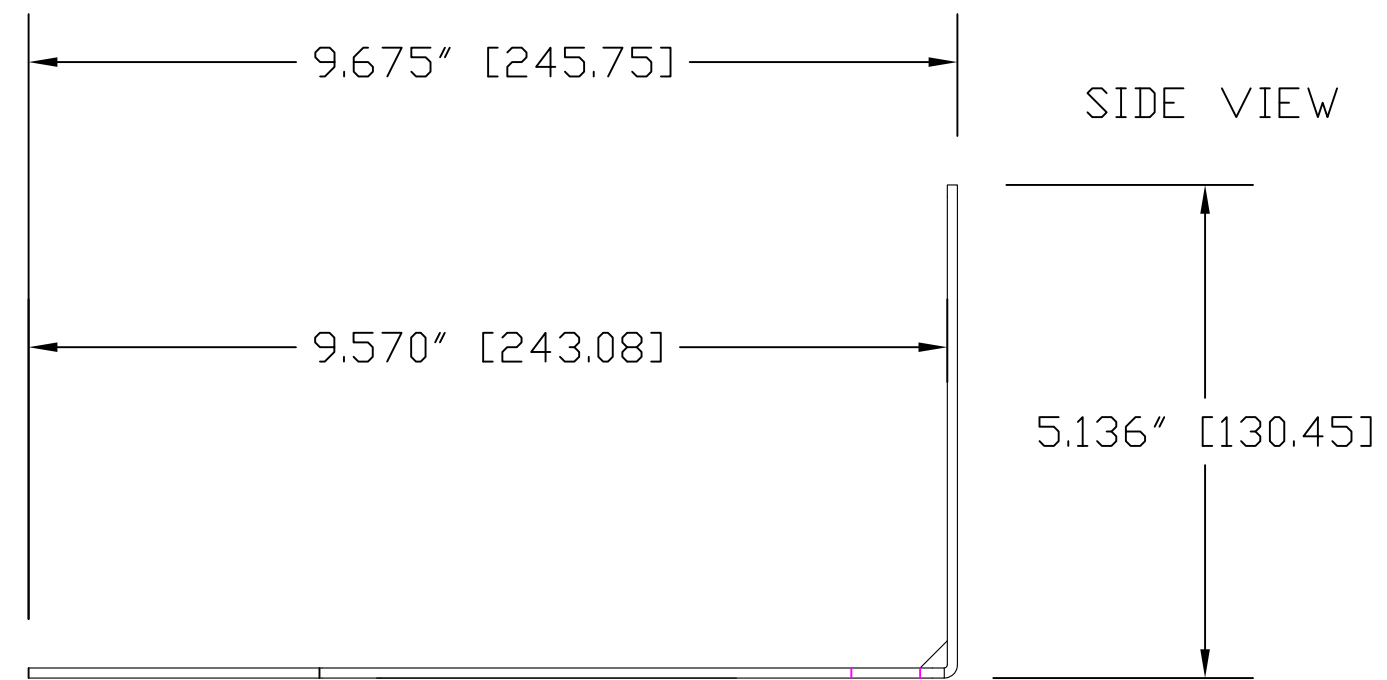

TOP VIEW

TOP VIEW
(No Scale)

FRONT VIEW

SIDE VIEW

GENERAL NOTES:
DIMENSIONS ARE IN INCHES [mm] UNLESS OTHERWISE NOTED.
DO NOT DISTRIBUTE WITHOUT EXPRESS WRITTEN PERMISSION
OF VADDIO. DUE TO OUR CONTINUING EFFORTS TO ENHANCE
OUR PRODUCTS, WE RESERVE THE RIGHT TO CHANGE
SPECIFICATIONS WITHOUT PRIOR NOTICE OR OBLIGATION.

Thin Profile Mount Sony SRG 120 & 300 and Panasonic AW-HE40

Mount PN: 535-2000-243

DRAWN RAR	CHECKED	APPROVED RAR	DATE 02/15/16 Star Date: 69589.8
--------------	---------	-----------------	--

THIS DRAWING, INCLUDING ALL SUBJECT MATTERS INDICATED THERON OR DERIVED THEREFROM, HERETOFORE,
COMPRISES PROPRIETARY INFORMATION AND IS THE EXPRESS PROPERTY OF VADDIO.
All Rights Reserved - Copyright 2016

MATERIALS CRS 12-GAUGE PowderCoat C241-BK303	SCALE 1:2	DRAWING No. 2000-243	REV Rev A
COMMENTS PARTIALLY MADE WITH 'LASERS'	SIZE ANSI C		