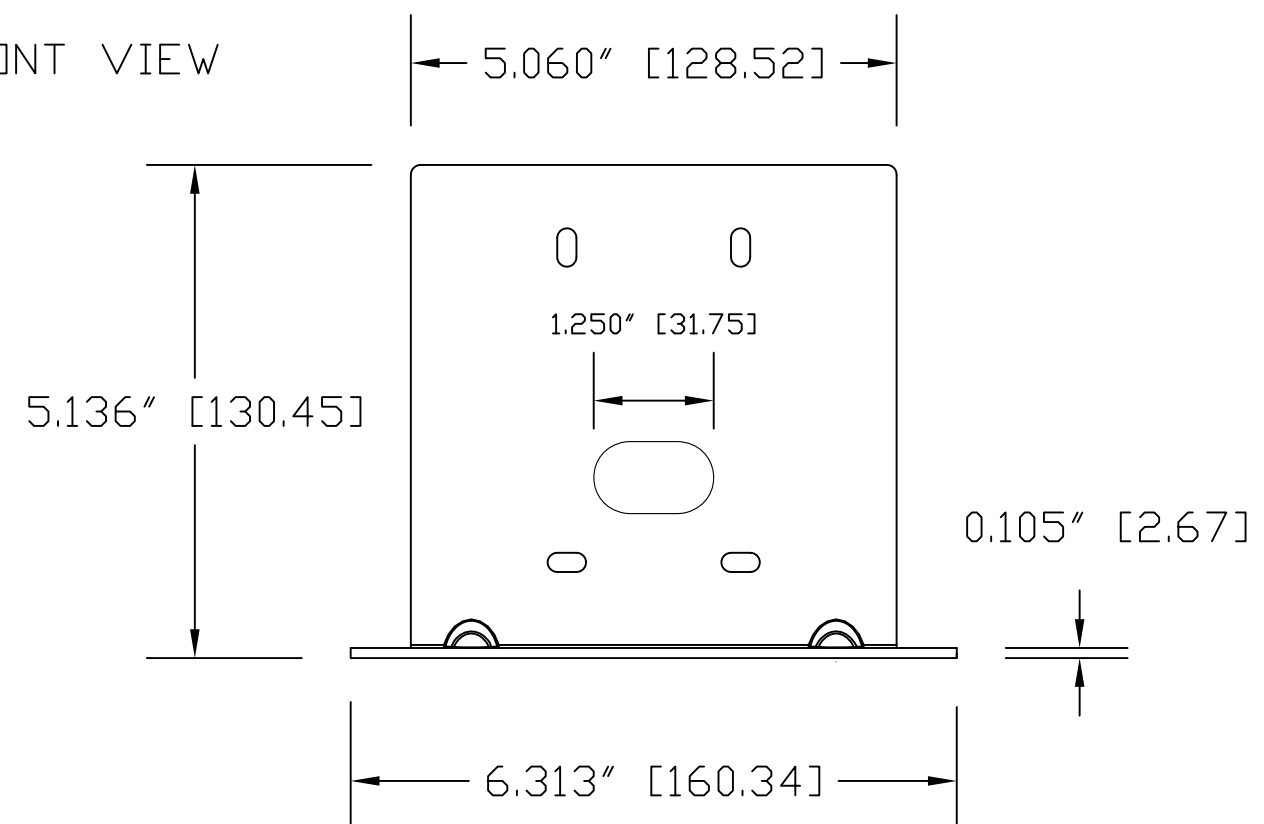

TOP VIEW

TOP VIEW
(No Scale)

FRONT VIEW

SIDE VIEW

GENERAL NOTES:
DIMENSIONS ARE IN INCHES [mm] UNLESS OTHERWISE NOTED.
DO NOT DISTRIBUTE WITHOUT EXPRESS WRITTEN PERMISSION
OF VADDIO. DUE TO OUR CONTINUING EFFORTS TO ENHANCE
OUR PRODUCTS, WE RESERVE THE RIGHT TO CHANGE
SPECIFICATIONS WITHOUT PRIOR NOTICE OR OBLIGATION.

Thin Profile Mount Sony SRG 120 & 300 and Panasonic AW-HE40

Mount PN: 535-2000-243

DRAWN RAR	CHECKED	APPROVED RAR	DATE 02/15/16 Star Date: 69589.8
--------------	---------	-----------------	--

THIS DRAWING, INCLUDING ALL SUBJECT MATTERS INDICATED THERON OR DERIVED THEREFROM, HERETOFORE,
COMPRISES PROPRIETARY INFORMATION AND IS THE EXPRESS PROPERTY OF VADDIO.
All Rights Reserved - Copyright 2016

MATERIALS CRS 12-GAUGE PowderCoat C241-BK303	SCALE 1:2	DRAWING No. 2000-243	REV Rev A
COMMENTS PARTIALLY MADE WITH 'LASERS'	SIZE ANSI C		