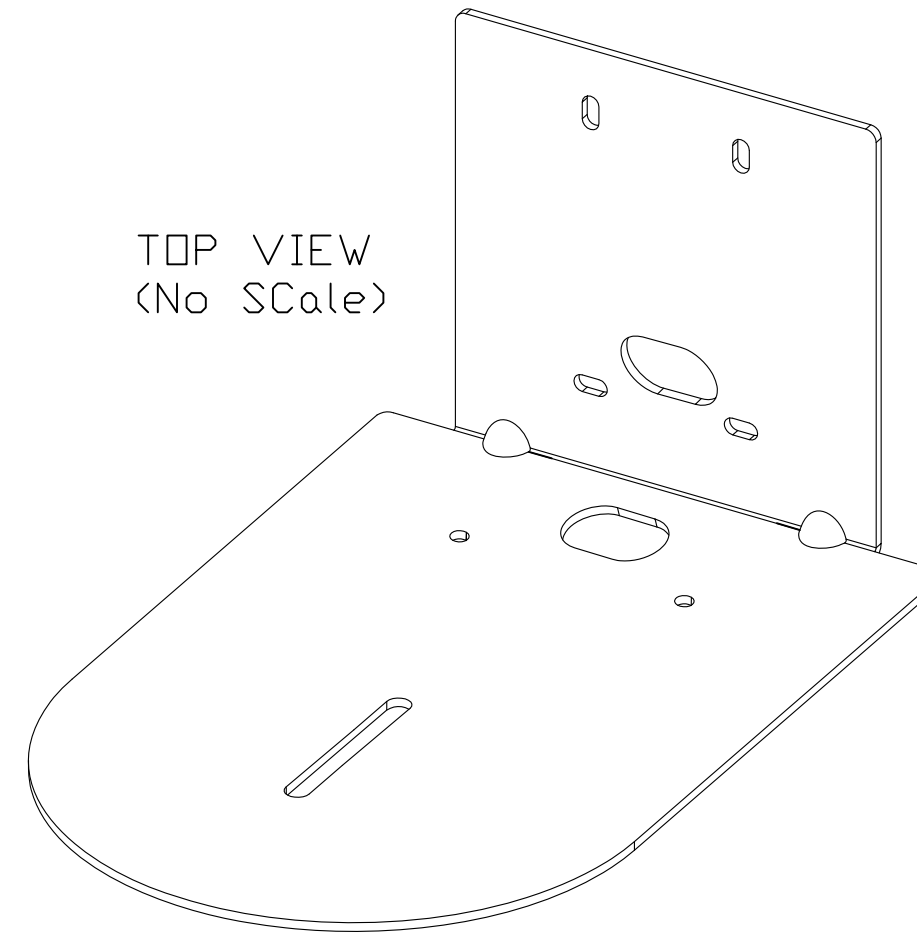

TOP VIEW

TOP VIEW
(No Scale)

FRONT VIEW

SIDE VIEW

GENERAL NOTES:
DIMENSIONS ARE IN INCHES [mm] UNLESS OTHERWISE NOTED.
DO NOT DISTRIBUTE WITHOUT EXPRESS WRITTEN PERMISSION
OF VADDIO. DUE TO OUR CONTINUING EFFORTS TO ENHANCE
OUR PRODUCTS, WE RESERVE THE RIGHT TO CHANGE
SPECIFICATIONS WITHOUT PRIOR NOTICE OR OBLIGATION.

Thin Profile Mount Sony SRG 120 & 300 and Panasonic AW-HE40

Mount PN: 535-2000-243

DRAWN RAR	CHECKED	APPROVED RAR	DATE 02/15/16 Star Date: 69589.8
--------------	---------	-----------------	--

THIS DRAWING, INCLUDING ALL SUBJECT MATTERS INDICATED THERON OR DERIVED THEREFROM, HERETOFORE,
COMPRISES PROPRIETARY INFORMATION AND IS THE EXPRESS PROPERTY OF VADDIO.
All Rights Reserved - Copyright 2016