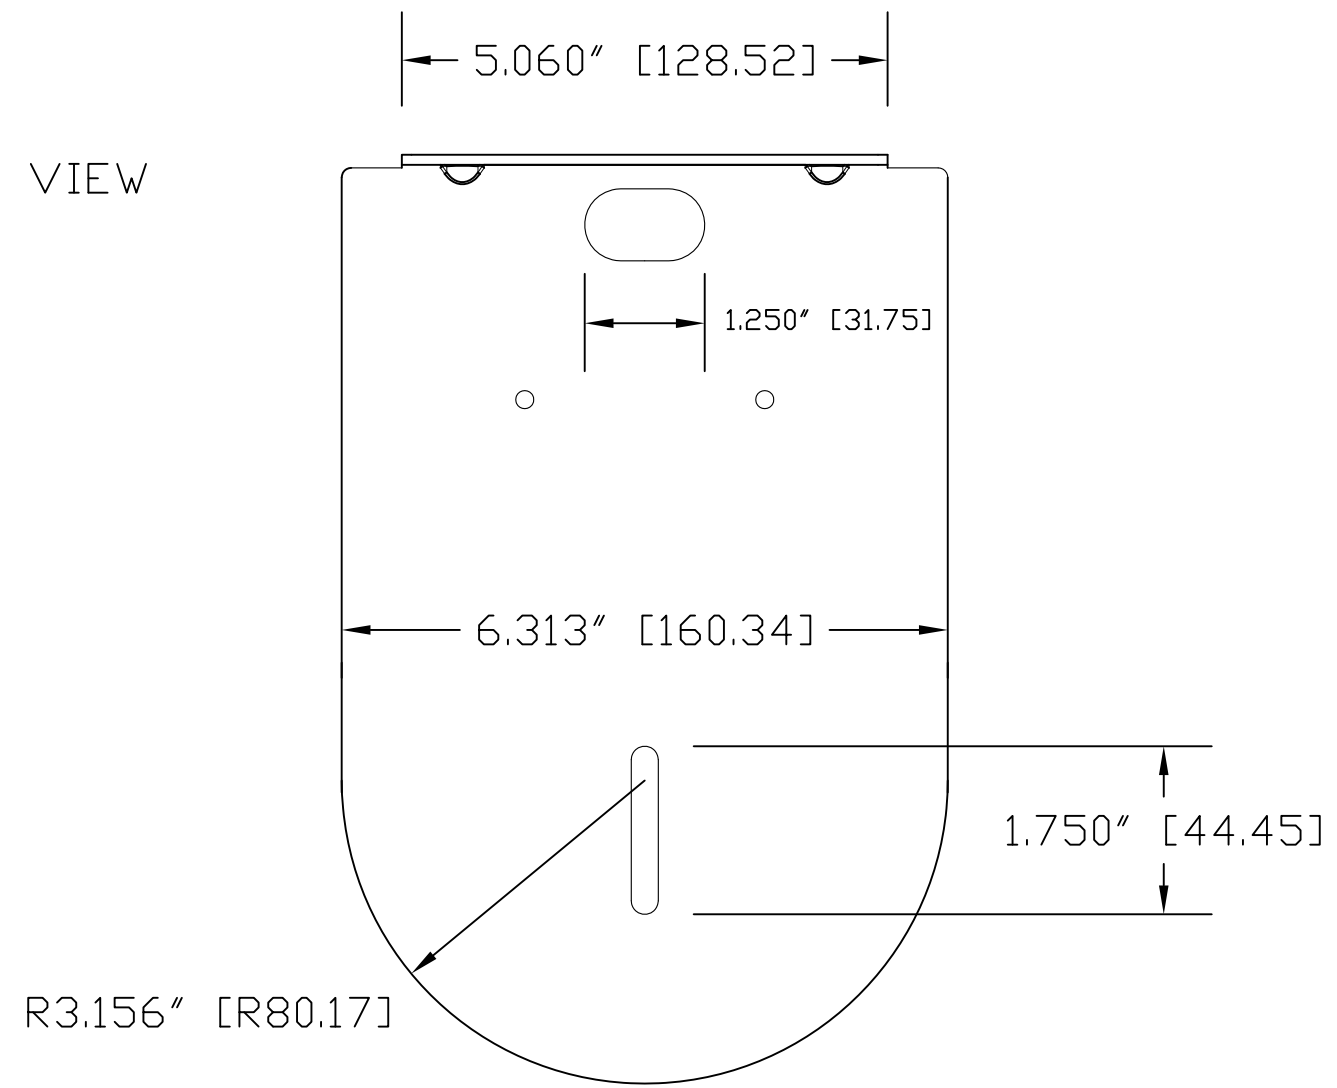

TOP VIEW

TOP VIEW
(No Scale)

FRONT VIEW

SIDE VIEW

GENERAL NOTES:
DIMENSIONS ARE IN INCHES [mm] UNLESS OTHERWISE NOTED.
DO NOT DISTRIBUTE WITHOUT EXPRESS WRITTEN PERMISSION
OF VADDIO. DUE TO OUR CONTINUING EFFORTS TO ENHANCE
OUR PRODUCTS, WE RESERVE THE RIGHT TO CHANGE
SPECIFICATIONS WITHOUT PRIOR NOTICE OR OBLIGATION.

Thin Profile Mount Sony SRG 120 & 300 and Panasonic AW-HE40

Mount PN: 535-2000-243

DRAWN RAR	CHECKED	APPROVED RAR	DATE 02/15/16 Star Date: 69589.8
--------------	---------	-----------------	--

THIS DRAWING, INCLUDING ALL SUBJECT MATTERS INDICATED THERON OR DERIVED THEREFROM, HERETOFORE,
COMPRISES PROPRIETARY INFORMATION AND IS THE EXPRESS PROPERTY OF VADDIO.
All Rights Reserved - Copyright 2016

MATERIALS CRS 12-GAUGE PowderCoat C241-BK303	SCALE 1:2	DRAWING No. 2000-243	REV Rev A
COMMENTS PARTIALLY MADE WITH 'LASERS'	SIZE ANSI C		