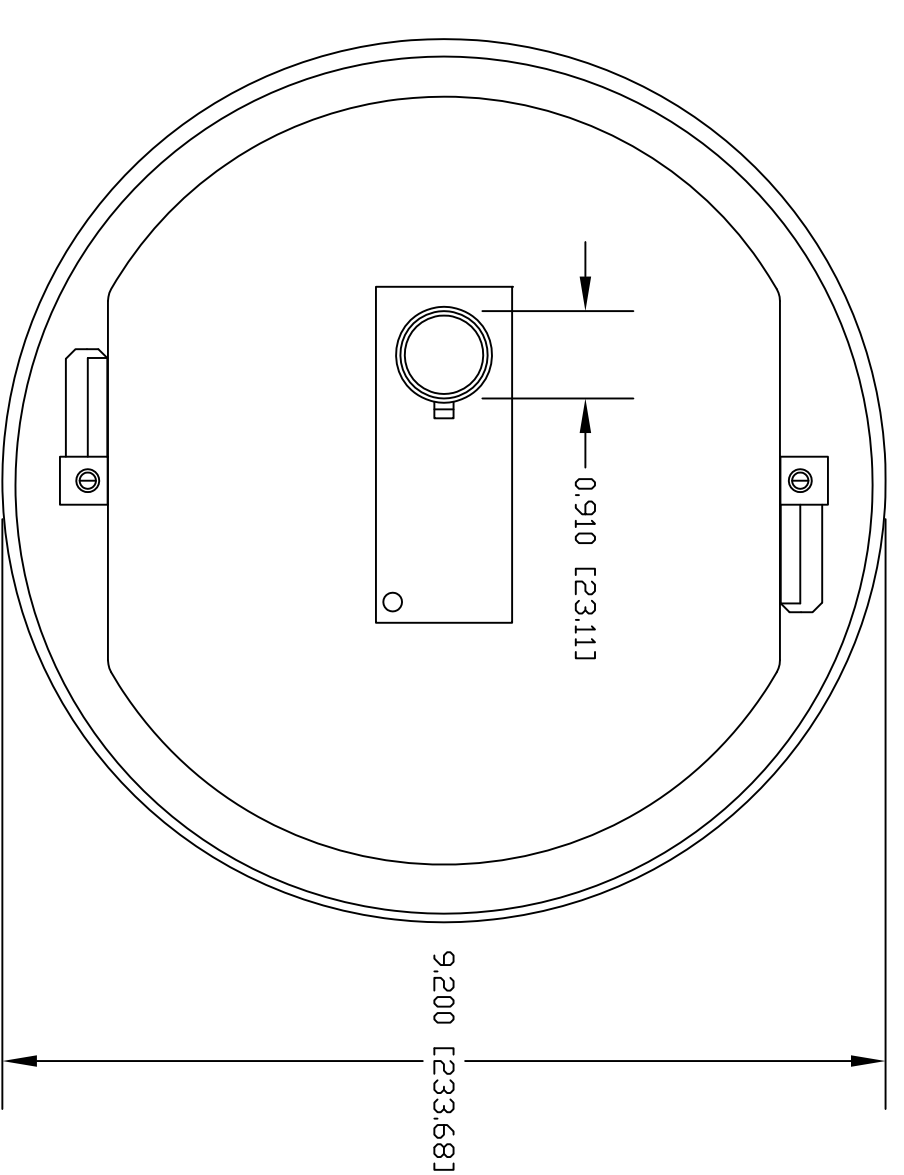

ENCLOSURE TOP VIEW

SIDE VIEW 1

DOME VIEW

EXPLODED VIEW DOMEVIEW 70 - SHOWN WITH CAMERA AND SHOE
 NOTE: 998-9000-000 Does Not Include Camera or Cat. 5 Cabling Shoe.

SIDE VIEW 2

OPTIONAL CEILING TILE SUPPORT BRACE - 997-9000-000 - SCALE: 1:4

ISD VIEW

vaddio

DomeVIEW® Flush Mount Enclosure 998-9000-070

Shown with EVI-D70 & EZCamera CAT 5 Cabling Shoe

DRAWN	CHECKED	APPROVED	DATE
RAR		RAR	02/11/10

THIS DRAWING, INCLUDING ALL SUBJECT MATTERS INDICATED THEREON OR DERIVED THEREFROM, IS THE PROPERTY OF VADDIO. IT IS TO BE USED FOR THE PROJECT AND NOT BE REPRODUCED OR COPIED IN ANY MANNER WITHOUT PRIOR WRITTEN PERMISSION FROM VADDIO. ALL RIGHTS RESERVED. SCALE: 1:2 EXCEPT WHERE NOTED. SPECIFICATIONS ARE SUBJECT TO CHANGE.

COMMENTS	SIZE	DRAWING NO.	REV
Camera and Shoe - NOT INCLUDED	D	9000-070	A