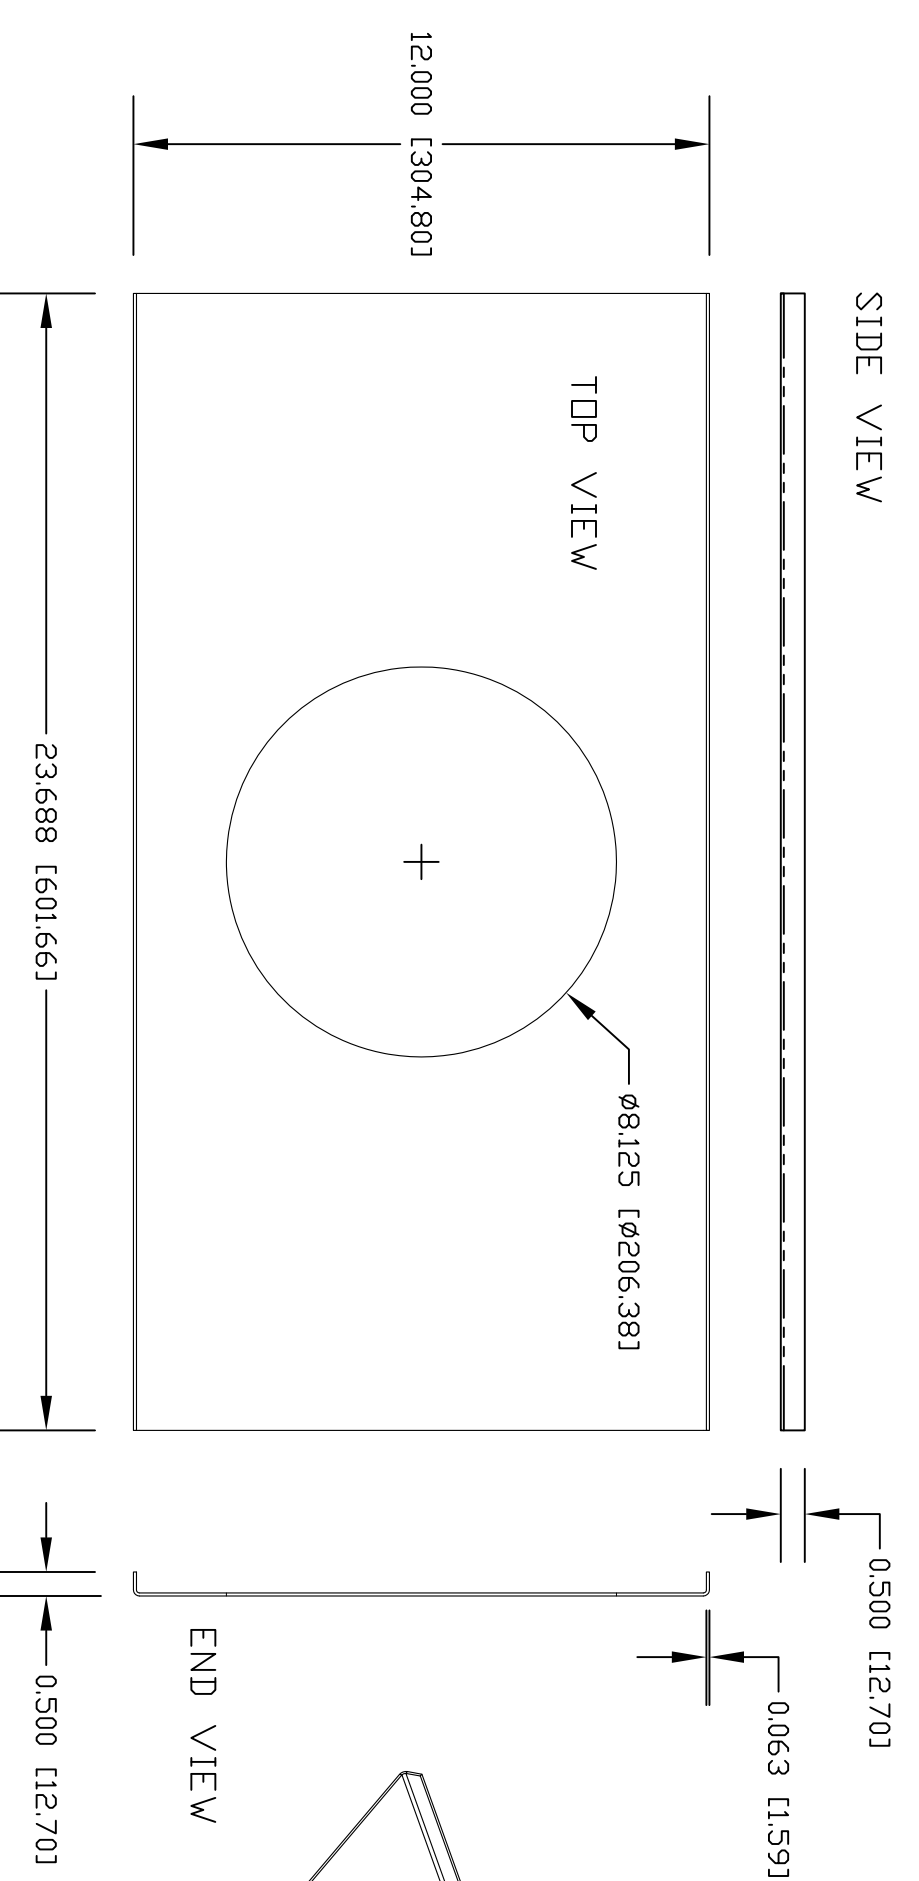

ENCLOSURE TOP VIEW

SIDE VIEW 1

DOME VIEW

EXPLODED VIEW DOMEVIEW 70 - SHOWN WITH CAMERA AND SHOE
 NOTE: 998-9000-000 Does Not Include Camera or Cat. 5 Cabling Shoe.

SIDE VIEW 2

OPTIONAL CEILING TILE SUPPORT BRACE - 997-9000-000 - SCALE: 1:4

ISD VIEW

vaddio

DomeVIEW® Flush Mount Enclosure 998-9000-070

Shown with EVI-D70 & EZCamera CAT 5 Cabling Shoe

DRAWN	CHECKED	APPROVED	DATE
RAR		RAR	02/11/10

THIS DRAWING, INCLUDING ALL SUBJECT MATTERS INDICATED THEREON OR DERIVED THEREFROM, IS THE PROPERTY OF VADDIO. IT IS TO BE USED FOR THE PROJECT AND NOT BE REPRODUCED OR COPIED IN ANY MANNER WITHOUT PRIOR WRITTEN PERMISSION FROM VADDIO. ALL RIGHTS RESERVED. SCALE: 1:2 EXCEPT WHERE NOTED. SPECIFICATIONS ARE SUBJECT TO CHANGE.

COMMENTS	SIZE	DRAWING NO.	REV
Camera and Shoe - NOT INCLUDED	D	9000-070	A