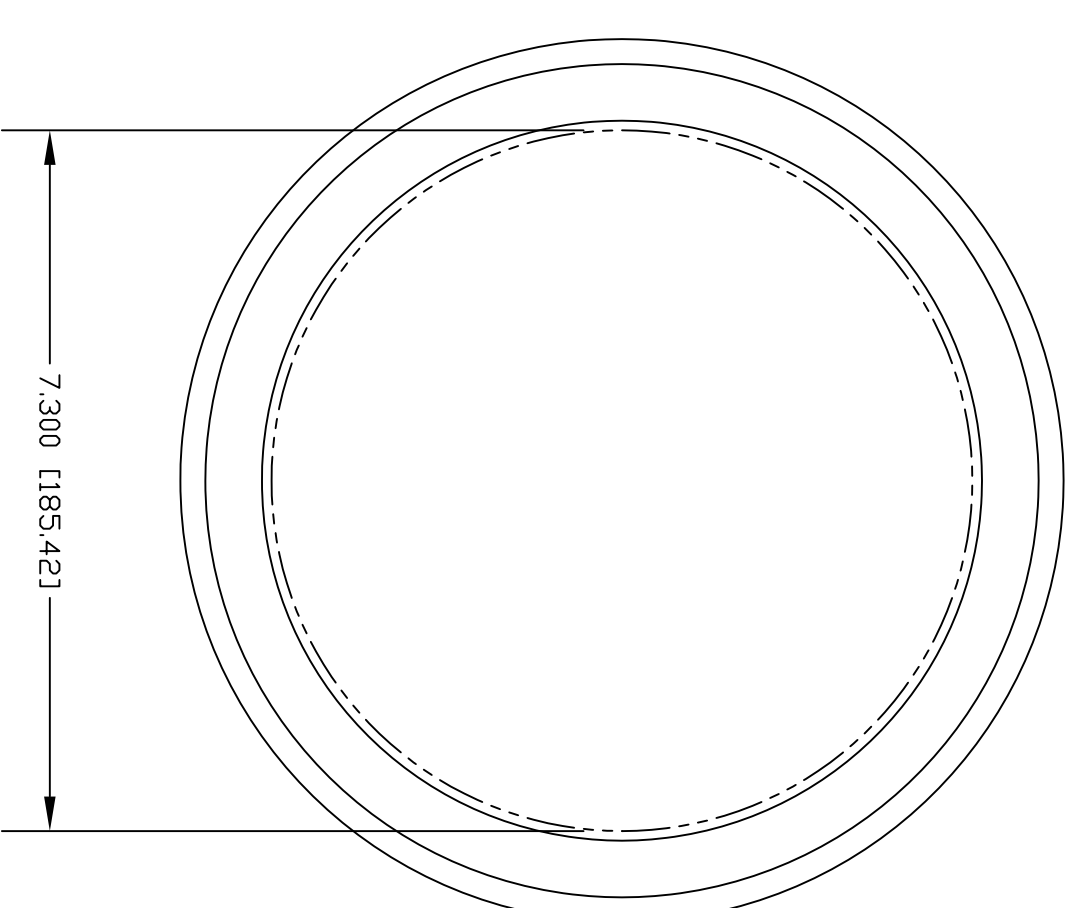

ENCLOSURE TOP VIEW

SIDE VIEW 1

DOME VIEW

EXPLODED VIEW DOMEVIEW 70 - SHOWN WITH CAMERA AND SHOE
 NOTE: 998-9000-000 Does Not Include Camera or Cat. 5 Cabling Shoe.

SIDE VIEW 2

OPTIONAL CEILING TILE SUPPORT BRACE - 997-9000-000 - SCALE: 1:4

ISD VIEW

vaddio

DomeVIEW® Flush Mount Enclosure 998-9000-070

Shown with EVI-D70 & EZCamera CAT 5 Cabling Shoe

DRAWN	CHECKED	APPROVED	DATE
RAR		RAR	02/11/10

THIS DRAWING, INCLUDING ALL SUBJECT MATTERS INDICATED THEREON OR DERIVED THEREFROM, IS THE PROPERTY OF VADDIO. IT IS TO BE USED FOR THE PROJECT AND NOT BE REPRODUCED OR COPIED IN ANY MANNER WITHOUT PRIOR WRITTEN PERMISSION FROM VADDIO. ALL RIGHTS RESERVED. SCALE: 1:2 EXCEPT WHERE NOTED. SPECIFICATIONS ARE SUBJECT TO CHANGE.

COMMENTS	SIZE	DRAWING NO.	REV
Camera and Shoe - NOT INCLUDED	D	9000-070	A