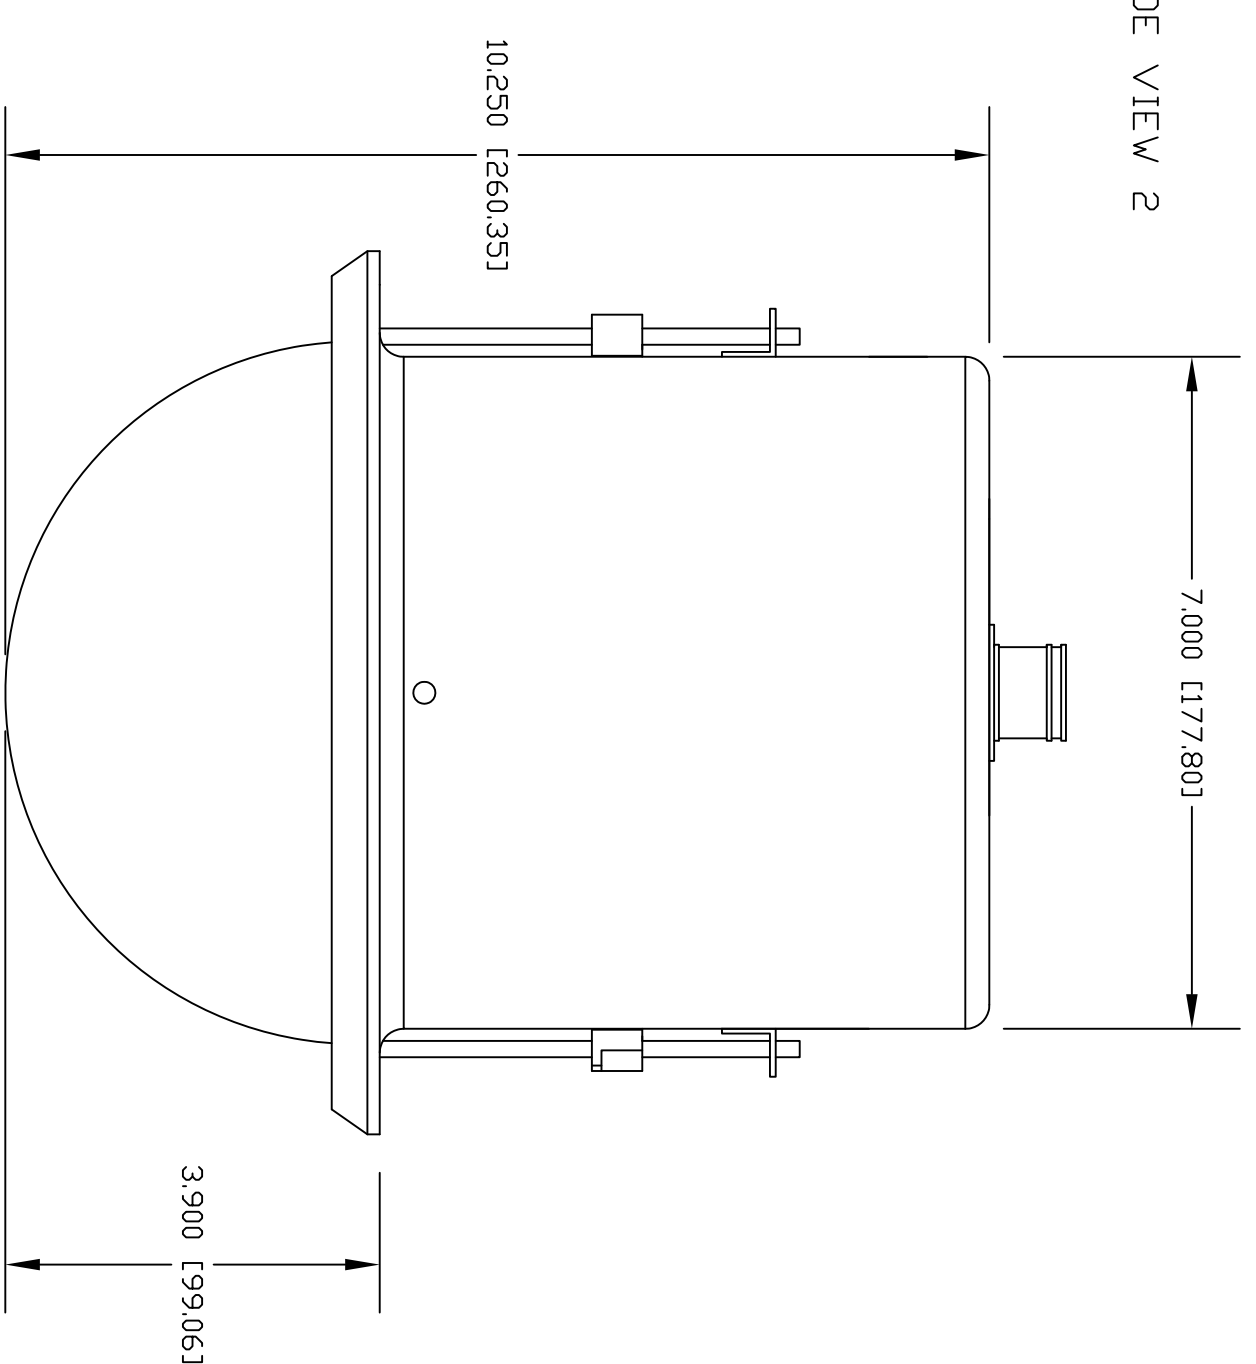

ENCLOSURE TOP VIEW

SIDE VIEW 1

DOME VIEW

EXPLODED VIEW DOMEVIEW 70 - SHOWN WITH CAMERA AND SHOE
 NOTE: 998-9000-000 Does Not Include Camera or Cat. 5 Cabling Shoe.

SIDE VIEW 2

OPTIONAL CEILING TILE SUPPORT BRACE - 997-9000-000 - SCALE: 1:4

ISD VIEW

vaddio

DomeVIEW® Flush Mount Enclosure 998-9000-070

Shown with EVI-D70 & EZCamera CAT 5 Cabling Shoe

DRAWN	CHECKED	APPROVED	DATE
RAR		RAR	02/11/10

THIS DRAWING, INCLUDING ALL SUBJECT MATTERS INDICATED THEREON OR DERIVED THEREFROM, IS THE PROPERTY OF VADDIO. IT IS TO BE USED FOR THE PROJECT AND NOT BE REPRODUCED OR COPIED IN ANY MANNER WITHOUT PRIOR WRITTEN PERMISSION FROM VADDIO. ALL RIGHTS RESERVED. SCALE: 1:2 EXCEPT WHERE NOTED. SPECIFICATIONS ARE SUBJECT TO CHANGE.

COMMENTS	SIZE	DRAWING NO.	REV
Camera and Shoe - NOT INCLUDED	D	9000-070	A