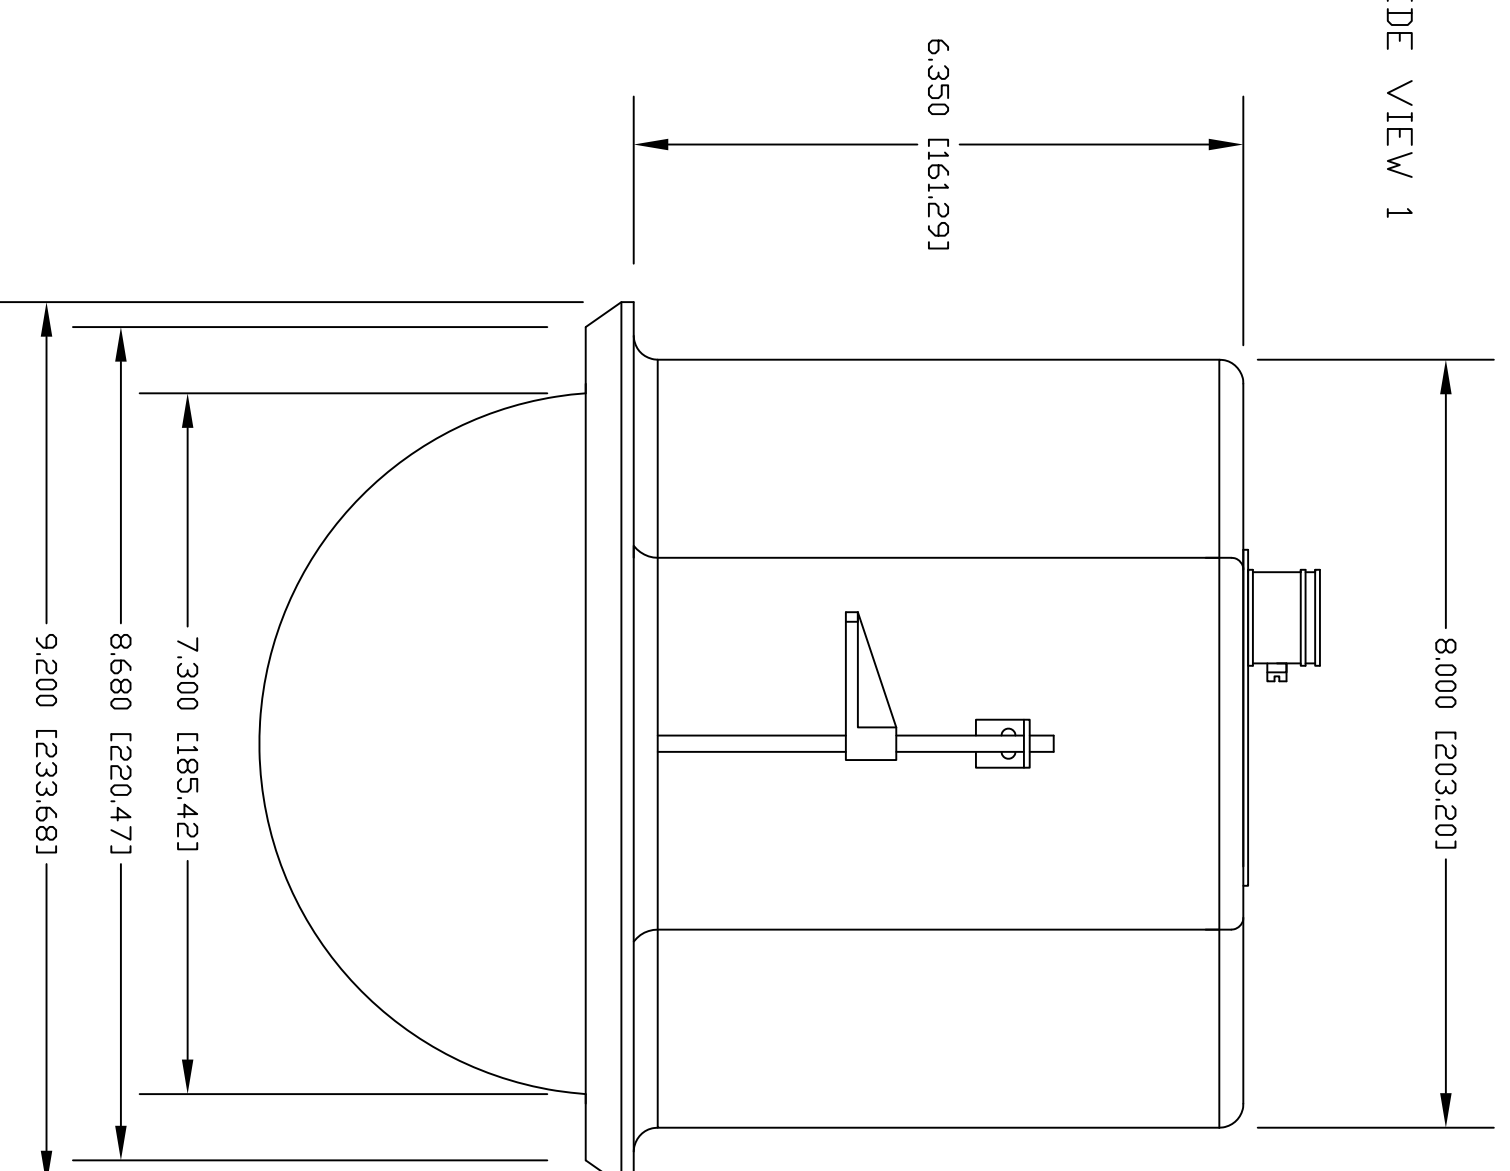

ENCLOSURE TOP VIEW

SIDE VIEW 1

DOME VIEW

EXPLODED VIEW DOMEVIEW 70 - SHOWN WITH CAMERA AND SHOE
 NOTE: 998-9000-000 Does Not Include Camera or Cat. 5 Cabling Shoe.

SIDE VIEW 2

OPTIONAL CEILING TILE SUPPORT BRACE - 997-9000-000 - SCALE: 1:4

ISD VIEW

vaddio

DomeVIEW® Flush Mount Enclosure 998-9000-070

Shown with EVI-D70 & EZCamera CAT 5 Cabling Shoe

DRAWN	CHECKED	APPROVED	DATE
RAR		RAR	02/11/10

THIS DRAWING, INCLUDING ALL SUBJECT MATTERS INDICATED THEREON OR DERIVED THEREFROM, IS THE PROPERTY OF VADDIO. IT IS TO BE USED FOR THE PROJECT AND NOT BE REPRODUCED OR COPIED IN ANY MANNER WITHOUT PRIOR WRITTEN PERMISSION FROM VADDIO. ALL RIGHTS RESERVED. SCALE: 1:2 EXCEPT WHERE NOTED. SPECIFICATIONS ARE SUBJECT TO CHANGE.

COMMENTS	SIZE	DRAWING NO.	REV
Camera and Shoe - NOT INCLUDED	D	9000-070	A