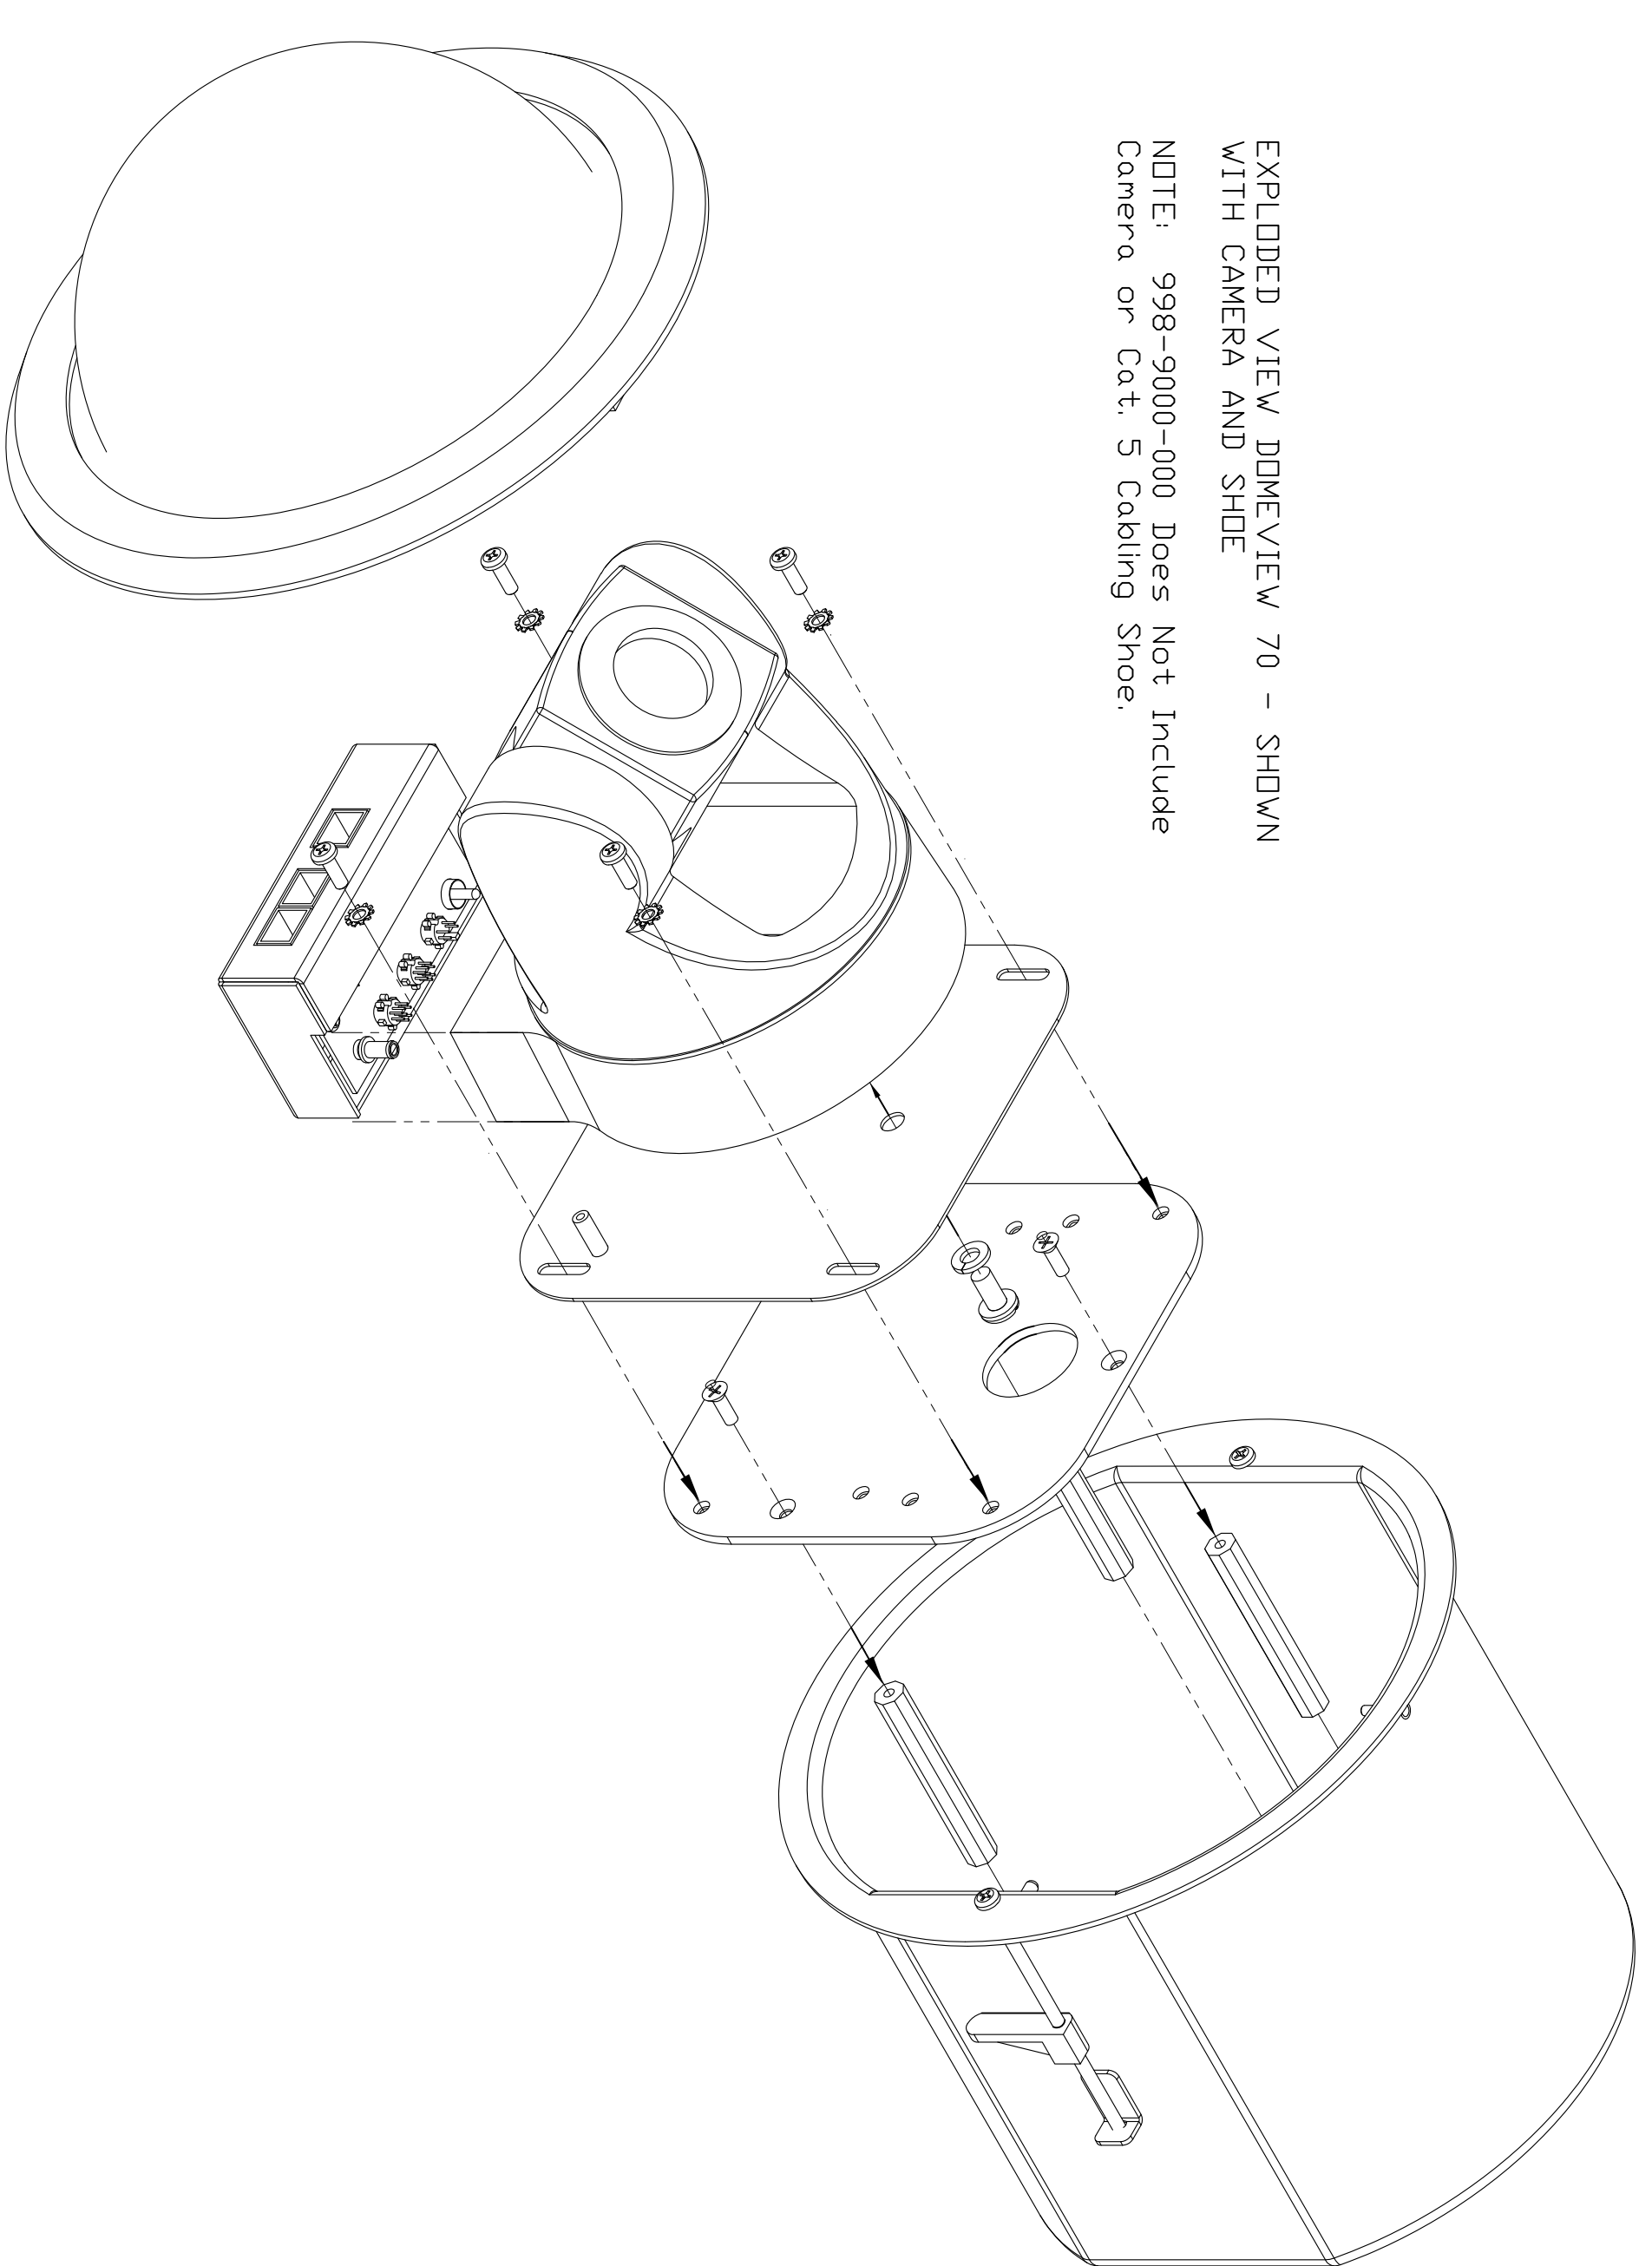

ENCLOSURE TOP VIEW

SIDE VIEW 1

DOME VIEW

EXPLODED VIEW DOMEVIEW 70 - SHOWN WITH CAMERA AND SHOE
 NOTE: 998-9000-000 Does Not Include Camera or Cat. 5 Cabling Shoe.

SIDE VIEW 2

OPTIONAL CEILING TILE SUPPORT BRACE - 997-9000-000 - SCALE: 1:4

ISD VIEW

vaddio

DomeVIEW® Flush Mount Enclosure 998-9000-070

Shown with EVI-D70 & EZCamera CAT 5 Cabling Shoe

DRAWN	CHECKED	APPROVED	DATE
RAR		RAR	02/11/10

THIS DRAWING, INCLUDING ALL SUBJECT MATTERS INDICATED THEREON OR DERIVED THEREFROM, IS THE PROPERTY OF VADDIO. IT IS TO BE USED FOR THE PROJECT AND NOT BE REPRODUCED OR COPIED IN ANY MANNER WITHOUT PRIOR WRITTEN PERMISSION FROM VADDIO. ALL RIGHTS RESERVED. SCALE: 1:2 EXCEPT WHERE NOTED. SPECIFICATIONS ARE SUBJECT TO CHANGE.

COMMENTS	SIZE	DRAWING NO.	REV
Camera and Shoe - NOT INCLUDED	D	9000-070	A