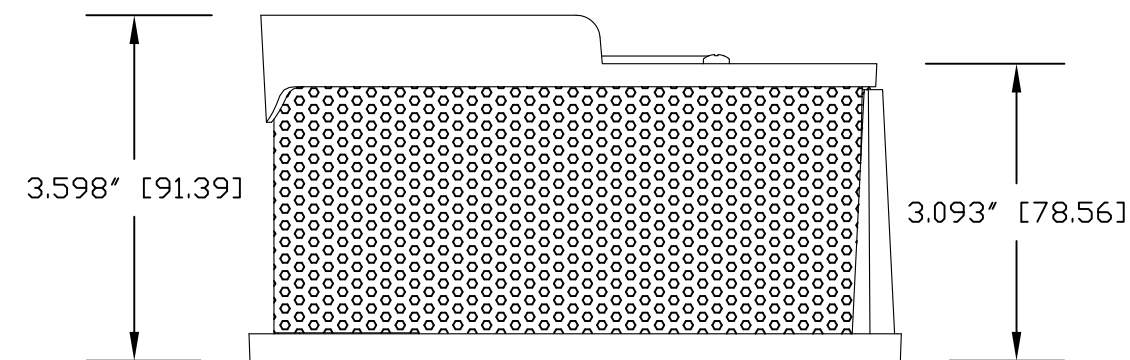

ISO VIEW

Carriage for Mount's Rail

R3.680" [R93.47]

SIDE VIEW 1

6.735" [171.06]

SIDE VIEW 1

7.097" [180.27]

7.340" [186.45]

SIDE VIEW 2

3.598" [91.39]

3.093" [78.56]

REAR VIEW

R3.680" [R93.47]

Audio Cabinet Port

BOTTOM VIEW

vaddio

GENERAL NOTES:
DIMENSIONS ARE IN INCHES (mm) UNLESS OTHERWISE NOTED.
DO NOT DISTRIBUTE WITHOUT EXPRESS WRITTEN PERMISSION
OF VADDIO. DUE TO OUR CONTINUING EFFORTS TO ENHANCE
OUR PRODUCTS, WE RESERVE THE RIGHT TO CHANGE
SPECIFICATIONS WITHOUT PRIOR NOTICE OR OBLIGATION.