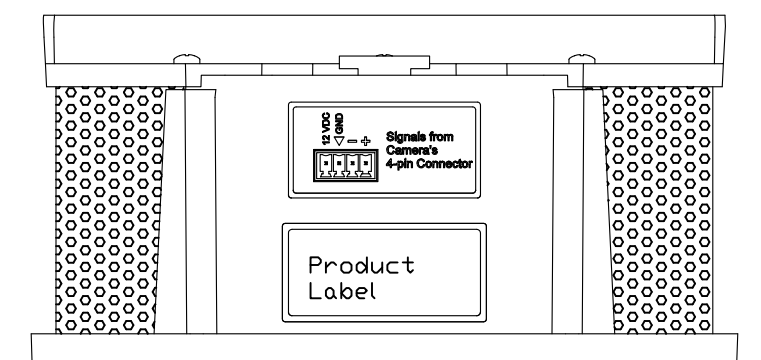

SIDE VIEW 2

3.598" [91.39]

3.093" [78.56]

REAR VIEW

R3.680" [R93.47]

Audio Cabinet Port

BOTTOM VIEW

vaddio

GENERAL NOTES:
DIMENSIONS ARE IN INCHES (mm) UNLESS OTHERWISE NOTED.
DO NOT DISTRIBUTE WITHOUT EXPRESS WRITTEN PERMISSION
OF VADDIO. DUE TO OUR CONTINUING EFFORTS TO ENHANCE
OUR PRODUCTS, WE RESERVE THE RIGHT TO CHANGE
SPECIFICATIONS WITHOUT PRIOR NOTICE OR OBLIGATION.