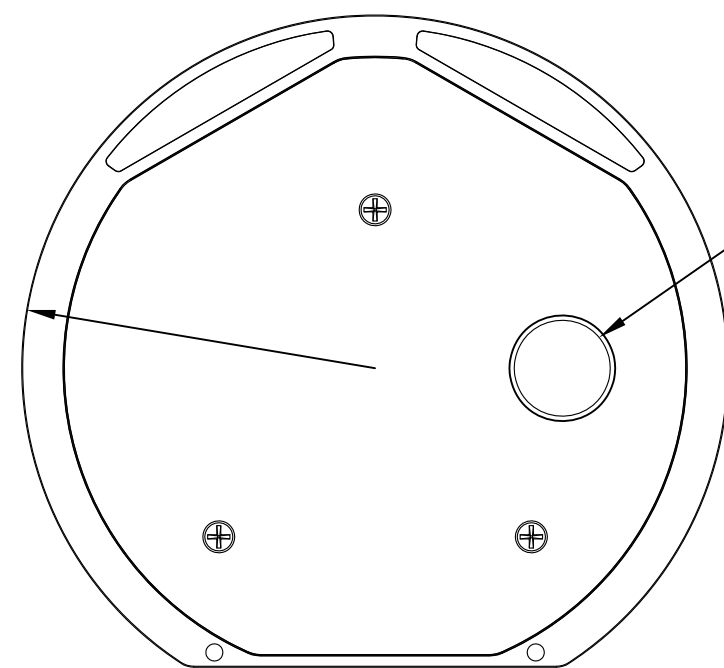

SIDE VIEW 2

3.598" [91.39]

3.093" [78.56]

REAR VIEW

R3.680" [R93.47]

Audio Cabinet Port

BOTTOM VIEW

vaddio

GENERAL NOTES:
DIMENSIONS ARE IN INCHES (mm) UNLESS OTHERWISE NOTED.
DO NOT DISTRIBUTE WITHOUT EXPRESS WRITTEN PERMISSION
OF VADDIO. DUE TO OUR CONTINUING EFFORTS TO ENHANCE
OUR PRODUCTS, WE RESERVE THE RIGHT TO CHANGE
SPECIFICATIONS WITHOUT PRIOR NOTICE OR OBLIGATION.