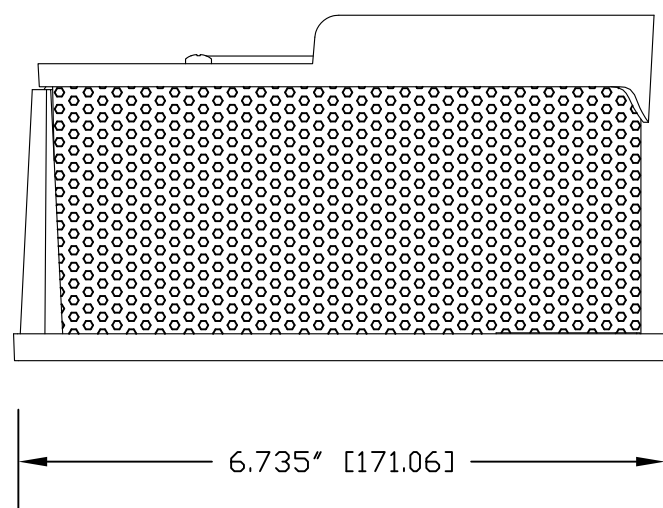

ISO VIEW

Carriage for Mount's Rail

R3.680" [R93.47]

SIDE VIEW 1

6.735" [171.06]

SIDE VIEW 1

7.097" [180.27]

7.340" [186.45]

SIDE VIEW 2

3.598" [91.39]

3.093" [78.56]

REAR VIEW

R3.680" [R93.47]

Audio Cabinet Port

BOTTOM VIEW

vaddio

GENERAL NOTES:
DIMENSIONS ARE IN INCHES (mm) UNLESS OTHERWISE NOTED.
DO NOT DISTRIBUTE WITHOUT EXPRESS WRITTEN PERMISSION
OF VADDIO. DUE TO OUR CONTINUING EFFORTS TO ENHANCE
OUR PRODUCTS, WE RESERVE THE RIGHT TO CHANGE
SPECIFICATIONS WITHOUT PRIOR NOTICE OR OBLIGATION.