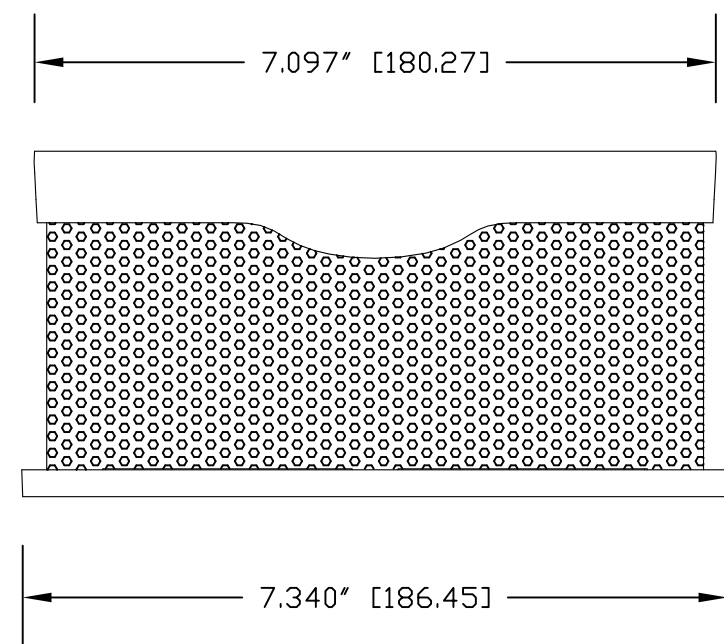

ISO VIEW

Carriage for Mount's Rail

R3.680" [R93.47]

SIDE VIEW 1

6.735" [171.06]

SIDE VIEW 1

7.097" [180.27]

7.340" [186.45]

SIDE VIEW 2

3.598" [91.39]

3.093" [78.56]

REAR VIEW

R3.680" [R93.47]

Audio Cabinet Port

BOTTOM VIEW

vaddio

GENERAL NOTES:
DIMENSIONS ARE IN INCHES (mm) UNLESS OTHERWISE NOTED.
DO NOT DISTRIBUTE WITHOUT EXPRESS WRITTEN PERMISSION
OF VADDIO. DUE TO OUR CONTINUING EFFORTS TO ENHANCE
OUR PRODUCTS, WE RESERVE THE RIGHT TO CHANGE
SPECIFICATIONS WITHOUT PRIOR NOTICE OR OBLIGATION.

MATERIALS Various	SCALE 1:2	DRAWING No. 9995-003	REV Rev A
COMMENTS Sonic Polarizing Filter (SPF) - Not Included	SIZE C		