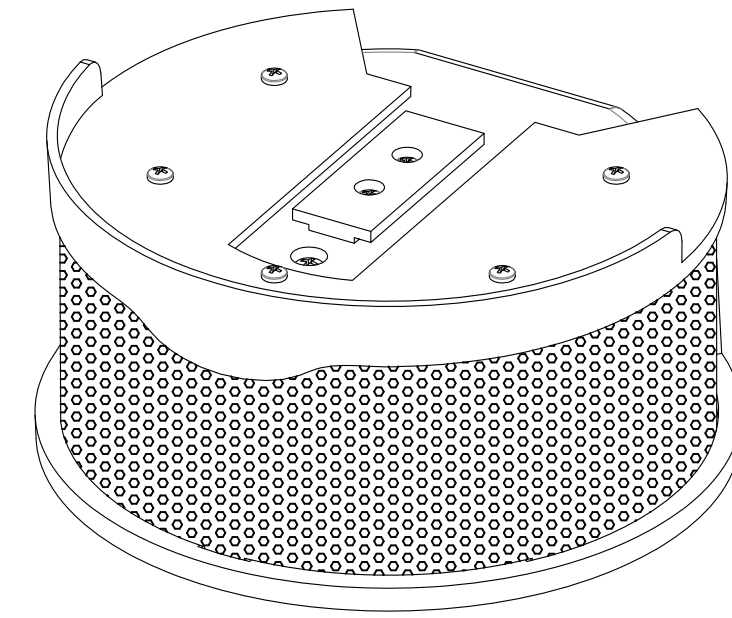

ISO VIEW

Carriage for Mount's Rail

R3.680" [R93.47]

SIDE VIEW 1

6.735" [171.06]

SIDE VIEW 1

7.097" [180.27]

7.340" [186.45]

SIDE VIEW 2

3.598" [91.39]

3.093" [78.56]

REAR VIEW

R3.680" [R93.47]

Audio Cabinet Port

BOTTOM VIEW

vaddio

GENERAL NOTES:
DIMENSIONS ARE IN INCHES (mm) UNLESS OTHERWISE NOTED.
DO NOT DISTRIBUTE WITHOUT EXPRESS WRITTEN PERMISSION
OF VADDIO. DUE TO OUR CONTINUING EFFORTS TO ENHANCE
OUR PRODUCTS, WE RESERVE THE RIGHT TO CHANGE
SPECIFICATIONS WITHOUT PRIOR NOTICE OR OBLIGATION.