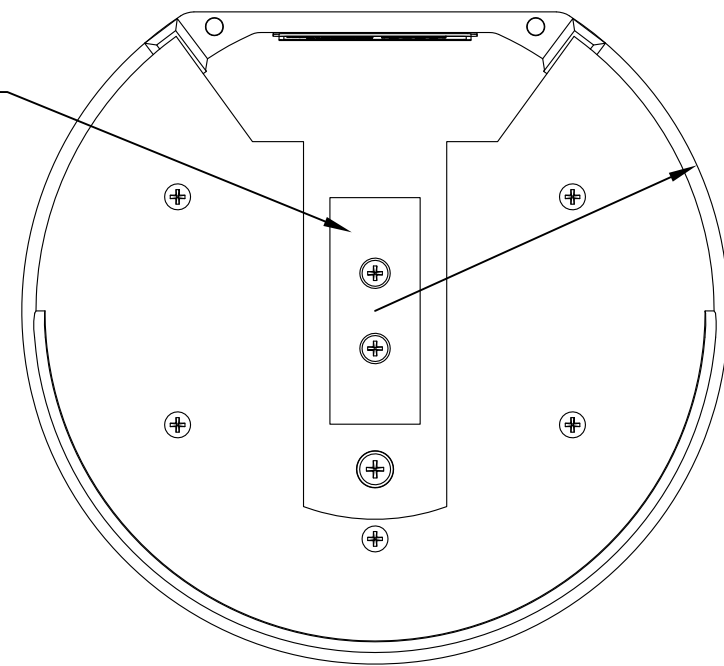

ISO VIEW

Carriage for Mount's Rail

R3.680" [R93.47]

SIDE VIEW 1

6.735" [171.06]

SIDE VIEW 1

7.097" [180.27]

7.340" [186.45]

SIDE VIEW 2

3.598" [91.39]

3.093" [78.56]

REAR VIEW

R3.680" [R93.47]

Audio Cabinet Port

BOTTOM VIEW

vaddio

GENERAL NOTES:
DIMENSIONS ARE IN INCHES (mm) UNLESS OTHERWISE NOTED.
DO NOT DISTRIBUTE WITHOUT EXPRESS WRITTEN PERMISSION
OF VADDIO. DUE TO OUR CONTINUING EFFORTS TO ENHANCE
OUR PRODUCTS, WE RESERVE THE RIGHT TO CHANGE
SPECIFICATIONS WITHOUT PRIOR NOTICE OR OBLIGATION.