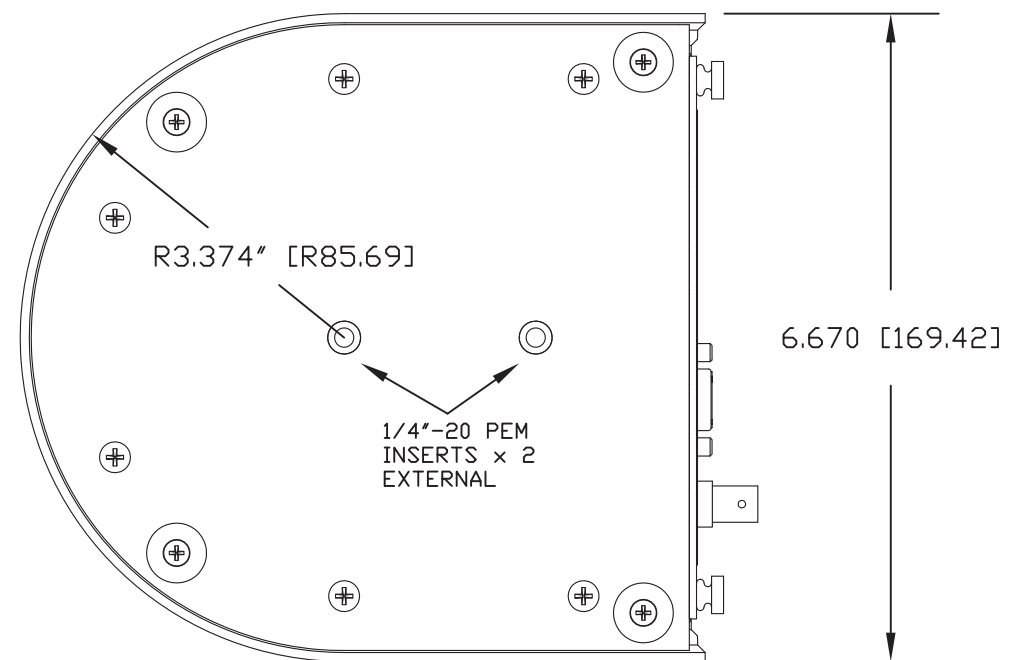

FRONT VIEW

SIDE VIEW

HD-22/30 - REAR VIEW NO SLOT CARD - COVER ONLY

HD-22/30 - REAR VIEW WITH EZIM CCU SLOT CARD

BOTTOM VIEW

6.670 [169.42]

vaddio		GENERAL NOTES: DIMENSIONS ARE IN INCHES (mm) UNLESS OTHERWISE NOTED. DO NOT DISTRIBUTE WITHOUT EXPRESS WRITTEN PERMISSION OF VADDIO. DUE TO OUR CONTINUING EFFORTS TO ENHANCE OUR PRODUCTS, WE RESERVE THE RIGHT TO CHANGE SPECIFICATIONS WITHOUT PRIOR NOTICE OR OBLIGATION.	
VADDIO PowerVIEW HD-22/HD-30 PTZ CAMERA SYSTEM			
VADDIO PART NUMBERS		HD-22: 999-6960-000 / 999-6960-001 HD-30: 999-6970-000 / 999-6970-001	
DRAWN	CHECKED	APPROVED	DATE
RAR		RAR	07/22/2013
THIS DRAWING, INCLUDING ALL SUBJECT MATTERS INDICATED THEREON OR DERIVED THEREFROM, COMPRISES PROPRIETARY INFORMATION AND IS THE EXPRESS PROPERTY OF VADDIO. All Rights Reserved - Copyright 2008			
MATERIALS	SCALE	DRAWING No.	REV
VARIOUS - SEE BOM	1:2	6960/70	REV A
FINISH	SIZE		
PANTONE 427C - LIGHT GREY	C		