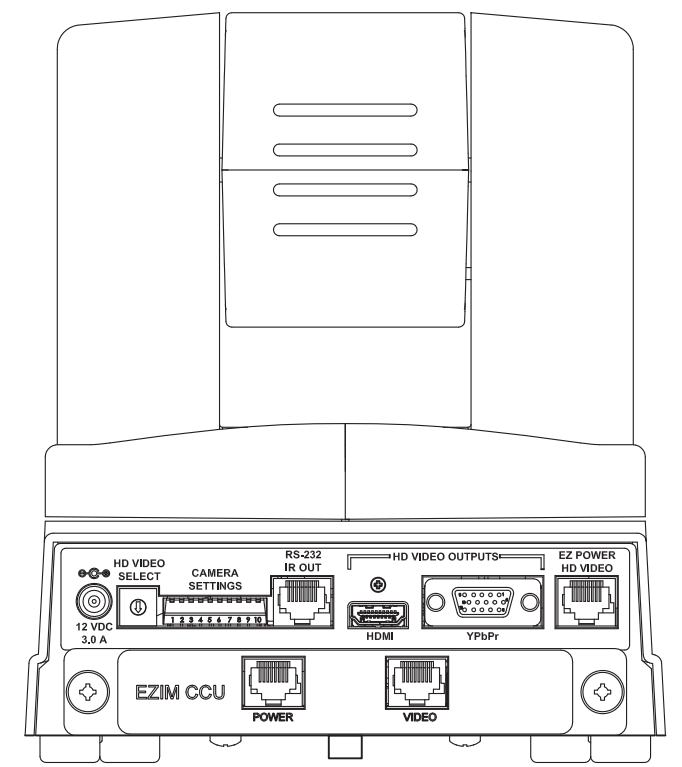

FRONT VIEW

SIDE VIEW

HD-22/30 - REAR VIEW NO SLOT CARD - COVER ONLY

HD-22/30 - REAR VIEW WITH EZIM CCU SLOT CARD

BOTTOM VIEW

6.670 [169.42]

vaddio		GENERAL NOTES: DIMENSIONS ARE IN INCHES (mm) UNLESS OTHERWISE NOTED. DO NOT DISTRIBUTE WITHOUT EXPRESS WRITTEN PERMISSION OF VADDIO. DUE TO OUR CONTINUING EFFORTS TO ENHANCE OUR PRODUCTS, WE RESERVE THE RIGHT TO CHANGE SPECIFICATIONS WITHOUT PRIOR NOTICE OR OBLIGATION.	
VADDIO PowerVIEW HD-22/HD-30 PTZ CAMERA SYSTEM			
VADDIO PART NUMBERS		HD-22: 999-6960-000 / 999-6960-001 HD-30: 999-6970-000 / 999-6970-001	
DRAWN	CHECKED	APPROVED	DATE
RAR		RAR	07/22/2013
THIS DRAWING, INCLUDING ALL SUBJECT MATTERS INDICATED THEREON OR DERIVED THEREFROM, COMPRISES PROPRIETARY INFORMATION AND IS THE EXPRESS PROPERTY OF VADDIO. All Rights Reserved - Copyright 2008			
MATERIALS	SCALE	DRAWING No.	REV
VARIOUS - SEE BOM	1:2	6960/70	REV A
FINISH	SIZE		
PANTONE 427C - LIGHT GREY	C		