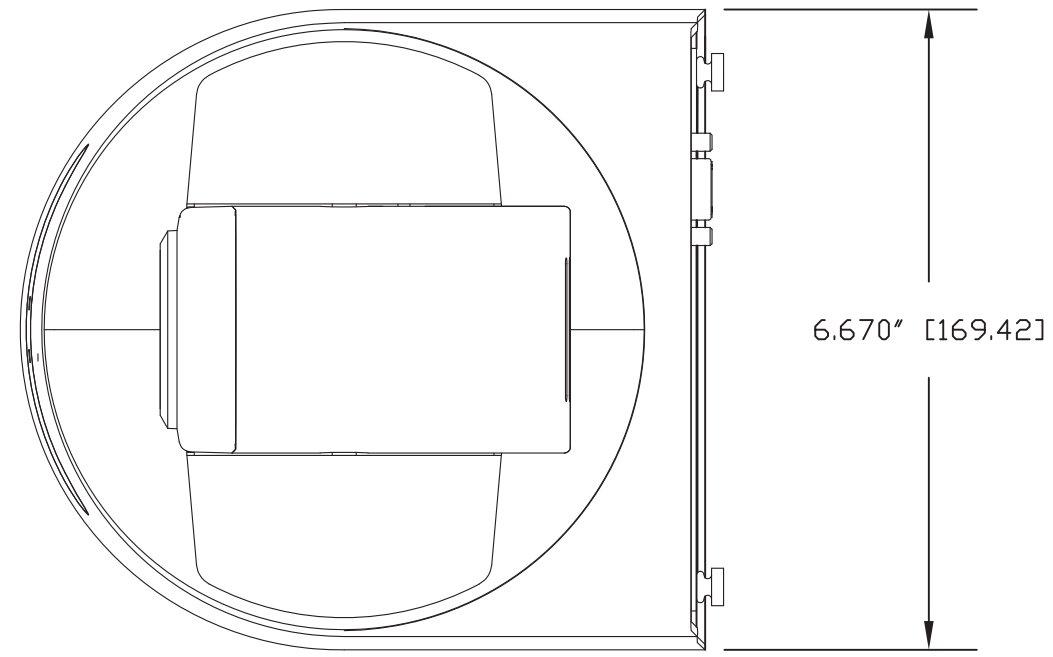

Touchboards

205 Westwood Ave, Long Branch, NJ 07740
 Phone: 866-94 BOARDS (26273) / (732)-222-1511
 Fax: (732)-222-7088 | E-mail: sales@touchboards.com

6.670" [169.42]

HD-22/30 - REAR VIEW WITH HD-SDI SLOT CARD

FRONT VIEW

SIDE VIEW

HD-22/30 - REAR VIEW NO SLOT CARD - COVER ONLY

HD-22/30 - REAR VIEW WITH EZIM CCU SLOT CARD

BOTTOM VIEW

6.670 [169.42]

vaddio		GENERAL NOTES: DIMENSIONS ARE IN INCHES (mm) UNLESS OTHERWISE NOTED. DO NOT DISTRIBUTE WITHOUT EXPRESS WRITTEN PERMISSION OF VADDIO. DUE TO OUR CONTINUING EFFORTS TO ENHANCE OUR PRODUCTS, WE RESERVE THE RIGHT TO CHANGE SPECIFICATIONS WITHOUT PRIOR NOTICE OR OBLIGATION.	
VADDIO PowerVIEW HD-22/HD-30 PTZ CAMERA SYSTEM			
VADDIO PART NUMBERS		HD-22: 999-6960-000 / 999-6960-001 HD-30: 999-6970-000 / 999-6970-001	
DRAWN	CHECKED	APPROVED	DATE
RAR		RAR	07/22/2013
THIS DRAWING, INCLUDING ALL SUBJECT MATTERS INDICATED THEREON OR DERIVED THEREFROM, COMPRISES PROPRIETARY INFORMATION AND IS THE EXPRESS PROPERTY OF VADDIO. All Rights Reserved - Copyright 2008			
MATERIALS	SCALE	DRAWING No.	REV
VARIOUS - SEE BOM	1:2	6960/70	REV A
FINISH	SIZE		
PANTONE 427C - LIGHT GREY	C		