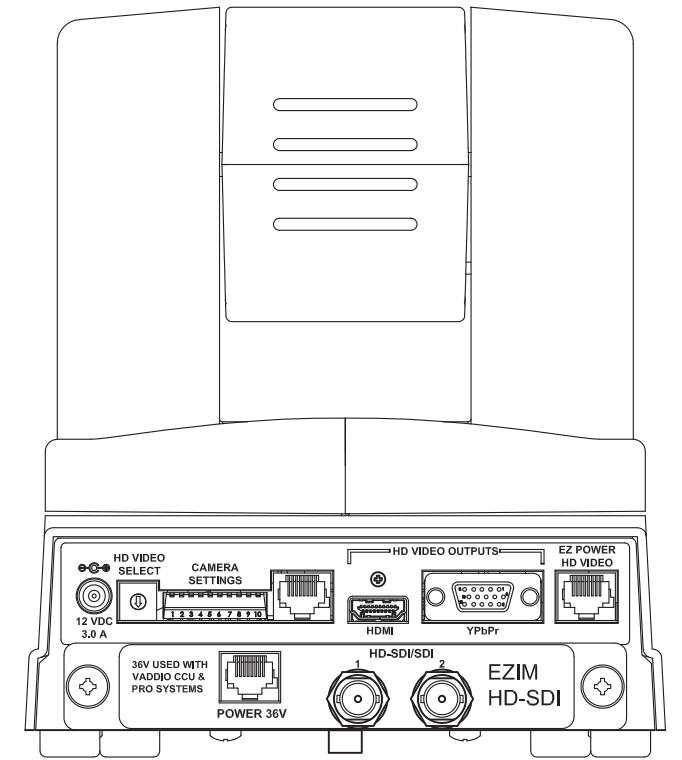

HD-22/30 - REAR VIEW WITH HD-SDI SLOT CARD