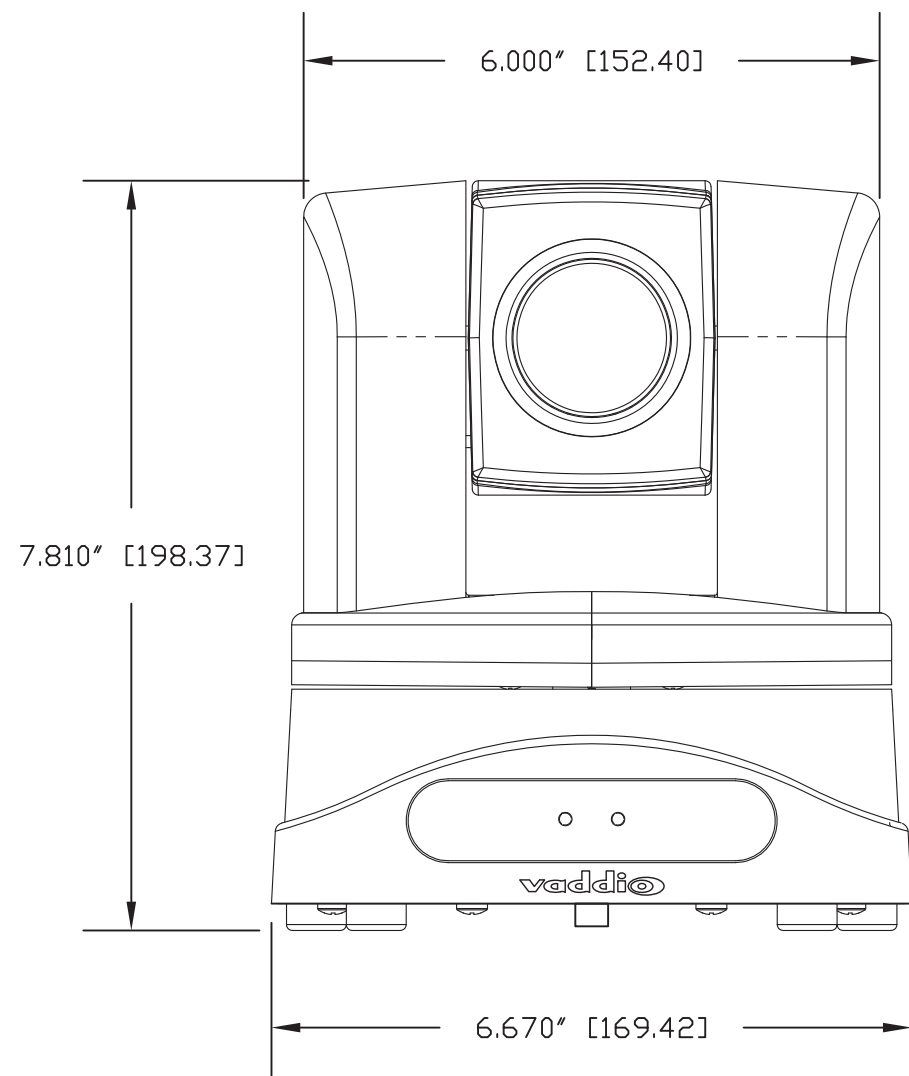

FRONT VIEW

SIDE VIEW

HD-22/30 - REAR VIEW NO SLOT CARD - COVER ONLY

HD-22/30 - REAR VIEW WITH EZIM CCU SLOT CARD

BOTTOM VIEW

6.670 [169.42]

vaddio		GENERAL NOTES: DIMENSIONS ARE IN INCHES (mm) UNLESS OTHERWISE NOTED. DO NOT DISTRIBUTE WITHOUT EXPRESS WRITTEN PERMISSION OF VADDIO. DUE TO OUR CONTINUING EFFORTS TO ENHANCE OUR PRODUCTS, WE RESERVE THE RIGHT TO CHANGE SPECIFICATIONS WITHOUT PRIOR NOTICE OR OBLIGATION.	
VADDIO PowerVIEW HD-22/HD-30 PTZ CAMERA SYSTEM			
VADDIO PART NUMBERS		HD-22: 999-6960-000 / 999-6960-001 HD-30: 999-6970-000 / 999-6970-001	
DRAWN	CHECKED	APPROVED	DATE
RAR		RAR	07/22/2013
THIS DRAWING, INCLUDING ALL SUBJECT MATTERS INDICATED THEREON OR DERIVED THEREFROM, COMPRISES PROPRIETARY INFORMATION AND IS THE EXPRESS PROPERTY OF VADDIO. All Rights Reserved - Copyright 2008			
MATERIALS	SCALE	DRAWING No.	REV
VARIOUS - SEE BOM	1:2	6960/70	REV A
FINISH	SIZE		
PANTONE 427C - LIGHT GREY	C		