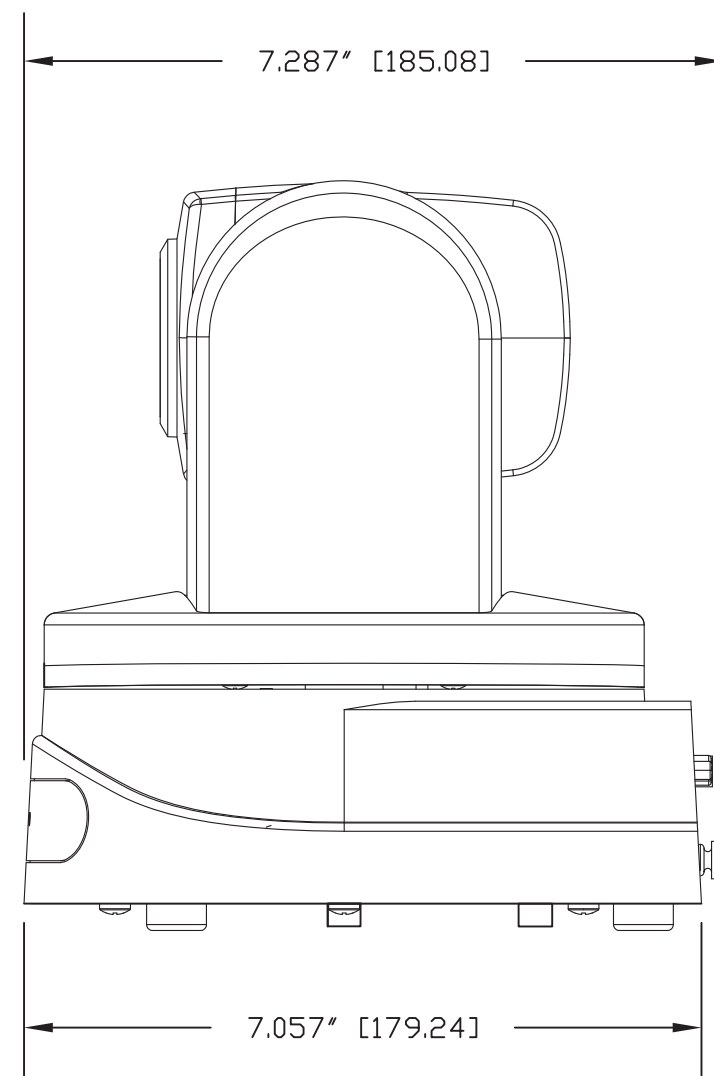

Touchboards

205 Westwood Ave, Long Branch, NJ 07740
 Phone: 866-94 BOARDS (26273) / (732)-222-1511
 Fax: (732)-222-7088 | E-mail: sales@touchboards.com

6.670" [169.42]

HD-22/30 - REAR VIEW WITH HD-SDI SLOT CARD

FRONT VIEW

SIDE VIEW

HD-22/30 - REAR VIEW NO SLOT CARD - COVER ONLY

HD-22/30 - REAR VIEW WITH EZIM CCU SLOT CARD

BOTTOM VIEW

6.670 [169.42]

vaddio		GENERAL NOTES: DIMENSIONS ARE IN INCHES (mm) UNLESS OTHERWISE NOTED. DO NOT DISTRIBUTE WITHOUT EXPRESS WRITTEN PERMISSION OF VADDIO. DUE TO OUR CONTINUING EFFORTS TO ENHANCE OUR PRODUCTS, WE RESERVE THE RIGHT TO CHANGE SPECIFICATIONS WITHOUT PRIOR NOTICE OR OBLIGATION.	
VADDIO PowerVIEW HD-22/HD-30 PTZ CAMERA SYSTEM			
VADDIO PART NUMBERS		HD-22: 999-6960-000 / 999-6960-001 HD-30: 999-6970-000 / 999-6970-001	
DRAWN	CHECKED	APPROVED	DATE
RAR		RAR	07/22/2013
THIS DRAWING, INCLUDING ALL SUBJECT MATTERS INDICATED THEREON OR DERIVED THEREFROM, COMPRISES PROPRIETARY INFORMATION AND IS THE EXPRESS PROPERTY OF VADDIO. All Rights Reserved - Copyright 2008			
MATERIALS	SCALE	DRAWING No.	REV
VARIOUS - SEE BOM	1:2	6960/70	REV A
FINISH	SIZE		
PANTONE 427C - LIGHT GREY	C		