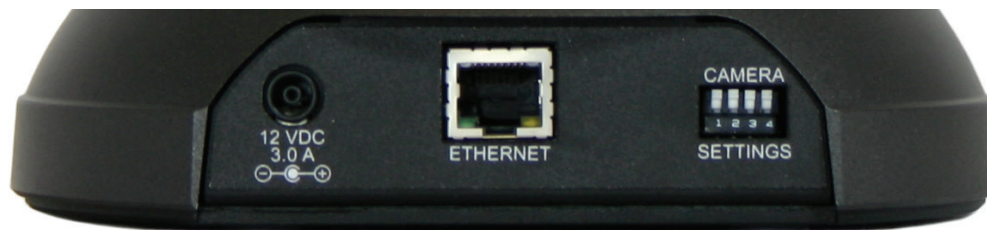

Easy. Intelligent. Automatic. Affordable.

How it Works:

The presenter wears a lanyard containing an infrared signal source. The RoboTRAK IR Camera follows the lanyard and directs movements of the RoboSHOT video camera (sold separately). RoboTRAK makes presenter tracking intelligent and automatic, and eliminates the need for dedicated camera operators.

Features

- RoboTRAK lanyard worn by instructors lasts up to 40 hours on a single battery charge
- Operational distance ranges from 12 to 50 feet (3.7 to 15 m) and within a height range of seven to 15 feet (2 to 4.6 m)
- RoboTRAK Presenter System works with any RoboSHOT camera

Back of Camera

- **12VDC, 3.0Amp power connector** – Connect only the PoE splitter shipped with the camera
- **Network/PoE+ Injector** – 10/100 Ethernet/PoE+ port allows the RoboTRAK IR camera to control the video camera, and provides access to the web interface.
- **DIP switches** – Factory use only

Ordering Information

Each RoboTRAK Presenter Tracking System is shipped with:

- RoboTRAK IR camera with dual-camera wall mount
- RoboTRAK IR source lanyard
- 5 VDC USB charger with cable
- PoE+ injector with AC cordset(s) and Cat-5e cable
- PoE splitter with cables
- Quick Start Guide

Description	North America	Europe/UK	Australia/New Zealand
RoboTRAK Presenter Tracking System	999-7270-000	999-7270-001	999-7270-009

THE ART OF EASY | milestone.com
T 800.572.2011
131 Cheshire Lane, Suite 500, Minnetonka, MN 55305

BRANDS OF MILESTONE AV TECHNOLOGIES
Chief | Da-Lite | Projecta | Sanus | Vaddio