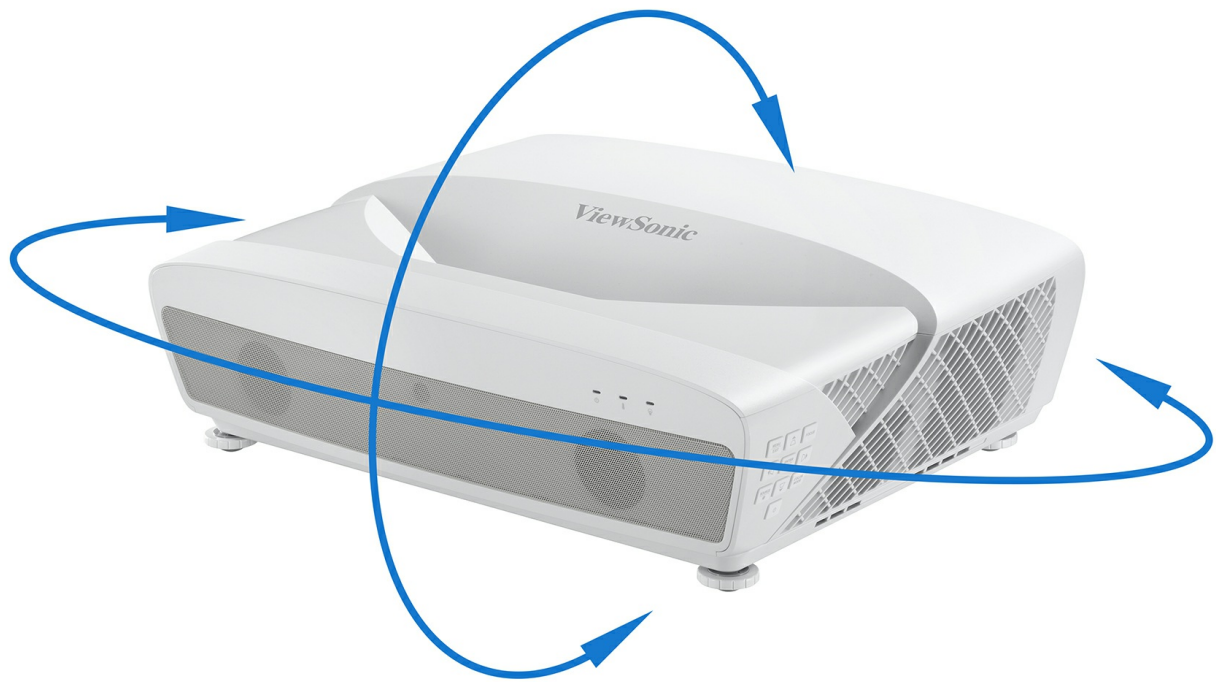

ViewSonic's LS831WU is an advanced 4,500 ANSI Lumens WUXGA ultra short throw installation projector perfect for public and commercial display applications. With a 0.25 throw ratio, users can easily get 100" screen from only 21 cm away. Screen size can further be expanded to up to 150" at a lower cost-per-inch compared to commercial displays. Adopting the 2nd generation laser phosphor technology, it offers consistent high brightness for a reliable 20,000 hours lifespan. Built-in HDBaseT receiver and 360° projection capability together ensure the ease of use desired. The embedded 20W cube speakers offer powerful audio right out of the box with three fine-tuned audio modes suitable for different application scenarios.

Commercial Display

LS831WU

Cost-effectively Receive AV Signal over Long Distance

With an integrated HDBT receiver, this projector can receive uncompressed HD video and audio over long distances (100 m for 1080p) via a Cat.5e/6 single network cable.

360° Creative Applications

The projector can freely rotate at any angle vertically to aid with creative applications, allowing projection onto ceilings, walls, or angled signage.

Easy Image Adjustment

Horizontal and Vertical Keystone correction along with 4 corner adjustment features eliminate crooked or distorted images for a perfectly proportioned picture every time.

Remote Control of Motorized Focus

Make your images sharp and clear effortlessly with the motorized focus triggered by commands on the remote control. Free from manual adjustment that requires approaching the ceiling-mounted projector and may disturb the original projection setting.