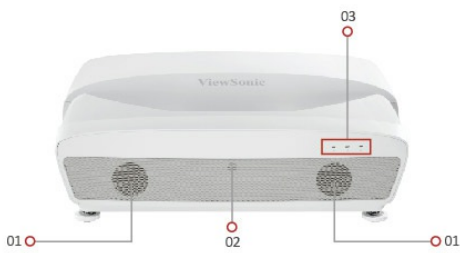

1. Speaker Area
2. Front IR
3. LED Indicator
4. Keypad
5. Adjustment Foot
6. USB Type A(5V/1.5A)
7. HDMI x 2
8. HDBaseT
9. LAN
10. 12V Out
11. Computer In