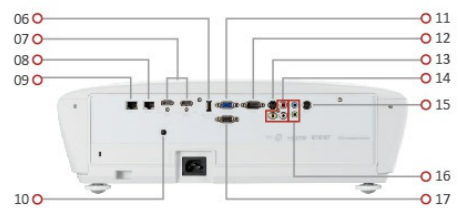

1. Speaker Area
2. Front IR
3. LED Indicator
4. Keypad
5. Adjustment Foot
6. USB Type A(5V/1.5A)
7. HDMI x 2
8. HDBaseT
9. LAN
10. 12V Out
11. Computer In