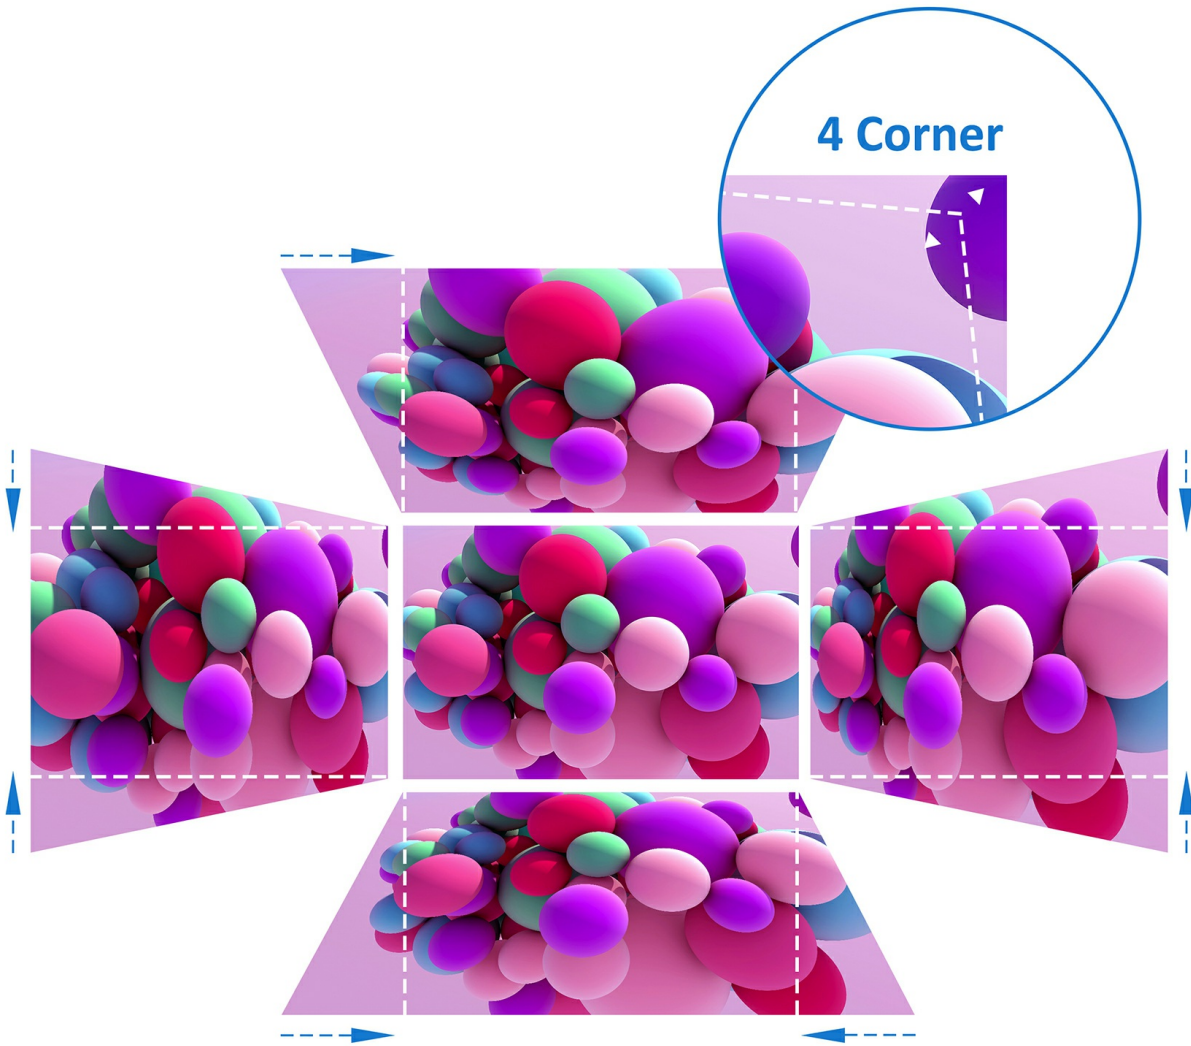

360° Creative Applications

The projector can freely rotate at any angle vertically to aid with creative applications, allowing projection onto ceilings, walls, or angled signage.

Easy Image Adjustment

Horizontal and Vertical Keystone correction along with 4 corner adjustment features eliminate crooked or distorted images for a perfectly proportioned picture every time.