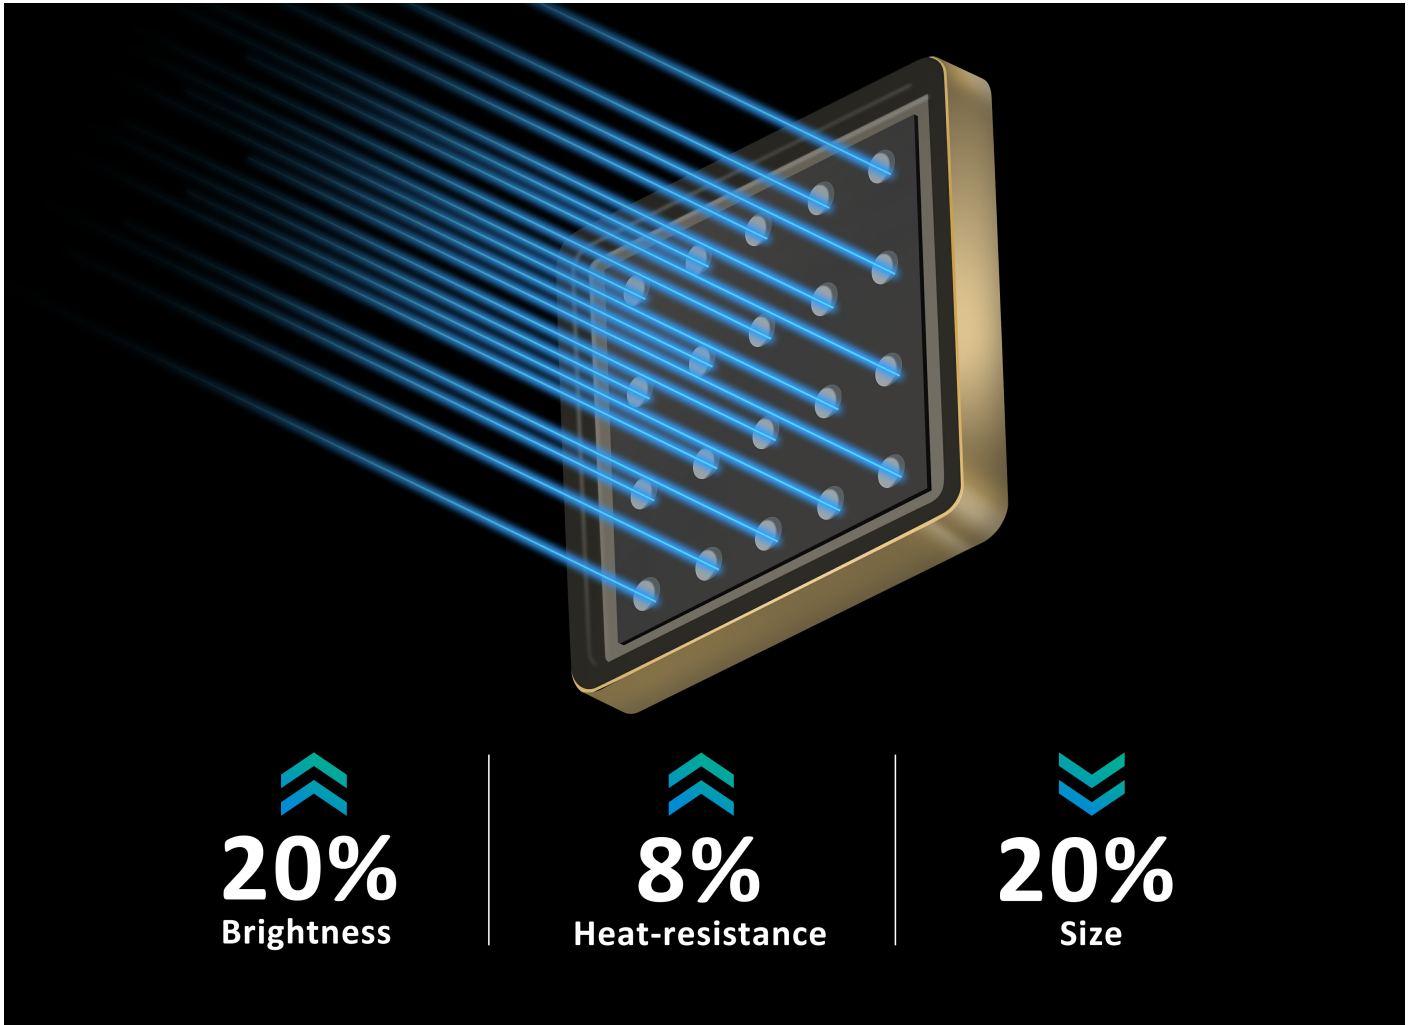

Reliable Long-term Performance

The laser technology offers a maintenance-free lifespan up to 20,000 hours (4 hours per day for more than 13 years). And the cooling design enables 24/7 operation without degradation of quality or performance.