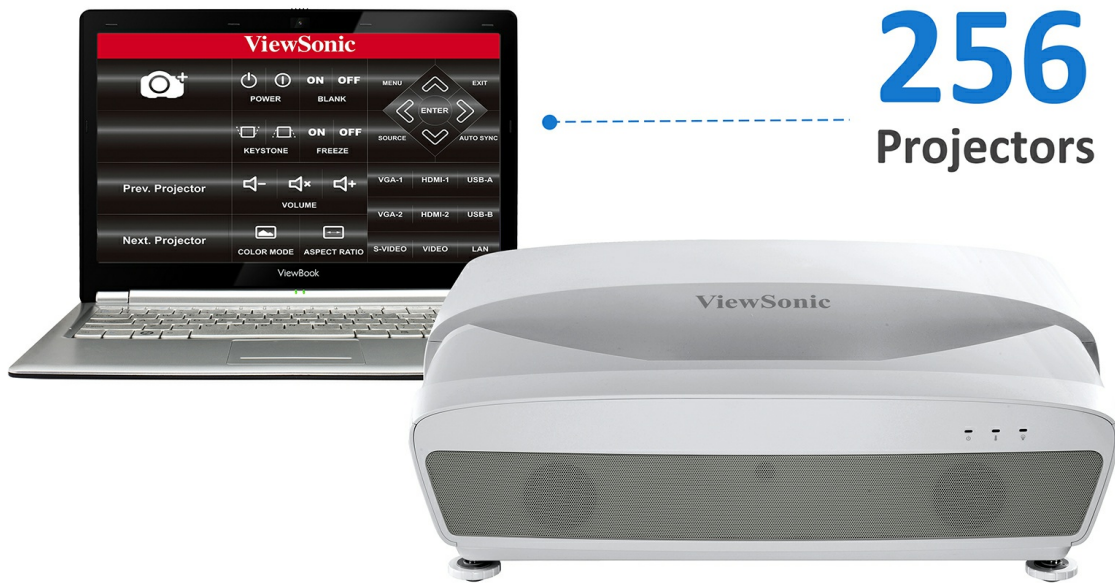

ViewSonic's LS831WU is an advanced 4,500 ANSI Lumens WUXGA ultra short throw installation projector perfect for public and commercial display applications. With a 0.25 throw ratio, users can easily get 100" screen from only 21 cm away. Screen size can further be expanded to up to 150" at a lower cost-per-inch compared to commercial displays. Adopting the 2nd generation laser phosphor technology, it offers consistent high brightness for a reliable 20,000 hours lifespan. Built-in HDBaseT receiver and 360° projection capability together ensure the ease of use desired. The embedded 20W cube speakers offer powerful audio right out of the box with three fine-tuned audio modes suitable for different application scenarios.

360° Creative Applications

The projector can freely rotate at any angle vertically to aid with creative applications, allowing projection onto ceilings, walls, or angled signage.

Easy Image Adjustment

Horizontal and Vertical Keystone correction along with 4 corner adjustment features eliminate crooked or distorted images for a perfectly proportioned picture every time.

Remote Control of Motorized Focus

Make your images sharp and clear effortlessly with the motorized focus triggered by commands on the remote control. Free from manual adjustment that requires approaching the ceiling-mounted projector and may disturb the original projection setting.

Centralized Control for Management Efficiency

This projector comes equipped with Control 4, Crestron, AMX, Extron and ViewSonic vController, an easy-to-use network management tool.

**The Control 4 driver will be built into the device in advance and get certification once it has finished the verification process.*