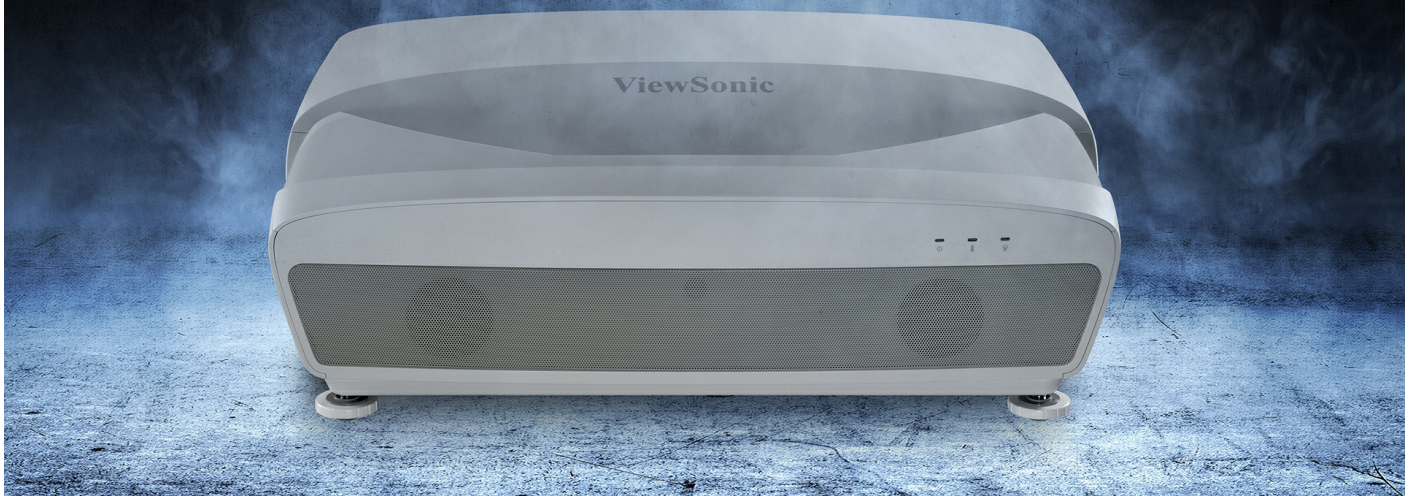

IP5X

Optical Engine

Vivid and Immersive Display with BrilliantColorPanel™

Engineered with innovative panel technology, the ridged surface of optional BrilliantColorPanel™ is designed to deflect 90% of ambient light, and keeps the true color displayed on the screen unaffected. Meanwhile, it achieves a contrast ratio 4-times higher than that of an average projector screen and helps to eliminate washed-out images.