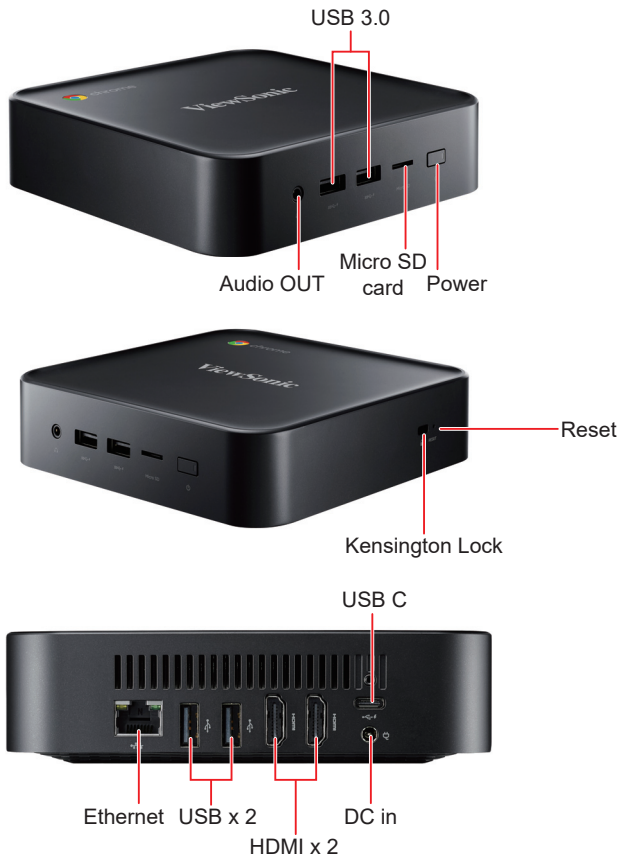

2 Port connections