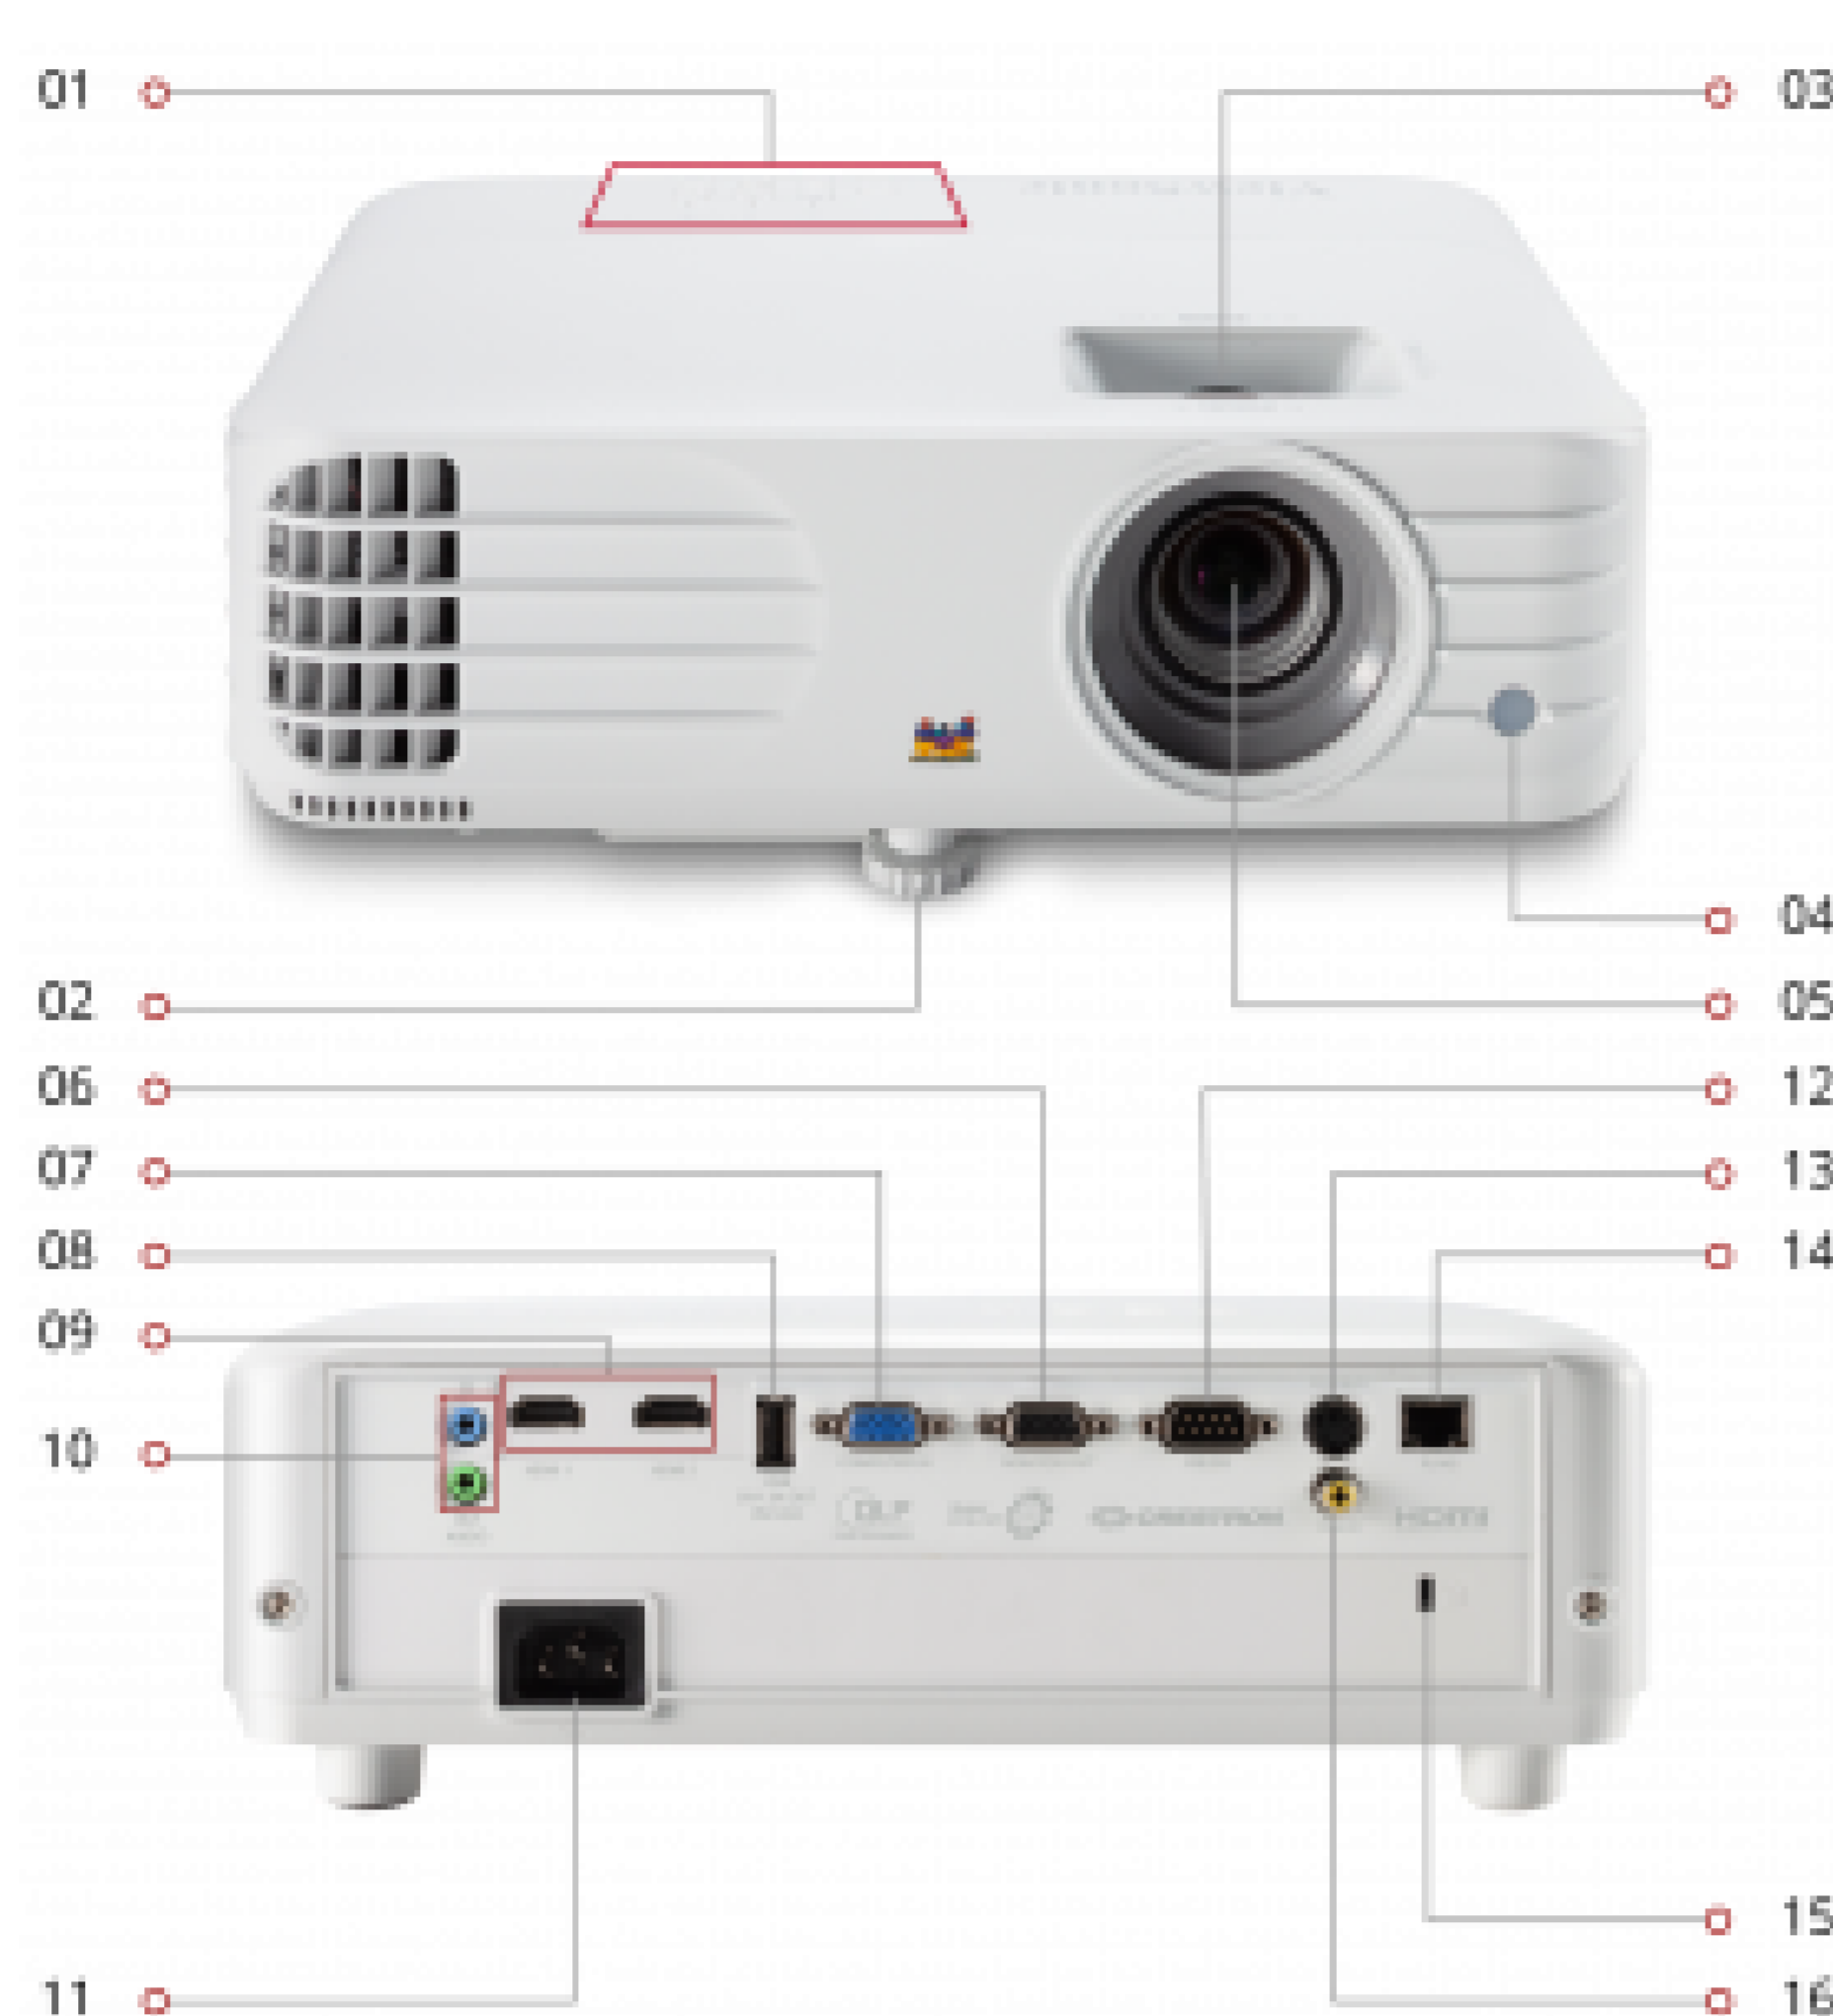

Key Features

Bright Images in any Environment | Up to
20,000 hours lamp life | Easy LAN Control |
SuperColor: Amazing Color Accuracy

Product Description

The ViewSonic® PG706HD 1080p projector features 4,000 lumens, Full HD 1920x1080 native resolution, an intuitive, user-friendly design, and a sleek white chassis. Exclusive SuperColor™ technology offers a wide color gamut for beautiful image production in nearly any environment. Equipped with Crestron® LAN controller, this projector makes it easy for IT admin to remotely control and manage multiple projectors from their workstations. With a shorter throw **ratio**, 1.2x optical zoom, vertical keystone, and extensive connectivity, the PG706HD provides flexible and quick set-up. What's more, an energy-saving SuperEco™ feature reduces power consumption and extends the lamp life by up to 20,000 hours. The PG706HD is the ideal projector for both high-definition presentations and vibrant multimedia entertainment.

Control Panel
Elevation Foot
Zoom Ring
IR Remote Sensor
Projection Lens

Monitor Out
VGA In
USB 2.0 Type A
HDMI (x2)
Audio In/Out

AC In
RS232
S-Video In
LAN
Kensington® Lock Slot

RCA Video In

1920 x 1080
RESOLUTION

4,000 ANSI
LUMENS

1.5-1.65
THROW RATIO

Display:

Type:	DLP Lamp
Resolution Type:	HD (1920x1080)
Resolution:	1920 x 1080
Brightness (Lumens):	4,000 ANSI
Display Size (in.):	30 - 300 in. / 0.76 - 7.62 m
Throw Distance:	3.3 - 36.0 ft / 1.0 - 11.0 m
Throw Ratio :	1.5-1.65
Keystone:	Vertical (+/- 40°)
Lens:	1.1x optical zoom
Light Source (watt):	245
Light Source Life, Normal (hours):	4000
Light Source Life, Dynamic Eco-Mode (hours):	20000
Color Depth:	1.07B Color (R/G/B 10bit)
Aspect Ratio :	16:9