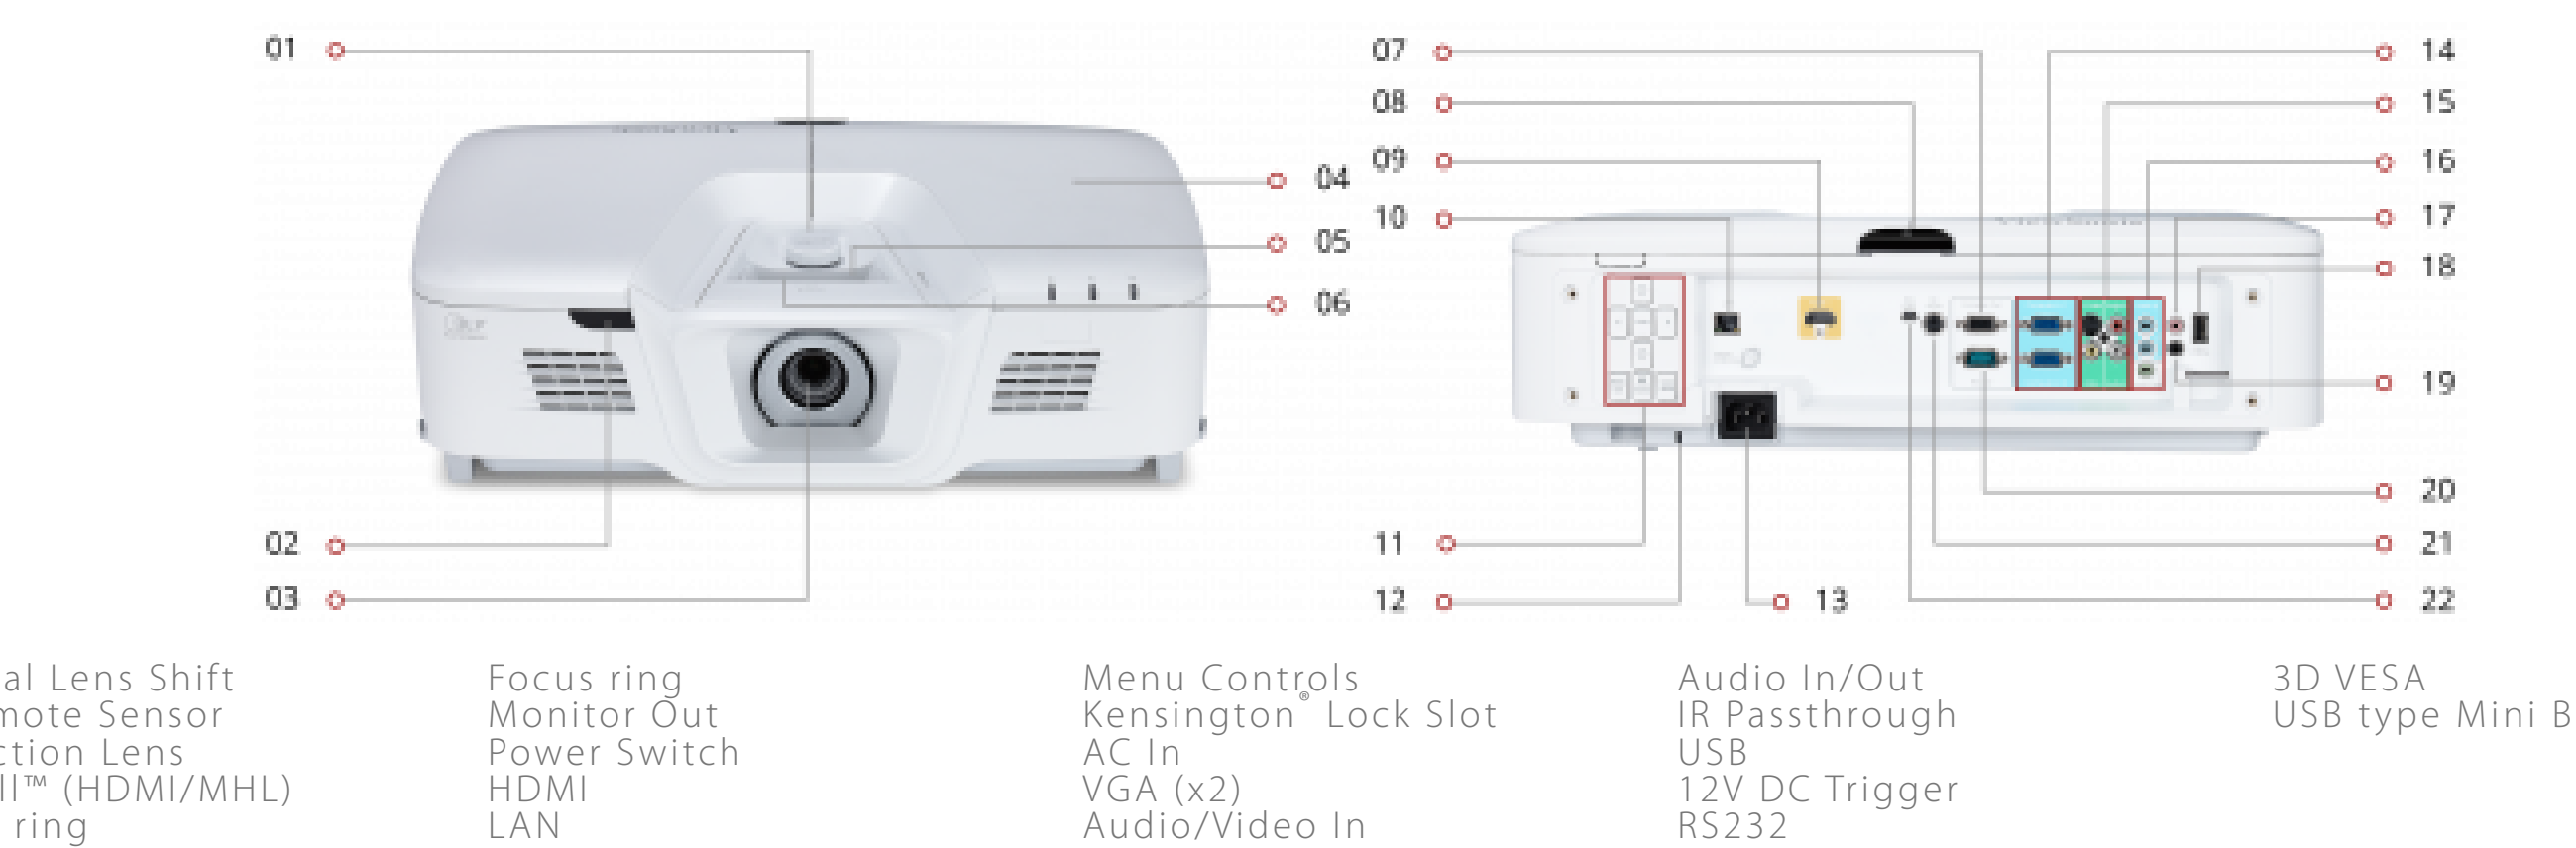

Key Features

5,000 Lumen Brightness | Vertical Lens Shift
with Centered Lens | PortAll®: Discreet Wireless
Streaming | Network Monitoring & Control |
SuperColor™: Amazing Color Accuracy

Product Description

Delivering 1280 x 800 resolution and 5000 lumens of brightness, the ViewSonic® PG800W is the ideal WXGA projector for professional installations, large venues, and business and education environments. With its 1.3x optical zoom, centered lens, vertical lens shift, and vertical keystone, the PG800W provides extreme flexibility even in the most challenging installations. The PG800W boasts a sleek top cover design for quick lamp and accessory access, while an intuitive PortAll® compartment accommodates additional accessories such as an HDBaseT receiver, wireless streaming device, or PC stick. A 4-in-1 power button serves as a central point for LED notifications. Moreover, two HDMI ports and additional audio and video ports allow for extensive connectivity to handle multiple devices without the need to switch cables. Powered by SuperColor™ technology for beautiful image reproduction, and SonicExpert® technology for incredibly clear sound, the PG800W delivers a professional audiovisual performance.

1280 x 800
RESOLUTION

5,000 ANSI
LUMENS

1.2 - 1.6
THROW RATIO

Display:

Type:	DLP Lamp
Resolution Type:	WXGA (1280x800)
Resolution:	1280 x 800
Brightness (Lumens):	5,000 ANSI
Display Size (in.):	30 - 300 in. / 0.76 - 7.62 m
Throw Distance:	2.6 - 33.3 ft / 0.78 - 10.14 m
Throw Ratio:	1.2 - 1.6
Keystone:	Vertical (+/- 40°)
Lens:	1.3x Manual optical zoom / manual optical focus
Light Source (watt):	370
Light Source Life, Normal (hours):	2000
Light Source Life, Dynamic Eco-Mode (hours):	2500
Color Depth:	1.07B Color (R/G/B 10bit)
Dynamic Contrast Ratio:	5,000:1
Aspect Ratio:	16:10