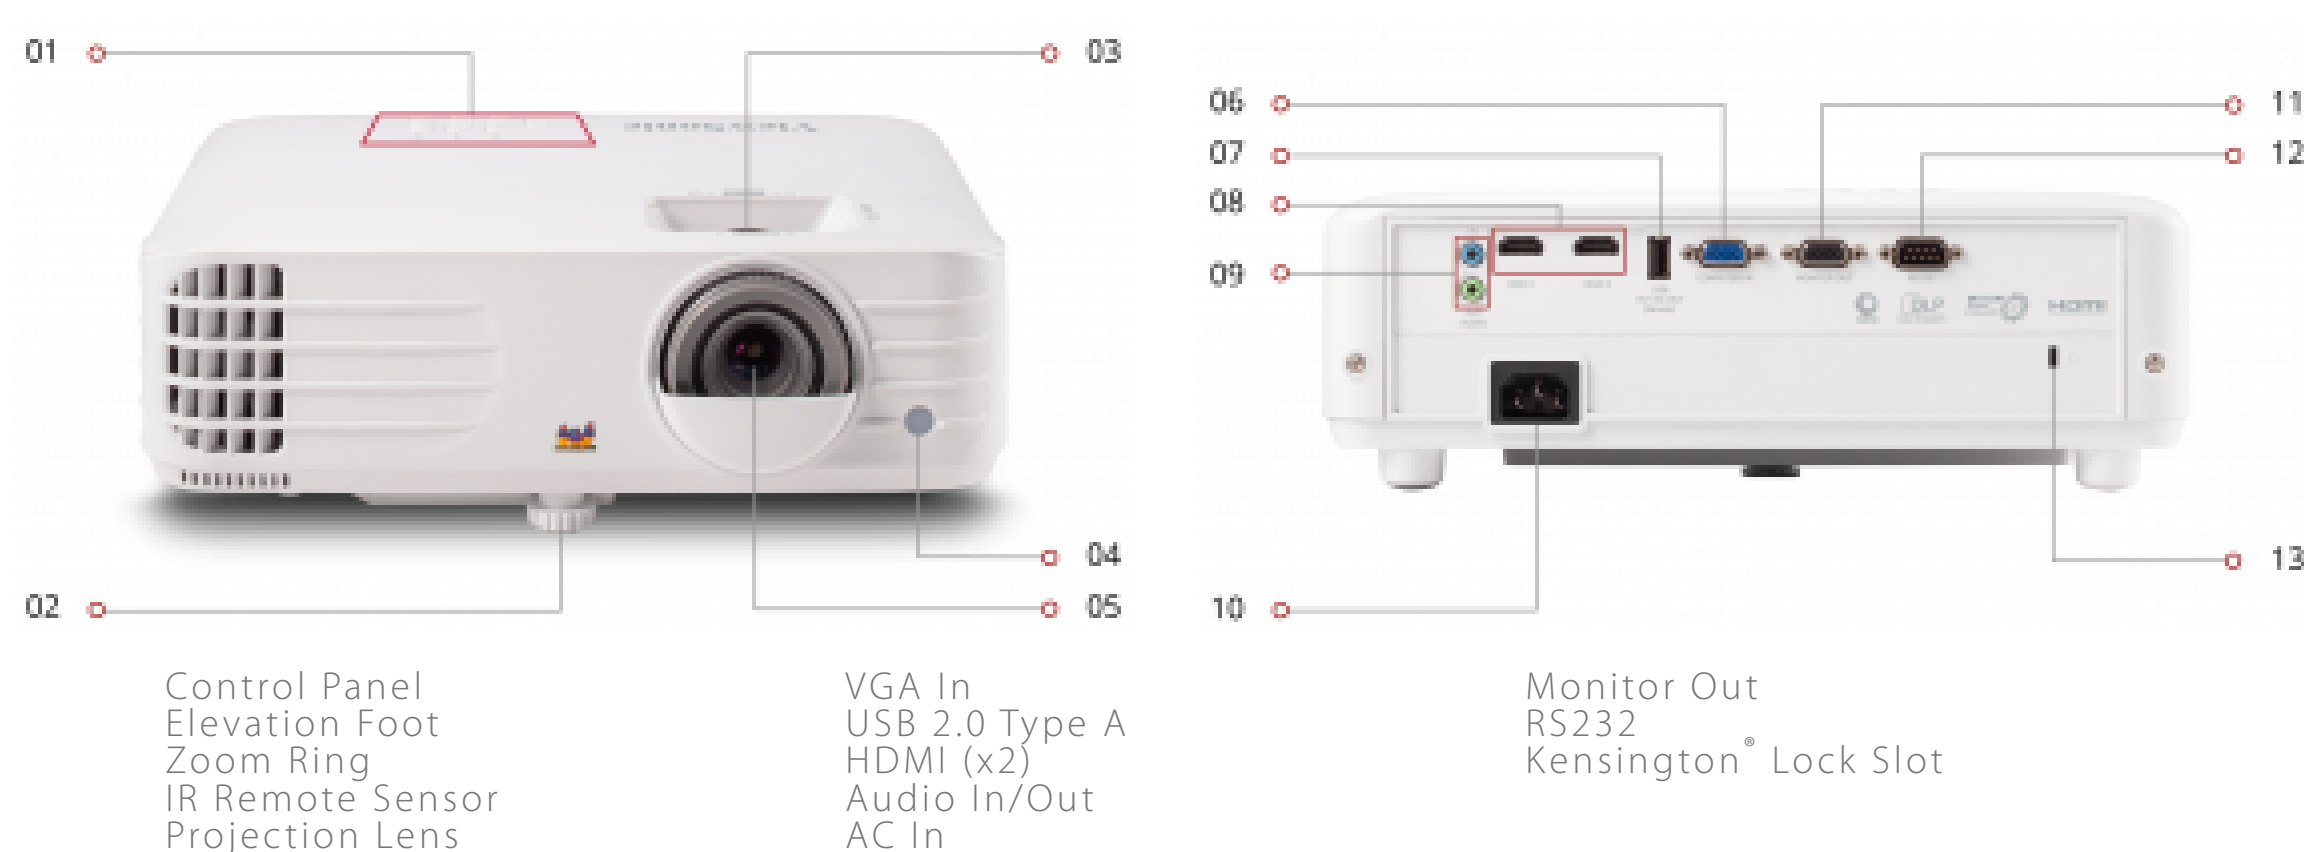

## Product Description

For an incredible audiovisual experience at a great value, the ViewSonic® PX703HD projector delivers. Perfect for home entertainment, this projector features 3500 lumens, Full HD 1920x1080 native resolution, an intuitive, user-friendly design, and a sleek white chassis. Exclusive SuperColor™ technology offers a wide color gamut for beautiful image production in nearly any environment, while a 10W speaker delivers incredibly clear and audible sound. An ultra-low input latency provides faster frame-by-frame action, while a Sports Mode feature delivers stunning detail so you can enjoy fast-action sports on the big screen. Full HD 3D compatibility lets you enjoy 3D movies and games. What's more, an energy-saving SuperEco® feature reduces power consumption and extends the lamp life by up to 15,000 hours.\* With a shorter throw ratio, 1.3x optical zoom, smart design, and extensive connectivity, the PX703HD provides flexible and quick set-up in any home.

### Display:

Type:	DLP LED
Resolution Type:	HD (1920x1080)
Resolution:	1920 x 1080
Brightness (Lumens):	3,500 ANSI
Display Size (in.):	30 - 300 in. / 0.76 - 7.62 m
Throw Distance:	2.4 - 32.0 ft / 0.7 - 9.8 m
Throw Ratio:	1.13-1.47
Keystone:	Vertical (+/- 40°)
Light Source (watt):	203
Light Source Life, Normal (hours):	5000
Light Source Life, Dynamic Eco-Mode (hours):	20000
Color Depth:	1.07B Color (R/G/B 10bit)
Aspect Ratio:	16:9

### Connector:

USB 2.0 Type A(1), 3.5mm Audio Out(1), 3.5mm Audio In(1), Control (RS232)(1), HDMI 1.4(1), HDMI 1.4 (with HDCP 1.4)(1), VGA In(1), VGA Out(1)