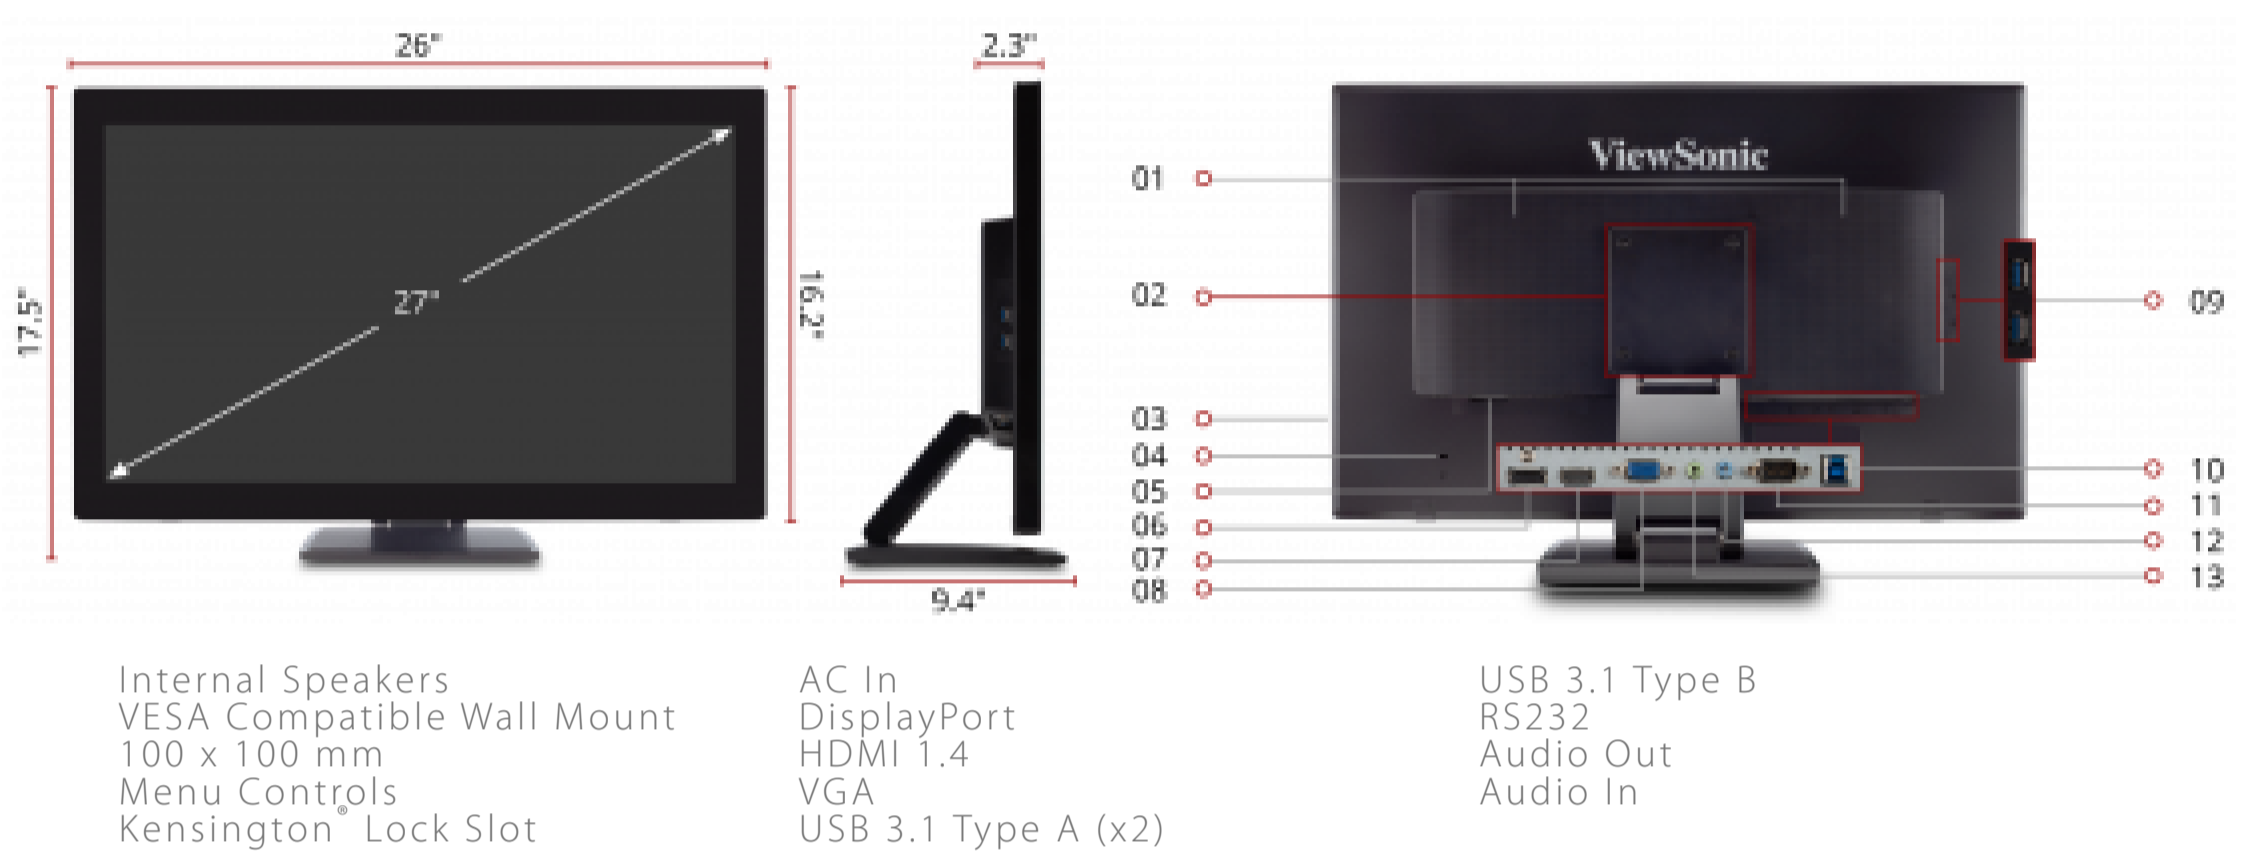

Key Features

10-Point Multi-Touch | SuperClear® MVA panel Technology | Ergonomic Dual-Hinge Design | Versatile connectivity | Control multiple devices

Product Description

The ViewSonic® TD2760 is an ideal solution for both commercial and consumer touch-screen applications. With an intuitive 10-point multi-touch display and a Full 1080p HD resolution, the 27-inch TD2760 delivers a versatile solution for use in the office or at home, as well as for use as an information kiosk in public areas, retail, and corporate sectors. With SuperClear® MVA panel technology with ultra-wide viewing angles and 50M:1 MEGA Dynamic Contrast Ratio bring greater definition and clarity to multimedia content. For added convenience, cross-platform compatibility works with operating systems such as Windows 10, Linux, Chrome, and Android.* Built-in connectivity options include DisplayPort, HDMI, and VGA ports along with a VESA compatible mount design, offering additional convenience for use as a wall-mount display. With serial port RS232 and HDMI CEC, the TD2760 can directly control connected devices. Even more, the ergonomic stand makes it easy for the user to tilt, raise, and lay the monitor flat for the most natural position, and create a comfortable working environment. Lastly, low power consumption with ENERGY STAR certification saves energy costs while reducing carbon emissions. *Supports Windows 7/8/10 and the latest Linux Kernel 4.X/3.X, the latest Chrome version, and Android 6.0 & 7.0