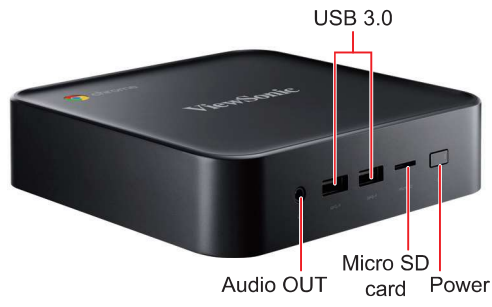

ViewSonic NMP760 Chromebox

Quick Start Guide

1 Box Contents

2 Port connections

ViewSonic NMP760 Chromebox

Quick Start Guide

3 Port connections

<http://www.viewsonic.com/support/>