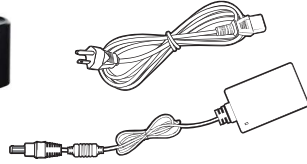

ViewSonic NMP760 Chromebox

Quick Start Guide

1 Box Contents

2 Port connections

ViewSonic NMP760 Chromebox

Quick Start Guide

3 Port connections

<http://www.viewsonic.com/support/>