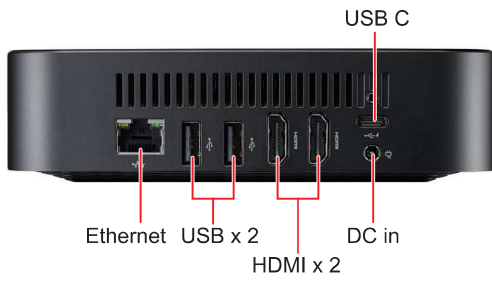

ViewSonic NMP760 Chromebox

Quick Start Guide

1 Box Contents

2 Port connections

ViewSonic NMP760 Chromebox

Quick Start Guide

3 Port connections

<http://www.viewsonic.com/support/>