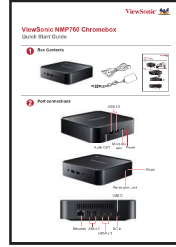

ViewSonic NMP760 Chromebox

Quick Start Guide

1 Box Contents

2 Port connections

ViewSonic NMP760 Chromebox

Quick Start Guide

3 Port connections

<http://www.viewsonic.com/support/>