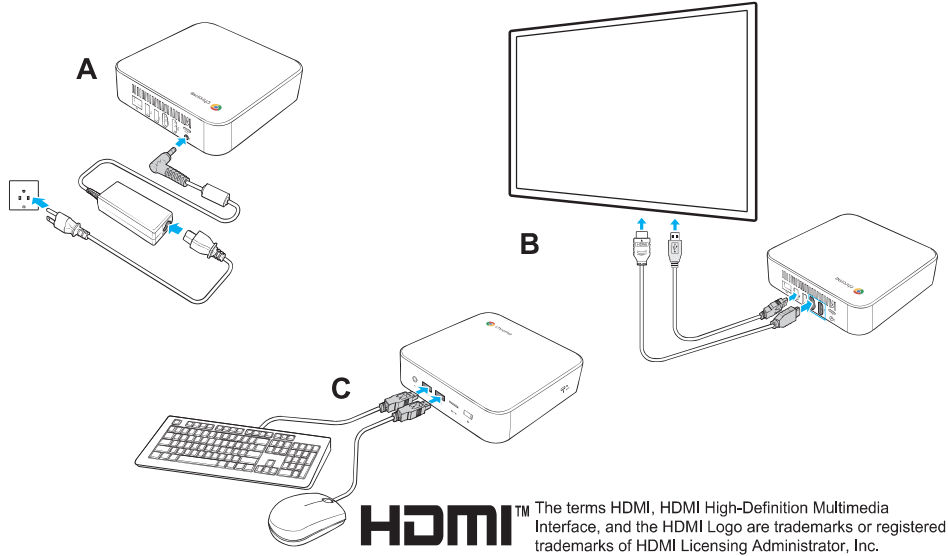

ViewSonic NMP760 Chromebox

Quick Start Guide

1 Box Contents

2 Port connections

ViewSonic NMP760 Chromebox

Quick Start Guide

3 Port connections

<http://www.viewsonic.com/support/>