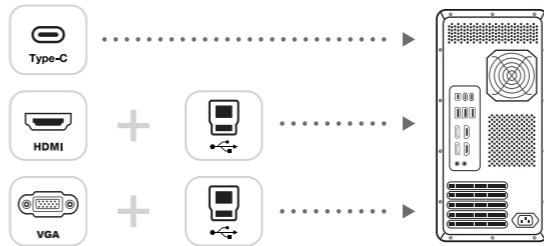

Touch Enable Connection