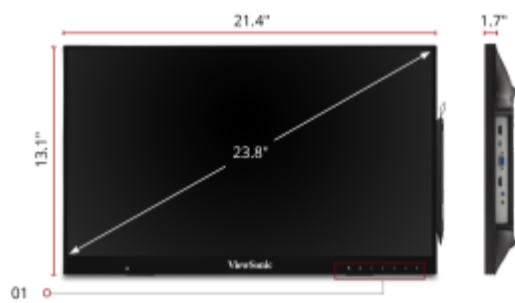

Product Description

With responsive PCAP touch technology and an MPP2.0 active stylus, the ViewSonic® ID2456 interactive pen display delivers precise control for more productive workspaces and collaborative classrooms. With high-performance touchscreen, this 24" (23.8" viewable) Full HD display provides smooth and responsive touch and pen tracking, along with amazing screen performance, within a sleek and bezel-less design. USB 3.1 Type-C connectivity offers a single-cable plug-and-play solution for laptops and Chromebooks, while HDMI output enables easy screen mirroring or extended desktops ideal for office productivity and podium applications in classrooms. A magnetic stylus pen with 4096 pressure sensitivity and +/- 50-degree tilt lets you write or draw on screen with precision, and easily attaches to the display bezel for secure storage. So whether used on its own on office desktops, as a collaboration station in corporate huddle spaces, or as a front-of-classroom interactive teaching hub, the ID2456 helps to boost efficiency and productivity.

Display:

Display Size (in.):	24
Viewable Area (in.):	23.8
Resolution:	1920 x 1080
Static Contrast Ratio:	1,000:1
Brightness:	250 cd/m2
Backlight Life (Hours):	30,000
Response Time (Typical GTG):	14ms
Colors:	16.7M
Viewing Angles:	178° horizontal, 178° vertical
Light Source:	LED
Panel Surface:	Anti-Glare type, Hardness 6H
Aspect Ratio:	16:9
Refresh Rate (Hz):	60

Mount:

VESA Compatible:	100 x 100 mm
------------------	--------------

Weight (metric):

Gross (kg):	7.7
Net (kg):	5

Weight (imperial):

Net (lbs):	11
Gross (lbs):	17

Dimensions (metric) (WxHxD):

Packaging (mm):	605mm (W) x 125mm (H) x 405mm(D)
Physical (mm):	333 mm (W) x 43 mm (H) x 545 mm (D)

Dimensions (imperial) (WxHxD):

Packaging (in.):	23.82" (W) x 4.92" (H) x 15.94" (D)
Physical (in.):	13.11 " (W) x 1.7 " (H) x 21.44 " (D)

General:

Regulations: cTUVus, FCC, Energy Star 8.0, CEC, CE RoHS, REACH, WEEE, BSMI, NOM or UL Mexico CoC (Addendum), Mexico Energy