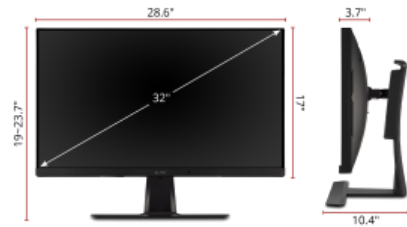

- 1. VESA Compatible Wall Mount 100 x 100
- 2. Internal Speakers
- 3. Audio Out
- 4. Headphone Hook
- 5. USB-A (x3)

- 6. USB-B
- 7. DisplayPort In
- 8. HDMI 2.0 (x3)

32"
DISPLAY

IPS
PANEL

3840 x 2160
RESOLUTION

Compatibility:

PC Resolution (max):	3840 x 2160
Mac® Resolution (max):	3840 x 2160

Connector:

USB Type A(3), USB Type B(1), 3.5mm Audio Out(1), HDMI 2.0 In(3), DisplayPort(1)

Audio:

Internal Speakers:	5W (x2)
--------------------	---------

Ergonomics:

Height Adjust:	120 mm / 4.7 in
Tilt (Forward/Back):	5° / 20°

Weight (imperial):

Net (lbs):	23.8
Net Without Stand (lbs):	17.1
Gross (lbs):	35.1

Weight (metric):

Net (kg):	10.8
Net Without Stand (kg):	7.8
Gross (kg):	15.9

Dimensions (imperial) (WxHxD):

Packaging (in.):	33.5 x 20.7 x 12.9
Physical (in.):	28.6 x 18.99~23.71 x 10.4
Physical Without Stand (in.):	28.6 x 17 x 3.7

Dimensions (metric) (WxHxD):

Packaging (mm):	850.0 x 527.0 x 327.0
Physical (mm):	726.0 x 482.3~602.3 x 265.0
Physical Without Stand (mm):	726.0 x 432.0 x 93.0