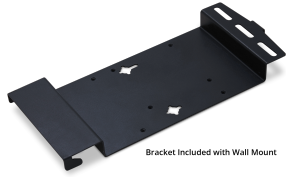

PACKAGE CONTENTS

Plate x 2, Trestle x 2, Installation Guide x 1, Screw x 29, Washer x 10, Plastic bolt x 10

UPC: 766907909227

Contact Sales

ViewSonic.com

888.881.8781

email: salesinfo@viewsonic.com