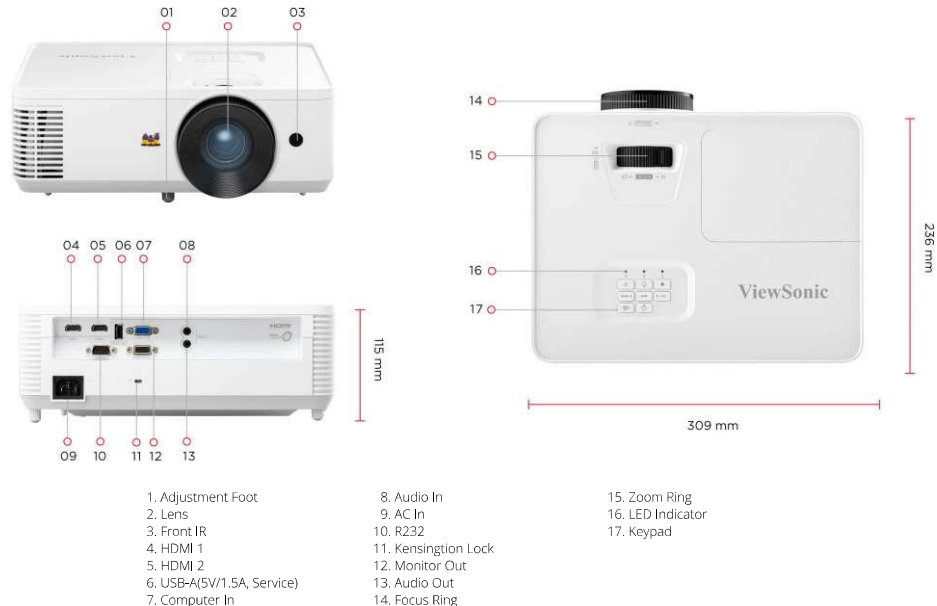

Visit Us www.viewsonic.com

SPECIFICATION

Native Resolution:	800x600
Brightness:	4500 (ANSI Lumens)
Contrast Ratio with SuperEco Mode:	12500:1
Display Color:	1.07 Billion Colors
Light Source Type:	240W UHP Lamp
Light Source Life (hours) with Normal Mode:	4000
Light Source Life (hours) with SuperEco Mode:	12000
Lens:	F=2.42-2.53, f=21.85-24.01mm
Projection Offset:	115%+/-5%
Throw Ratio:	1.94-2.16
Optical Zoom:	1.1x
Digital Zoom:	0.8x-2.0x
Image Size:	30"-300"
Throw Distance:	1.18m-13.17m (100"@3.94m)
Keystone:	+/- 40° (V)
Audible Noise (Normal):	34dB
Audible Noise (Eco):	25dB
Input Lag:	33.2ms
Resolution Support:	VGA(640 x 480) to FullHD(1920 x 1080)
HDTV Compatibility:	480i, 480p, 576i, 576p, 720p, 1080i, 1080p
Video Compatibility:	NTSC, PAL, SECAM
Horizontal Frequency:	15K-102KHz
Vertical Scan Rate:	23-120Hz
INPUT	
Computer in (share with component):	1
HDMI:	2 (HDMI 1.4/ HDCP 1.4)
Audio-in (3.5mm):	1
OUTPUT	
Monitor out:	1
Audio-out (3.5mm):	1
Speaker:	3W
USB Type A (Power):	1 (5V/1.5A)
CONTROL	
RS232 (DB 9-pin male):	1
USB Type A (Services):	1 (share with USB A Output)

OTHERS

Power Supply Voltage:	100-240V+/- 10%, 50/60Hz (AC in)
Power Consumption:	Normal: 295W Standby: <0.5W
Operating Temperature:	0~40°C
Carton:	Brown
Net Weight:	2.70kg
Gross Weight:	3.80Kg
Dimensions (WxDxH) with Adjustment Foot:	309x234x115mm
Packing Dimensions:	400x337x168mm
OSD Language:	English, German, French, Swedish, Spanish, Portuguese, Polish, Dutch, T. Chinese, Finnish, Korean, Russian, Hungarian, Czech, Arabic, Thai, Turkish, Vietnamese, Italian, Total 22 languages
User Guide Language:	English, S-Chinese, T-Chinese, Finnish, French, German, Italian, Japanese, Korean, Polish, Portuguese, Russian, Spanish, Total 15 languages