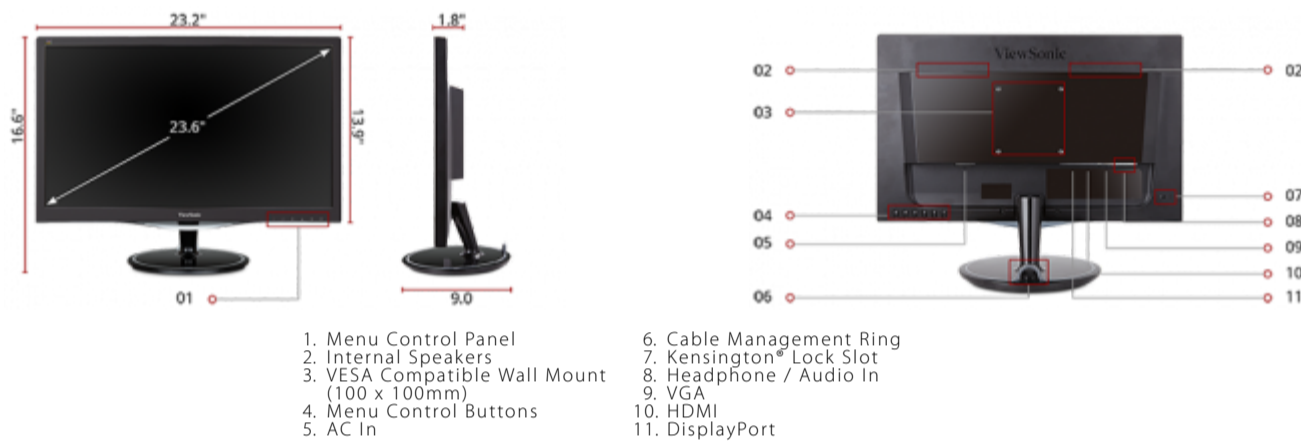

24"
DISPLAY

TN
PANEL

1920 x 1080
RESOLUTION

Contact Sales

- call: 888.881.8781
- email: salesinfo@viewsonic.com
- visit: viewsonic.com

Display:

Display Size (in.):	24
Viewable Area (in.):	23.6
Panel Type:	TN
Resolution:	1920 x 1080
Resolution Type:	HD (1920x1080)
Static Contrast Ratio:	1,000:1
Dynamic Contrast Ratio:	80M:1
Light Source:	LED
Brightness:	300 cd/m2
Colors:	16.7M
Response Time (Typical GTG):	2ms
Viewing Angles:	170° horizontal, 160° vertical
Backlight Life (Hours):	40,000
Panel Surface:	3H Anti-glare, hard-coating
Refresh Rate (Hz):	75
Adaptive Sync:	AMD FreeSync

Video Input:

Analog Sync:	Separate Sync, Composite Sync, Sync on Green, TMDS, PCI-E
--------------	---

Ergonomics:

Tilt (Forward/Back):	5° / 23°
----------------------	----------

Weight (imperial):

Net (lbs):	9.03
Net Without Stand (lbs):	7.93
Gross (lbs):	12.3

Weight (metric):

Net (kg):	4.1
Net Without Stand (kg):	3.6
Gross (kg):	5.6

Dimensions (imperial) (WxHxD):

Packaging (in.):	24.4 x 19.5 x 4.9
Physical (in.):	23.2 x 16.6 x 9.0
Physical Without Stand (in.):	23.2 x 13.9 x 1.8

Dimensions (metric) (WxHxD):

Packaging (mm):	619 x 495 x 125
Physical (mm):	558.7 x 422.4 x 229.7
Physical Without Stand (mm):	558.7 x 352.6 x 45.5

General:

Regulations: cULus, FCC-B, ICES003, Energy Star 7.0 (by panel), Mexico-CoC, Mexico Energy, ST mark, WEEE, RoHS Green BOM & RoHS DoC, CE EMC, CB, REACH SVHC List & DoC, EEL, ErP, EAC, UkrSEPRO + DoC