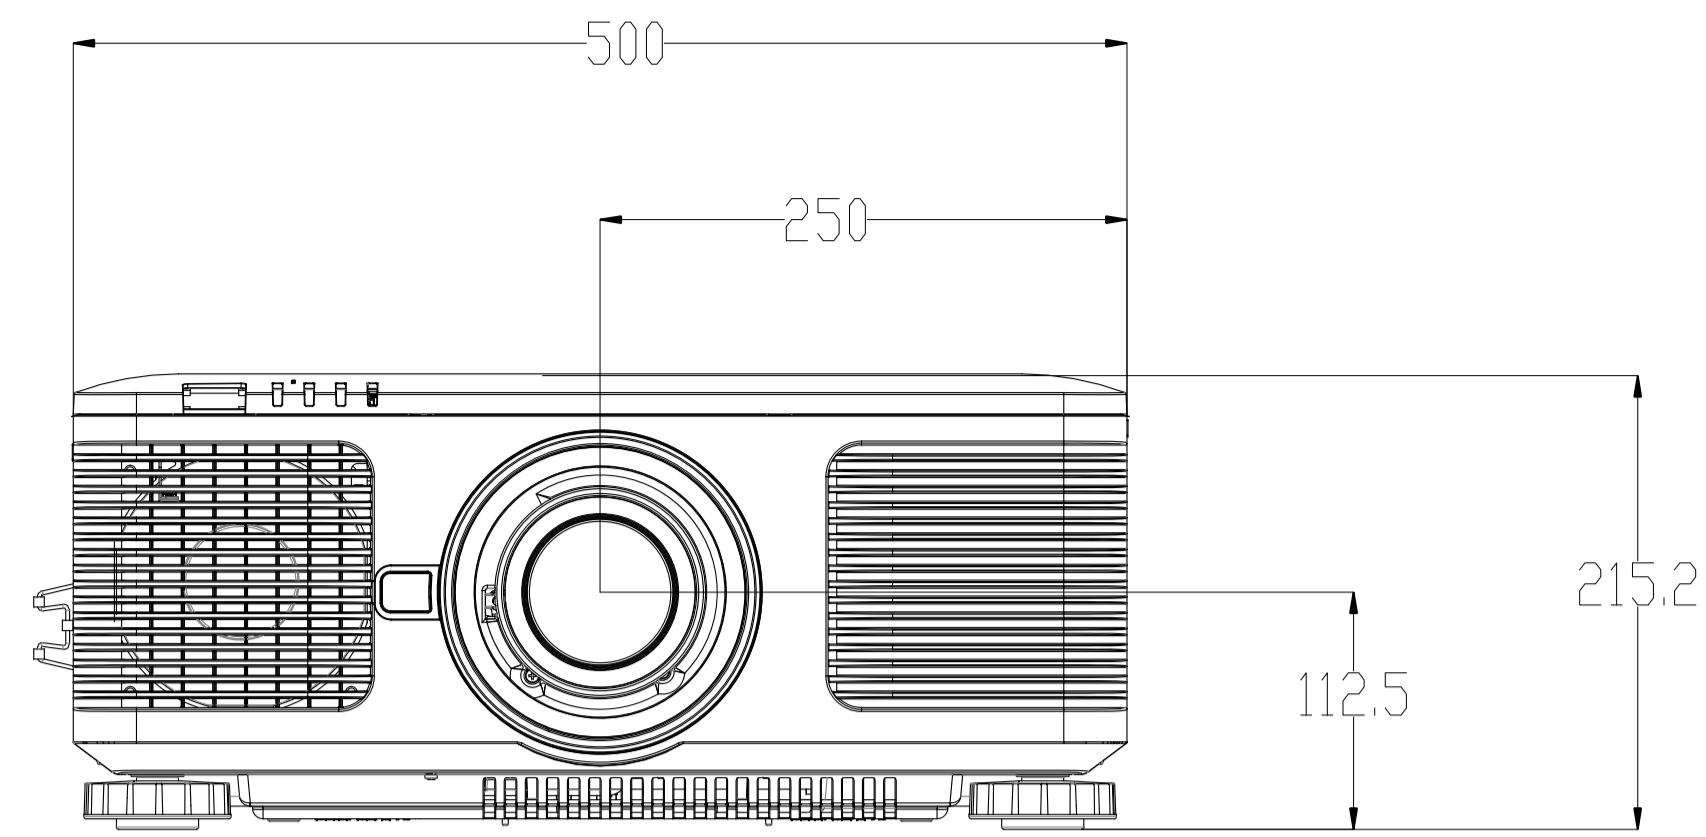

Vivitek Projector

DU8090Z-WH/ DY8090Z-BK

DATE	2015/11/10	REV.	00
------	------------	------	----

6-CEILING MOUNT HOLE
USED M4*P0.7*L10~M4*P0.7*L14