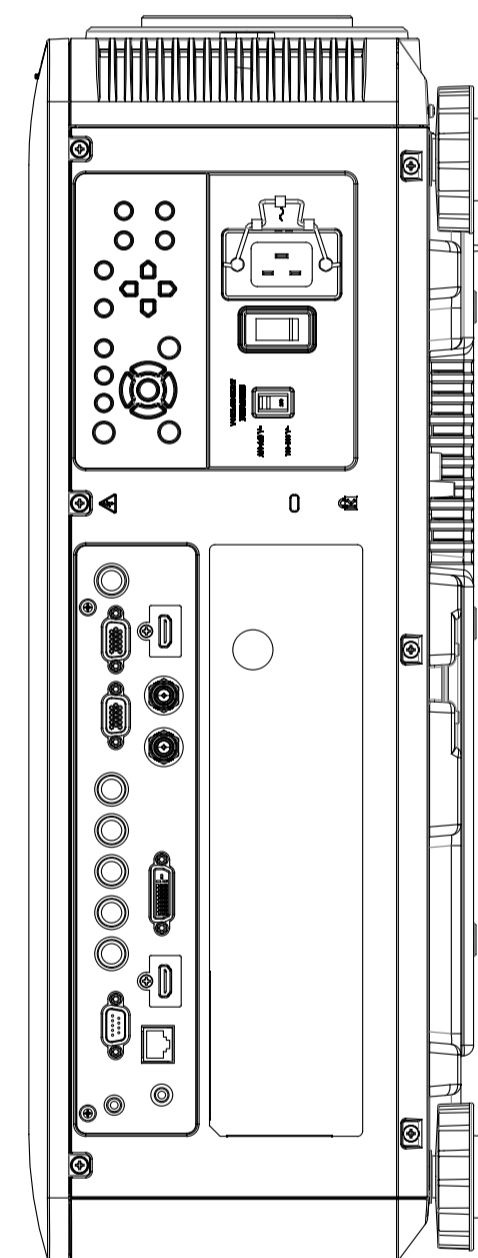

Vivitek Projector

DU8090Z-WH/ DY8090Z-BK

DATE	2015/11/10	REV.	00
------	------------	------	----

6-CEILING MOUNT HOLE
USED M4*P0.7*L10~M4*P0.7*L14