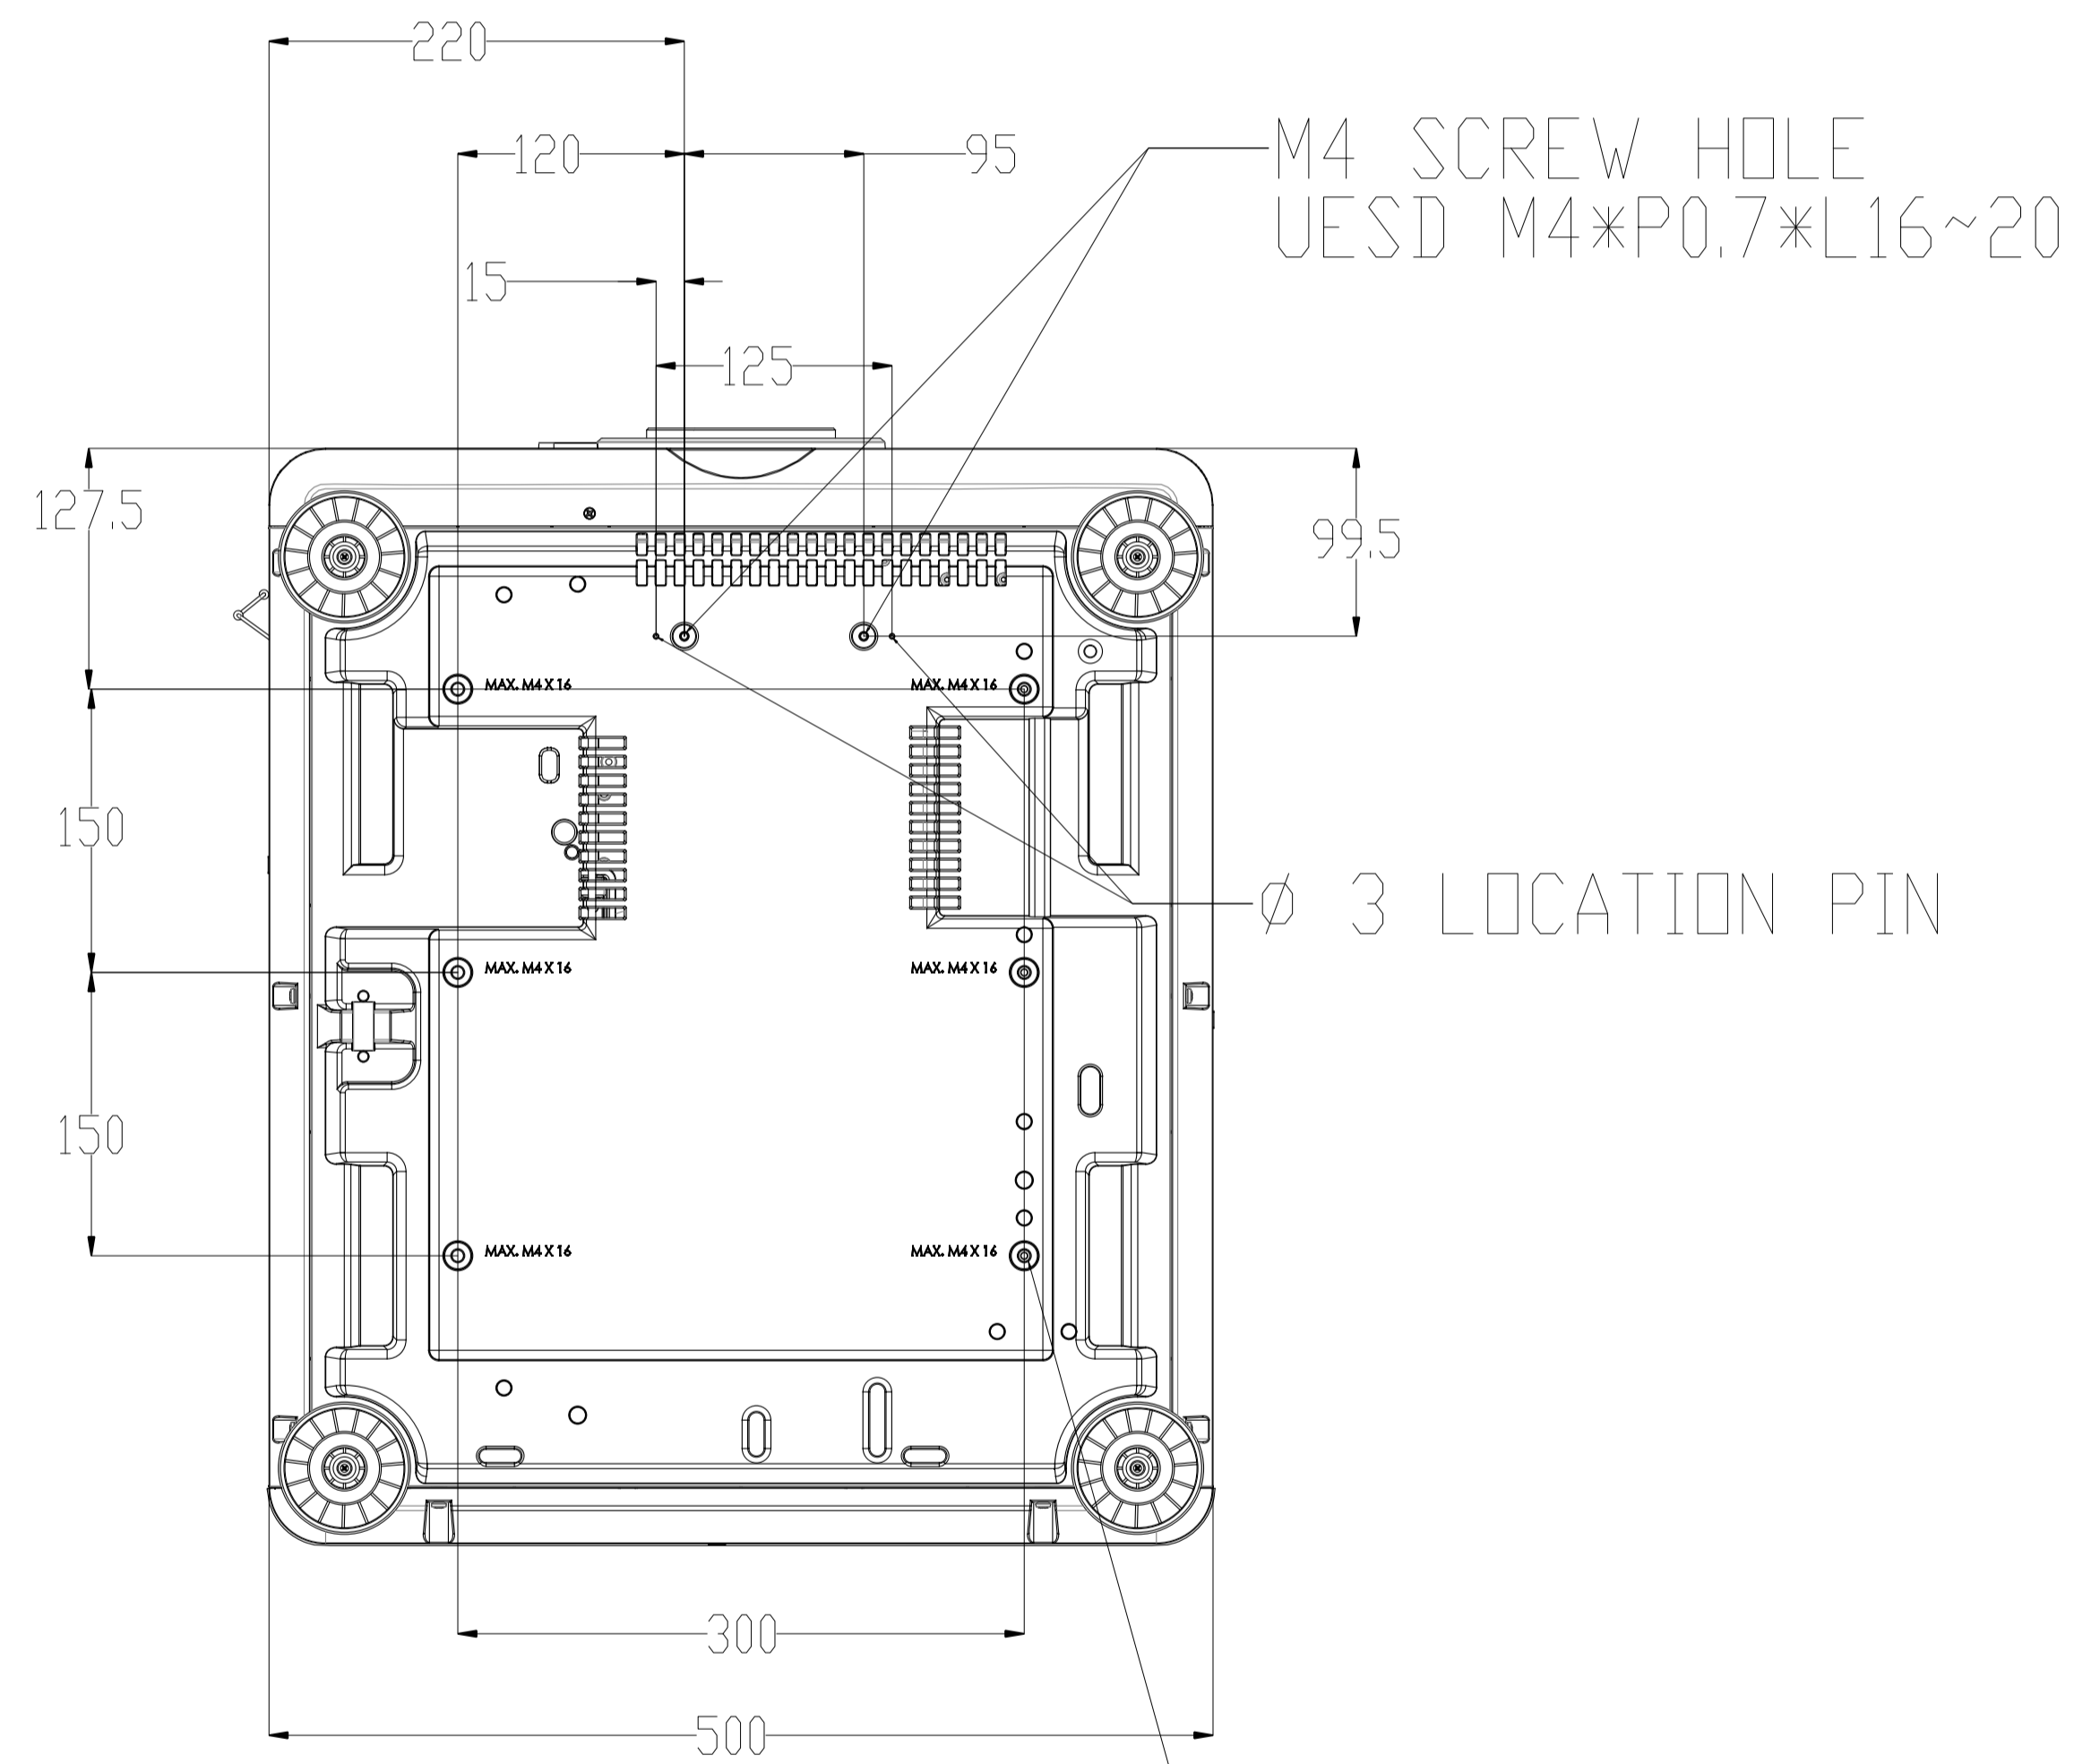

Vivitek Projector

DU8090Z-WH/ DY8090Z-BK

DATE	2015/11/10	REV.	00
------	------------	------	----

6-CEILING MOUNT HOLE
USED M4*P0.7*L10~M4*P0.7*L14