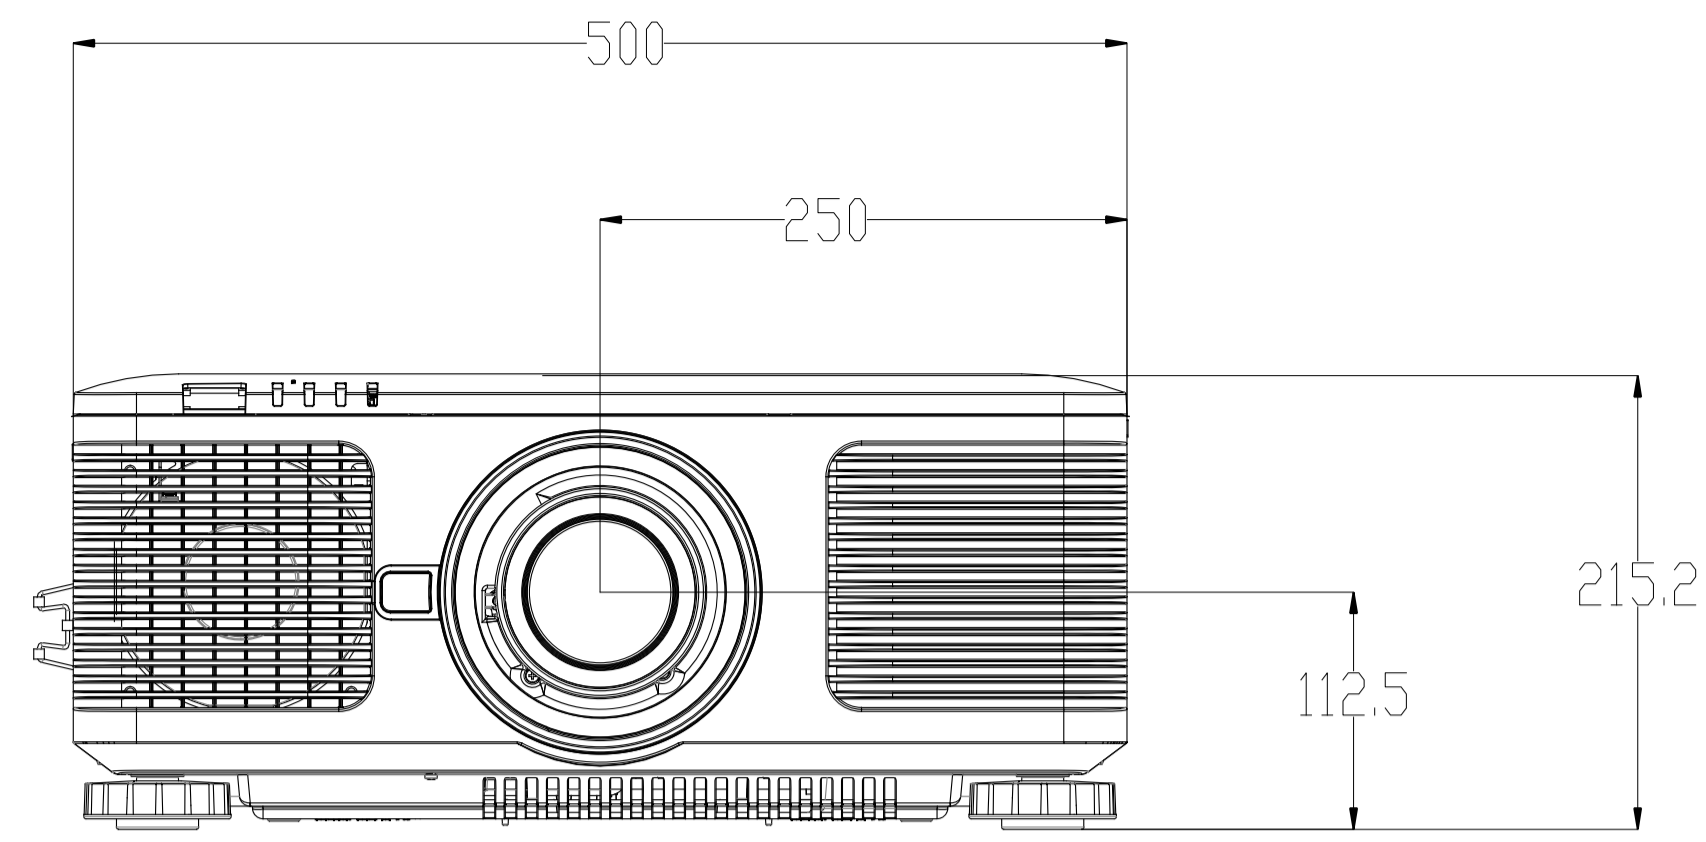

Vivitek Projector

DU8090Z-WH/ DY8090Z-BK

DATE	2015/11/10	REV.	00
------	------------	------	----

6-CEILING MOUNT HOLE
USED M4*P0.7*L10~M4*P0.7*L14