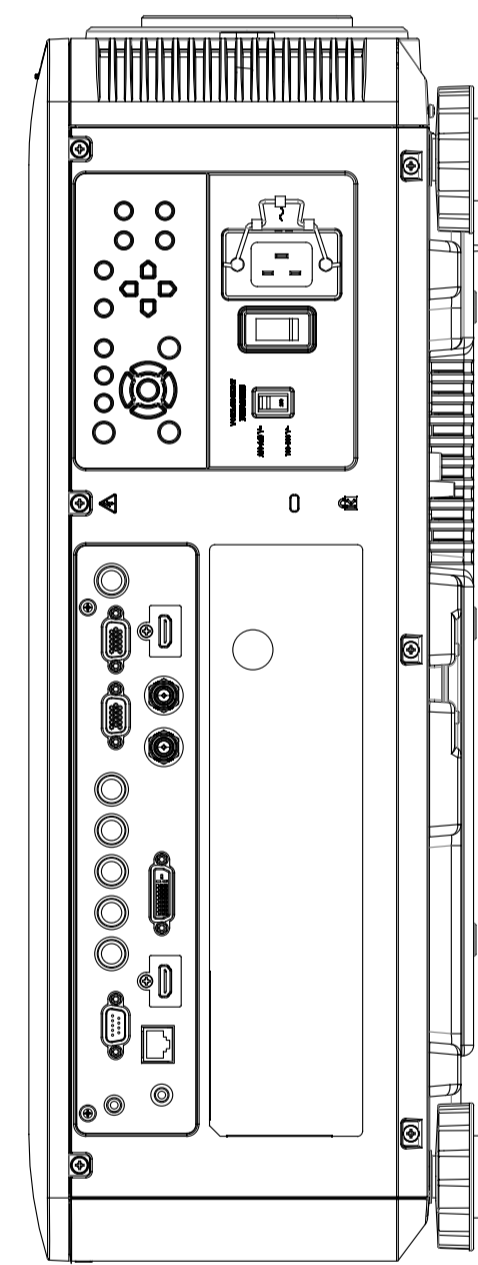

Vivitek Projector

DU8090Z-WH/ DY8090Z-BK

DATE	2015/11/10	REV.	00
------	------------	------	----

6-CEILING MOUNT HOLE
USED M4*P0.7*L10~M4*P0.7*L14