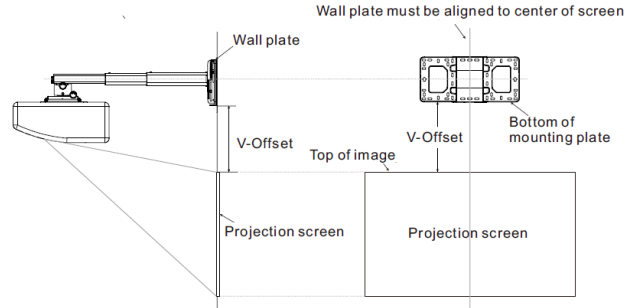

WM-3 Mount				
Model (WXGA)	Image Size			V-Offset (Distance between bottom of wall plate to the top of the image)
	Diagonal	Width	Height	
D756USTi	87" (221cm)	74" (188cm)	46" (117cm)	13" (33cm)
	94" (239cm)	80" (203cm)	50" (127cm)	14" (35.5cm)
D755WT	100" (254cm)	85" (216cm)	53" (135cm)	14.9" (37.8cm)
<b>Note:</b> WXGA V-Offset can be calculated for different screen sizes. <b>V-Offset = [Screen Width/2 (0.351)]</b>				
Model (1080P)	Image Size			V-Offset (Distance between bottom of wall plate to the top of the image)
	Diagonal	Width	Height	
DH759USTi	87" (221cm)	76" (193cm)	43" (109cm)	12.5" (31.75cm)
	92" (234cm)	80" (203cm)	45" (114cm)	13.125" (33.34cm)
DH758UST	94" (239cm)	82" (208cm)	46" (117cm)	13.375" (34cm)
	100" (254cm)	87" (221cm)	49" (125cm)	14.25" (26.2cm)
	110" (279cm)	96" (244cm)	54" (137cm)	15.5" (39.37cm)
<b>Note:</b> 1080p V-Offset can be calculated for different screen sizes. <b>V-Offset = [Screen Width/2 (0.327)]</b>				
WM-2 Mount				
Model (WXGA)	Image Size			V-Offset (Distance between bottom of wall plate to the top of the image)
	Diagonal	Width	Height	
D756USTi	87" (221cm)	74" (188cm)	46" (117cm)	13" (33cm)
	94" (239cm)	80" (203cm)	50" (127cm)	14" (35.5cm)
D755WT	100" (254cm)	85" (216cm)	53" (135cm)	14.9" (37.8cm)
<b>Note:</b> WXGA V-Offset can be calculated for different screen sizes. <b>V-Offset = [Screen Width/2 (0.351)]</b>				
Model (1080P)	Image Size			V-Offset (Distance between bottom of wall plate to the top of the image)
	Diagonal	Width	Height	
DH759USTi	87" (221cm)	76" (193cm)	43" (109cm)	12.5" (31.75cm)
	92" (234cm)	80" (203cm)	45" (114cm)	13.125" (33.34cm)
DH758UST	94" (239cm)	82" (208cm)	46" (117cm)	13.375" (34cm)
	100" (254cm)	87" (221cm)	49" (125cm)	14.25" (26.2cm)
<b>Note:</b> 1080p V-Offset can be calculated for different screen sizes. <b>V-Offset = [Screen Width/2 (0.327)]</b>				