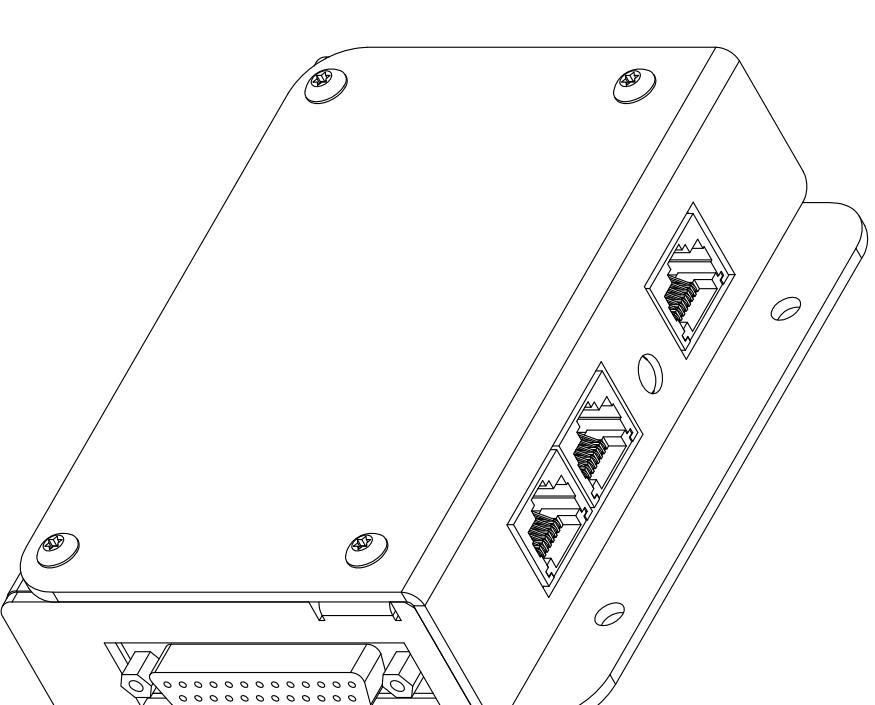

18.930" [480.82]

1.720" [43.69]

EZIM CCU

TOP VIEW

FRONT VIEW

ISO VIEW

205 Westwood Ave, Long Branch, NJ 07740
Phone: 866-94 BOARDS (26273) / (732)-222-1511
Fax: (732)-222-7088 | E-mail: sales@touchboards.com

vaddio		GENERAL NOTES: DIMENSIONS ARE IN INCHES (AND UNLESS OTHERWISE NOTED, DIMENSIONS ARE IN MILLIMETERS). ALL DIMENSIONS ARE TO CENTER UNLESS OTHERWISE SPECIFIED. FOR VADDIO HD-18, PANASONIC AW-HE100, SONY BRC-H700, BRC-Z700, BRC-300, BRC-Z330, EVI-HD1, PTZ CAMERAS ALL RIGHTS RESERVED. COPYRIGHT © 2008	
Quick-Connect CCU Series & EZIM CCU		DATE	02/04/10
DRAWN	RAR	APPROVED	RAR
CHECKED	RAR	DATE	02/04/10
THIS DRAWING, INCLUDING ALL SUBJECT MATTERS INDICATED THEREON OR DERIVED THEREFROM, IS THE PROPERTY OF VADDIO INC. AND IS THE EXPRESS PROPERTY OF VADDIO. ALL RIGHTS RESERVED. COPYRIGHT © 2008		SCALE	1:1
MATERIALS		DRAWING NO.	1105-011
COMMENTS		SIZE	D
THERMAL DISPLACEMENT INDICATORS - NOT INCLUDED		REV	A