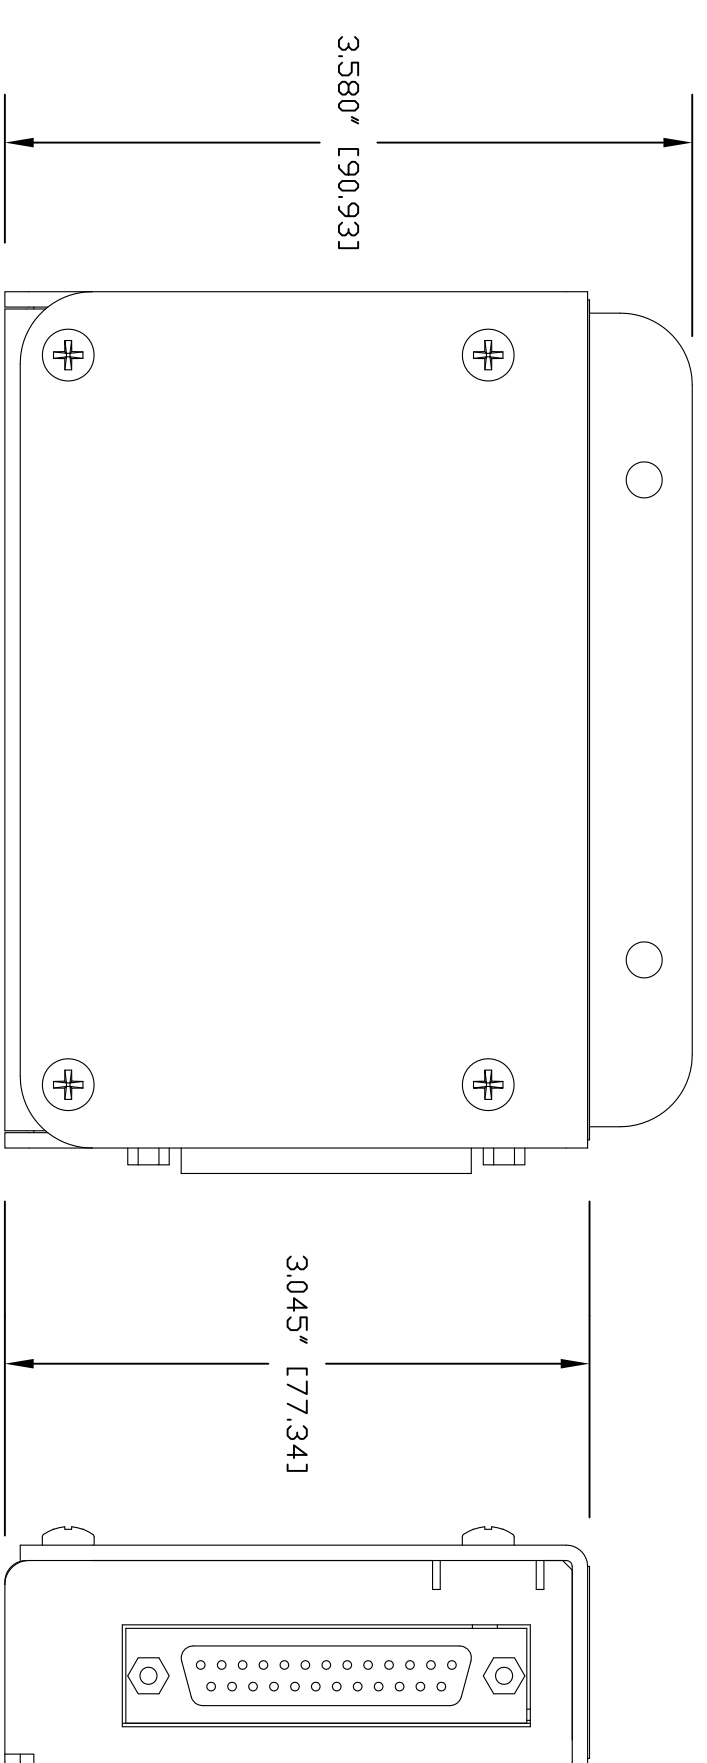

18.930" [480.82]

1.720" [43.69]

EZIM CCU

TOP VIEW

FRONT VIEW

ISO VIEW

205 Westwood Ave, Long Branch, NJ 07740
Phone: 866-94 BOARDS (26273) / (732)-222-1511
Fax: (732)-222-7088 | E-mail: sales@touchboards.com

vaddio		GENERAL NOTES: DIMENSIONS ARE IN INCHES (AND UNLESS OTHERWISE NOTED, DIMENSIONS ARE IN MILLIMETERS). ALL DIMENSIONS ARE TO CENTER UNLESS OTHERWISE SPECIFIED. FOR VADDIO HD-18, PANASONIC AW-HE100, SONY BRC-H700, BRC-Z700, BRC-300, BRC-Z330, EVI-HD1, PTZ CAMERAS ALL RIGHTS RESERVED. COPYRIGHT © 2008	
Quick-Connect CCU Series & EZIM CCU		DATE	02/04/10
DRAWN	RAR	APPROVED	RAR
CHECKED	RAR	DATE	02/04/10
THIS DRAWING, INCLUDING ALL SUBJECT MATTERS INDICATED THEREON OR DERIVED THEREFROM, IS THE PROPERTY OF VADDIO INC. AND IS THE EXPRESS PROPERTY OF VADDIO. ALL RIGHTS RESERVED. COPYRIGHT © 2008		SCALE	1:1
MATERIALS		DRAWING NO.	1105-011
COMMENTS		SIZE	D
THERMAL DISPLACEMENT INDICATORS - NOT INCLUDED		REV	A