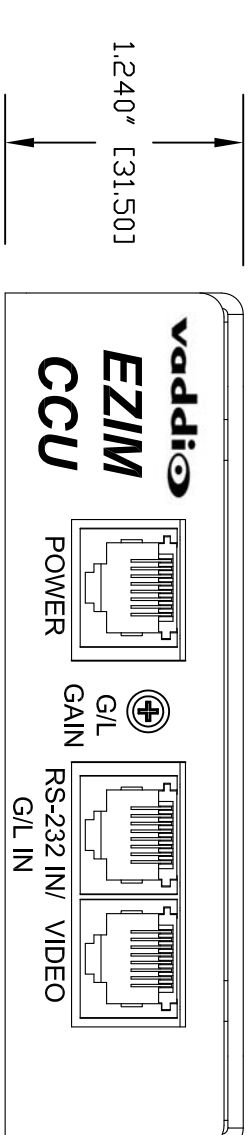

Quick-Connect CCU Series

VADDIO
HD-18

Panasonic
AW-HE100

BRC-H700

BRC-Z700

BRC-300
EVI-HD1
EVI Series

BRC-Z330

REAR VIEW ALL MODELS

18.930" [480.82]

1.720" [43.69]

EZIM CCU

TOP VIEW

FRONT VIEW

ISO VIEW

205 Westwood Ave, Long Branch, NJ 07740
Phone: 866-94 BOARDS (26273) / (732)-222-1511
Fax: (732)-222-7088 | E-mail: sales@touchboards.com

vaddio		GENERAL NOTES: DIMENSIONS ARE IN INCHES (AND UNLESS OTHERWISE NOTED, DIMENSIONS ARE IN MILLIMETERS). ALL DIMENSIONS ARE TO CENTER UNLESS OTHERWISE SPECIFIED. FOR VADDIO HD-18, PANASONIC AW-HE100, SONY BRC-H700, BRC-Z700, BRC-300, BRC-Z330, EVI-HD1, PTZ CAMERAS ALL RIGHTS RESERVED. COPYRIGHT © 2008	
Quick-Connect CCU Series & EZIM CCU		DATE	02/04/10
DRAWN	RAR	APPROVED	RAR
CHECKED	RAR	DATE	02/04/10
THIS DRAWING, INCLUDING ALL SUBJECT MATTERS INDICATED THEREON OR DERIVED THEREFROM, IS THE PROPERTY OF VADDIO INC. AND IS THE EXPRESS PROPERTY OF VADDIO. ALL RIGHTS RESERVED. COPYRIGHT © 2008		SCALE	1:1
MATERIALS		DRAWING NO.	1105-011
COMMENTS		SIZE	D
THERMAL DISPLACEMENT INDICATORS - NOT INCLUDED		REV	A