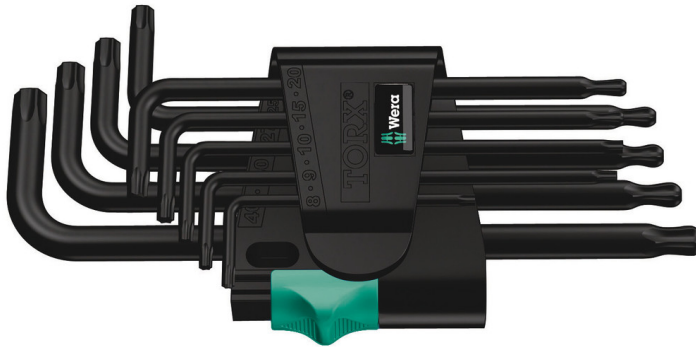

L-Keys for TORX® Screws

EAN:	4013288104946	Size:	139x72x25 mm
Part number:	05024242001	Weight:	190 g
Article number:	967/9 TX 1	Country of origin:	CZ
		Customs tariff number:	82041100

- L-keys for recessed TORX® screws
- BlackLaser for high corrosion protection and long service life
- L-keys are quickly to hand thanks to their size markings
- Wear-resistant clip material ensures secure storage of the L-keys as well as simple removal
- TORX® ballpoint on the long arm

High quality L-key set for recessed TORX® screws. Partially with ballpoint: the ball-end on the long arm allows for reliable working even in difficult installation situations. The BlackLaser surface treatment provides outstanding surface protection, even against corrosion, and a long service life. The tools are quickly to hand thanks to the laser-engraved and thereby wear-resistant size markings on the L-keys. Come in a practical clip fastener out of wear-resistant material, enabling secure storage of the L-keys as well as simple removal.

TORX® ball tip **Size identification** **Surface protection** **Secure hold and easy removal**

The spherical drive profile means that it is possible to swivel the axis of the tool to that of the screw, and therefore enable angled, "around-the-corner" screwdriving jobs.

The size of each L-keys has been engraved by a laser. In addition Take it easy L-keys have a colour coding according to sizes - for simple and rapid accessing of the required tool. Making it easy to find the right tool.