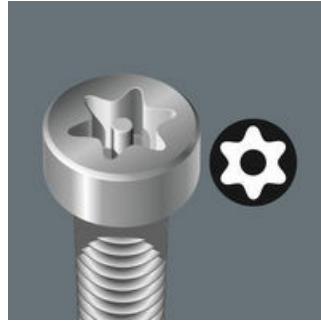

L-keys with thermoplastic sleeve (SPKL) out of easy-to-grip circular material. The sleeve ensures that work is pleasant and easy on the fingers even at low temperatures. All L-keys are quickly to hand thanks to their size markings. The wear-resistant clip material ensures secure storage of the L-keys as well as simple removal. For TORX® and TORX® B0 (with bore hole) screw connections.

L-key for TORX® socket screws with safety pin

TORX® tools with a borehole prevent the unauthorised unfastening of safety screws. The screws contain a pin that protrudes into the drive profile so that "normal" TORX® tools cannot be used. This pin fits into the borehole of TORX® BO tools allowing safety screws to be unfastened.

**TORX® ball tip**

The spherical drive profile means that it is possible to swivel the axis of the tool to that of the screw, and therefore enable angled, "around-the-corner" screwdriving jobs.

**Magnetiser/Demagnetiser**

For recessed screws, it's often advantageous for the screw to be held on the L-key by magnetic force. The Wera clips with magnetiser/demagnetiser enable a magnetisation/demagnetisation of L-keys in a flash.