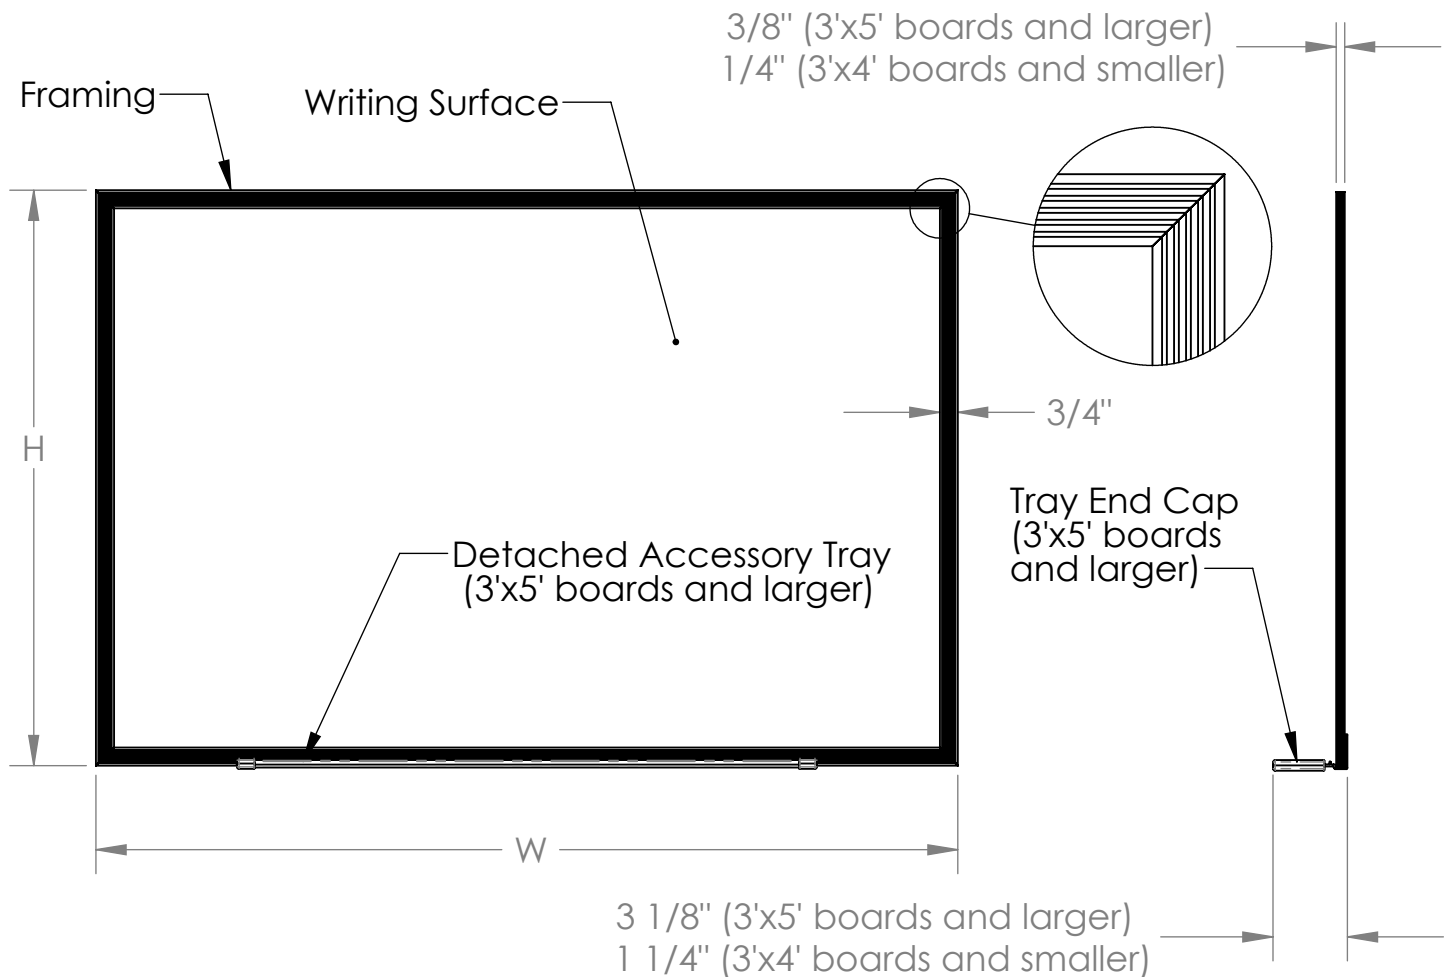

M2 Series

Aluminum Framed Acrylate WhiteBoards

Materials:

- Framing and Detached Accessory Trays: Satin anodized aluminum extrusion
- Writing Surface:
 - 3'x4' boards and smaller - acrylate applied to 1/8" thick tempered hardboard
 - 3'x5' boards and larger - acrylate applied to 1/4" thick tempered hardboard
- Detached Accessory Tray End Caps (3'x5' boards and larger): Gray thermoplastic.

Features:

- Board hangers are included.
- An eraser and black marker is included with each 3' X 4' and smaller boards.
- An eraser and four assorted color markers are included with each 3' X 5' and larger boards.
- Available in (10) sizes: 18"H x 24"W, 2'H x 3'W, 30"H x 40"W, 3'H x 4'W, 4'H x 4'W, 4'H x 5'W, 4'H x 6'W, 4'H x 8'W, 4'H x 10'W , or 4'H x 12'W *
- The board is guaranteed for 10 years

Notes:

- Wall mounting fasteners are not included.
- Indoor use only.
- * 2 piece board shipped as 1 piece.