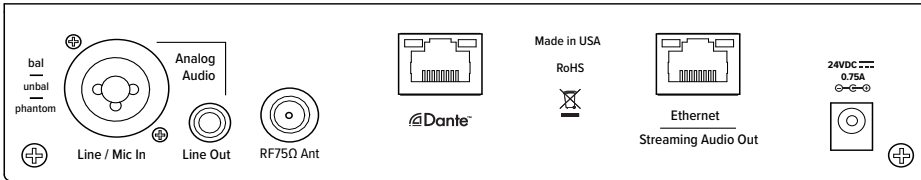

#### SPECIFICATIONS

Dimensions:	8.45" <b>W</b> x 8.25" <b>D</b> x 1.72" <b>H</b> (21.5 cm x 21 cm x 4.4 cm)
Weight:	3.0 lbs. (1.36 kg)
Audio Presets:	Music, Voice, Hearing Assist, Custom
Audio Inputs:	(1x) Combination 3-pin XLR, 1/4" (TRS) jack for Mic or Line Level Analog Audio, Balanced or Unbalanced Line Level, or balanced or unbalanced microphone with Selectable Phantom Power
Temperature Range:	Operating: +32° F to +104° F (0° C to 40° C) Storage: -4° F to +158° F (-20° C to 70° C)
Color:	Black/Silver with silver legends on the front, white legends on the back
Power Supply:	Desktop Style Transformer (TFP 062); Input: 100-240 VAC, 50/60 Hz. IEC Line Cord; Output: 24 VDC, 750mA, 18W. 2.5mm ID center positive barrel connector; Approvals: UL, CUL, Energy Star V, CSA listed
Power ON Indicator:	Push On/Push Off latching power button, backlit green indicates power ON, backlight off indicates power OFF, fading from bright to dark indicates Sleep Mode.
Warranty:	2-year, parts and labor