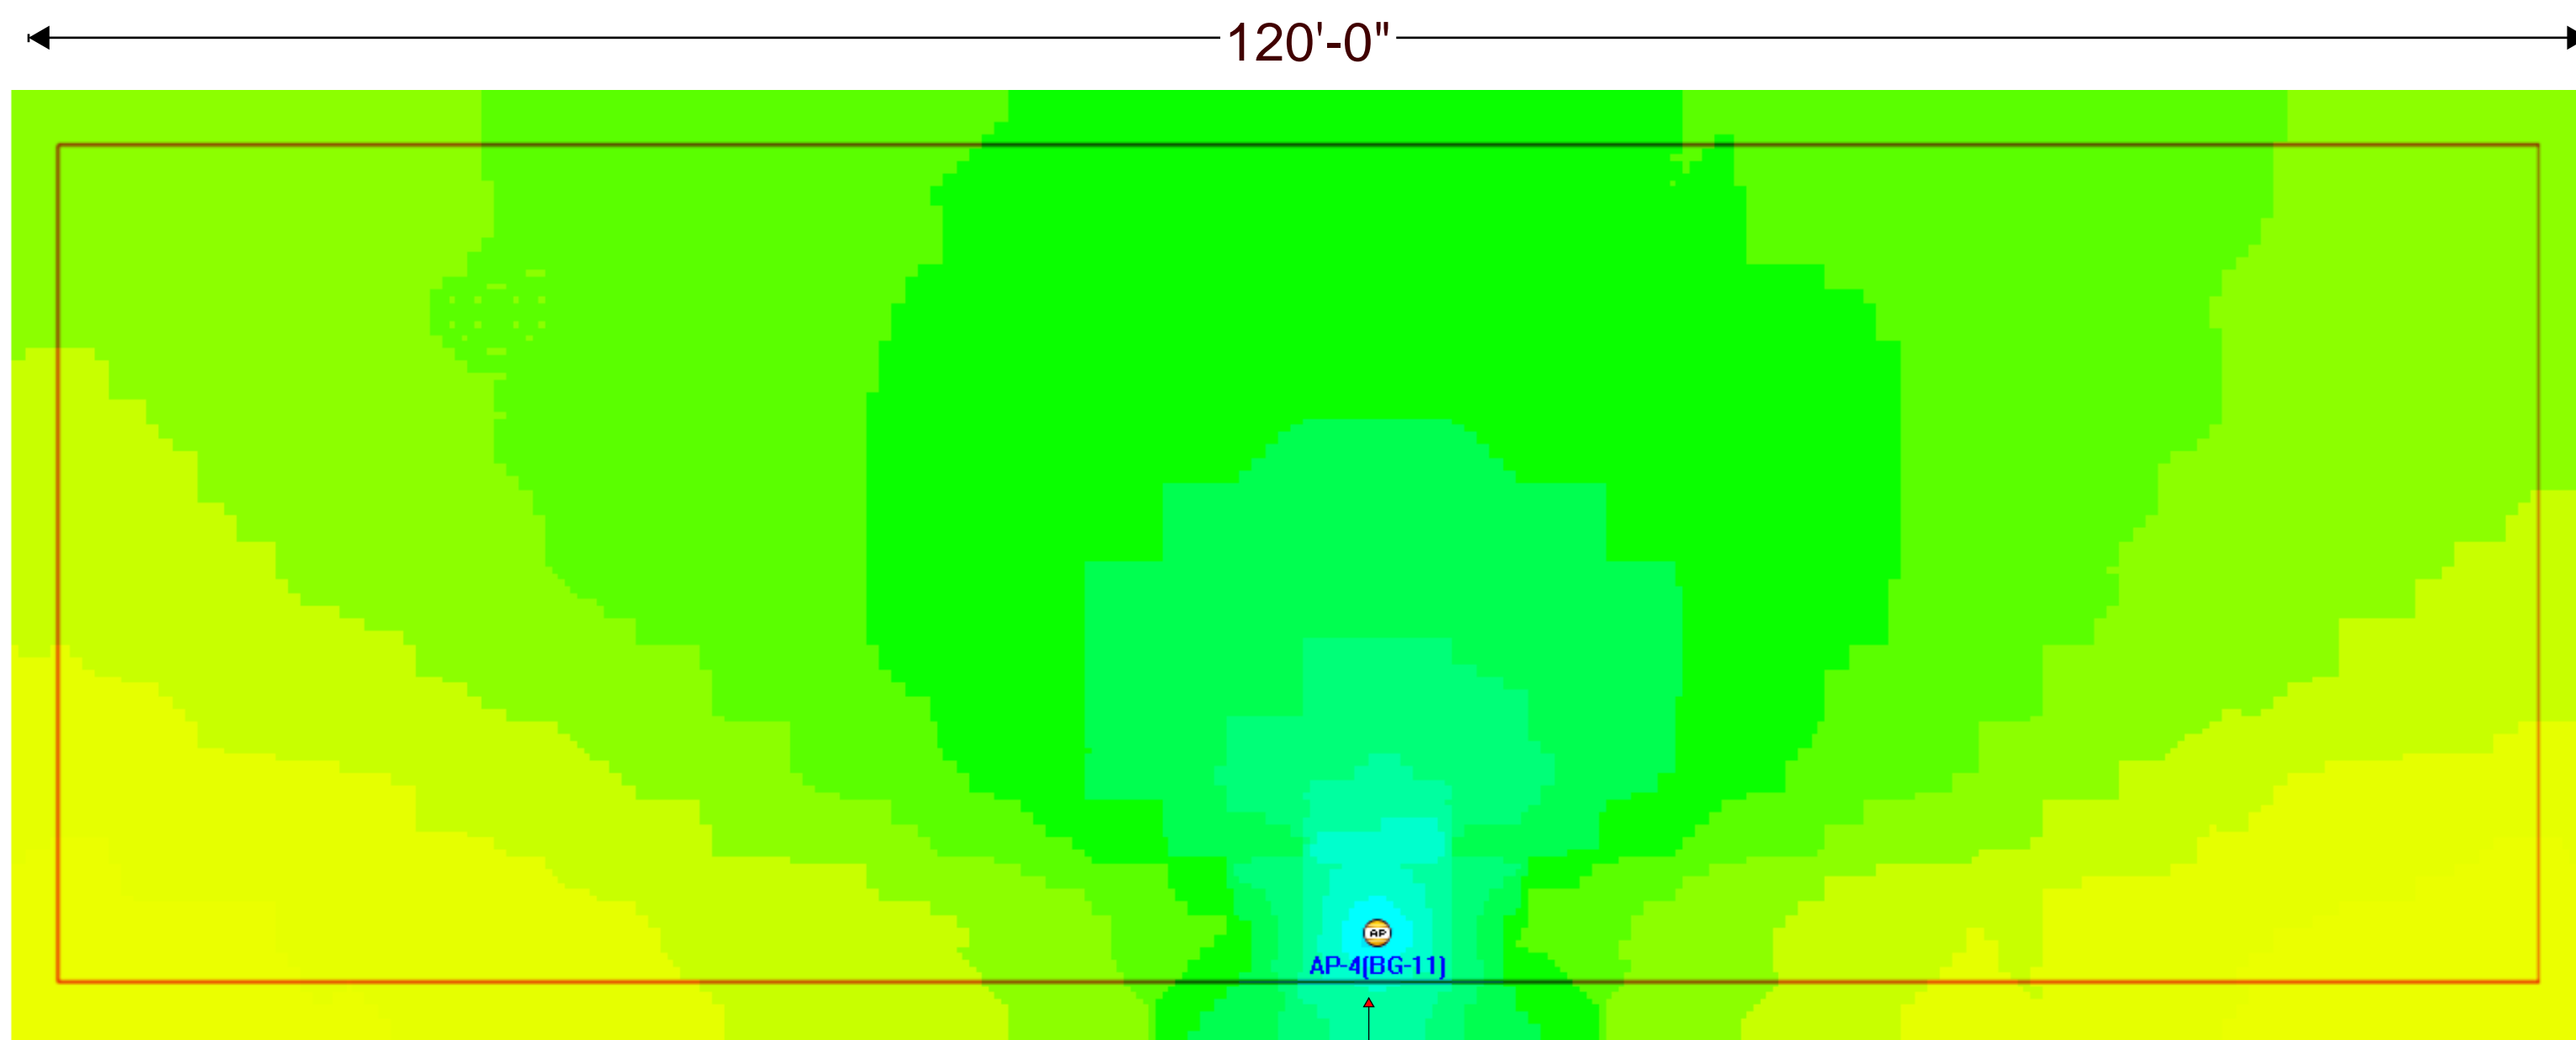

# Worship Communication System set-up instructions

Equipment in RED shows Large Area WC2 System only

**WILLIAMS AV**  
 10300 Valley View Road  
 Eden Prairie, MN 55344  
 techblue@williamsav.com  
 800-328-6190

Small Area Worship Communication System

Luxul XAP 1440  
 Outdoor Wireless  
 Access Point  
 centrally located  
 in parking lot

Large Area Worship Communication System

Ruckus T310  
 Outdoor Wireless  
 Access Point

Ruckus T310  
 Outdoor Wireless  
 Access Point

Access Points evenly spaced in parking lot