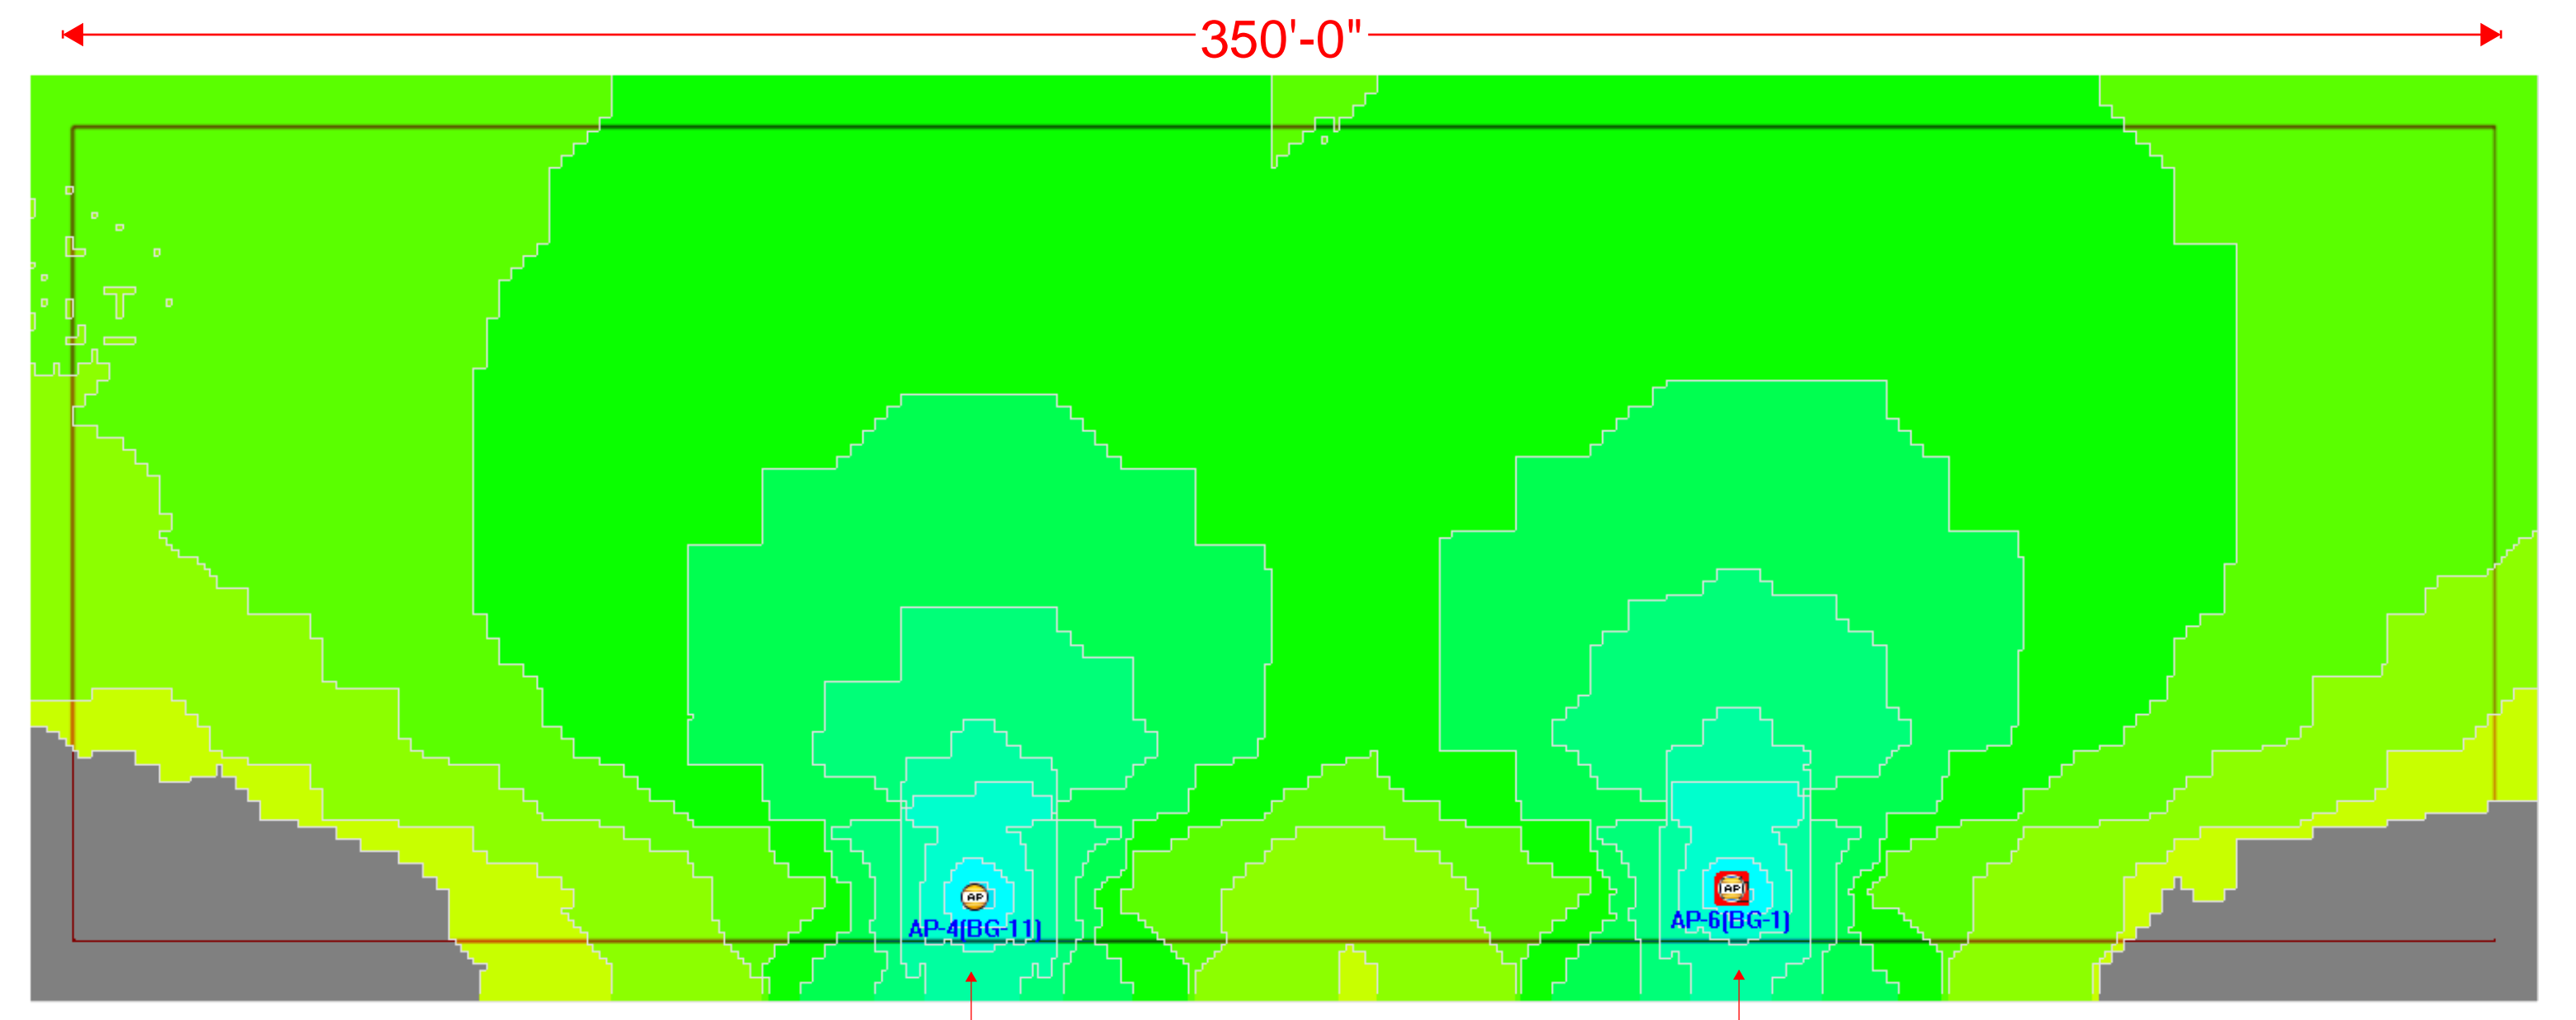

# Worship Communication System set-up instructions

Equipment in RED shows Large Area WC2 System only

**WILLIAMS AV**  
 10300 Valley View Road  
 Eden Prairie, MN 55344  
 techblue@williamsav.com  
 800-328-6190

Small Area Worship Communication System

Luxul XAP 1440  
 Outdoor Wireless  
 Access Point  
 centrally located  
 in parking lot

Large Area Worship Communication System

Ruckus T310  
 Outdoor Wireless  
 Access Point

Ruckus T310  
 Outdoor Wireless  
 Access Point

Access Points evenly spaced in parking lot