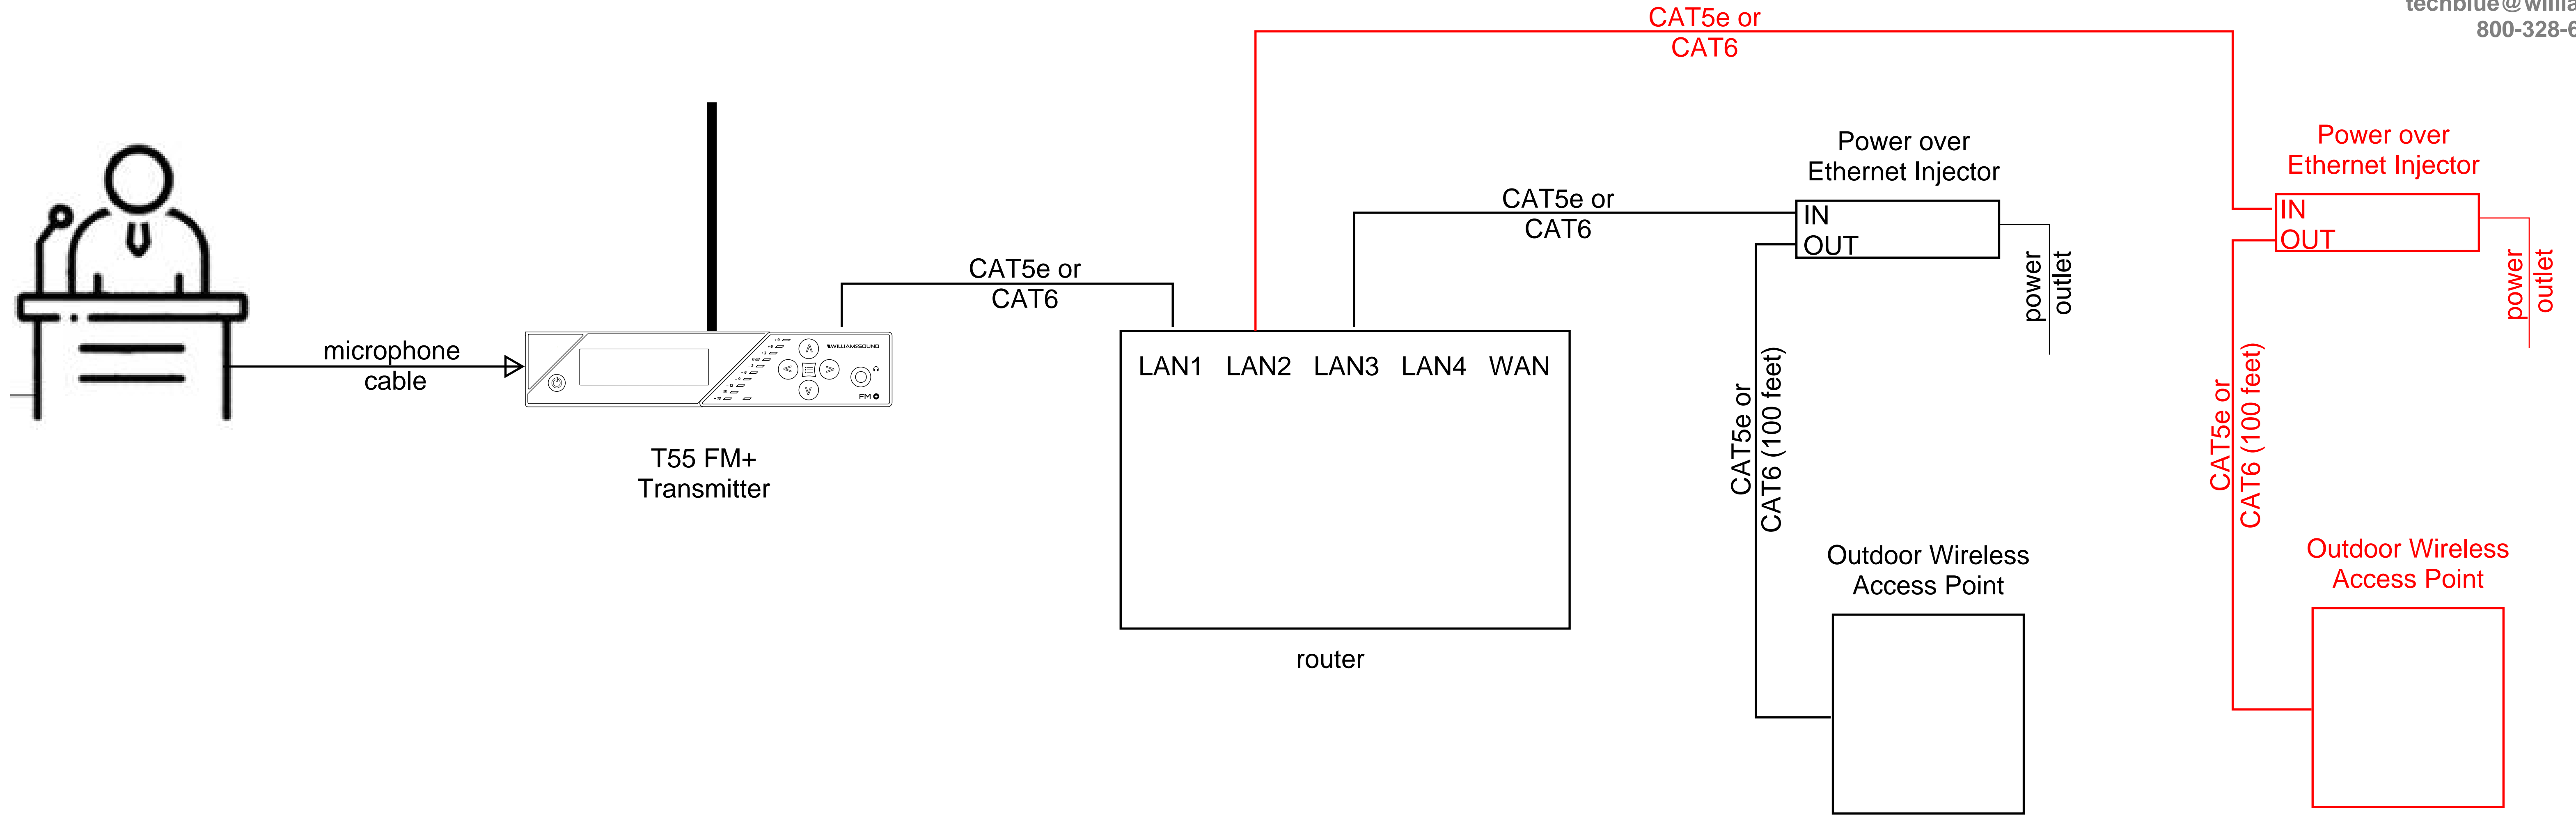

# Worship Communication System set-up instructions

Equipment in RED shows Large Area WC2 System only

**WILLIAMS AV**  
 10300 Valley View Road  
 Eden Prairie, MN 55344  
 techblue@williamsav.com  
 800-328-6190

Small Area Worship Communication System

Luxul XAP 1440  
 Outdoor Wireless  
 Access Point  
 centrally located  
 in parking lot

Large Area Worship Communication System

Ruckus T310  
 Outdoor Wireless  
 Access Point

Ruckus T310  
 Outdoor Wireless  
 Access Point

Access Points evenly spaced in parking lot