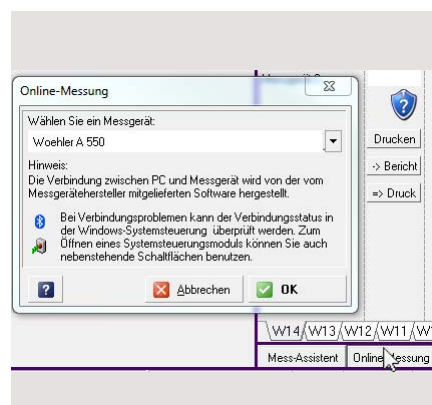

WÖHLER

THE EASY WAY OF DATA TRANSFER.

Wohler A 550

FLUE GAS ANALYSIS WITH A TAP OF A FINGER

The Measure of Technology

Made in Germany

WOHLER A 550 DESKTOP SOFTWARE

System requirements

· Data management software
(computer interface necessary)

· Electronic devices:
PC, Notebook

· Operating System:
Windows 7, 8 (without Windows
RT) and 10, with current Service
Pack

Synchronisation

Performing the online measurement

1. Step

- Open the data management software and start the online measurement
- Select interface, e.g. Bluetooth® and measurement instrument

2. Step

- Perform the Single Online Measurement with the Woehler A 550
- If necessary it is possible to perform various measurement consecutively

3. Step

- After the Single Online-Measurement is finished, the measurement data will be transferred to the data management software

WOHLER A 550 SMARTPHONE-APP

Measurement App for Android devices for transferring the measurement data of the Wohler A 550 to an external software or for displaying and saving the data on the smartphone.