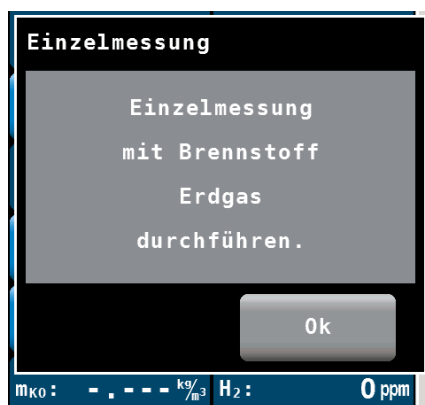

1. Step

- Open the data management software and start the online measurement
- Select interface, e.g. Bluetooth® and measurement instrument

2. Step

- Perform the Single Online Measurement with the Woehler A 550
- If necessary it is possible to perform various measurement consecutively

3. Step

- After the Single Online-Measurement is finished, the measurement data will be transferred to the data management software

WOHLER A 550 SMARTPHONE-APP

Measurement App for Android devices for transferring the measurement data of the Wohler A 550 to an external software or for displaying and saving the data on the smartphone.